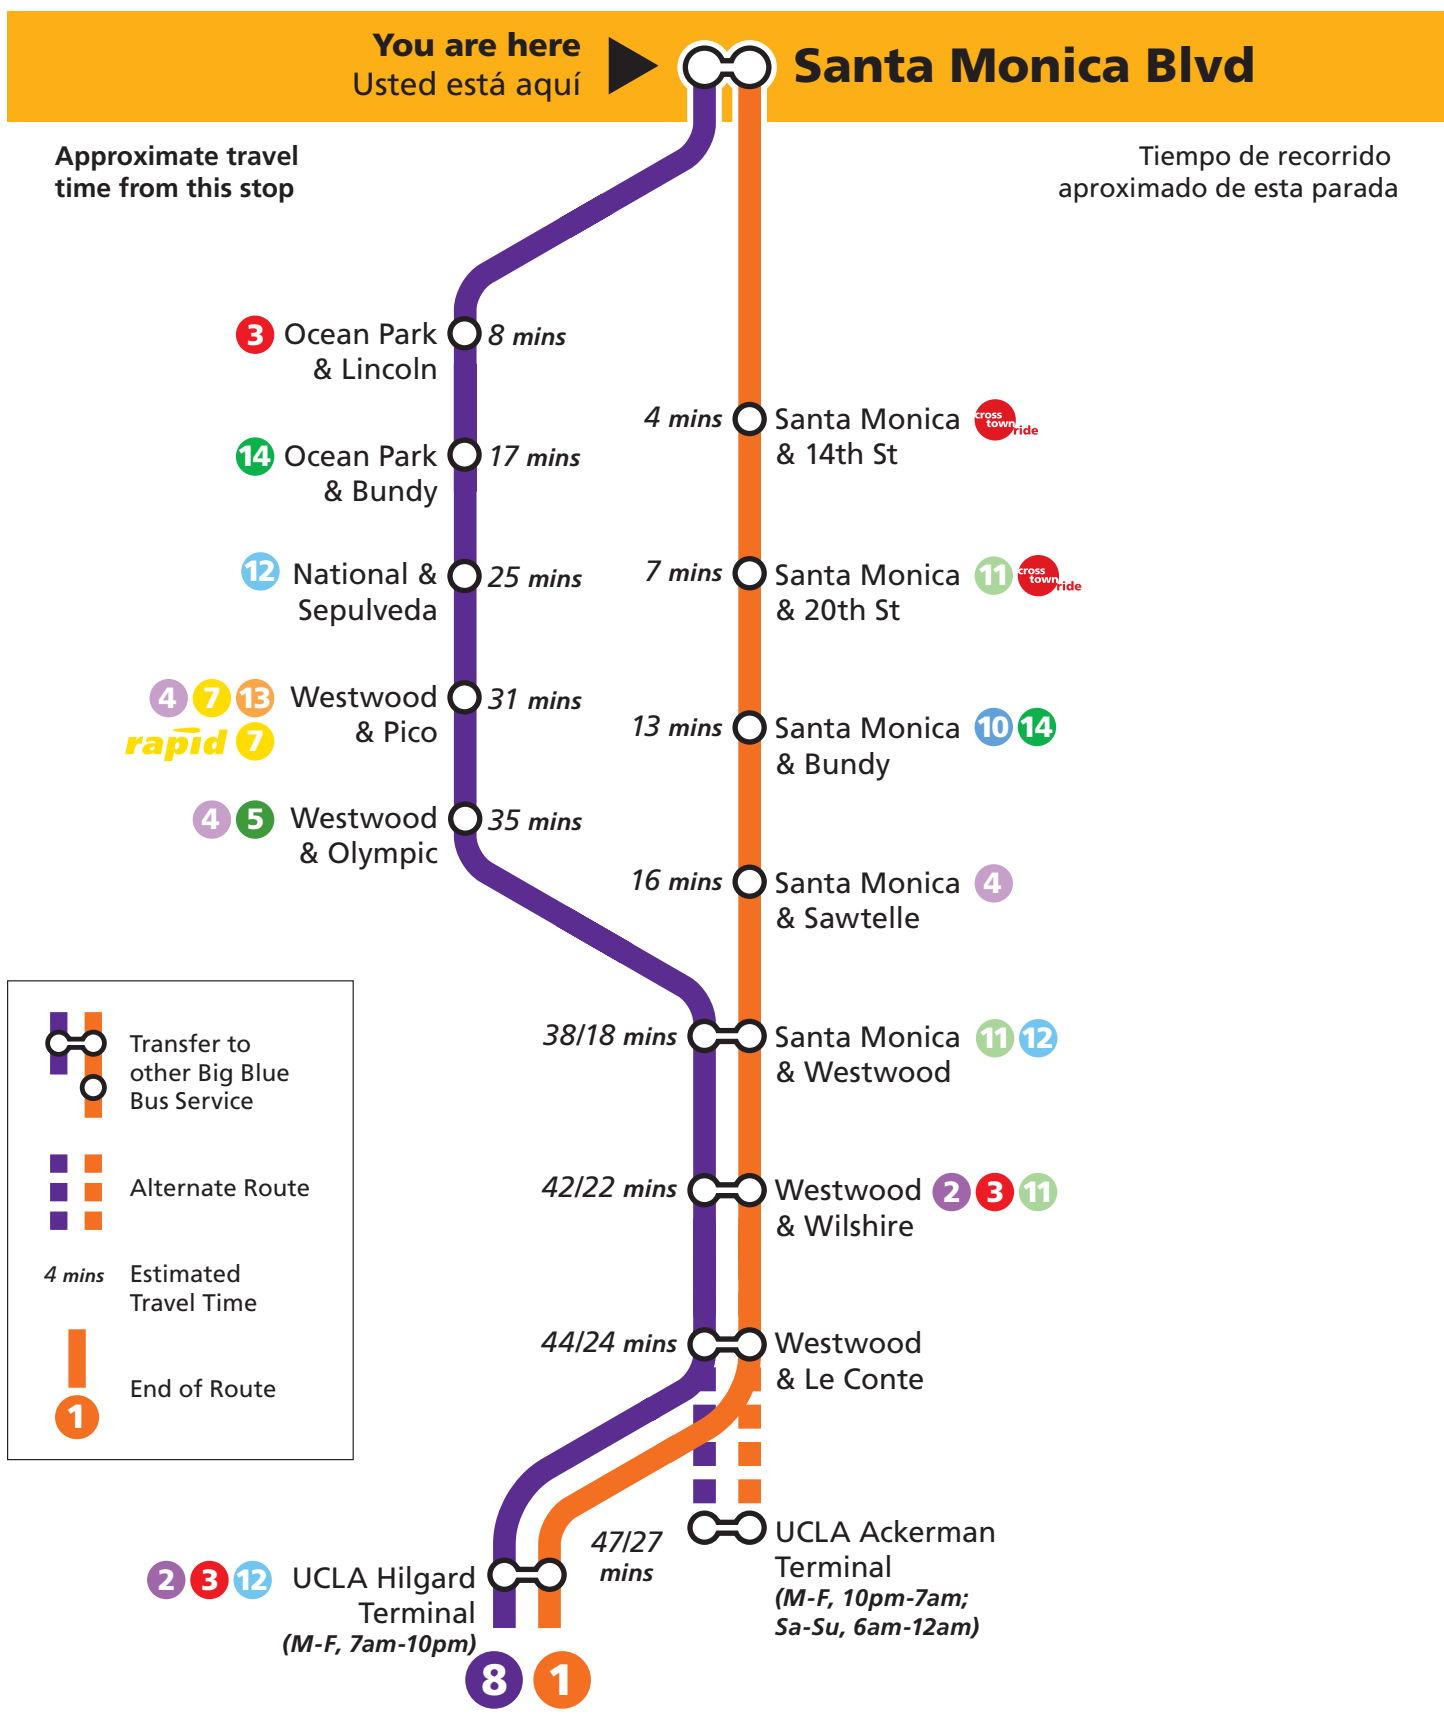

Buses from this stop
Autobuses de esta parada

Santa Monica Blvd & 4th St

This diagram shows the scheduled timepoints of the route serving this stop. There are other intermediate stops along the route. Please consult route brochures or visit bigbluebus.com for more details.

1 Santa Monica Blvd Toward UCLA

	Weekday Días de semana	Saturday Sábado	Sunday Domingo
am	5:29 5:44 5:59 6:05* 6:14		
	6:29 6:36 6:44 6:54 7:03		
	7:13 7:20 7:30 7:36 7:43	5:43 6:13 6:43 7:13 7:33	6:13 6:43 7:13 7:43 8:13
	then every 10 mins until	7:53 8:13 8:33 8:53 9:13	8:43 8:58 9:13 9:33 9:53
	10:53 11:04 11:15 11:26 11:37	9:33 9:45 9:59 10:14	10:13 10:33 10:54 11:14 11:34
11:48 11:59	then every 15 mins until	11:54	
pm	12:10 12:21 12:32 12:43	7:15 7:23 7:30 7:45 8:00	12:14 12:34 12:54 1:14
	then every 10 mins until	8:15 8:23 8:30 8:45 9:00	1:34 1:54 2:14 2:34 2:54
	5:46 5:58 6:10 6:16 6:22	9:15 9:30 9:45 10:00 10:15	3:14 3:34 3:54 4:14 4:34
	6:34 6:48 7:00 7:05 7:15	10:45 11:15 11:45	4:54 5:14 5:34 5:54 6:14
	7:22 7:30		6:34 6:54 7:15 7:25 7:45
	then every 15 mins until		7:55 8:15 8:25 8:45 9:15
	9:45 10:15 10:45 11:15 11:45		9:45 10:15 10:45 11:15 11:45