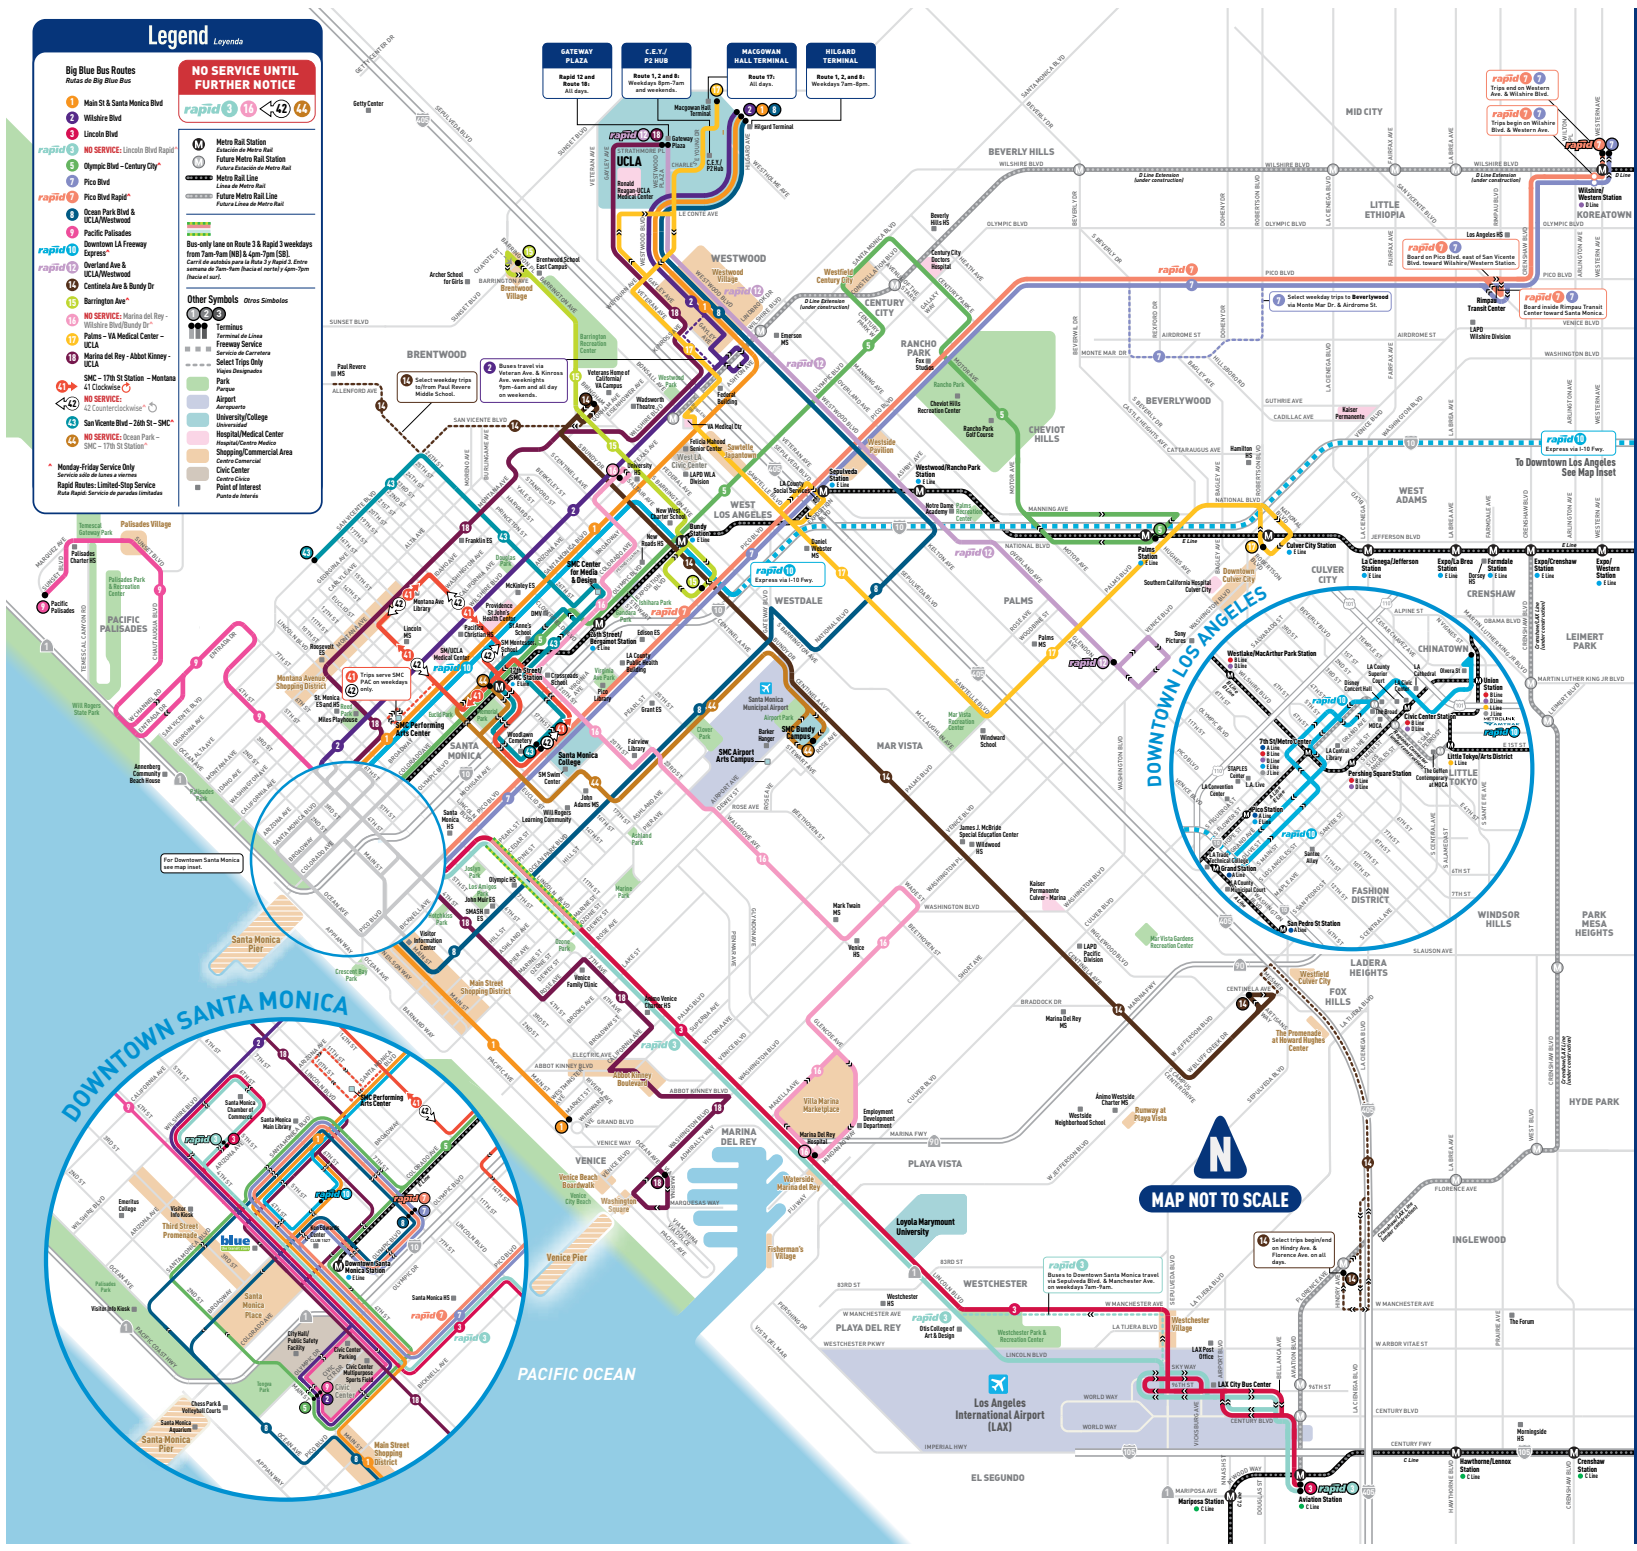

# Legend

- Big Blue Bus Routes**  
Rutas de Big Blue Bus
- 1 Main St & Santa Monica Blvd
  - 2 Wilshire Blvd
  - 3 Lincoln Blvd
  - 4 Olympic Blvd - Century City
  - 5 Pico Blvd
  - 6 Ocean Park Blvd & UCLA Westwood
  - 7 Pacific Palisades
  - 8 Downtown LA Freeway Express
  - 9 Northland Ave & UCLA Westwood
  - 10 Centinela Ave & Bundy Dr
  - 11 Barrington Ave
  - 12 NO SERVICE: Marina del Rey - Miraflores Blvd/Beach Dr
  - 13 Palms - VA Medical Center - UCLA
  - 14 Marina del Rey - Abbot Kinney - UCLA
  - 15 SMC - 17th St Station - Montana - 31st St/Chico Canyon
  - 16 San Vicente Blvd - 10th St - SMC - 17th St Station
  - 17 Monday-Friday Service Only
- NO SERVICE UNTIL FURTHER NOTICE**  
rapid 11 12 13 14
- Other Symbols** Otros Símbolos
- Station
  - Transfer
  - Alto
  - University/College
  - Hospital/Medical Center
  - Shopping/Commercial Area
  - City Center
  - Point of Interest
  - Point de Interés
- Monday-Friday Service Only**  
Servicio sólo de lunes a viernes  
Rapid Routes: Limited-Stop Service  
Rutas Rápidas: Servicio de paradas limitadas

N  
MAP NOT TO SCALE

# bigbluebus SYSTEM MAP

Effective September 27, 2020

bigbluebus.com  
310.451.5444