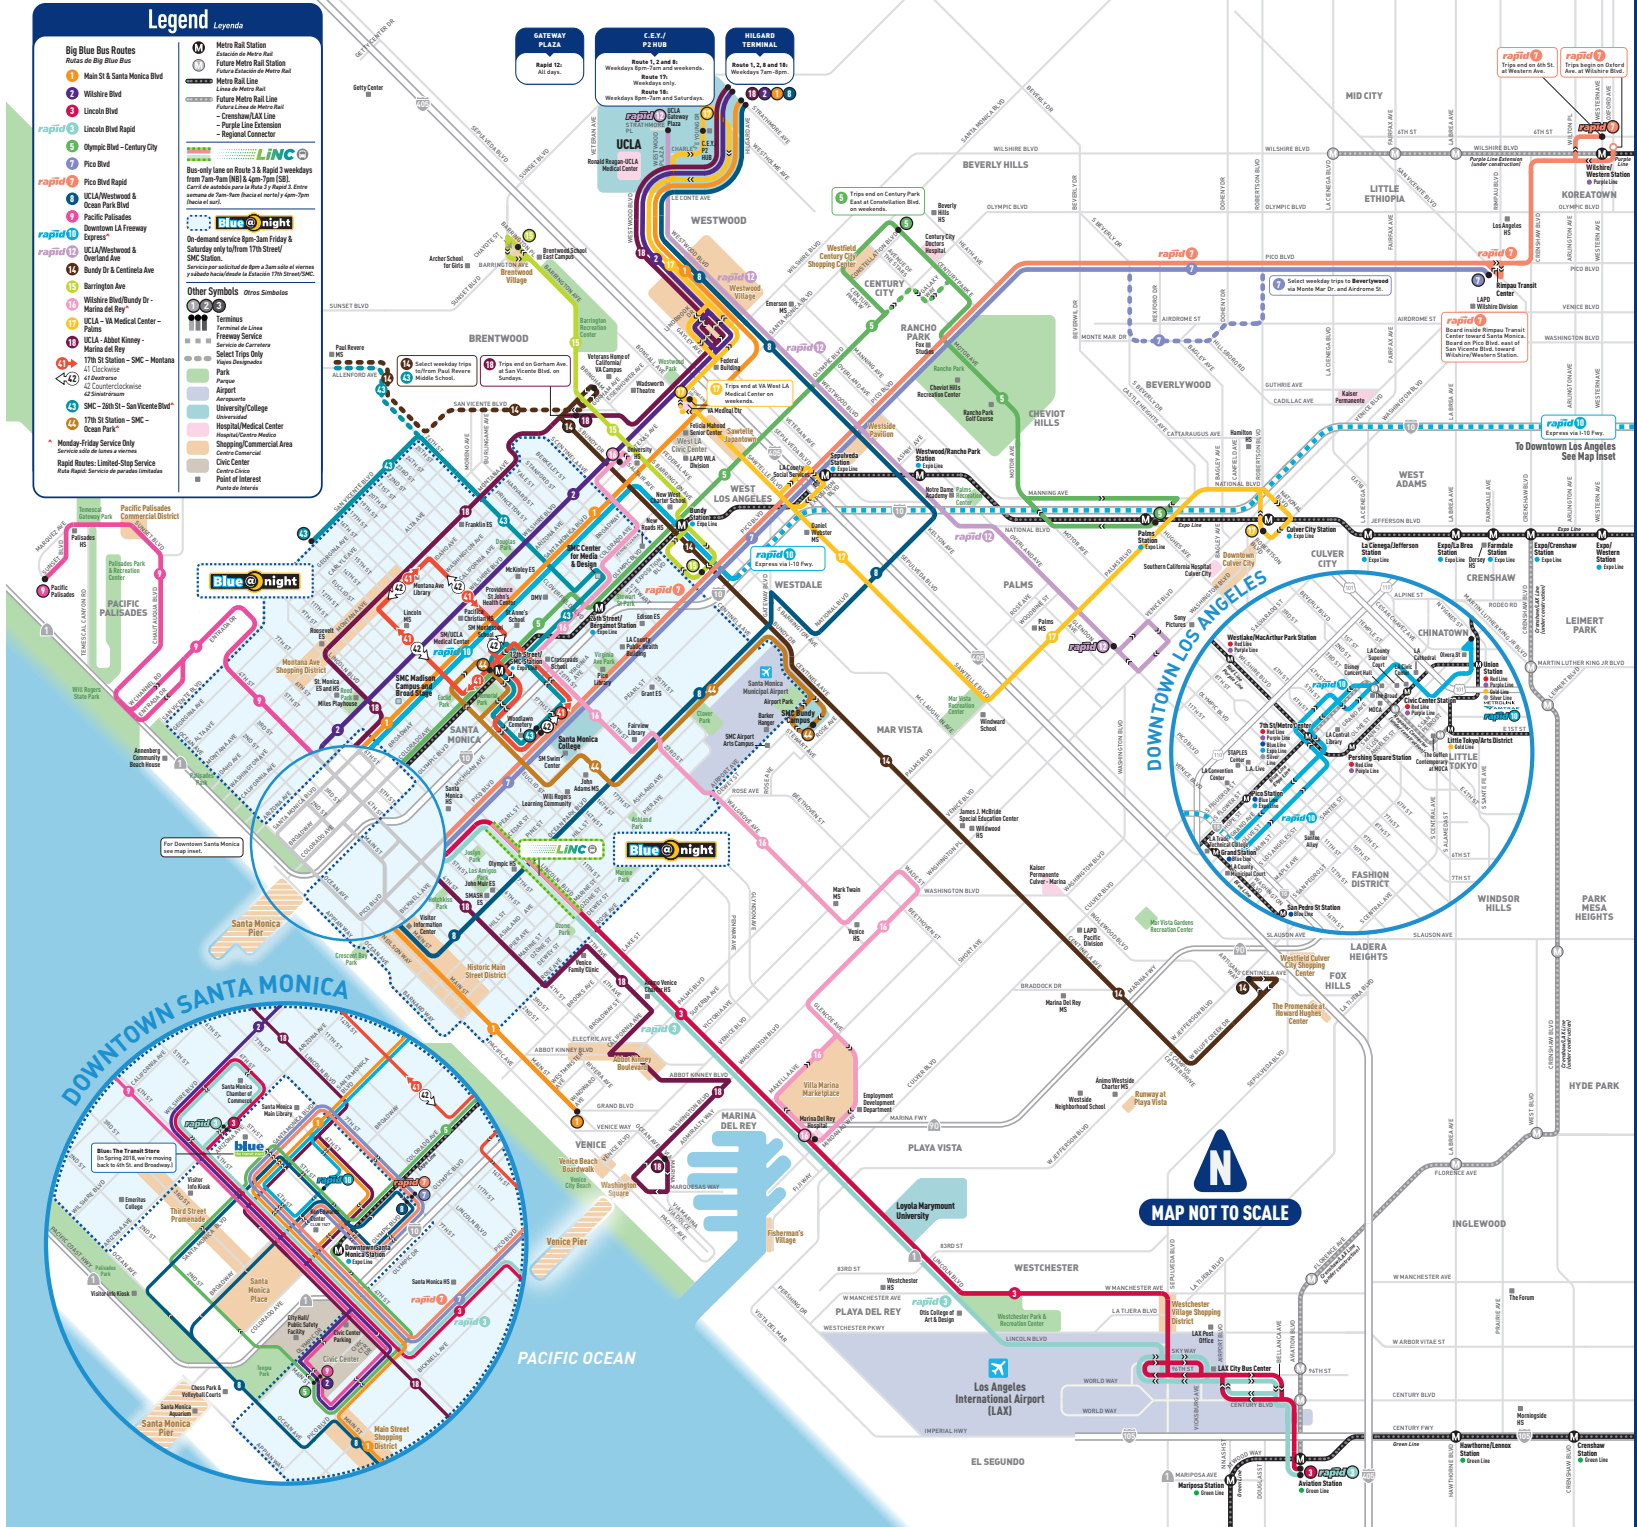

Legend

- **Big Blue Bus Routes**
  Ases de Big Blue Bus
  - 1 Main St to Santa Monica Blvd
  - 2 Wilshire Blvd
  - 3 Lincoln Blvd
  - 4 Olympic Blvd - Century City
  - 5 Pico Blvd
  - 6 Pico Blvd Rapid
  - 7 UCLA Westwood & Ocean Park Blvd
  - 8 Pacific Palisades
  - 9 Downtown LA Freeway Express*
  - 10 UCLA Westwood & Northside Ave
  - 11 Bundy Dr & Centinella Ave
  - 12 Barrington Ave
  - 13 Wilshire Blvd/Bundy Dr - Marina del Rey
  - 14 UCLA - VA Medical Center - Palms
  - 15 UCLA - Abbott Kinney - Marina del Rey
  - 16 17th St Station - SMC - Montana
  - 17 SMC - 34th St - San Vicente Blvd*
  - 18 17th St Station - SMC - Ocean Park*
- **Monday-Friday Service Only**
  *Service ends at 4:00pm on weekdays
  *Rapid Routes: Limited-Stop Service
  *Rapid Routes: Service de paradas limitadas

bigbluebus SYSTEM MAP

Effective February 18, 2018

bigbluebus.com
310.451.5444