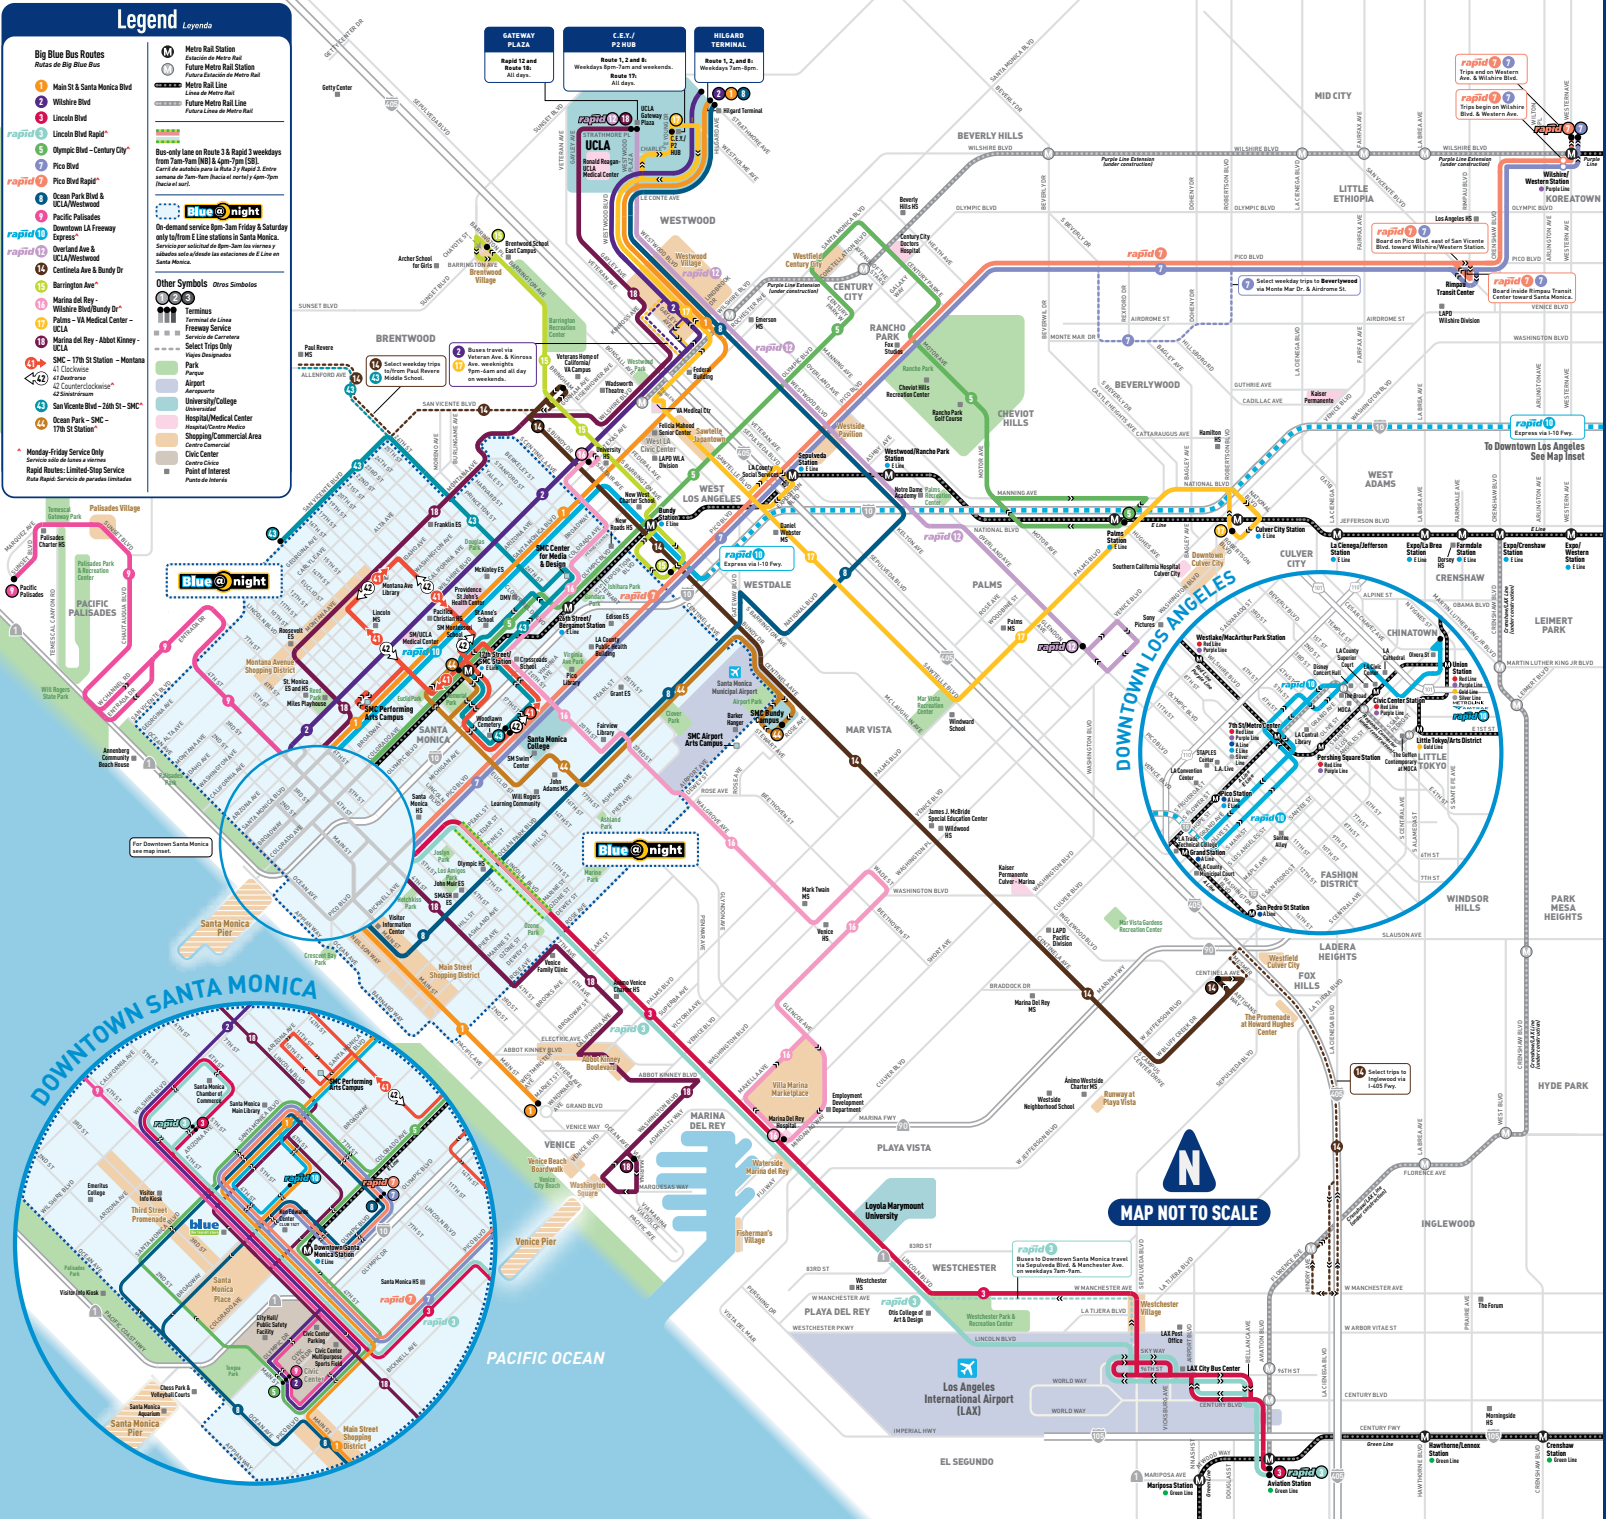

# Legend

- Big Blue Bus Routes**  
Rutas de Big Blue Bus
- 1 Main St & Santa Monica Blvd
  - 2 Wilshire Blvd
  - 3 Lincoln Blvd
  - 4 Ocean Park Blvd & UCLA/Westwood
  - 5 Pacific Palisades
  - 6 Downtown LA Freeway Express
  - 7 Northland Ave & UCLA/Westwood
  - 8 Centinela Ave & Bundy Dr
  - 9 Barrington Ave
  - 10 Marina del Rey - Wilshire Blvd/Bundy Dr
  - 11 Palms - VA Medical Center - UCLA
  - 12 Marina del Rey - Abbott Kinney - UCLA
  - 13 SMC - 17th St Station - Montana
  - 14 SMC - Ocean Park - SMC - 17th St Station
- rapid**
- 101 Rapid 101
  - 102 Rapid 102
  - 103 Rapid 103
  - 104 Rapid 104
  - 105 Rapid 105
  - 106 Rapid 106
  - 107 Rapid 107
  - 108 Rapid 108
  - 109 Rapid 109
  - 110 Rapid 110
  - 111 Rapid 111
  - 112 Rapid 112
  - 113 Rapid 113
  - 114 Rapid 114
  - 115 Rapid 115
  - 116 Rapid 116
  - 117 Rapid 117
  - 118 Rapid 118
  - 119 Rapid 119
  - 120 Rapid 120
- Blue @ night**
- 121 Blue @ night
  - 122 Blue @ night
  - 123 Blue @ night
  - 124 Blue @ night
  - 125 Blue @ night
  - 126 Blue @ night
  - 127 Blue @ night
  - 128 Blue @ night
  - 129 Blue @ night
  - 130 Blue @ night
- Other Symbols**
- Metrolink Station
  - Future Metrolink Station
  - Parade
  - Park
  - University/College
  - Hospital/Medical Center
  - Shopping/Commercial Area
  - Civic Center
  - Point of Interest
  - Point of Interest

# bigbluebus SYSTEM MAP

Effective February 16, 2020