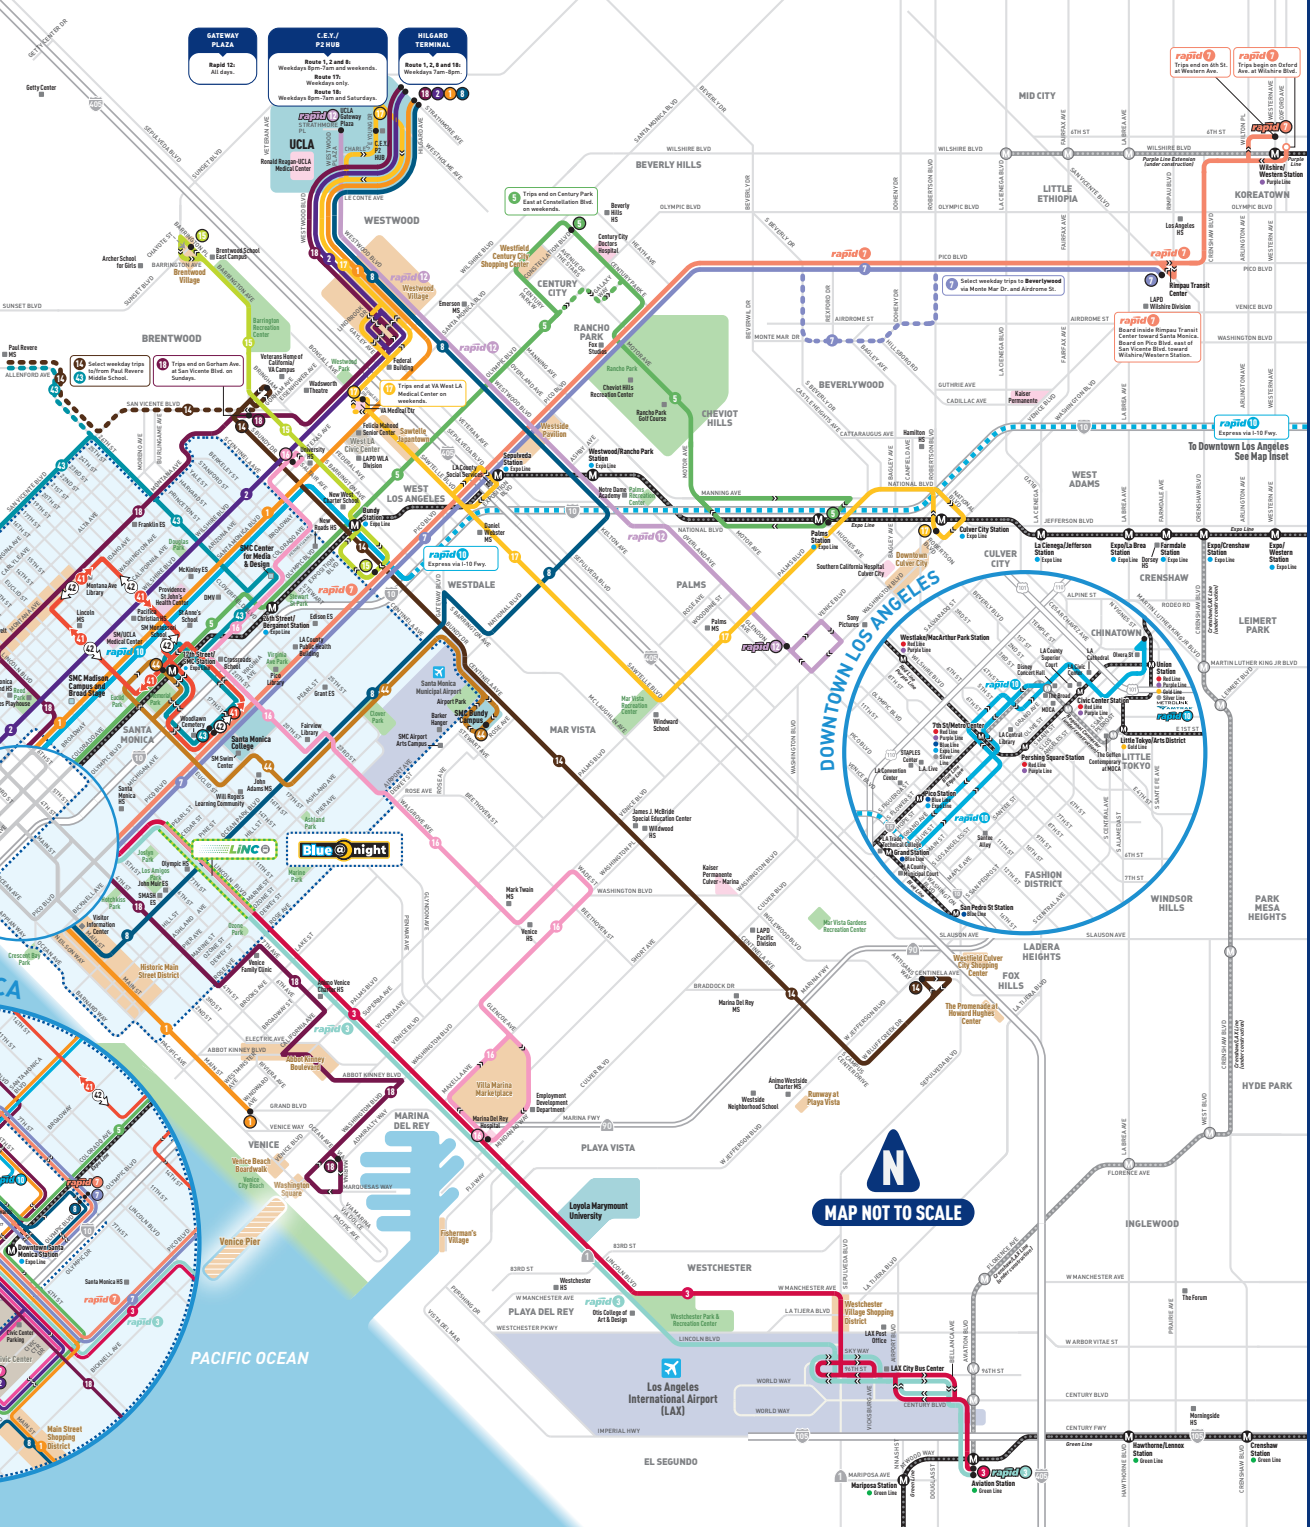

# Legend

- Big Blue Bus Routes**  
**Asas de Big Blue Bus**
  - 1 Main St to Santa Monica Blvd
  - 2 Wilshire Blvd
  - 3 Lincoln Blvd
  - 4 Olympic Blvd - Century City
  - 5 Pico Blvd
  - 6 Pico Blvd Rapid
  - 7 Pico Blvd Rapid
  - 8 Ocean Park Blvd
  - 9 Pacific Palisades
  - 10 Downtown LA Freeway Express\*
  - 11 UCLA Westwood & Northside Ave
  - 12 Bundy Dr & Centinella Ave
  - 13 Barrington Ave
  - 14 Wilshire Blvd/Bundy Dr - Normal Hill Dr\*
  - 15 UCLA - VA Medical Center - Palms
  - 16 UCLA - Abbott Kinney - Marina del Rey
  - 17 7th St Station - SMC - Montana
  - 18 SMC - 34th St - San Vicente Blvd\*
  - 19 7th St Station - SMC - Ocean Park\*
- Other Symbols**
  - Terminales
  - Transfer Station
  - Freeway Service
  - Select Trips Only
  - Purple
  - Alphabet
  - Airport
  - University/College
  - Hospital/Medical Center
  - Shopping/Commercial Area
  - Chick Center
  - Point of Interest
- Monday-Friday Service Only**  
 \*Service ends at 10:00 a.m. on weekdays  
 Rapid Routes: Limited-Stop Service  
 Rapid Routes: Service de paradas limitadas

# bigbluebus SYSTEM MAP

Effective February 18, 2018

**N**  
MAP NOT TO SCALE