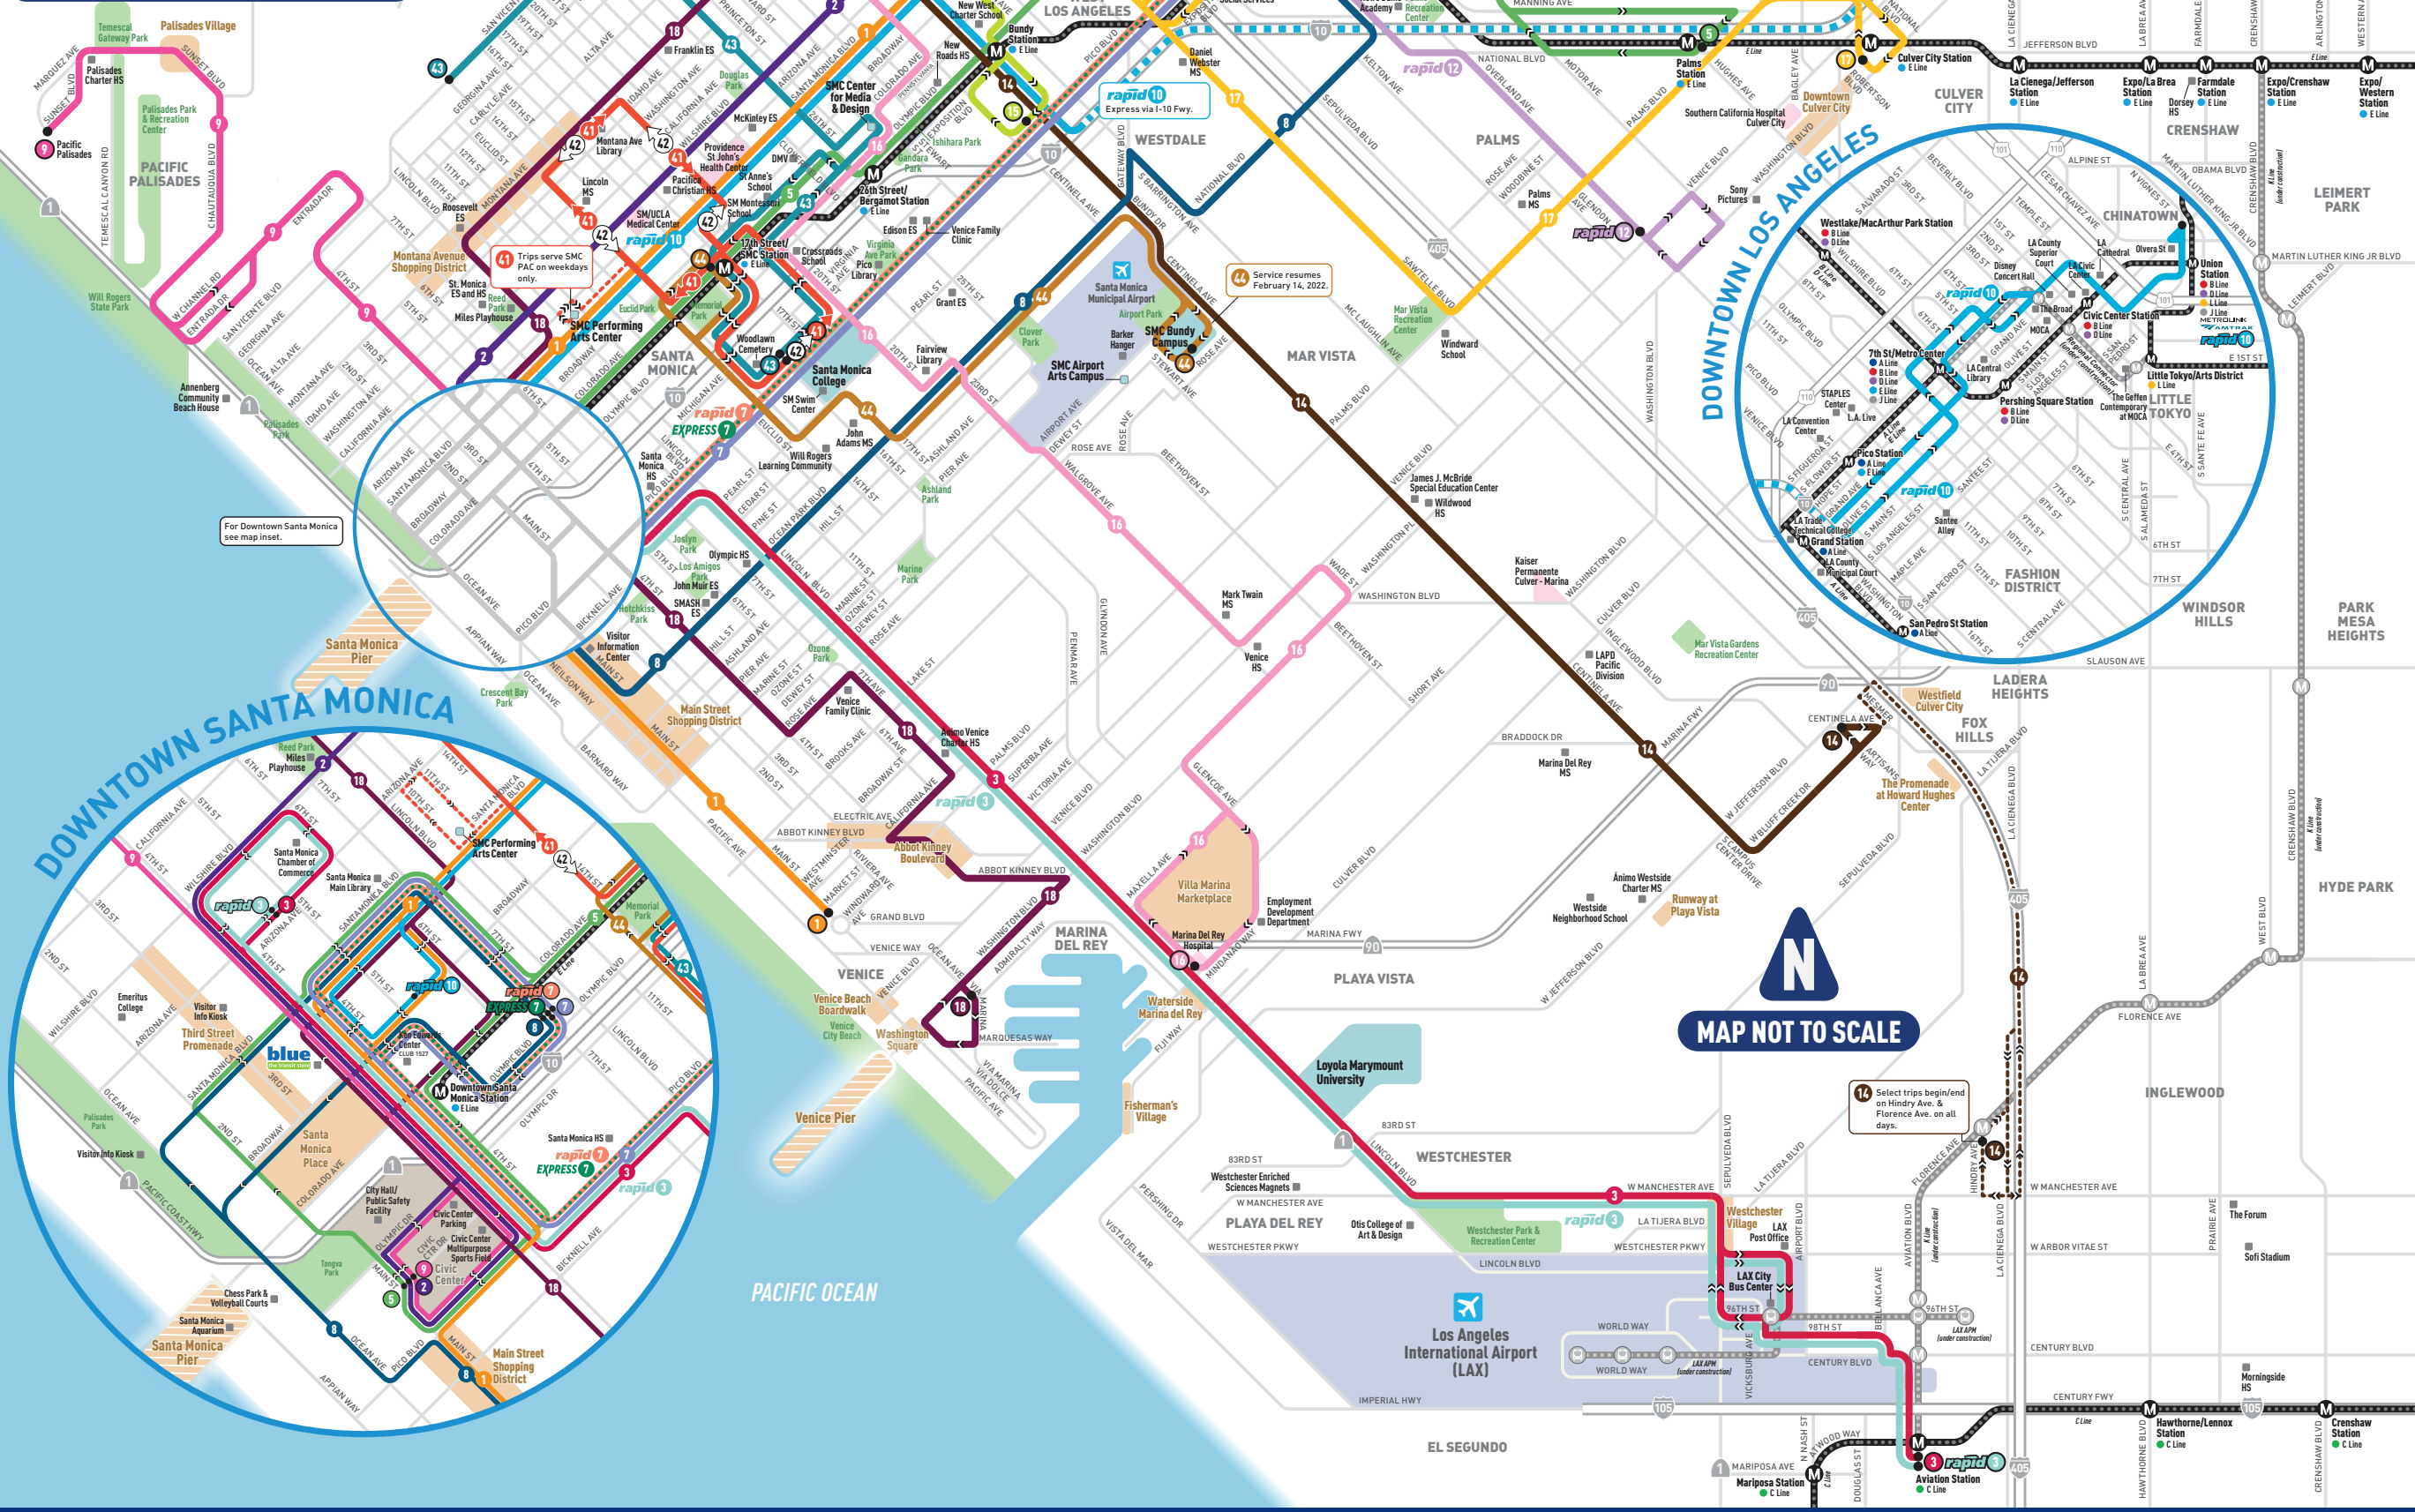

### Legend *Legenda*

**Big Blue Bus Routes**  
Rutas de Big Blue Bus

- 1 Main St & Santa Monica Blvd
- 2 Wilshire Blvd
- 3 Lincoln Blvd
- rapid 7 Lincoln Blvd Rapid\*
- 5 Olympic Blvd - Century City\*
- 7 Pico Blvd
- rapid 7 Pico Blvd Rapid\*
- rapid 7 & Express 7 use same route
- rapid 7 Express 7 use same route
- NO SERVICE: Pico Blvd Express\*
- 8 Ocean Park Blvd & UCLA/Westwood
- 9 Pacific Palisades
- rapid 10 Downtown LA Freeway Express\*
- rapid 10 Overland Ave & UCLA/Westwood
- 14 Centinela Ave & Bundy Dr
- 15 Barrington Ave\*
- 16 Marina del Rey - Wilshire Blvd/Bundy Dr\*
- 17 Palms - VA Medical Center - UCLA
- 18 Marina del Rey - Abbot Kinney - UCLA
- 41 SMC - 17th St Station - Montana
- 41 Clockwise
- NO SERVICE: 42 Counter-clockwise\*
- 43 San Vicente Blvd - 28th St - SMC\*
- 44 Ocean Park - SMC - 17th St Station\*

**Other Symbols** *Otros Símbolos*

- 1 2 3 Terminus
- 4 5 6 7 8 9 10 11 12 13 14 15 16 17 18 19 20 21 22 23 24 25 26 27 28 29 30 31 32 33 34 35 36 37 38 39 40 41 42 43 44 45 46 47 48 49 50 51 52 53 54 55 56 57 58 59 60 61 62 63 64 65 66 67 68 69 70 71 72 73 74 75 76 77 78 79 80 81 82 83 84 85 86 87 88 89 90 91 92 93 94 95 96 97 98 99 100
- 11 Metro Rail Station
- 12 Future Metro Rail Station
- 13 Future LAX Automated People Mover (APM) Rail Station
- 14 Rail Line
- 15 Future Rail Line
- 16 Park
- 17 Airport
- 18 University/College
- 19 Hospital/Medical Center
- 20 Shopping/Commercial Area
- 21 Civic Center
- 22 Point of Interest

**EXPRESS 7**

**rapid 7 EXPRESS 7**

Trips end on Western Ave. & Wilshire Blvd.

**rapid 7 EXPRESS 7**

Trips begin on Wilshire Blvd. & Western Ave.

**rapid 7 EXPRESS 7**

Board on Pico Blvd, east of San Vicente Blvd, toward Wilshire/Western Station.

Select trips begin/end on Hinye Ave. & Florence Ave. on all days.