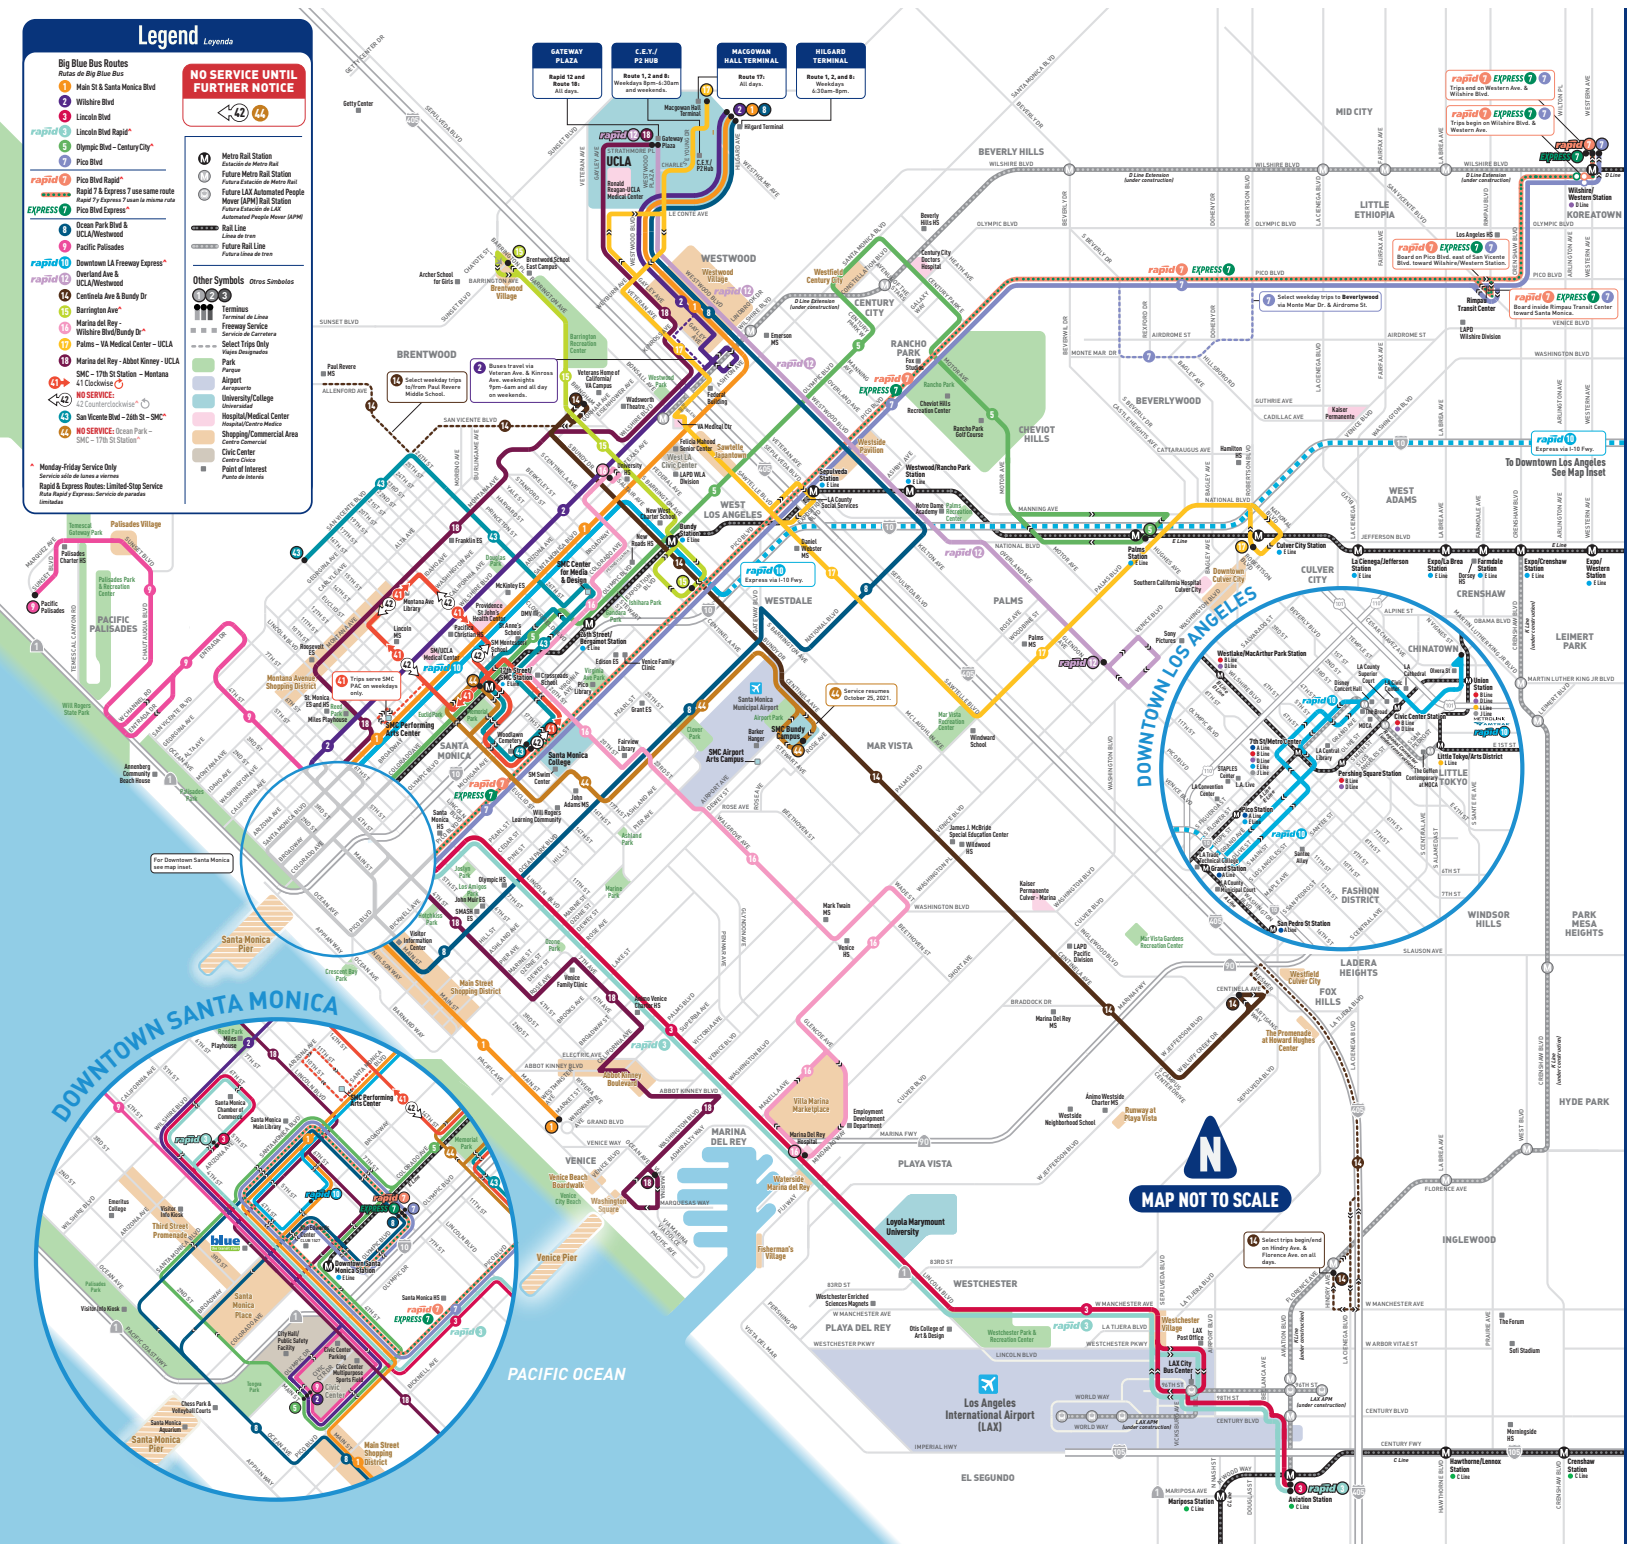

GATEWAY PLAZA
Rapid 12 and Rapid 18 All days

C.E.V./ P2 HUB
Routes 1, 2, and 8 Weekdays 9am-5pm All days weekends

MACGOWAN HALL TERMINAL
Route 79 All days

HILGARD TERMINAL
Route 1, 2, and 8 Weekdays 9:30am-5pm

bigbluebus SYSTEM MAP

Effective August 15, 2021

bigbluebus.com
310.451.5444