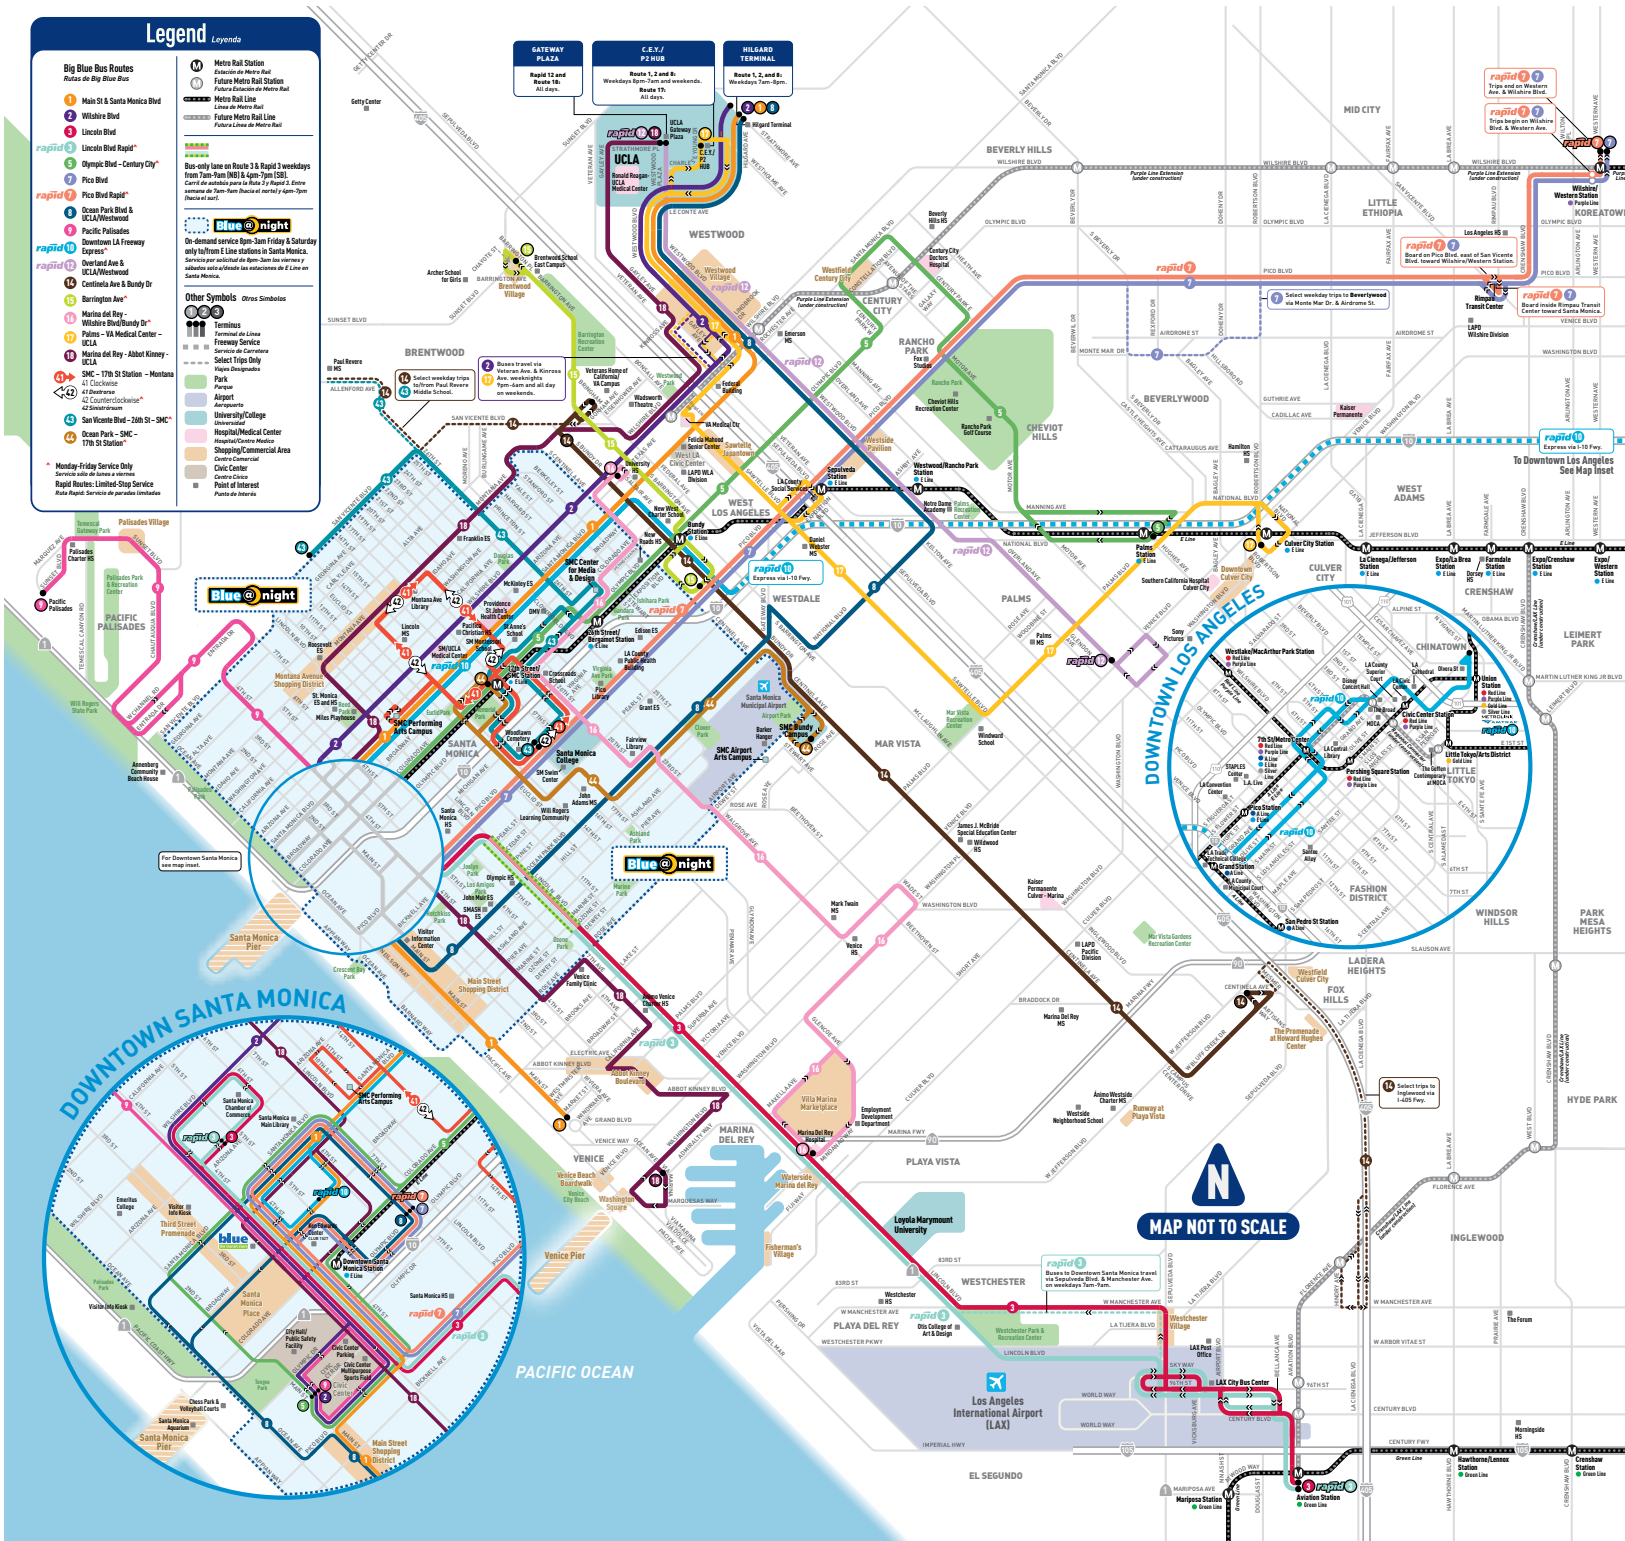

bigbluebus SYSTEM MAP

Effective February 16, 2020