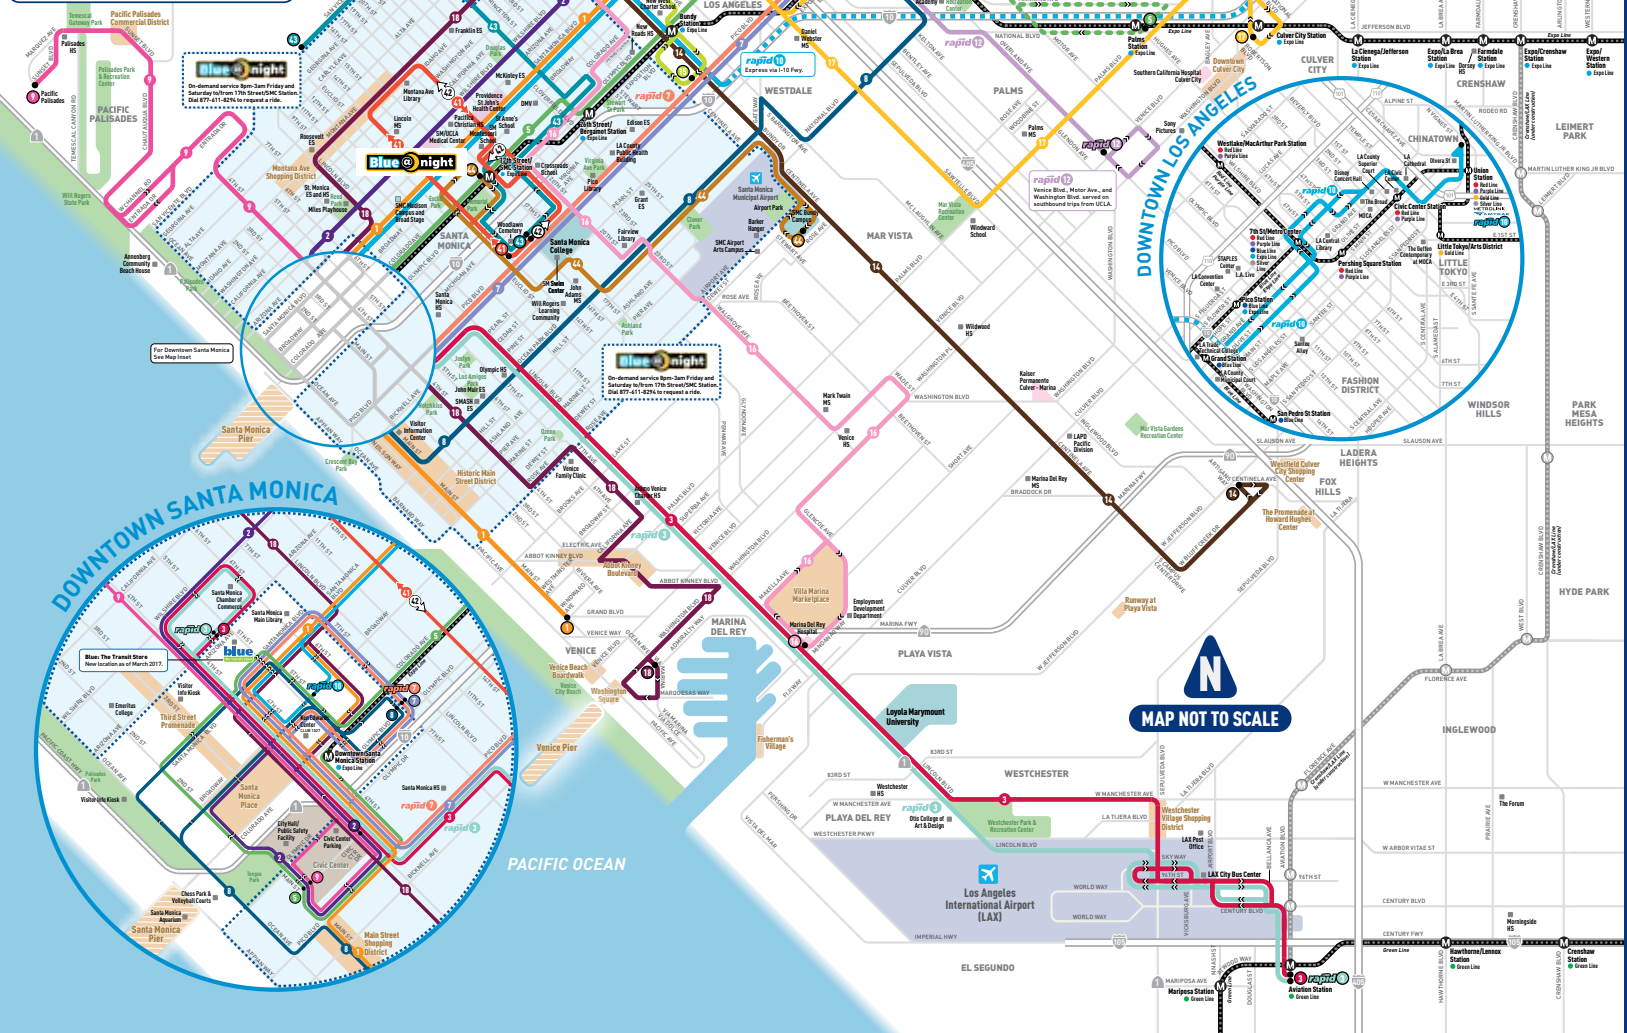

Legend *Legendas*

Big Blue Bus Routes
Alas de Big Blue Bus

- 1 Main St - Santa Monica Blvd
- 2 Wilshire Blvd
- 3 Lincoln Blvd
- 4 Olympic Blvd - Century City
- 5 Pico Blvd
- 6 Pico Blvd Rapid
- 7 Pico Blvd Rapid
- 8 UCLA/Westwood & Ocean Park Blvd
- 9 Pacific Palisades
- 10 Downtown LA Freeway Express*
- 11 UCLA/Westwood & Overland Ave
- 12 Bundy Dr & Centinela Ave
- 13 17th St Station - SMC - Montana
- 14 17th St Station - SMC - Ocean Park
- 15 Monday-Friday Service Only

On-demand service Sun-Satn Friday & Saturday only from 17th Street/SMC Station
 Dial 877-411-8274 to request a ride.
 Service available from 6:00am to 10:00pm on weekdays and from 6:00am to 10:00pm on Saturdays and from 6:00am to 10:00pm on Sundays. Please call for more information at 877-411-8274.

Other Symbols Cross Symbolize

- Terminus
- Transfer to Line
- Freeway Service
- Transfer to Commuter
- Select Trip Only
- Highway
- Interstate Freeway
- State Highway/Freeway
- Commuter
- Park
- Clockwise
- Counterclockwise
- Counterclockwise
- SMC - 30th St - San Vicente Blvd*
- 17th St Station - SMC - Ocean Park

Monday-Friday Service Only
 Service ends at 10:00pm on weekdays.
 Rapid Routes: Limited-Stop Service
 Rapid Routes: Service to downtown Los Angeles

big blue bus SYSTEM MAP

Effective February 19, 2017

BigBlueBus.com
310.451.5444