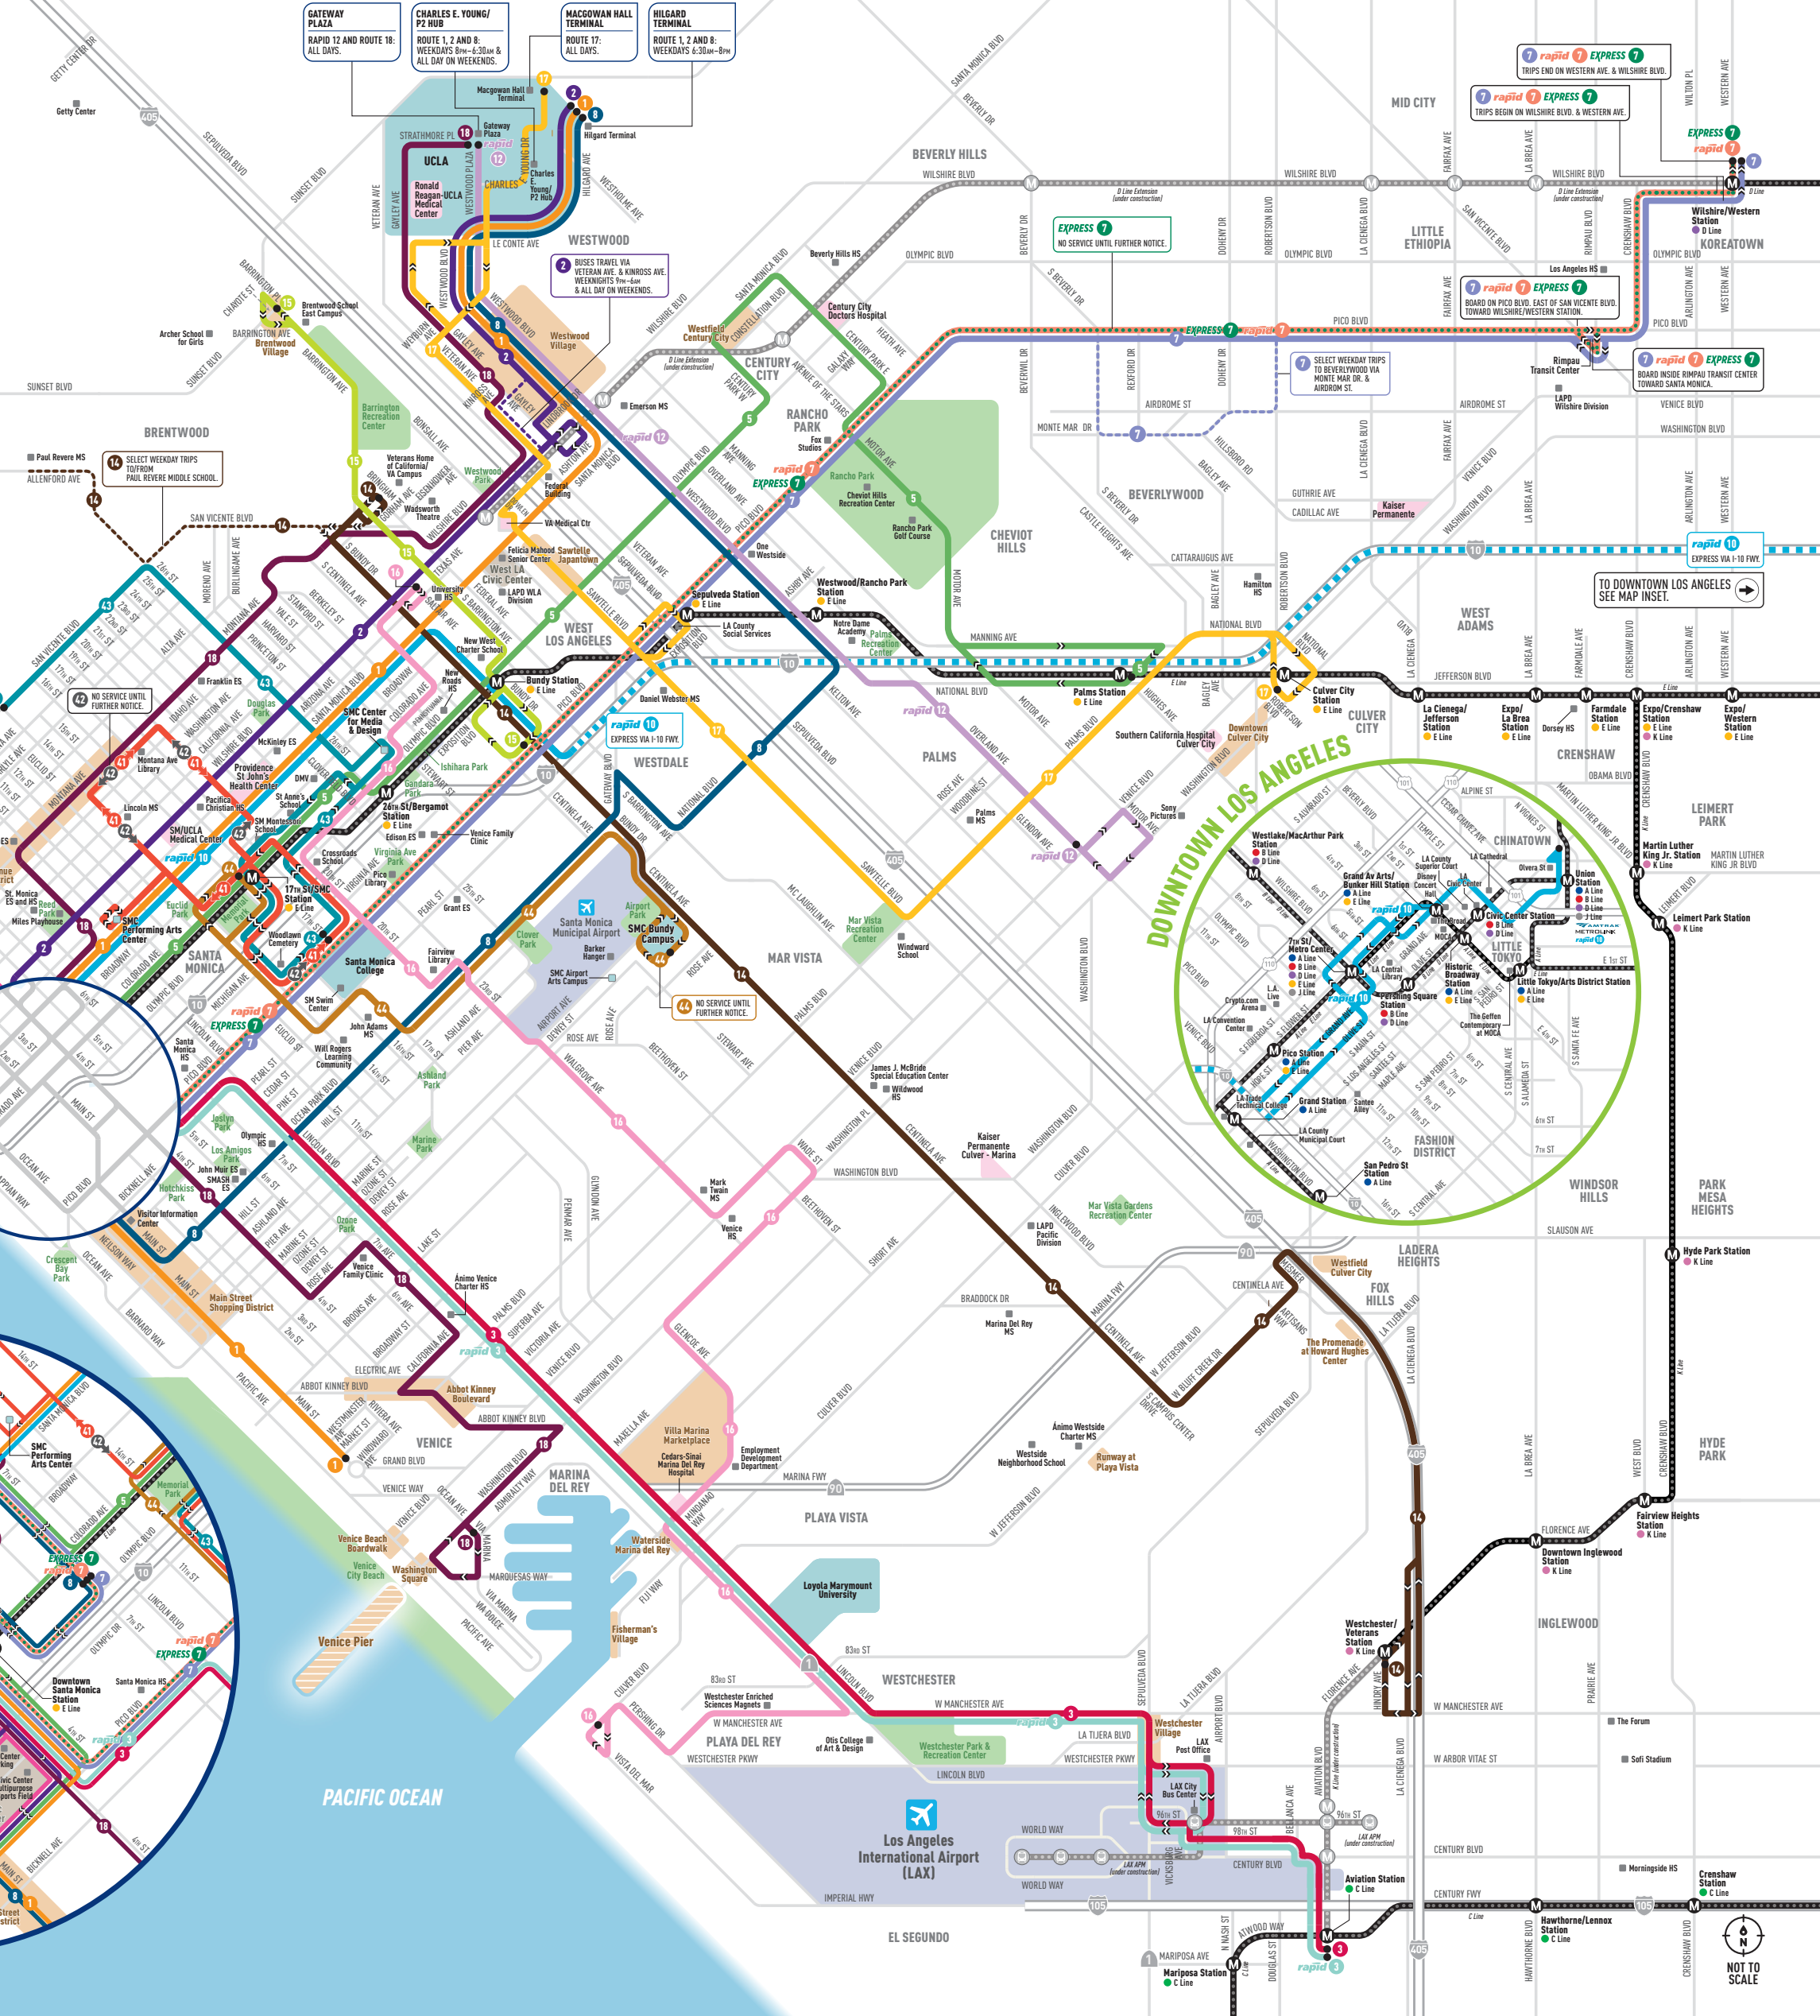

IMPORTANT | IMPORTANTE
NO SERVICE UNTIL FURTHER NOTICE
FUERA DE SERVICIO HASTA NUEVO AVISO
EXPRESS 7

LEGEND | LEYENDA

BIG BLUE BUS ROUTES | RUTAS DE BIG BLUE BUS

1 MAIN ST & SANTA MONICA BLVD	rapid 10 DOWNTOWN LOS ANGELES FREEWAY EXPRESS *
2 WILSHIRE BLVD	rapid 12 OCEAN PARK BLVD & UCLA/WESTWOOD
3 LINCOLN BLVD	rapid 14 CENTINELA AVE & BUNDY DR
rapid 5 LINCOLN BLVD RAPID *	rapid 15 BARRINGTON AVE *
5 OLYMPIC BLVD - CENTURY CITY *	rapid 16 PLAZA DEL REY - WILSHIRE BLVD/BUNDY DR *
6 PICO BLVD	rapid 17 PALMS - VA MEDICAL CENTER - UCLA
rapid 7 PICO BLVD RAPID *	rapid 18 MARINA DEL REY - ABBOT KINNEY - UCLA
EXPRESS 7 PICO BLVD EXPRESS *	rapid 41 SMC - 17th ST STATION - MONTANA 41 CLOCKWISE *
rapid 7 & EXPRESS 7 USE SAME ROUTE	rapid 42 SMC - 17th ST STATION - MONTANA 42 COUNTERCLOCKWISE *
8 OCEAN PARK BLVD & UCLA/WESTWOOD	rapid 43 SAN VICENTE BLVD - 26th ST - SMC *
9 PACIFIC PALISADES	rapid 44 OCEAN PARK - SMC - 17th ST STATION *

OTHER SYMBOLS | OTROS SIMBOLOS

M METRO RAIL STATION	P PARK
M FUTURE METRO RAIL STATION	A AIRPORT
LAX AUTOMATED PEOPLE MOVER (APM) RAIL STATION	U UNIVERSITY/COLLEGE
R RAIL LINE	H HOSPITAL/MEDICAL CENTER
F FUTURE RAIL LINE	S SHOPPING/COMMERCIAL AREA
	C CIVIC CENTER

Monday-Friday Service Only
 Servicio sólo de lunes a viernes

Rapid & Express Routes: Limited Stop Service
 Ruta Rapid y Express: Servicio de paradas de limitadas

SYSTEM MAP

bigbluebus.com | 310.451.5444 | EFFECTIVE MAY 5, 2024

big blue bus