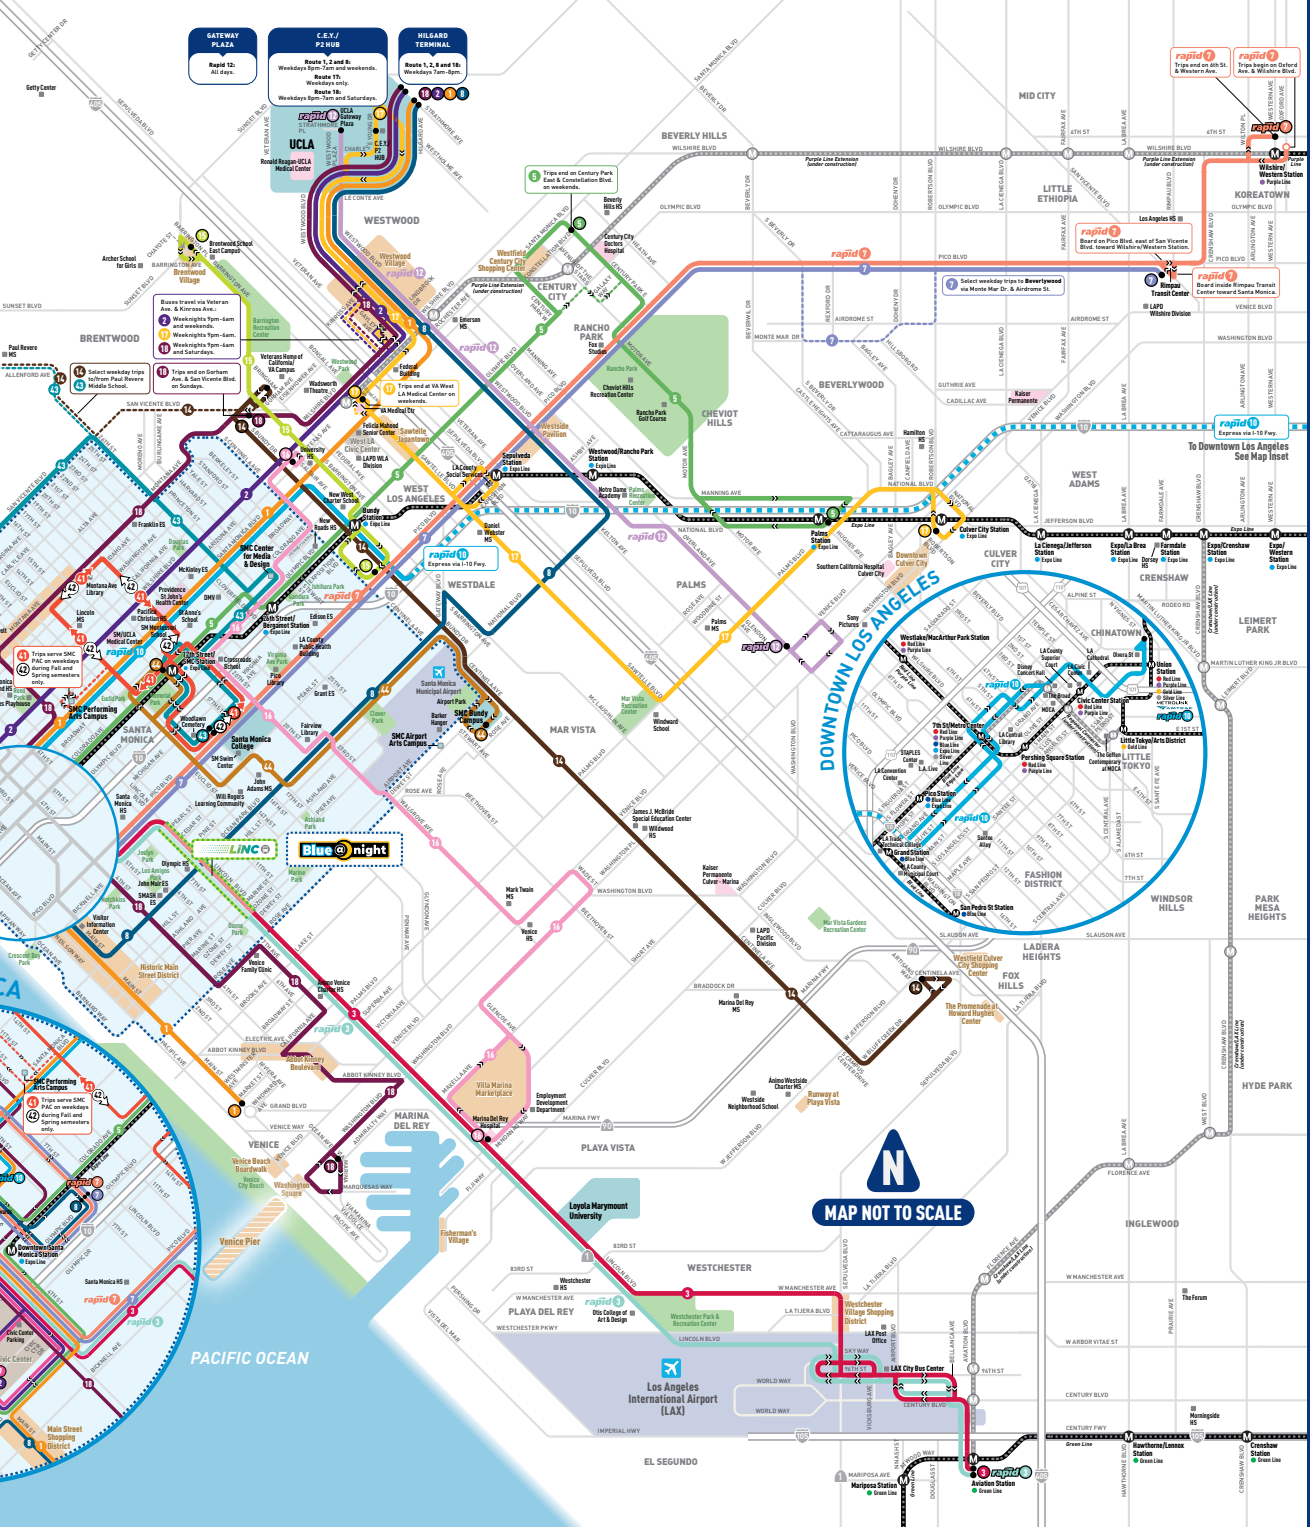

bigbluebus SYSTEM MAP

Effective September 16, 2018

bigbluebus.com
310.451.5444