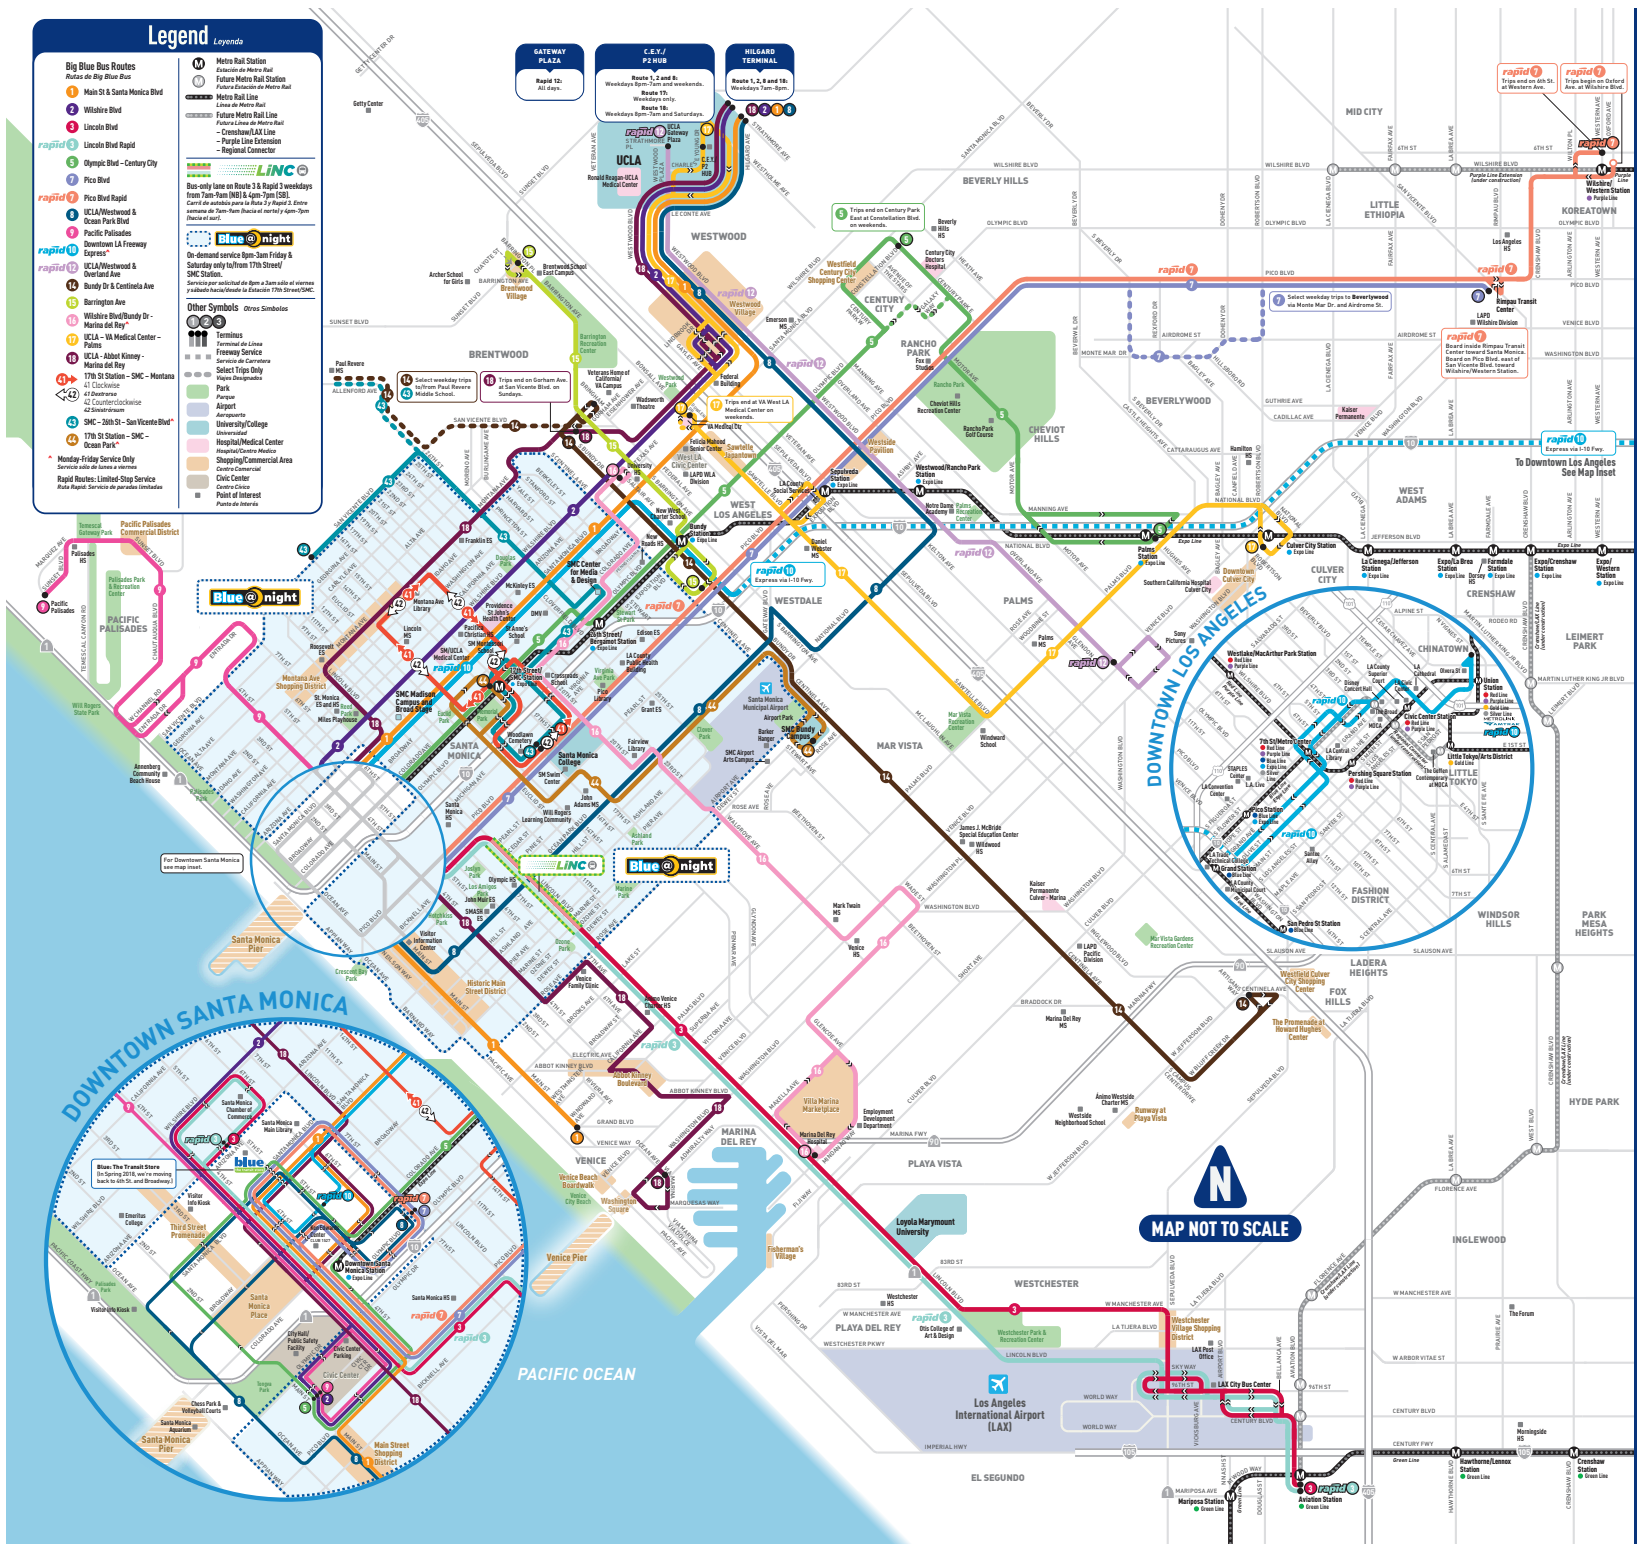

Legend

bigbluebus SYSTEM MAP

Effective February 18, 2018