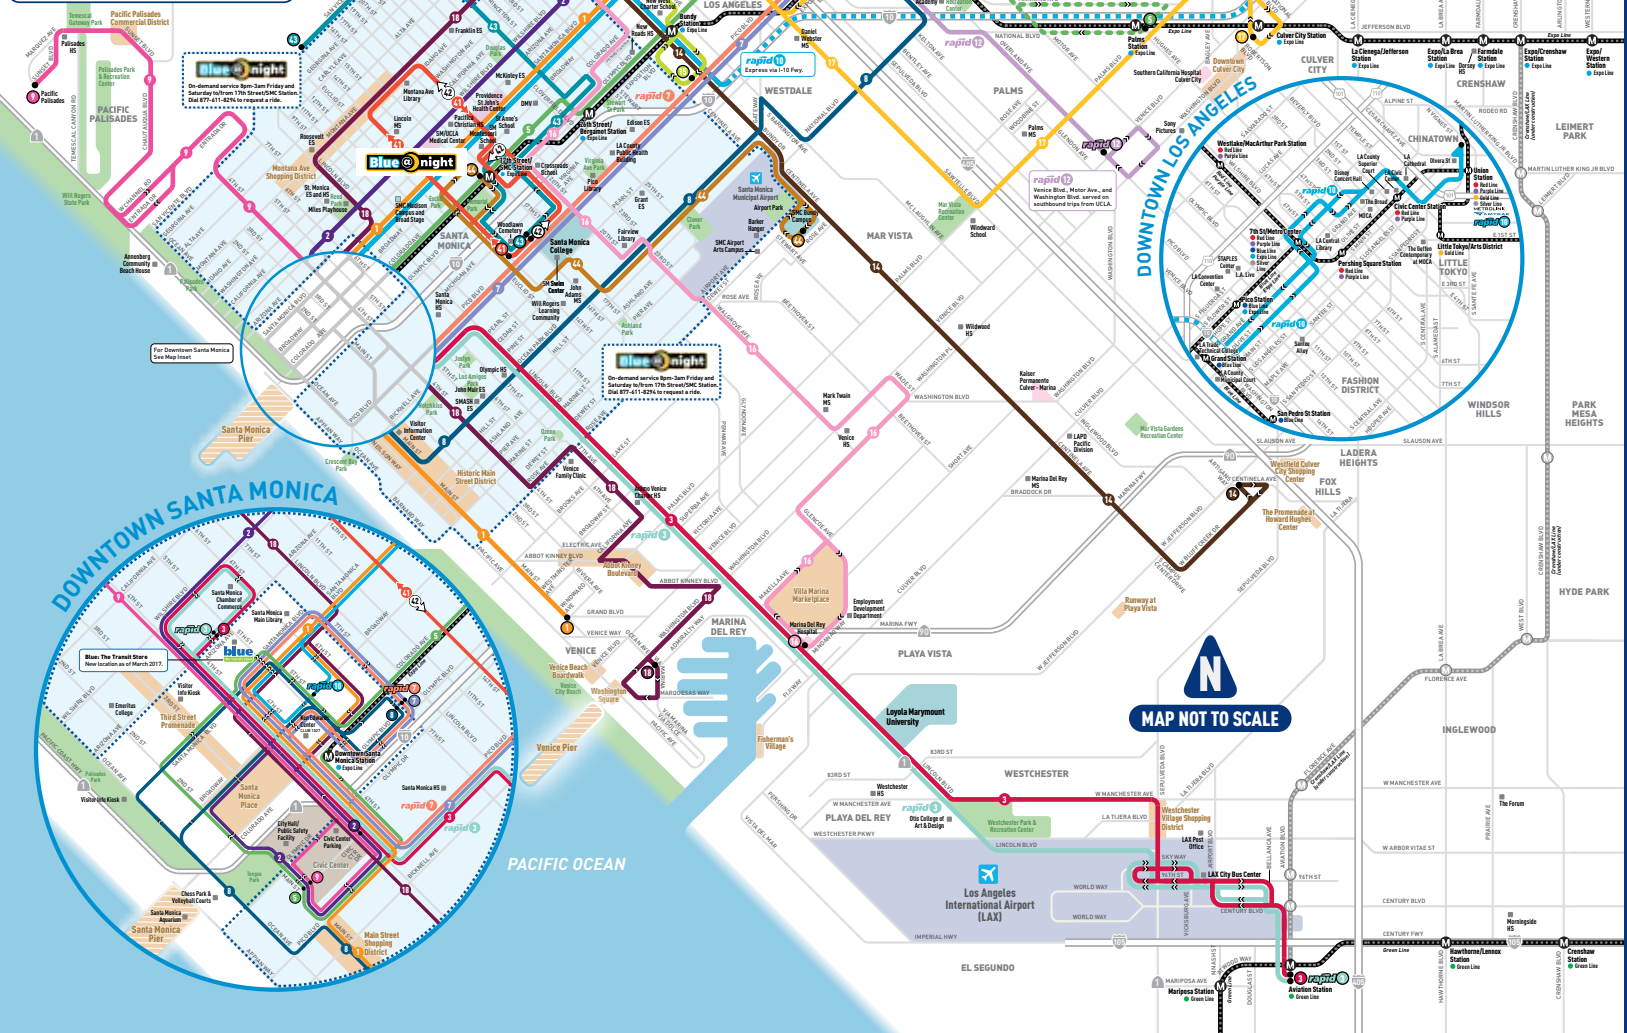

Legend *Legendas*

Big Blue Bus Routes
Alas de Big Blue Bus

- 1 Main St - Santa Monica Blvd
- 2 Wilshire Blvd
- 3 Lincoln Blvd
- 4 Olympic Blvd - Century City
- 5 Pico Blvd
- 6 Pico Blvd Rapid
- 7 Pico Blvd Rapid
- 8 UCLA/Westwood & Ocean Park Blvd
- 9 Pacific Palisades
- 10 Downtown LA Freeway Express*
- 11 UCLA/Westwood & Overland Ave
- 12 Bundy Dr & Centinela Ave
- 13 17th St Station - SMC - Montana
- 14 17th St Station - SMC - Ocean Park
- 15 Monday-Friday Service Only

On-demand service Sun-Satn Friday & Saturday only from 17th Street/SMC Station
Dial 877-411-8274 to request a ride.
Service available from 6:00am to 10:00pm on weekdays and from 6:00am to 10:00pm on Saturdays and from 6:00am to 10:00pm on Sundays. Please call for more information at 877-411-8274.

Other Symbols Cross Symbolize

- Terminus
- Transfer to Line
- Freeway Service
- Transfer to Commuter
- Select Trip Only
- Highway
- Interstate Freeway
- State Highway/Freeway
- Commuter
- Park
- Clockwise
- Counterclockwise
- Counterclockwise
- SMC - 30th St - San Vicente Blvd*
- 17th St Station - SMC - Ocean Park

Monday-Friday Service Only
Service ends at 10:00pm on weekdays.
Rapid Routes: Limited-Stop Service
Rapid Routes: Service to downtown Los Angeles

big blue bus SYSTEM MAP

Effective February 19, 2017

BigBlueBus.com
310.451.5444