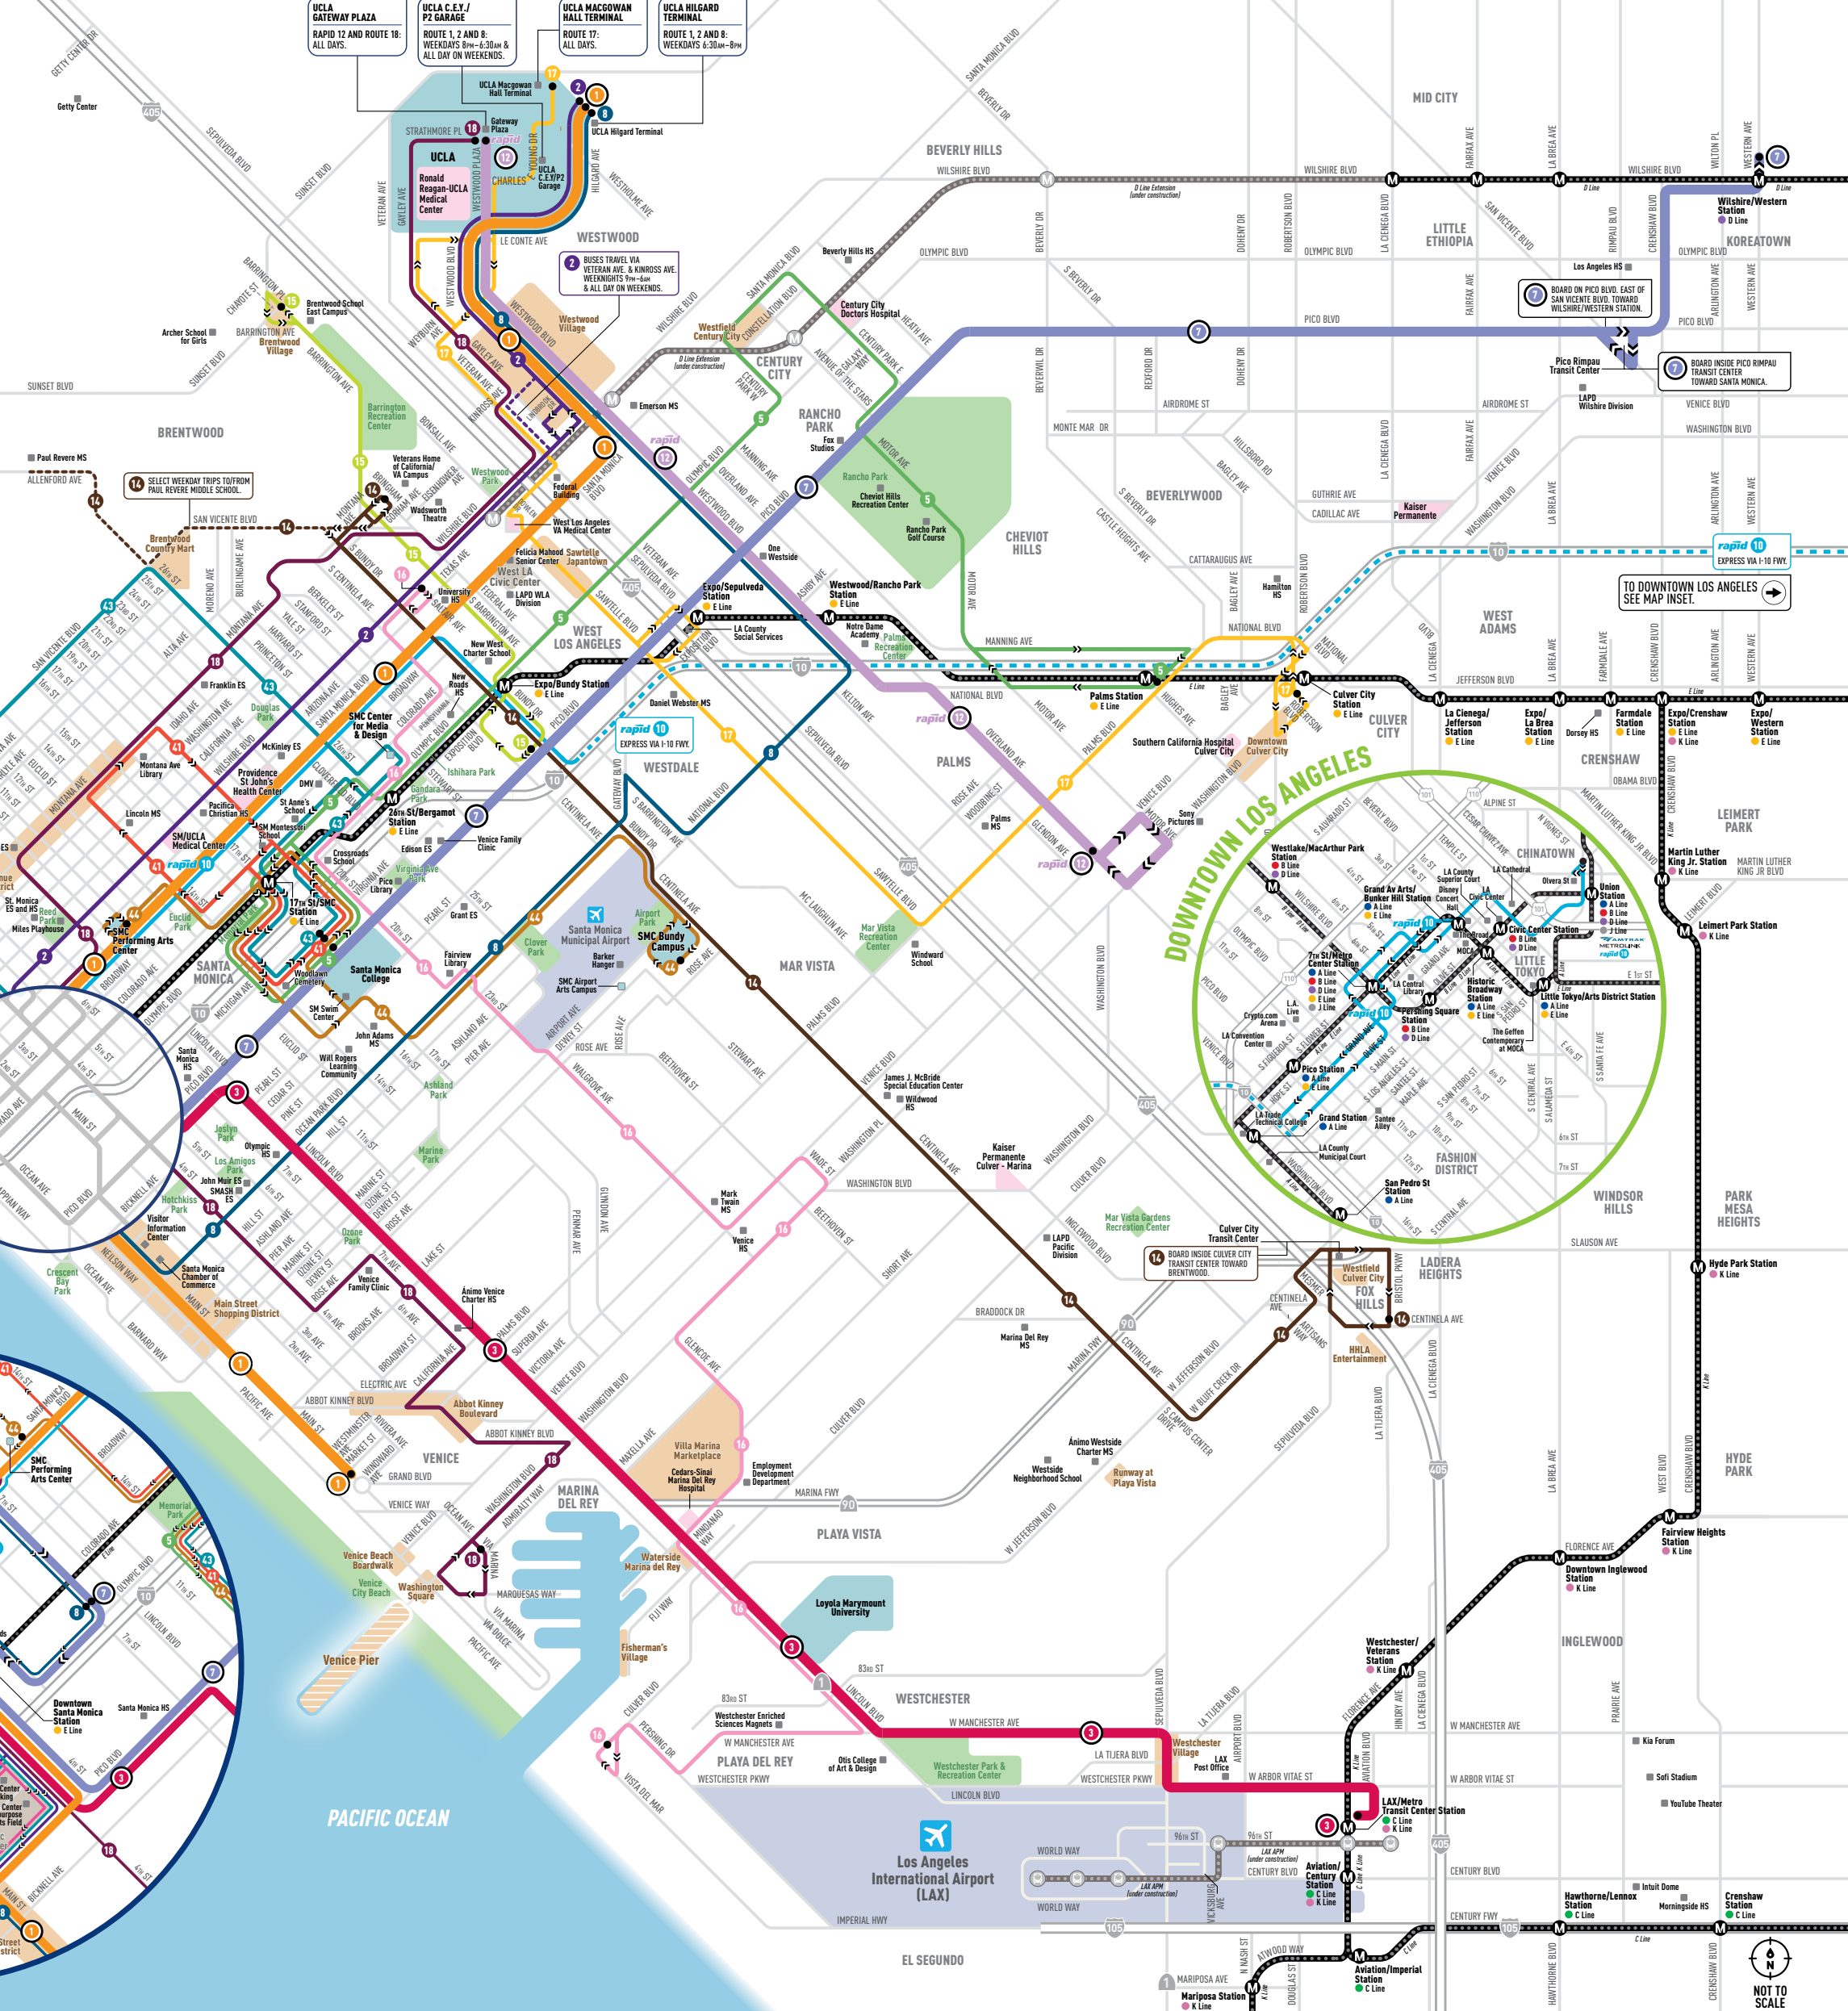

LEGEND | LEYENDA

BIG BLUE BUS ROUTES | RUTAS DE BIG BLUE BUS

1 MAIN ST & SANTA MONICA BLVD	12 OVERLAND AVE & UCLA/WESTWOOD
2 WILSHIRE BLVD	14 CENTINELA AVE & BUNDRY DR
3 LINCOLN BLVD	15 BARRINGTON AVE *
5 OLYMPIC BLVD - CENTURY CITY *	16 PLAYA DEL REY - WILSHIRE BLVD/BUNDRY DR *
7 PICO BLVD	17 PALMS - VA MEDICAL CENTER - UCLA
8 OCEAN PARK BLVD & UCLA/WESTWOOD	18 MARINA DEL REY - ABBOT KINNEY - UCLA
9 PACIFIC PALISADES	41 SMC - 17th ST/SMC STATION - MONTANA AVE
rapid 10 DOWNTOWN LOS ANGELES FREEWAY EXPRESS *	43 SMC - SAN VICENTE BLVD - DTSM
	44 SMC BUNDRY - MAIN CAMPUS - 17th ST/SMC STATION - SMC PAC *

* Monday-Friday service only
Servicio solo de lunes a viernes

rapid routes: limited stop service
Ruta Rapid: Servicio de paradas de limitadas

OTHER SYMBOLS | OTROS SIMBOLOS

M METRO RAIL STATION	● FREQUENT SERVICE	■ POINT OF INTEREST
○ FUTURE METRO RAIL STATION	○ 15 MINUTES OR BETTER	■ PARK
○ FUTURE LAX AUTOMATED PEOPLE MOVER (APM) RAIL STATION	○ SERVICE FACILITY	■ AIRPORT
○ FUTURE LAX AUTOMATED PEOPLE MOVER (APM) RAIL STATION	○ LOCAL SERVICE	■ AIRPORT
○ RAIL LINE	○ FREEWAY SERVICE	■ UNIVERSITY/COLLEGE
○ FUTURE RAIL LINE	○ SERVICE ON CAMERAS	■ HOSPITAL/MEDICAL CENTER
	○ SELECT TRIPS ONLY	■ SHOPPING/COMMERCIAL AREA
	○ TERMINUS	■ CIVIC CENTER

* APPLIES TO WEEKDAY MIDDAY TRIPS ONLY. * Solo para viajes del mediodía entre semana.

DOWNTOWN SANTA MONICA

FOR DOWNTOWN SANTA MONICA SEE MAP INSET.

SYSTEM MAP

highbluebus.com | 310.451.5444 | EFFECTIVE APRIL 5, 2026

@highbluebus
smbigbluebus
@smbigbluebus

big blue bus