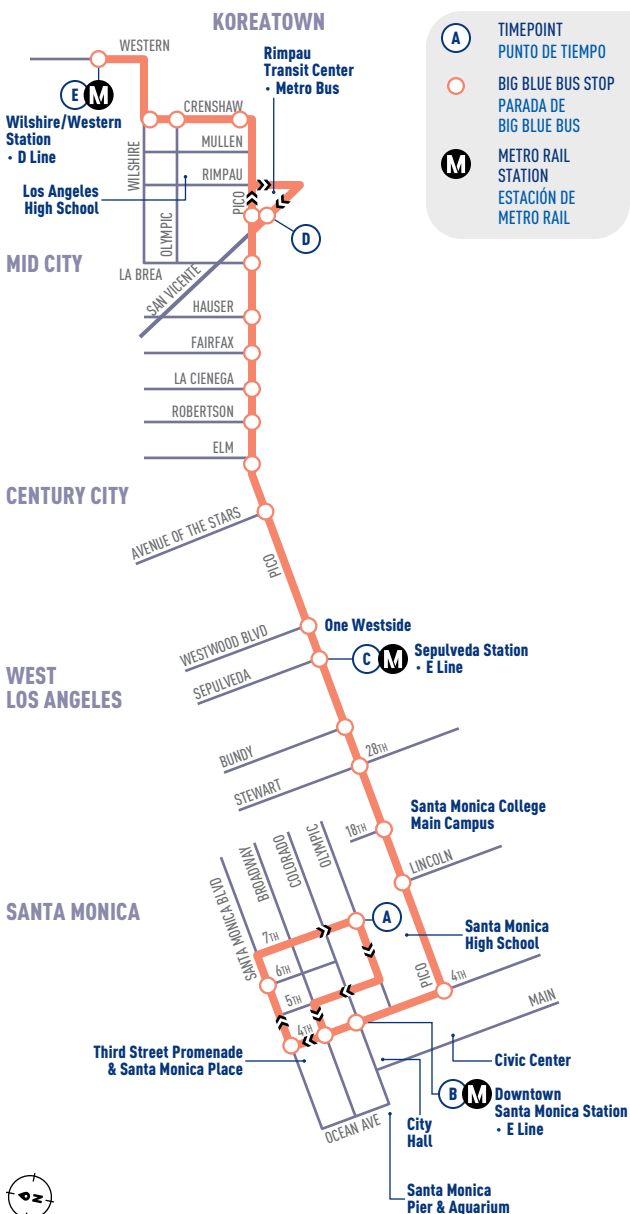

7

rapid

PICO BLVD

MONDAY-FRIDAY SERVICE ONLY
SERVICIO SÓLO DE LUNES A VIERNES

NOT TO SCALE

EFFECTIVE AUGUST 11, 2024

DOWNTOWN SANTA MONICA
TO WILSHIRE/WESTERN STATION D LINE

7 TH & OLYMPIC (A)	4 TH & SANTA MONICA PLACE (DOWNTOWN SANTA MONICA STATION) (B)	PICO & SEPULVEDA (SEPULVEDA STATION) (C)	WESTERN & WILSHIRE (WILSHIRE/ WESTERN STATION) (E)
6:40	6:44	7:00	7:37
7:00	7:04	7:20	7:57
7:20	7:24	7:40	8:17
7:40	7:44	8:00	8:37
8:00	8:04	8:24	9:02
8:20	8:24	8:44	9:22
8:40	8:44	9:04	9:42
9:00	9:04	9:24	10:02
9:20	9:24	9:44	10:22
9:40	9:44	10:04	10:42
10:00	10:04	10:24	11:02
10:20	10:24	10:44	11:22
10:40	10:44	11:04	11:42
11:00	11:04	11:24	12:02
11:20	11:24	11:44	12:22
11:40	11:44	12:04	12:42
12:00	12:04	12:24	1:02
12:20	12:24	12:44	1:22
12:40	12:44	1:04	1:42
1:00	1:04	1:27	2:07
1:20	1:24	1:47	2:27
1:40	1:44	2:07	2:47
2:00	2:04	2:28	3:09
2:15	2:19	2:43	3:24
2:30	2:34	2:58	3:39
2:45	2:49	3:13	3:54
3:00	3:04	3:39	4:27
3:15	3:19	3:54	4:42
3:30	3:34	4:09	4:57
3:45	3:49	4:24	5:12
4:00	4:04	4:39	5:27
4:15	4:19	4:54	5:42
4:30	4:34	5:09	5:57
4:45	4:49	5:24	6:12
5:00	5:04	5:39	6:27
5:20	5:24	5:59	6:47
5:40	5:44	6:15	7:02
6:02	6:06	6:37	7:24
6:23	6:27	6:58	7:45
6:50	6:54	7:12	7:47