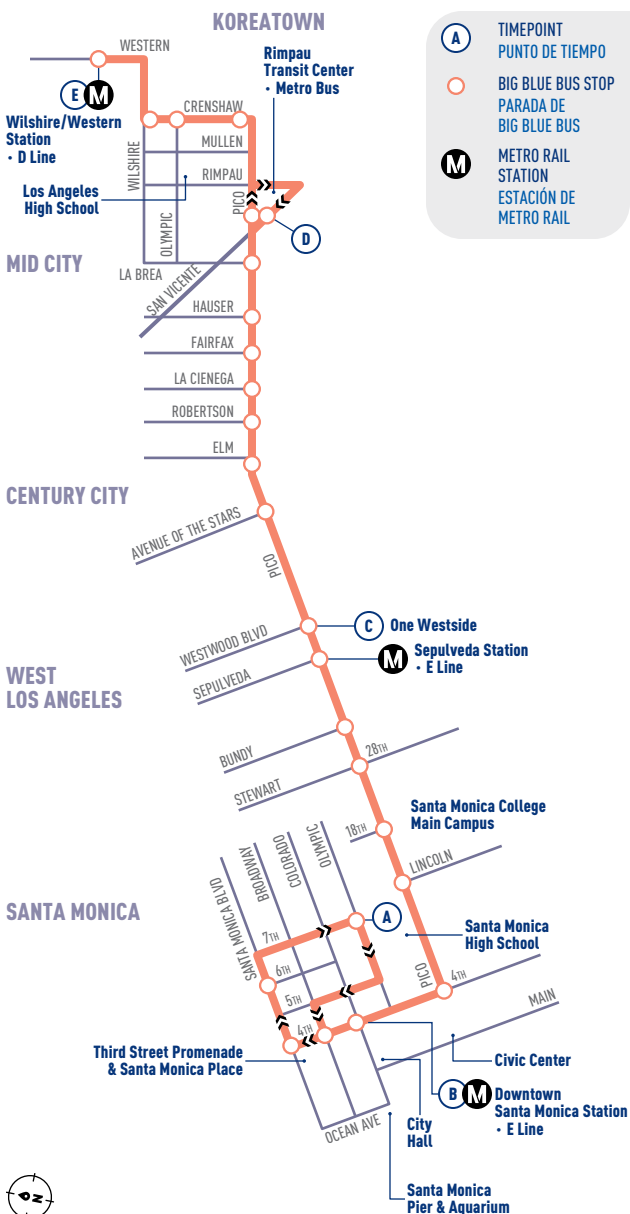

7

rapid

PICO BLVD

MONDAY-FRIDAY SERVICE ONLY
SERVICIO SÓLO DE LUNES A VIERNES

NOT TO SCALE

EFFECTIVE DECEMBER 17, 2023

DOWNTOWN SANTA MONICA
TO WILSHIRE/WESTERN STATION D LINE

7 TH & OLYMPIC A	4 TH & SANTA MONICA PLACE (DOWNTOWN SANTA MONICA STATION) B	PICO & SEPULVEDA (SEPULVEDA STATION) C	WESTERN & WILSHIRE (WILSHIRE/ WESTERN STATION) E
6:40	6:44	7:00	7:37
7:00	7:04	7:20	7:57
7:20	7:24	7:40	8:17
7:40	7:44	8:00	8:37
8:00	8:04	8:24	9:02
8:20	8:24	8:44	9:22
8:40	8:44	9:04	9:42
9:00	9:04	9:24	10:02
9:20	9:24	9:44	10:22
9:40	9:44	10:04	10:42
10:00	10:04	10:24	11:02
10:20	10:24	10:44	11:22
10:40	10:44	11:04	11:42
11:00	11:04	11:24	12:02
11:20	11:24	11:44	12:22
11:40	11:44	12:04	12:42
12:00	12:04	12:24	1:02
12:20	12:24	12:44	1:22
12:40	12:44	1:04	1:42
1:00	1:04	1:27	2:07
1:20	1:24	1:47	2:27
1:40	1:44	2:07	2:47
2:00	2:04	2:28	3:09
2:15	2:19	2:43	3:24
2:30	2:34	2:58	3:39
2:45	2:49	3:13	3:54
3:00	3:04	3:39	4:27
3:15	3:19	3:54	4:42
3:30	3:34	4:09	4:57
3:45	3:49	4:24	5:12
4:00	4:04	4:39	5:27
4:15	4:19	4:54	5:42
4:30	4:34	5:09	5:57
4:45	4:49	5:24	6:12
5:00	5:04	5:39	6:27
5:20	5:24	5:59	6:47
5:40	5:44	6:15	7:02
6:02	6:06	6:37	7:24
6:23	6:27	6:58	7:45
6:50	6:54	7:12	7:47