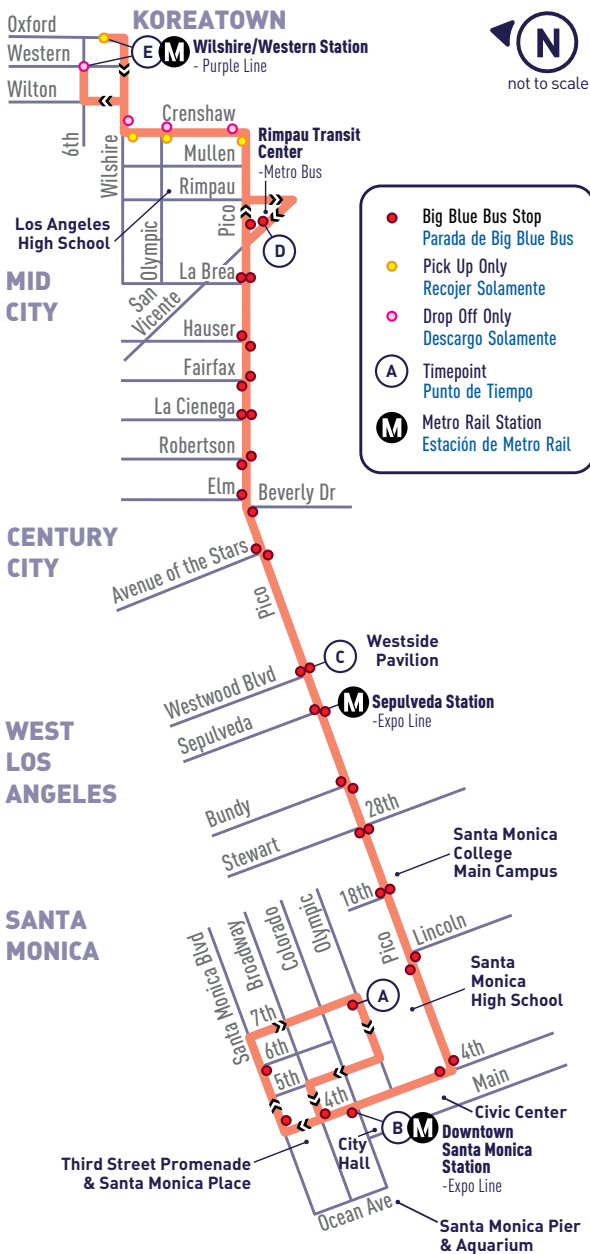

PICO BLVD

rapid

7

DOWNTOWN SM TO WILSHIRE/ WESTERN STATION PURPLE LINE

WEEKDAY
DURANTE LA SEMANA

7th & Olympic (A)	4th & Santa Monica Place (Downtown SM Station) (B)	Pico & Westwood (C)	6th & Western (Wilshire/ Western Station) (E)
5:50	5:53	6:08	6:34
6:10	6:13	6:29	6:58
6:30	6:33	6:49	7:18
6:45	6:48	7:06	7:37
7:00	7:04	7:23	7:55
Then service every 12 minutes or less until:			
6:59	7:05	7:31	8:10
7:14	7:19	7:44	8:22
7:29	7:34	7:56	8:31
7:44	7:49	8:09	8:42
7:59	8:04	8:24	8:57
8:14	8:19	8:37	9:08
8:29	8:34	8:52	9:23
8:44	8:49	9:07	9:38
8:59	9:04	9:22	9:53
9:14	9:19	9:37	10:08
9:29	9:34	9:52	10:23
9:44	9:49	10:07	10:38
10:00	10:04	10:21	10:49
10:15	10:19	10:36	11:04
10:30	10:34	10:51	11:19

WILSHIRE/WESTERN STATION PURPLE LINE TO DOWNTOWN SM

WEEKDAY
DURANTE LA SEMANA

Oxford & Wilshire (Wilshire/ Western Station) (E)	Pico & San Vicente (Rimpau Transit Center) (D)	Pico & Westwood (C)	7th & Olympic (A)
5:20	5:28	5:43	6:01
5:35	5:43	6:00	6:20
5:50	5:58	6:15	6:35
6:00	6:09	6:27	6:49
6:10	6:19	6:37	6:59
Then service every 12 minutes or less until:			
5:42	5:57	6:25	6:55
5:57	6:12	6:40	7:10
6:13	6:26	6:52	7:21
6:28	6:40	7:04	7:31
6:48	7:00	7:24	7:51
7:08	7:20	7:43	8:08
7:28	7:39	8:00	8:24
7:58	8:09	8:30	8:54
8:28	8:39	9:00	9:24
8:58	9:08	9:27	9:49
9:28	9:38	9:57	10:19
9:58	10:07	10:24	10:43
10:28	10:37	10:54	11:13

ALL PM
TIMES IN
BOLD

RAPID
7

DOWNTOWN SM TO WILSHIRE/ WESTERN STATION PURPLE LINE

**WEEKEND
LOS FINES DE SEMANA**

7th & Olympic (A)	4th & Santa Monica Place (Downtown SM Station) (B)	Pico & Westwood (C)	6th & Western (Wilshire/ Western Station) (E)
6:25	6:28	6:43	7:13
6:55	6:58	7:13	7:43
7:25	7:28	7:43	8:13
7:55	7:58	8:13	8:43
8:21	8:24	8:41	9:12
8:48	8:52	9:10	9:42
9:18	9:22	9:40	10:12
9:48	9:52	10:10	10:42
10:13	10:17	10:35	11:07
10:43	10:48	11:09	11:42
11:13	11:18	11:39	12:12
11:43	11:48	12:09	12:42