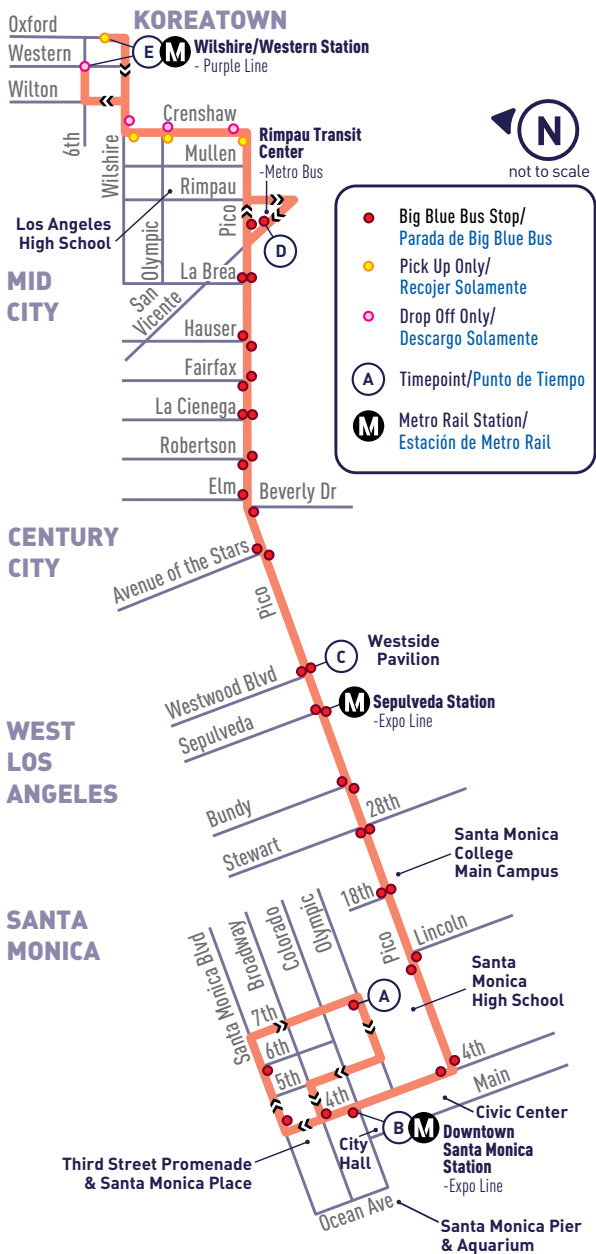

PICO BLVD

rapid

7

DOWNTOWN SM TO WILSHIRE/ WESTERN STATION PURPLE LINE

WEEKDAY
DURANTE LA SEMANA

7th & Olympic (A)	4th & Santa Monica Place (Downtown SM Station) (B)	Pico & Westwood (C)	6th & Western (Wilshire/ Western Station) (E)
5:50	5:53	6:08	6:34
6:10	6:13	6:29	6:58
6:30	6:33	6:49	7:18
6:45	6:48	7:06	7:37
7:00	7:04	7:23	7:55
Then service every 12 minutes or less until:			
6:59	7:05	7:31	8:10
7:14	7:19	7:44	8:22
7:29	7:34	7:56	8:31
7:44	7:49	8:09	8:42
7:59	8:04	8:24	8:57
8:14	8:19	8:37	9:08
8:29	8:34	8:52	9:23
8:44	8:49	9:07	9:38
8:59	9:04	9:22	9:53
9:14	9:19	9:37	10:08
9:29	9:34	9:52	10:23
9:44	9:49	10:07	10:38
10:00	10:04	10:21	10:49
10:15	10:19	10:36	11:04
10:30	10:34	10:51	11:19

WILSHIRE/WESTERN STATION PURPLE LINE TO DOWNTOWN SM

WEEKDAY
DURANTE LA SEMANA

Oxford & Wilshire (Wilshire/ Western Station) (E)	Pico & San Vicente (Rimpau Transit Center) (D)	Pico & Westwood (C)	7th & Olympic (A)
5:20	5:28	5:43	6:01
5:35	5:43	6:00	6:20
5:50	5:58	6:15	6:35
6:00	6:09	6:27	6:49
6:10	6:19	6:37	6:59
Then service every 12 minutes or less until:			
5:42	5:57	6:25	6:55
5:57	6:12	6:40	7:10
6:13	6:26	6:52	7:21
6:28	6:40	7:04	7:31
6:48	7:00	7:24	7:51
7:08	7:20	7:43	8:08
7:28	7:39	8:00	8:24
7:58	8:09	8:30	8:54
8:28	8:39	9:00	9:24
8:58	9:08	9:27	9:49
9:28	9:38	9:57	10:19
9:58	10:07	10:24	10:43
10:28	10:37	10:54	11:13

ALL PM
TIMES IN
BOLD

RAPID
7

DOWNTOWN SM TO WILSHIRE/ WESTERN STATION PURPLE LINE

WEEKEND
LOS FINES DE SEMANA

7th & Olympic (A)	4th & Santa Monica Place (Downtown SM Station) (B)	Pico & Westwood (C)	6th & Western (Wilshire/ Western Station) (E)
6:25	6:28	6:43	7:13
6:55	6:58	7:13	7:43
7:25	7:28	7:43	8:13
7:55	7:58	8:13	8:43
8:21	8:24	8:41	9:12
8:48	8:52	9:10	9:42
9:18	9:22	9:40	10:12
9:48	9:52	10:10	10:42
10:13	10:17	10:35	11:07
10:43	10:48	11:09	11:42
11:13	11:18	11:39	12:12
11:43	11:48	12:09	12:42