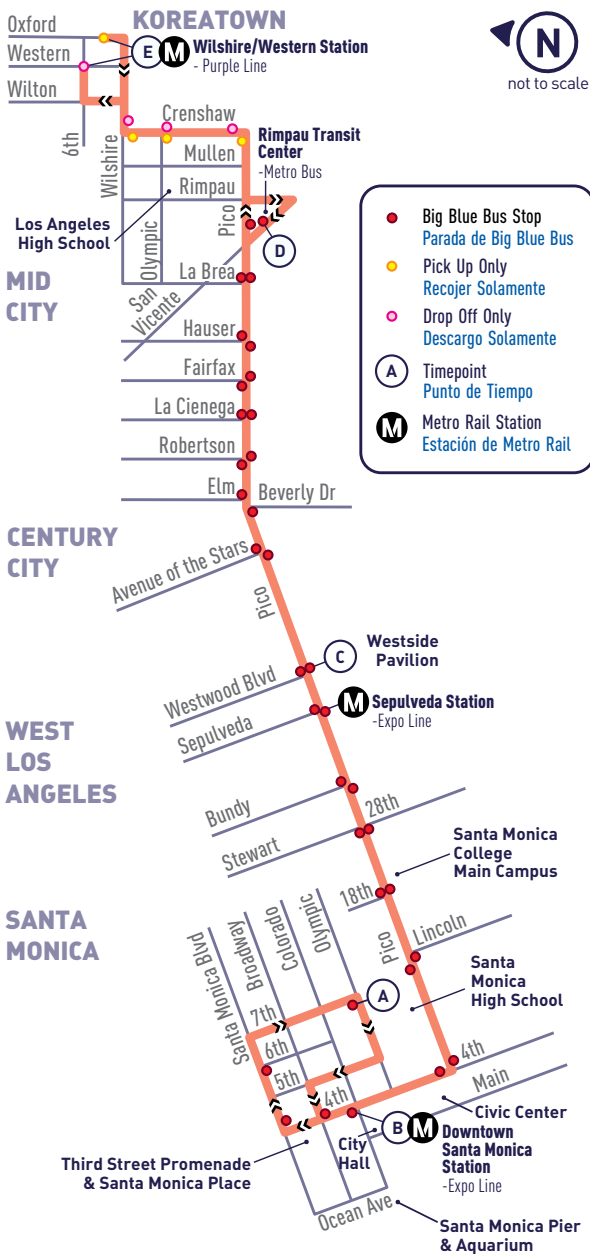

PICO BLVD

rapid

7

DOWNTOWN SM TO WILSHIRE/ WESTERN STATION PURPLE LINE

WEEKDAY
DURANTE LA SEMANA

7th & Olympic (A)	4th & Santa Monica Place (Downtown SM Station) (B)	Pico & Westwood (C)	6th & Western (Wilshire/ Western Station) (E)
5:50	5:53	6:08	6:34
6:10	6:13	6:29	6:58
6:30	6:33	6:49	7:18
6:45	6:48	7:06	7:37
7:00	7:04	7:23	7:55
Then service every 12 minutes or less until:			
6:59	7:05	7:31	8:10
7:14	7:19	7:44	8:22
7:29	7:34	7:56	8:31
7:44	7:49	8:09	8:42
7:59	8:04	8:24	8:57
8:14	8:19	8:37	9:08
8:29	8:34	8:52	9:23
8:44	8:49	9:07	9:38
8:59	9:04	9:22	9:53
9:14	9:19	9:37	10:08
9:29	9:34	9:52	10:23
9:44	9:49	10:07	10:38
10:00	10:04	10:21	10:49
10:15	10:19	10:36	11:04
10:30	10:34	10:51	11:19

WILSHIRE/WESTERN STATION PURPLE LINE TO DOWNTOWN SM

WEEKDAY
DURANTE LA SEMANA

Oxford & Wilshire (Wilshire/ Western Station) (E)	Pico & San Vicente (Rimpau Transit Center) (D)	Pico & Westwood (C)	7th & Olympic (A)
5:20	5:28	5:43	6:01
5:35	5:43	6:00	6:20
5:50	5:58	6:15	6:35
6:00	6:09	6:27	6:49
6:10	6:19	6:37	6:59
Then service every 12 minutes or less until:			
5:42	5:57	6:25	6:55
5:57	6:12	6:40	7:10
6:13	6:26	6:52	7:21
6:28	6:40	7:04	7:31
6:48	7:00	7:24	7:51
7:08	7:20	7:43	8:08
7:28	7:39	8:00	8:24
7:58	8:09	8:30	8:54
8:28	8:39	9:00	9:24
8:58	9:08	9:27	9:49
9:28	9:38	9:57	10:19
9:58	10:07	10:24	10:43
10:28	10:37	10:54	11:13

ALL PM
TIMES IN
BOLD

RAPID
7

DOWNTOWN SM TO WILSHIRE/ WESTERN STATION PURPLE LINE

WEEKEND
LOS FINES DE SEMANA

7th & Olympic (A)	4th & Santa Monica Place (Downtown SM Station) (B)	Pico & Westwood (C)	6th & Western (Wilshire/ Western Station) (E)
6:25	6:28	6:43	7:13
6:55	6:58	7:13	7:43
7:25	7:28	7:43	8:13
7:55	7:58	8:13	8:43
8:21	8:24	8:41	9:12
8:48	8:52	9:10	9:42
9:18	9:22	9:40	10:12
9:48	9:52	10:10	10:42
10:13	10:17	10:35	11:07
10:43	10:48	11:09	11:42
11:13	11:18	11:39	12:12
11:43	11:48	12:09	12:42