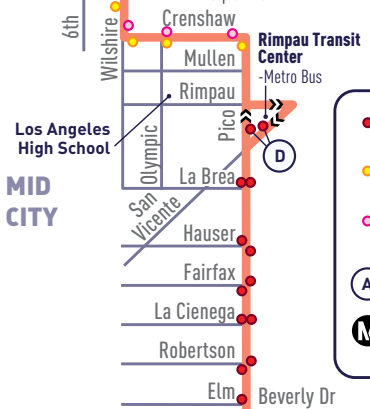

PICO BLVD

rapid

7

KOREATOWN

Western Wilshire/Western Station - Purple Line

MID CITY

CENTURY CITY

WEST LOS ANGELES

DOWNTOWN SM TO WILSHIRE/ WESTERN STATION PURPLE LINE

WEEKDAY
DURANTE LA SEMANA

7th & Olympic (A)	4th & Santa Monica Place (Downtown SM Station) (B)	Pico & Westwood (C)	Pico & San Vicente (Rimpau Transit Center) (D)	Western & Wilshire (Wilshire/Western Station) (E)
5:50	5:53	6:08	6:23	6:34
6:10	6:13	6:29	6:46	6:58
6:30	6:33	6:49	7:06	7:18
6:45	6:48	7:08	7:30	7:43
7:00	7:03	7:23	7:45	7:58
Then service every 13 minutes or less until:				
6:59	7:04	7:29	7:56	8:10
7:14	7:19	7:43	8:09	8:22
7:29	7:34	7:56	8:19	8:31
7:44	7:49	8:09	8:31	8:43
7:59	8:04	8:24	8:46	8:58
8:14	8:18	8:37	8:57	9:09
8:29	8:33	8:52	9:12	9:24
8:44	8:48	9:07	9:27	9:39
8:59	9:03	9:22	9:42	9:54
9:14	9:18	9:37	9:57	10:09
9:29	9:33	9:52	10:12	10:24
9:44	9:48	10:07	10:27	10:39
10:00	10:04	10:22	10:41	10:53
10:15	10:19	10:36	10:54	11:05
10:30	10:34	10:51	11:09	11:20

WILSHIRE/WESTERN STATION PURPLE LINE TO DOWNTOWN SM

WEEKDAY
DURANTE LA SEMANA

Wilshire & Western (Wilshire/Western Station) (E)	Pico & San Vicente (Rimpau Transit Center) (D)	Pico & Westwood (C)	4th & Broadway (Downtown SM Station) (B)	7th & Olympic (A)
5:20	5:28	5:43	5:57	6:01
5:35	5:43	6:00	6:17	6:22
5:50	5:58	6:15	6:32	6:37
6:00	6:09	6:27	6:45	6:50
Then service every 13 minutes or less until:				
5:45	5:56	6:20	6:42	6:49
6:00	6:11	6:35	6:57	7:04
6:15	6:26	6:50	7:12	7:19
6:30	6:40	7:04	7:26	7:33
6:50	7:00	7:24	7:46	7:53
7:10	7:20	7:44	8:04	8:10
7:30	7:39	8:00	8:19	8:25
8:00	8:09	8:30	8:49	8:55
8:30	8:39	9:00	9:19	9:25
9:02	9:10	9:29	9:46	9:51
9:32	9:40	9:59	10:16	10:21
10:02	10:09	10:25	10:40	10:45
10:32	10:39	10:55	11:10	11:15