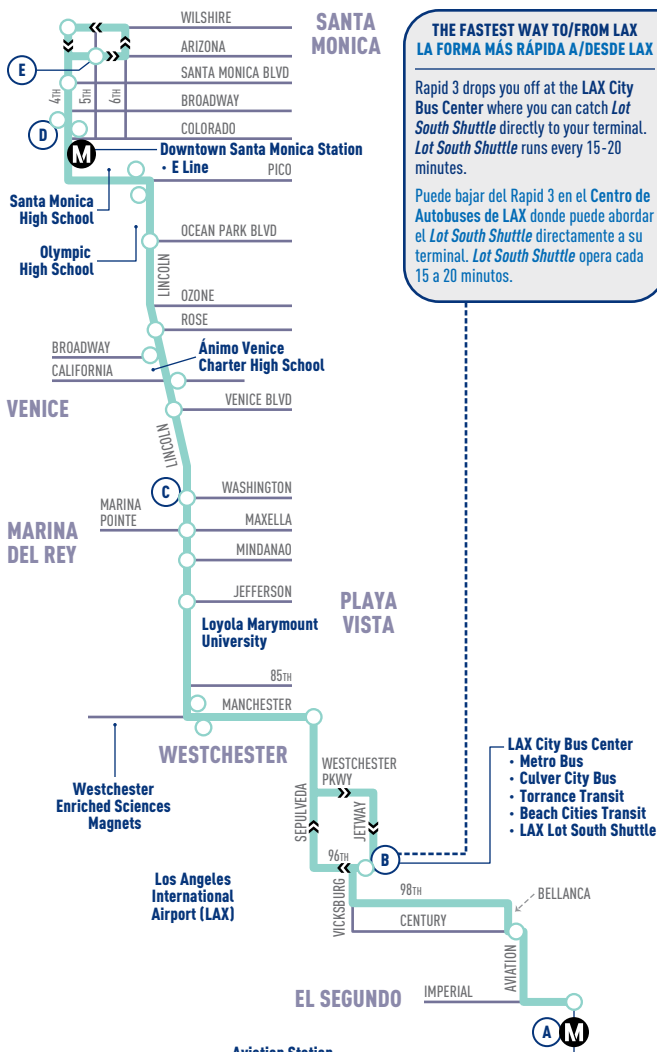

LINCOLN BLVD

rapid

3

MONDAY-FRIDAY SERVICE ONLY | NO OFF-PEAK SERVICE
SERVICIO SÓLO DE LUNES A VIERNES | NO HAY SERVICIO DURANTE HORAS NO PICO

**THE FASTEST WAY TO/FROM LAX
LA FORMA MÁS RÁPIDA A/DESDE LAX**

Rapid 3 drops you off at the **LAX City Bus Center** where you can catch *Lot South Shuttle* directly to your terminal. *Lot South Shuttle* runs every 15-20 minutes.

Puede bajar del Rapid 3 en el **Centro de Autobuses de LAX** donde puede abordar el *Lot South Shuttle* directamente a su terminal. *Lot South Shuttle* opera cada 15 a 20 minutos.

- LAX City Bus Center**
- Metro Bus
 - Culver City Bus
 - Torrance Transit
 - Beach Cities Transit
 - LAX Lot South Shuttle

- Aviation Station**
- C Line
 - Metro Bus
 - Culver City Bus
 - Gardena Bus
 - Beach Cities Transit
 - LAX Shuttle "G"

MARTIN LUTHER KING JR. DAY
INDEPENDENCE DAY
DAY AFTER THANKSGIVING

WEEKDAY | DURANTE LA SEMANA

DOWNTOWN SANTA MONICA TO AVIATION STATION C LINE

ARIZONA & 5 TH E	4 TH & SANTA MONICA PLACE (DOWNTOWN SANTA MONICA STATION) D	LINCOLN & WASHINGTON C	LAX CITY BUS CENTER (BAY 13) B	AVIATION STATION A
3:10	3:16	3:43	4:01	4:14
3:25	3:31	3:58	4:16	4:29
3:55	4:01	4:31	4:49	5:02
5:10	5:16	5:46	6:04	6:17