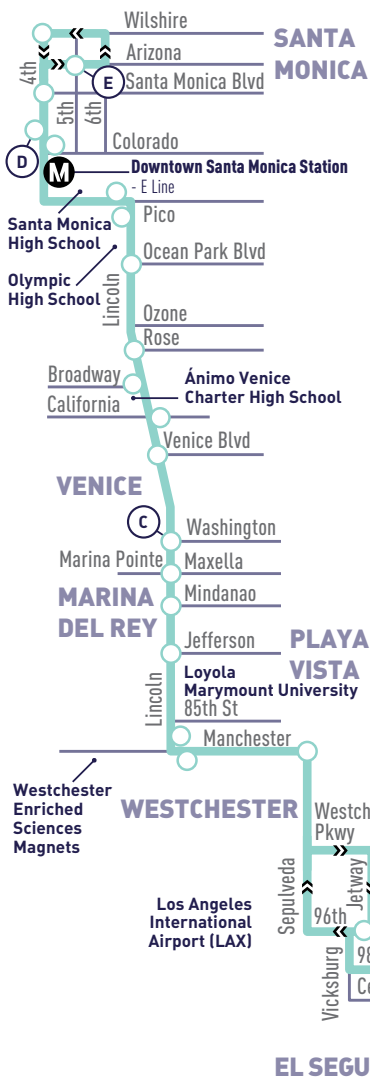

LINCOLN BLVD

rapid

3

MONDAY - FRIDAY SERVICE ONLY
NO MIDDAY SERVICE
SERVICIO DE LUNES - VIERNES SOLAMENTE
NO HAY SERVICIO DE MEDIODÍA

- Big Blue Bus Stop
Parada de Big Blue Bus
- Timepoint
Punto de Tiempo
- Metro Rail Station
Estación de Metro Rail

THE FASTEST WAY TO/FROM LAX
LA FORMA MÁS RÁPIDA A/DESDE LAX

Rapid 3 drops you off at the LAX City Bus Center where you can catch Lot South Shuttle directly to your terminal. Lot South Shuttle runs every 15-20 minutes. Puede bajar del Rapid 3 en el Centro de Autobuses de LAX donde puede abordar el "Lot South Shuttle" directamente a su terminal. "Lot South Shuttle" opera cada 15 a 20 minutos.

- LAX City Bus Center**
- Metro Bus
 - Culver City Bus
 - Torrance Transit
 - Beach Cities Transit
 - LAX Lot South Shuttle

- Aviation Station (A, M)**
- C Line
 - Metro Bus
 - Culver City Bus
 - Gardena Bus
 - Beach Cities Transit
 - LAX Shuttle "G"

Good Bus Karma

Say no to sprawl: Your bag belongs on your lap, not on the seat next to you.

ALL PM
TIMES IN
BOLD

RAPID

3