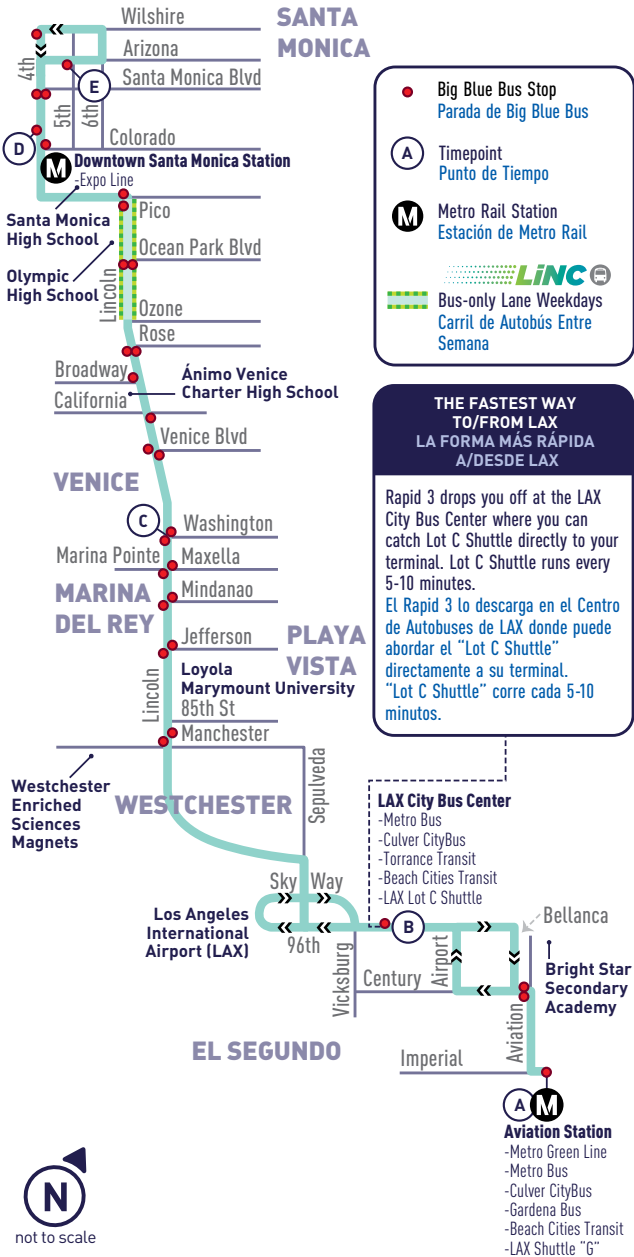

LINCOLN BLVD

rapid

3

AVIATION STATION GREEN LINE TO DOWNTOWN SANTA MONICA

WEEKDAY
DURANTE LA SEMANA

| Aviation Station (Bay 1) (A) | LAX City Bus Center (Bay 12) (B) | Lincoln & Washington (C) | Arizona & 5th (E) |
|--|--|---------------------------------------|--------------------------------|
| 5:35 | 5:42 | 5:54 | 6:10 |
| 5:48 | 5:55 | 6:07 | 6:23 |
| 6:00 | 6:08 | 6:21 | 6:41 |
| Then service every 12 minutes or less until: | | | |
| 9:49 | 9:58 | 10:15 | 10:40 |
| Then service every 15 minutes at: | | | |
| :04 | :13 | :30 | :55 |
| :19 | :28 | :45 | :10 |
| :34 | :43 | :00 | :25 |
| :49 | :58 | :15 | :40 |
| Until: | | | |
| 3:04 | 3:13 | 3:30 | 3:55 |
| 3:19 | 3:28 | 3:45 | 4:10 |
| 3:33 | 3:42 | 3:59 | 4:24 |
| 3:47 | 3:56 | 4:13 | 4:38 |
| Then service every 14 minutes until: | | | |
| 5:25 | 5:34 | 5:51 | 6:16 |
| 5:40 | 5:49 | 6:06 | 6:31 |
| 5:57 | 6:06 | 6:23 | 6:48 |
| 6:12 | 6:21 | 6:38 | 7:03 |
| 6:30 | 6:38 | 6:53 | 7:15 |
| 7:00 | 7:08 | 7:23 | 7:45 |
| 7:30 | 7:38 | 7:52 | 8:10 |

Be Safe!

Stand behind the yellow line. It's best to stay seated whenever possible, but if the bus is full, the law requires that passengers remain behind the yellow line. Do hold onto the handrails to help keep your balance.

ALL PM
TIMES IN
BOLD

RAPID

3

Trip operates Sundays only from June 17, 2018 to September 2, 2018./Viaje opera solamente los domingos y días festivos del 17 de junio de 2018 al 2 de septiembre de 2018.