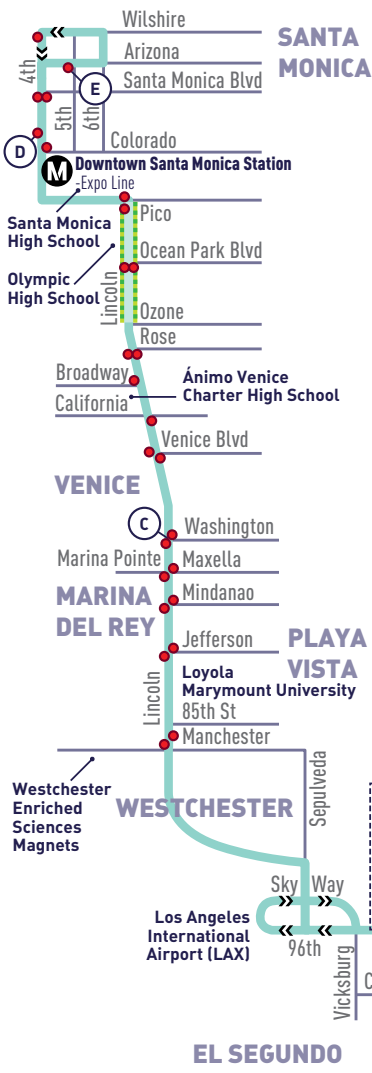

LINCOLN BLVD

rapid

3

not to scale

- Big Blue Bus Stop/
Parada de Big Blue Bus
- A Timepoint/Punto de Tiempo
- M Metro Rail Station/
Estación de Metro Rail
- LINC
- Bus-only Lane Weekdays/
Carril de Autobús Entre
Semana

**THE FASTEST WAY
TO/FROM LAX
LA FORMA MÁS RÁPIDA
A/DESDE LAX**

Rapid 3 drops you off at the LAX City Bus Center where you can catch Lot C Shuttle directly to your terminal. Lot C Shuttle runs every 5-10 minutes./El Rapid 3 lo descarga en el Centro de Autobuses de LAX donde puede abordar el "Lot C Shuttle" directamente a su terminal. "Lot C Shuttle" corre cada 5-10 minutos.

LAX City Bus Center

- Metro Bus
- Culver City Bus
- Torrance Transit
- Beach Cities Transit
- LAX Lot C Shuttle

Aviation Station

- Metro Green Line
- Metro Bus
- Culver City Bus
- Gardena Bus
- Beach Cities Transit
- LAX Shuttle "G"

ALL PM
TIMES IN
BOLD

RAPID

3

DOWNTOWN SANTA MONICA TO AVIATION STATION GREEN LINE

WEEKDAY
DURANTE LA SEMANA

Arizona & 5th (E)	4th & Santa Monica Place (Downtown SM Station) (D)	Lincoln & Washington (C)	LAX City Bus Center (Bay 11) (B)	Aviation Station (A)
6:33	6:37	6:48	7:03	7:13
6:47	6:52	7:04	7:20	7:31
7:01	7:06	7:18	7:34	7:45
7:13	7:18	7:31	7:49	8:00
7:25	7:30	7:43	8:01	8:12
7:37	7:42	7:58	8:17	8:28
7:50	7:55	8:11	8:30	8:41
8:03	8:08	8:24	8:43	8:54
8:17	8:22	8:38	8:57	9:08
8:32	8:37	8:53	9:12	9:23
8:47	8:52	9:08	9:27	9:38
Then service every 15 minutes at:				
:02	:07	:23	:42	:55
:17	:22	:38	:57	:10
:32	:37	:53	:12	:25
:47	:52	:08	:27	:40
Until:				
2:02	2:08	2:31	2:51	3:04
2:17	2:23	2:46	3:06	3:19
2:28	2:34	2:57	3:17	3:30
2:39	2:45	3:11	3:32	3:46
2:50	2:56	3:22	3:43	3:57
Then service every 10 minutes until:				
6:15	6:22	6:46	7:06	7:21
6:30	6:37	7:01	7:21	7:36
6:45	6:52	7:16	7:36	7:51
7:00	7:06	7:31	7:51	8:05
7:15	7:21	7:43	8:02	8:15
7:35	7:41	8:03	8:22	8:35
7:55	8:01	8:20	8:38	8:50
8:15	8:21	8:37	8:54	9:05
8:35	8:41	8:57	9:14	9:25
9:00	9:06	9:22	9:39	9:50
9:30	9:36	9:52	10:09	10:20
10:00	10:06	10:22	10:39	10:50