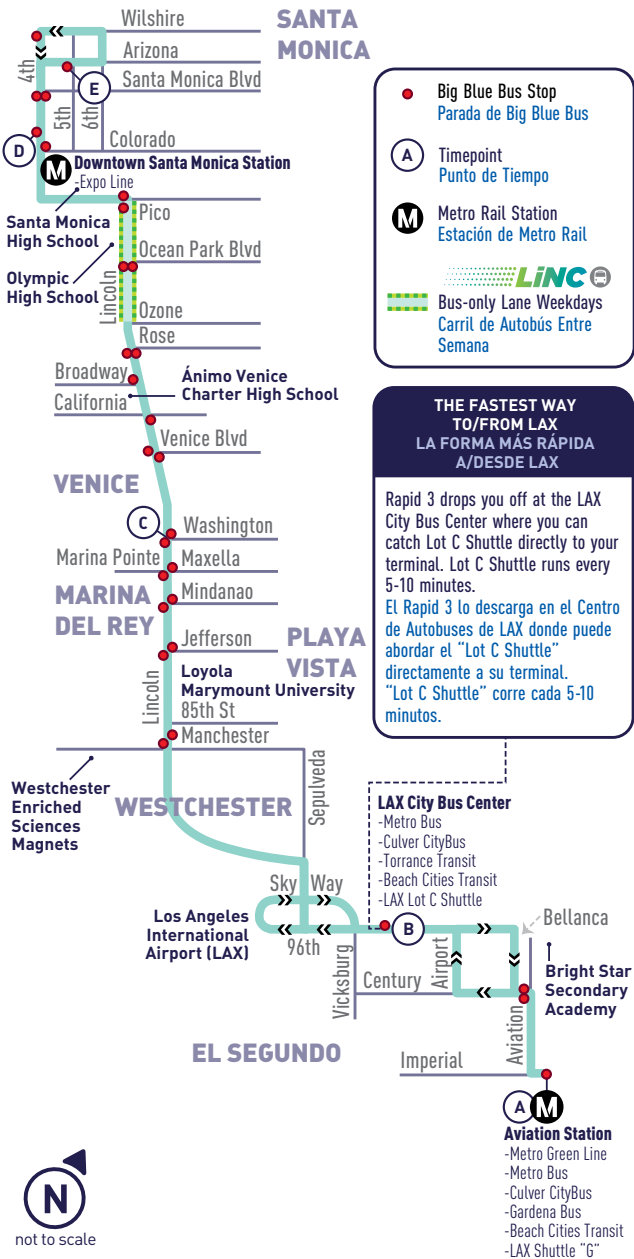

LINCOLN BLVD

rapid

3

SANTA MONICA

- Big Blue Bus Stop
Parada de Big Blue Bus
- (A) Timepoint
Punto de Tiempo
- (M) Metro Rail Station
Estación de Metro Rail

LINC

Bus-only Lane Weekdays
Carril de Autobús Entre Semana

THE FASTEST WAY TO/FROM LAX
LA FORMA MÁS RÁPIDA A/DESDE LAX

Rapid 3 drops you off at the LAX City Bus Center where you can catch Lot C Shuttle directly to your terminal. Lot C Shuttle runs every 5-10 minutes.
El Rapid 3 lo descarga en el Centro de Autobuses de LAX donde puede abordar el "Lot C Shuttle" directamente a su terminal. "Lot C Shuttle" corre cada 5-10 minutos.

LAX City Bus Center

- Metro Bus
- Culver CityBus
- Torrance Transit
- Beach Cities Transit
- LAX Lot C Shuttle

Bright Star Secondary Academy

Aviation Station

- Metro Green Line
- Metro Bus
- Culver CityBus
- Gardena Bus
- Beach Cities Transit
- LAX Shuttle "G"

DOWNTOWN SANTA MONICA TO AVIATION STATION GREEN LINE

**SUNDAY
DOMINGO**

Arizona & 5th (E)	4th & Santa Monica Place (Downtown SM Station) (D)	Lincoln & Washington (C)	LAX City Bus Center (Bay 11) (B)	Aviation Station (A)
10:09	10:15	10:30	10:45	10:54
10:39	10:46	11:04	11:20	11:29
11:09	11:16	11:34	11:50	11:59
11:39	11:46	12:04	12:20	12:29
Then service every 30 minutes at:				
:09	:16	:37	:56	:09
:39	:46	:07	:26	:39
Until:				
3:09	3:17	3:40	3:58	4:09
3:39	3:47	4:10	4:28	4:39
4:09	4:17	4:40	4:58	5:09
4:39	4:47	5:10	5:28	5:39
5:09	5:17	5:40	5:58	6:09
5:39	5:47	6:10	6:28	6:39
6:04	6:12	6:34	6:51	7:02
6:34	6:42	7:04	7:21	7:32
7:04	7:12	7:33	7:50	8:00
7:34	7:42	8:03	8:20	8:30
8:04	8:11	8:30	8:47	8:57
8:34	8:41	8:59	9:15	9:24
9:04	9:11	9:29	9:45	9:54