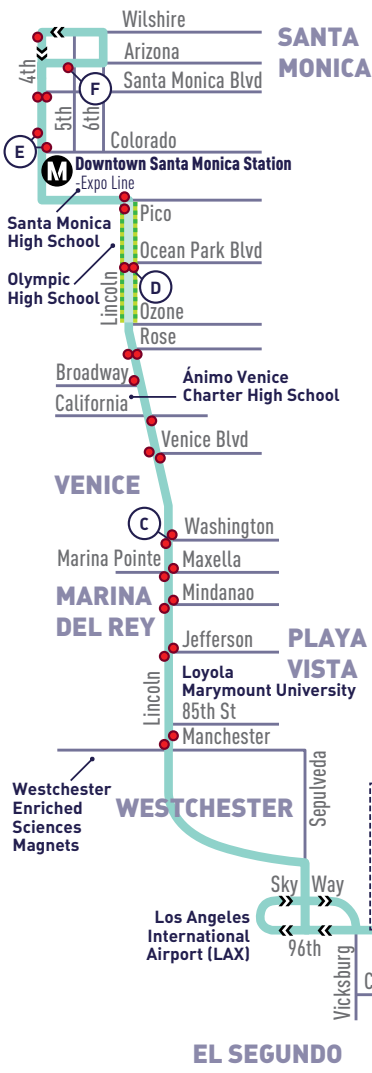

LINCOLN BLVD

rapid

3

not to scale

- Big Blue Bus Stop/
Parada de Big Blue Bus
- Ⓐ Timepoint/Punto de Tiempo
- Ⓜ Metro Rail Station/
Estación de Metro Rail

LINC

Bus-only lane weekdays./
Carril de autobús entre semana.

THE FASTEST WAY TO/FROM LAX
LA FORMA MÁS RÁPIDA A/DESDE LAX

Rapid 3 drops you off at the LAX City Bus Center where you can catch Lot C Shuttle directly to your terminal. Lot C Shuttle runs every 5-10 minutes./El Rapid 3 lo descarga en el Centro de Autobuses de LAX donde puede abordar el "Lot C Shuttle" directamente a su terminal. "Lot C Shuttle" corre cada 5-10 minutos.

LAX City Bus Center

- Metro Bus
- Culver City Bus
- Torrance Transit
- Beach Cities Transit
- LAX Lot C Shuttle

Bright Star Secondary Academy

Aviation Station

- Metro Green Line
- Metro Bus
- Culver City Bus
- Gardena Bus
- Beach Cities Transit
- LAX Shuttle "G"