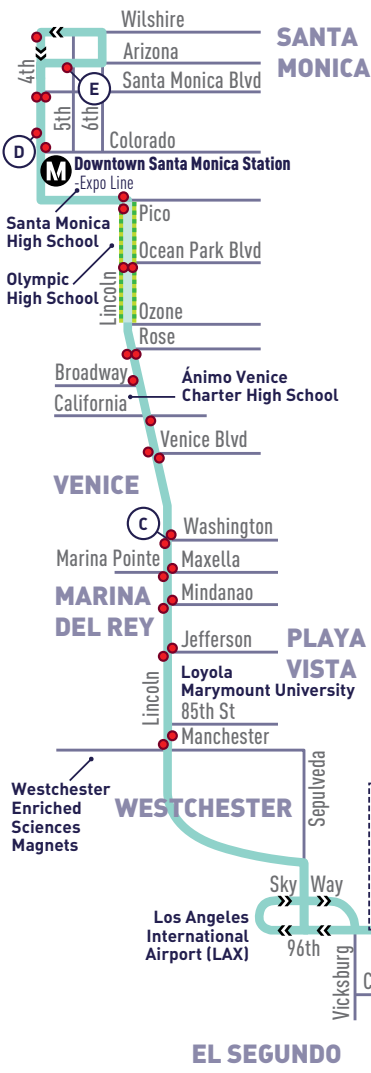

LINCOLN BLVD

rapid

3

- Big Blue Bus Stop
Parada de Big Blue Bus
- A Timepoint
Punto de Tiempo
- M Metro Rail Station
Estación de Metro Rail

LINC

Bus-Only Lane Weekdays
Carril de Autobús Entre Semana

THE FASTEST WAY TO/FROM LAX
LA FORMA MÁS RÁPIDA A/DESDE LAX

Rapid 3 drops you off at the LAX City Bus Center where you can catch Lot C Shuttle directly to your terminal. Lot C Shuttle runs every 5-10 minutes.
El Rapid 3 lo descarga en el Centro de Autobuses de LAX donde puede abordar el "Lot C Shuttle" directamente a su terminal. "Lot C Shuttle" corre cada 5-10 minutos.

LAX City Bus Center

- Metro Bus
- Culver City Bus
- Torrance Transit
- Beach Cities Transit
- LAX Lot C Shuttle

Bright Star Secondary Academy

Aviation Station

- Metro Green Line
- Metro Bus
- Culver City Bus
- Gardena Bus
- Beach Cities Transit
- LAX Shuttle "G"

ALL PM
TIMES IN
BOLD

RAPID

3

DOWNTOWN SANTA MONICA TO AVIATION STATION GREEN LINE

**SUNDAY
DOMINGO**

E Arizona & 5th	D 4th & Santa Monica Place (Downtown SM Station)	C Lincoln & Washington	B LAX City Bus Center (Bay 11)	A Aviation Station
9:59	10:05	10:23	10:39	10:49
10:23	10:29	10:47	11:03	11:13
10:49	10:56	11:15	11:32	11:42
11:14	11:21	11:40	11:57	12:07
11:39	11:46	12:05	12:22	12:32
12:04	12:12	12:33	12:50	1:00
12:29	12:37	12:58	1:15	1:25
12:53	1:01	1:22	1:39	1:49
1:19	1:27	1:48	2:05	2:15
1:44	1:52	2:13	2:30	2:40
2:09	2:17	2:38	2:55	3:05
2:34	2:42	3:03	3:20	3:30
2:59	3:08	3:30	3:48	3:59
3:23	3:32	3:54	4:12	4:23
3:49	3:58	4:20	4:38	4:49
4:14	4:23	4:45	5:03	5:14
4:39	4:48	5:10	5:28	5:39
5:04	5:13	5:35	5:53	6:04
5:29	5:38	6:00	6:18	6:29
5:53	6:02	6:24	6:42	6:53
6:18	6:27	6:47	7:04	7:15
6:44	6:53	7:13	7:30	7:41
7:09	7:17	7:36	7:52	8:03