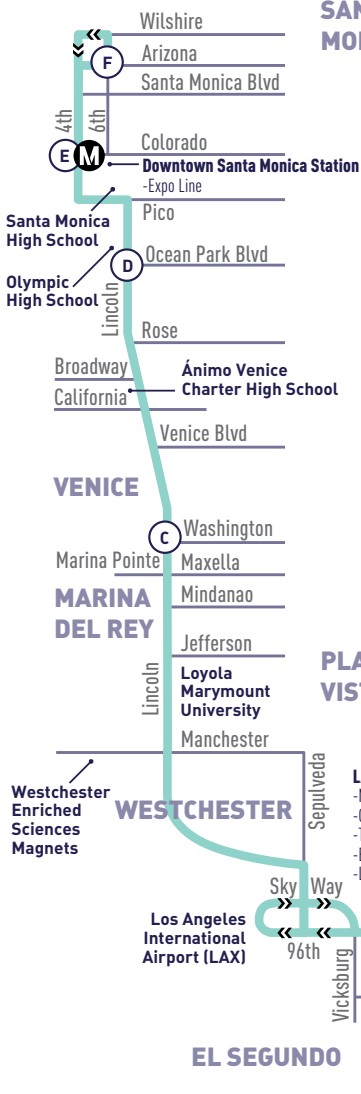

LINCOLN BLVD

rapid

3

SANTA MONICA

(A) Timepoint/Punto de Tiempo
(M) Metro Rail Station/ Estación de Metro Rail

**THE FASTEST WAY TO/FROM LAX
LA FORMA MÁS RÁPIDA A/DESDE LAX**

Rapid 3 drops you off at the LAX City Bus Center where you can catch Lot C Shuttle directly to your terminal. Lot C Shuttle runs every 5-10 minutes. /El Rapid 3 lo descarga en el Centro de Autobuses de LAX donde puede abordar el "Lot C Shuttle" directamente a su terminal. "Lot C Shuttle" corre cada 5-10 minutos.

PLAYA VISTA

- LAX City Bus Center**
- Metro Bus
 - Culver City Bus
 - Torrance Transit
 - Beach Cities Transit
 - LAX Lot C Shuttle

Bright Star Secondary Academy

- Aviation Station**
- Metro Green Line
 - Metro Bus
 - Culver City Bus
 - Gardena Bus
 - Beach Cities Transit
 - LAX Shuttle "G"

RAPID 3 STOPS

STOPS TO DOWNTOWN SANTA MONICA	STOPS TO AVIATION STATION GREEN LINE
Aviation Station Green Line (Bay 1)	Arizona & 5th
Century & Aviation	4th & Wilshire
LAX City Bus Center (Bay 12)	4th & Santa Monica
Lincoln & Manchester	4th & Santa Monica Place (Downtown SM Station)
Lincoln & Jefferson	Lincoln & Pico
Lincoln & Mindanao	Lincoln & Ocean Park
Lincoln & Maxella	Lincoln & Rose
Lincoln & Washington	Lincoln & Broadway
Lincoln & Venice	Lincoln & Venice
Lincoln & California	Lincoln & Washington
Lincoln & Rose	Lincoln & Marina Pointe
Lincoln & Ocean Park	Lincoln & Mindanao
Pico & Lincoln	Lincoln & Jefferson
4th & Colorado (Downtown SM Station)	Lincoln & Manchester
4th & Santa Monica	LAX City Bus Center (Bay 11)
Arizona & 5th	Century & Aviation
	Aviation Station Green Line

Trip operates Sundays from June 18 - September 3./
Viaje opera los domingos del 18 de junio al 3 de septiembre.

ALL PM
TIMES IN
BOLD

RAPID

3