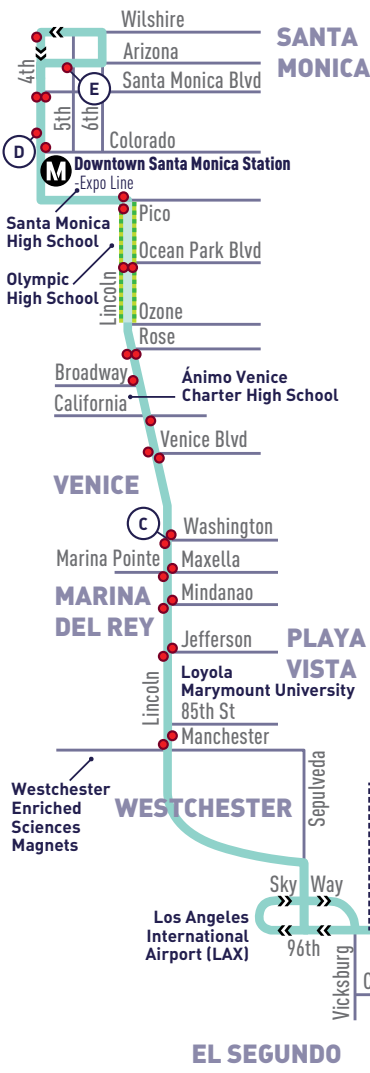

LINCOLN BLVD

rapid

3

not to scale

- Big Blue Bus Stop/
Parada de Big Blue Bus
- A Timepoint/Punto de Tiempo
- M Metro Rail Station/
Estación de Metro Rail
- LINC
- Bus-only Lane Weekdays/
Carril de Autobús Entre
Semana

**THE FASTEST WAY
TO/FROM LAX
LA FORMA MÁS RÁPIDA
A/DESDE LAX**

Rapid 3 drops you off at the LAX City Bus Center where you can catch Lot C Shuttle directly to your terminal. Lot C Shuttle runs every 5-10 minutes./El Rapid 3 lo descarga en el Centro de Autobuses de LAX donde puede abordar el "Lot C Shuttle" directamente a su terminal. "Lot C Shuttle" corre cada 5-10 minutos.

LAX City Bus Center

- Metro Bus
- Culver City Bus
- Torrance Transit
- Beach Cities Transit
- LAX Lot C Shuttle

Aviation Station

- Metro Green Line
- Metro Bus
- Culver City Bus
- Gardena Bus
- Beach Cities Transit
- LAX Shuttle "G"

ALL PM
TIMES IN
BOLD

RAPID

3

DOWNTOWN SANTA MONICA TO AVIATION STATION GREEN LINE

WEEKDAY
DURANTE LA SEMANA

Arizona & 5th (E)	4th & Santa Monica Place (Downtown SM Station) (D)	Lincoln & Washington (C)	LAX City Bus Center (Bay 11) (B)	Aviation Station (A)
6:33	6:37	6:48	7:03	7:13
6:47	6:52	7:04	7:20	7:31
7:01	7:06	7:18	7:34	7:45
7:13	7:18	7:31	7:49	8:00
7:25	7:30	7:43	8:01	8:12
7:37	7:42	7:58	8:17	8:28
7:50	7:55	8:11	8:30	8:41
8:03	8:08	8:24	8:43	8:54
8:17	8:22	8:38	8:57	9:08
8:32	8:37	8:53	9:12	9:23
8:47	8:52	9:08	9:27	9:38
Then service every 15 minutes at:				
:02	:07	:23	:42	:55
:17	:22	:38	:57	:10
:32	:37	:53	:12	:25
:47	:52	:08	:27	:40
Until:				
2:02	2:08	2:31	2:51	3:04
2:17	2:23	2:46	3:06	3:19
2:28	2:34	2:57	3:17	3:30
2:39	2:45	3:11	3:32	3:46
2:50	2:56	3:22	3:43	3:57
Then service every 10 minutes until:				
6:15	6:22	6:46	7:06	7:21
6:30	6:37	7:01	7:21	7:36
6:45	6:52	7:16	7:36	7:51
7:00	7:06	7:31	7:51	8:05
7:15	7:21	7:43	8:02	8:15
7:35	7:41	8:03	8:22	8:35
7:55	8:01	8:20	8:38	8:50
8:15	8:21	8:37	8:54	9:05
8:35	8:41	8:57	9:14	9:25
9:00	9:06	9:22	9:39	9:50
9:30	9:36	9:52	10:09	10:20
10:00	10:06	10:22	10:39	10:50