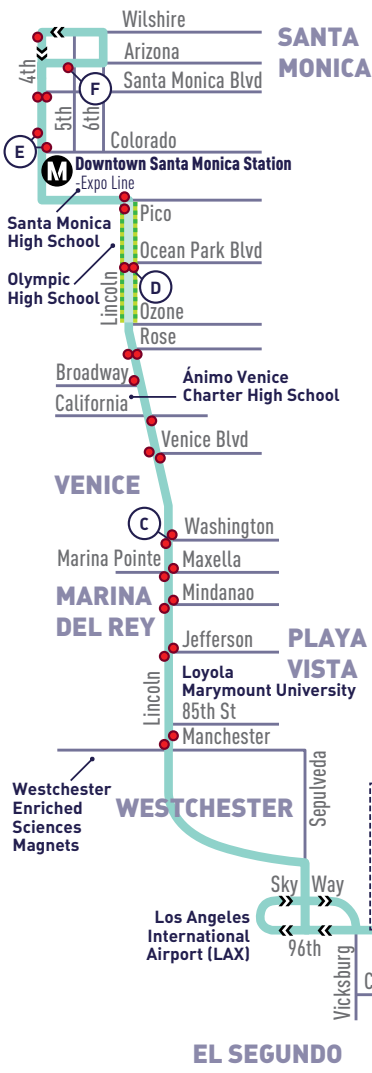

LINCOLN BLVD

rapid

3

not to scale

- Big Blue Bus Stop/
Parada de Big Blue Bus
- A Timepoint/Punto de Tiempo
- M Metro Rail Station/
Estación de Metro Rail

LINC

Bus-only lane weekdays./
Carril de autobús entre semana.

**THE FASTEST WAY
TO/FROM LAX
LA FORMA MÁS RÁPIDA
A/DESDE LAX**

Rapid 3 drops you off at the LAX City Bus Center where you can catch Lot C Shuttle directly to your terminal. Lot C Shuttle runs every 5-10 minutes./El Rapid 3 lo descarga en el Centro de Autobuses de LAX donde puede abordar el "Lot C Shuttle" directamente a su terminal. "Lot C Shuttle" corre cada 5-10 minutos.

LAX City Bus Center

- Metro Bus
- Culver City Bus
- Torrance Transit
- Beach Cities Transit
- LAX Lot C Shuttle

Bright Star Secondary Academy

Aviation Station

- Metro Green Line
- Metro Bus
- Culver City Bus
- Gardena Bus
- Beach Cities Transit
- LAX Shuttle "G"