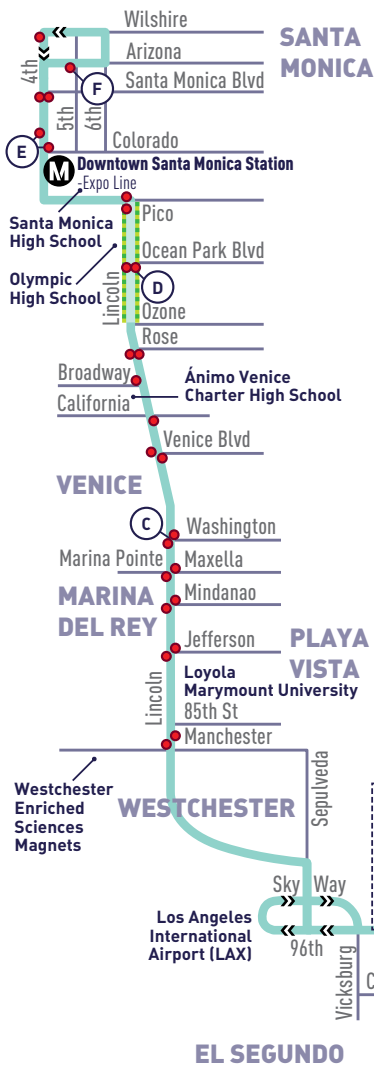

LINCOLN BLVD

rapid

3

not to scale

- Big Blue Bus Stop/
Parada de Big Blue Bus
- Ⓐ Timepoint/Punto de Tiempo
- Ⓜ Metro Rail Station/
Estación de Metro Rail

LINC

Bus-only lane weekdays./
Carril de autobús entre semana.

**THE FASTEST WAY TO/FROM LAX
LA FORMA MÁS RÁPIDA A/DESDE LAX**

Rapid 3 drops you off at the LAX City Bus Center where you can catch Lot C Shuttle directly to your terminal. Lot C Shuttle runs every 5-10 minutes./El Rapid 3 lo descarga en el Centro de Autobuses de LAX donde puede abordar el "Lot C Shuttle" directamente a su terminal. "Lot C Shuttle" corre cada 5-10 minutos.

LAX City Bus Center

- Metro Bus
- Culver City Bus
- Torrance Transit
- Beach Cities Transit
- LAX Lot C Shuttle

Aviation Station

- Metro Green Line
- Metro Bus
- Culver City Bus
- Gardena Bus
- Beach Cities Transit
- LAX Shuttle "G"

Be Safe!

Stand behind the yellow line. It's best to stay seated whenever possible, but if the bus is full, the law requires that passengers remain behind the yellow line. Do hold onto the handrails to help keep your balance.