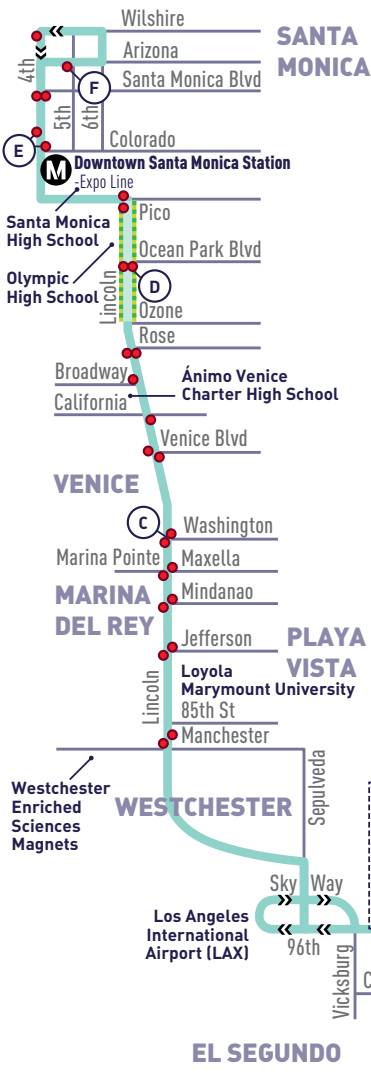

LINCOLN BLVD

rapid

3

not to scale

- Big Blue Bus Stop/  
Parada de Big Blue Bus
- A Timepoint/Punto de Tiempo
- M Metro Rail Station/  
Estación de Metro Rail

**LINC**

Bus-only lane weekdays./  
Carril de autobús entre semana.

**THE FASTEST WAY  
TO/FROM LAX  
LA FORMA MÁS RÁPIDA  
A/DESDE LAX**

Rapid 3 drops you off at the LAX City Bus Center where you can catch Lot C Shuttle directly to your terminal. Lot C Shuttle runs every 5-10 minutes./El Rapid 3 lo descarga en el Centro de Autobuses de LAX donde puede abordar el "Lot C Shuttle" directamente a su terminal. "Lot C Shuttle" corre cada 5-10 minutos.

**LAX City Bus Center**

- Metro Bus
- Culver City Bus
- Torrance Transit
- Beach Cities Transit
- LAX Lot C Shuttle

**Bright Star Secondary Academy**

**Aviation Station**

- Metro Green Line
- Metro Bus
- Culver City Bus
- Gardena Bus
- Beach Cities Transit
- LAX Shuttle "G"

# DOWNTOWN SANTA MONICA TO AVIATION STATION GREEN LINE