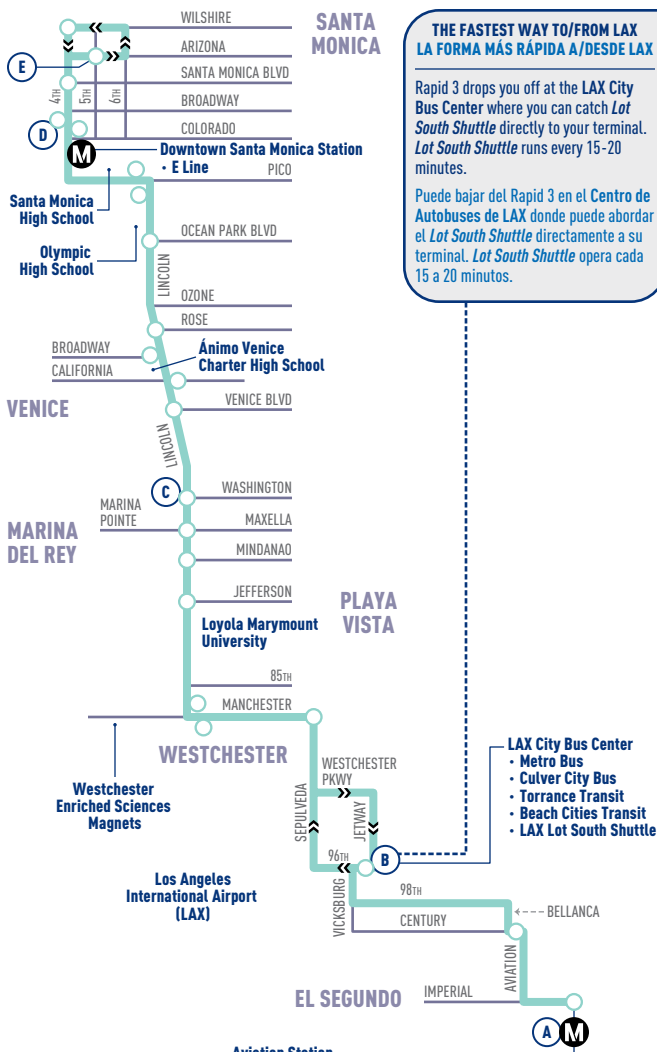

LINCOLN BLVD

rapid

3

MONDAY-FRIDAY SERVICE ONLY | NO OFF-PEAK SERVICE
SERVICIO SÓLO DE LUNES A VIERNES | NO HAY SERVICIO DURANTE HORAS NO PICO

- (A)** TIMEPOINT
PUNTO DE TIEMPO
- (○)** BIG BLUE BUS STOP
PARADA DE BIG BLUE BUS
- (M)** METRO RAIL STATION
ESTACIÓN DE METRO RAIL

NOT TO SCALE

WEEKDAY | DURANTE LA SEMANA

AVIATION STATION C LINE TO DOWNTOWN SANTA MONICA

AVIATION STATION (BAY 1) A	LAX CITY BUS CENTER (BAY 1) B	LINCOLN & WASHINGTON C	ARIZONA & 5 TH E
7:05	7:14	7:32	7:53
7:20	7:29	7:53	8:20
7:35	7:44	8:08	8:35
7:50	7:59	8:23	8:50
8:05	8:14	8:38	9:05

NO MIDDAY OR EVENING SERVICE

RAPID 3 DOES NOT OPERATE ON WEEKENDS OR THE FOLLOWING HOLIDAYS:

RAPID 3 NO OPERA LOS FINES DE SEMANA, NI EN LOS SIGUIENTES DÍAS FESTIVOS:

NEW YEAR'S EVE
PRESIDENTS' DAY
LABOR DAY
CHRISTMAS EVE

NEW YEAR'S DAY
MEMORIAL DAY
THANKSGIVING DAY
CHRISTMAS

MARTIN LUTHER KING JR. DAY
INDEPENDENCE DAY
DAY AFTER THANKSGIVING

WEEKDAY | DURANTE LA SEMANA

DOWNTOWN SANTA MONICA TO AVIATION STATION C LINE

ARIZONA & 5 TH E	4 TH & SANTA MONICA PLACE (DOWNTOWN SANTA MONICA STATION) D	LINCOLN & WASHINGTON C	LAX CITY BUS CENTER (BAY 13) B	AVIATION STATION A
3:10	3:17	3:48	4:17	4:25
3:25	3:32	4:03	4:32	4:40
3:55	4:02	4:33	5:02	5:10
5:10	5:17	5:48	6:17	6:25