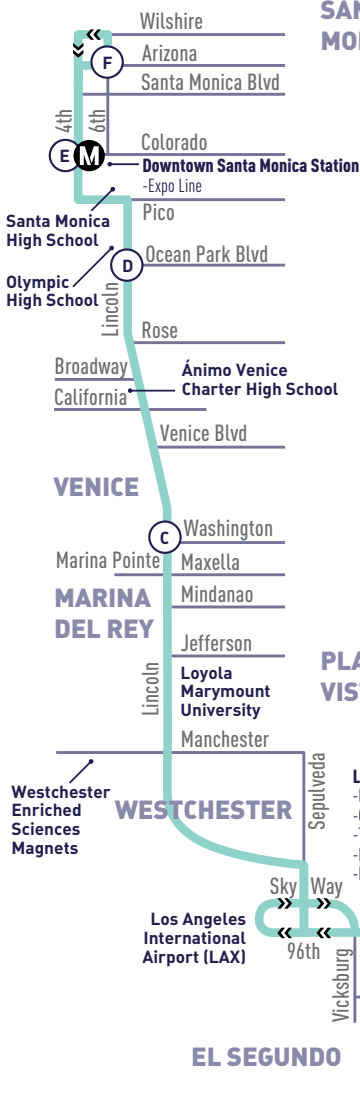

LINCOLN BLVD

rapid

3

SANTA MONICA

not to scale

- (A)** Timepoint/Punto de Tiempo
- (M)** Metro Rail Station/ Estación de Metro Rail

THE FASTEST WAY TO/FROM LAX
LA FORMA MÁS RÁPIDA A/DESDE LAX

Rapid 3 drops you off at the LAX City Bus Center where you can catch Lot C Shuttle directly to your terminal. Lot C Shuttle runs every 5-10 minutes. /El Rapid 3 lo descarga en el Centro de Autobuses de LAX donde puede abordar el "Lot C Shuttle" directamente a su terminal. "Lot C Shuttle" corre cada 5-10 minutos.

PLAYA VISTA

LAX City Bus Center

- Metro Bus
- Culver City Bus
- Torrance Transit
- Beach Cities Transit
- LAX Lot C Shuttle

Aviation Station

- Metro Green Line
- Metro Bus
- Culver City Bus
- Gardena Bus
- Beach Cities Transit
- LAX Shuttle "G"

RAPID 3 STOPS

STOPS TO DOWNTOWN SANTA MONICA	STOPS TO AVIATION STATION GREEN LINE
Aviation Station Green Line (Bay 1)	Arizona & 5th
Century & Aviation	4th & Wilshire
LAX City Bus Center (Bay 12)	4th & Santa Monica
Lincoln & Manchester	4th & Santa Monica Place (Downtown SM Station)
Lincoln & Jefferson	Lincoln & Pico
Lincoln & Mindanao	Lincoln & Ocean Park
Lincoln & Maxella	Lincoln & Rose
Lincoln & Washington	Lincoln & Broadway
Lincoln & Venice	Lincoln & Venice
Lincoln & California	Lincoln & Washington
Lincoln & Rose	Lincoln & Marina Pointe
Lincoln & Ocean Park	Lincoln & Mindanao
Pico & Lincoln	Lincoln & Jefferson
4th & Colorado (Downtown SM Station)	Lincoln & Manchester
4th & Santa Monica	LAX City Bus Center (Bay 11)
Arizona & 5th	Century & Aviation
	Aviation Station Green Line

Trip operates Sundays from June 18 - September 3./
Viaje opera los domingos del 18 de junio al 3 de septiembre.

ALL PM
TIMES IN
BOLD

RAPID

3