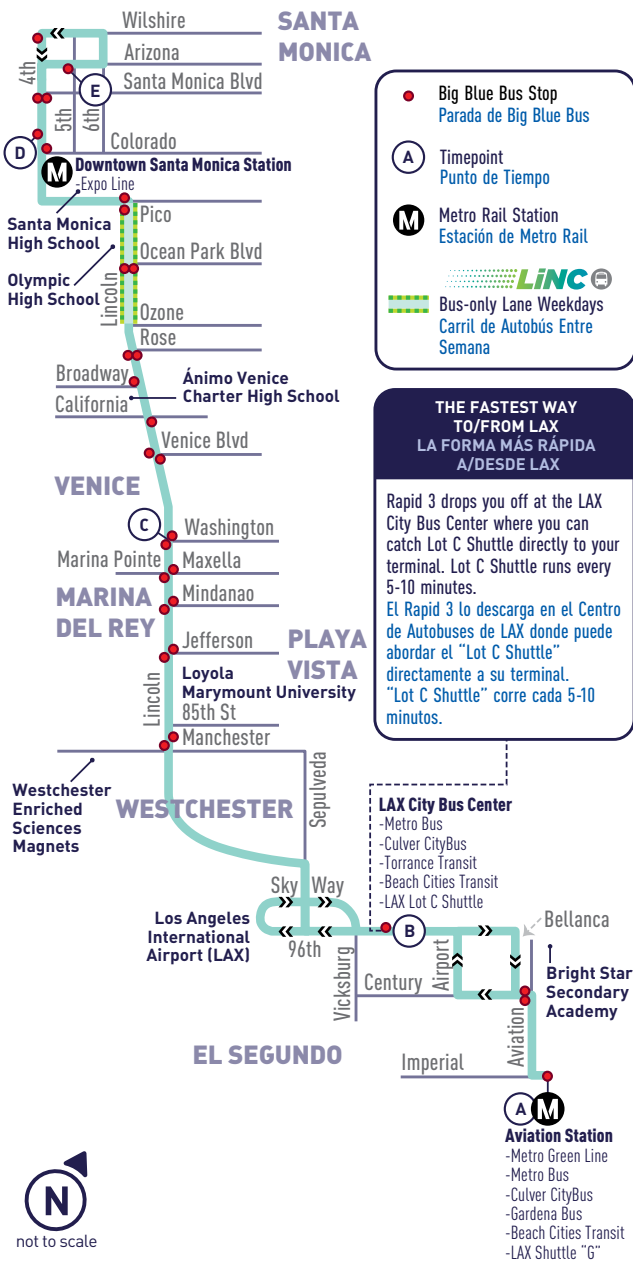

LINCOLN BLVD

rapid

3

SANTA MONICA

- Big Blue Bus Stop
Parada de Big Blue Bus
- Ⓐ Timepoint
Punto de Tiempo
- Ⓜ Metro Rail Station
Estación de Metro Rail

LINC
Bus-only Lane Weekdays
Carril de Autobús Entre Semana

THE FASTEST WAY TO/FROM LAX
LA FORMA MÁS RÁPIDA A/DESDE LAX

Rapid 3 drops you off at the LAX City Bus Center where you can catch Lot C Shuttle directly to your terminal. Lot C Shuttle runs every 5-10 minutes.
El Rapid 3 lo descarga en el Centro de Autobuses de LAX donde puede abordar el "Lot C Shuttle" directamente a su terminal. "Lot C Shuttle" corre cada 5-10 minutos.

LAX City Bus Center

- Metro Bus
- Culver CityBus
- Torrance Transit
- Beach Cities Transit
- LAX Lot C Shuttle

Aviation Station

- Metro Green Line
- Metro Bus
- Culver CityBus
- Gardena Bus
- Beach Cities Transit
- LAX Shuttle "G"

DOWNTOWN SANTA MONICA TO AVIATION STATION GREEN LINE

**SUNDAY
DOMINGO**

Arizona & 5th (E)	4th & Santa Monica Place (Downtown SM Station) (D)	Lincoln & Washington (C)	LAX City Bus Center (Bay 11) (B)	Aviation Station (A)
10:09	10:15	10:30	10:45	10:54
10:39	10:46	11:04	11:20	11:29
11:09	11:16	11:34	11:50	11:59
11:39	11:46	12:04	12:20	12:29
Then service every 30 minutes at:				
:09	:16	:37	:56	:09
:39	:46	:07	:26	:39
Until:				
3:09	3:17	3:40	3:58	4:09
3:39	3:47	4:10	4:28	4:39
4:09	4:17	4:40	4:58	5:09
4:39	4:47	5:10	5:28	5:39
5:09	5:17	5:40	5:58	6:09
5:39	5:47	6:10	6:28	6:39
6:04	6:12	6:34	6:51	7:02
6:34	6:42	7:04	7:21	7:32
7:04	7:12	7:33	7:50	8:00
7:34	7:42	8:03	8:20	8:30
8:04	8:11	8:30	8:47	8:57
8:34	8:41	8:59	9:15	9:24
9:04	9:11	9:29	9:45	9:54