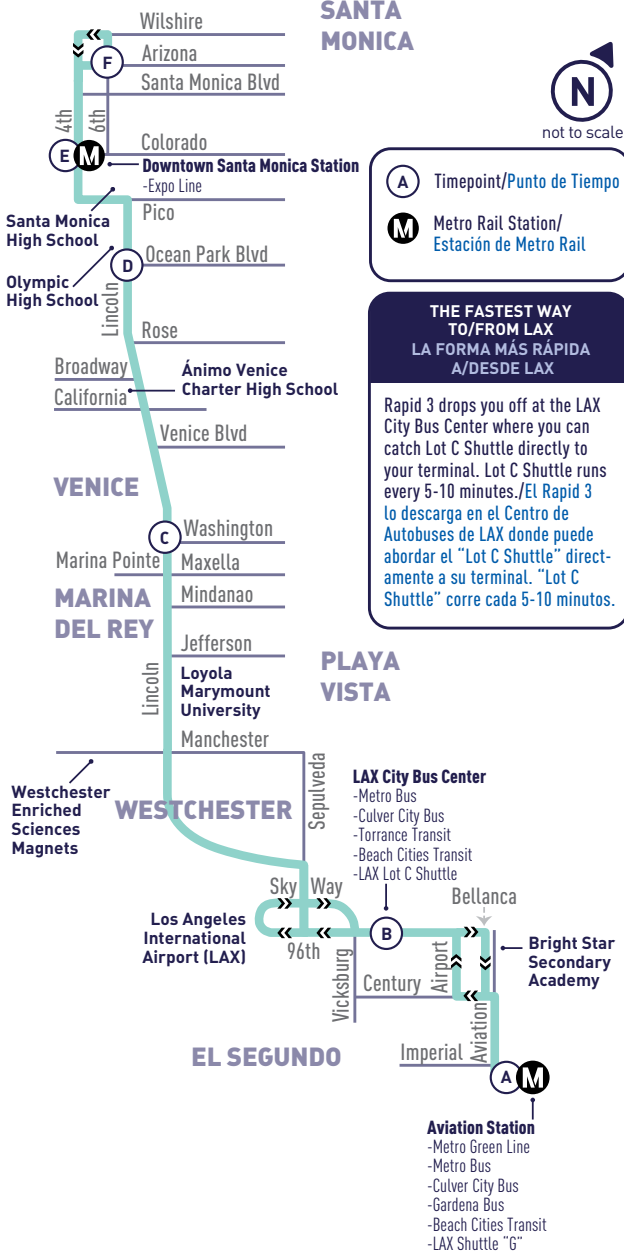

LINCOLN BLVD

rapid

3

SANTA MONICA

not to scale

- (A) Timepoint/Punto de Tiempo
- (M) Metro Rail Station/ Estación de Metro Rail

THE FASTEST WAY TO/FROM LAX
LA FORMA MÁS RÁPIDA A/DESDE LAX

Rapid 3 drops you off at the LAX City Bus Center where you can catch Lot C Shuttle directly to your terminal. Lot C Shuttle runs every 5-10 minutes. /El Rapid 3 lo descarga en el Centro de Autobuses de LAX donde puede abordar el "Lot C Shuttle" directamente a su terminal. "Lot C Shuttle" corre cada 5-10 minutos.

PLAYA VISTA

LAX City Bus Center

- Metro Bus
- Culver City Bus
- Torrance Transit
- Beach Cities Transit
- LAX Lot C Shuttle

Aviation Station

- Metro Green Line
- Metro Bus
- Culver City Bus
- Gardena Bus
- Beach Cities Transit
- LAX Shuttle "G"

RAPID 3 STOPS

STOPS TO DOWNTOWN SANTA MONICA	STOPS TO AVIATION STATION GREEN LINE
Aviation Station Green Line (Bay 1)	Arizona & 5th
Century & Aviation	4th & Wilshire
LAX City Bus Center (Bay 12)	4th & Santa Monica
Lincoln & Manchester	4th & Santa Monica Place (Downtown SM Station)
Lincoln & Jefferson	Lincoln & Pico
Lincoln & Mindanao	Lincoln & Ocean Park
Lincoln & Maxella	Lincoln & Rose
Lincoln & Washington	Lincoln & Broadway
Lincoln & Venice	Lincoln & Venice
Lincoln & California	Lincoln & Washington
Lincoln & Rose	Lincoln & Marina Pointe
Lincoln & Ocean Park	Lincoln & Mindanao
Pico & Lincoln	Lincoln & Jefferson
4th & Colorado (Downtown SM Station)	Lincoln & Manchester
4th & Santa Monica	LAX City Bus Center (Bay 11)
Arizona & 5th	Century & Aviation
	Aviation Station Green Line

Trip operates Sundays from June 18 - September 3./
Viaje opera los domingos del 18 de junio al 3 de septiembre.

ALL PM
TIMES IN
BOLD

RAPID

3