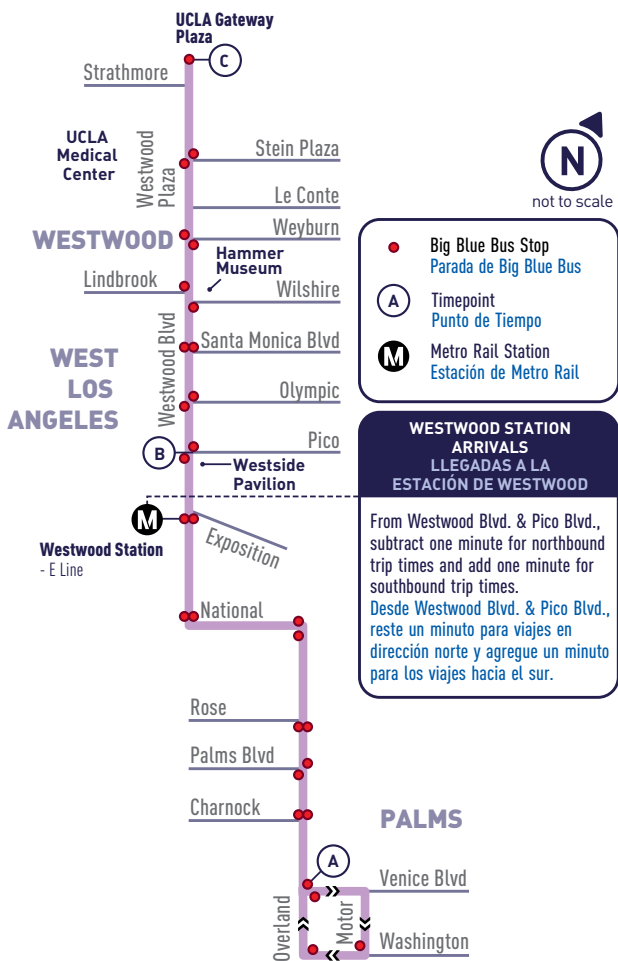

OVERLAND AVE &
UCLA/WESTWOOD

rapid

12

PALMS TO UCLA/WESTWOOD

**WEEKDAY
DURANTE LA SEMANA**

Overland & Venice (A)	Westwood & Pico (B)	UCLA Gateway Plaza (C)
5:34	5:41	5:53
5:46	5:53	6:05
5:58	6:05	6:17
6:10	6:17	6:29
6:22	6:29	6:41
Then service every 12 minutes until:		
5:47	5:54	6:08
6:02	6:09	6:23
6:17	6:24	6:38
6:32	6:39	6:53
6:47	6:54	7:08
7:06	7:13	7:25
7:26	7:33	7:45
7:47	7:53	8:05
8:07	8:13	8:25
8:27	8:33	8:45
8:47	8:53	9:05
9:07	9:13	9:25
9:27	9:33	9:44
9:47	9:53	10:04

ALL PM
TIMES IN
BOLD

RAPID
12

UCLA/WESTWOOD TO PALMS

WEEKDAY
DURANTE LA SEMANA

UCLA Gateway Plaza C	Westwood & Pico B	Overland & Venice A
6:10	6:22	6:34
6:22	6:34	6:46
6:34	6:46	6:58
6:46	6:58	7:10
6:58	7:10	7:22
Then service every 12 minutes until:		
7:15	7:29	7:41
7:30	7:43	7:55
7:50	8:03	8:15
8:10	8:22	8:34
8:30	8:42	8:54
8:50	9:02	9:14
9:10	9:21	9:33
9:30	9:41	9:53
9:50	10:01	10:13
10:10	10:21	10:33

ALL PM
TIMES IN
BOLD

RAPID
12

PALMS TO UCLA/WESTWOOD

WEEKEND LOS FINES DE SEMANA

Overland & Venice A	Westwood & Pico B	UCLA Gateway Plaza C
6:08	6:14	6:25
6:33	6:39	6:50
6:58	7:04	7:15
7:23	7:29	7:40
7:48	7:54	8:06
8:13	8:19	8:31
8:38	8:45	8:57
9:03	9:10	9:22
9:28	9:35	9:47
9:53	10:00	10:12
Then service every 21 minutes until:		
6:39	6:46	6:58
7:06	7:13	7:25
7:36	7:43	7:55
8:07	8:13	8:25
8:37	8:43	8:55
9:07	9:13	9:24
9:37	9:43	9:54

UCLA/WESTWOOD TO PALMS

WEEKEND LOS FINES DE SEMANA

UCLA Gateway Plaza C	Westwood & Pico B	Overland & Venice A
6:29	6:39	6:48
6:54	7:04	7:13
7:19	7:29	7:38
7:44	7:54	8:03
8:09	8:20	8:30
8:34	8:45	8:55
9:00	9:11	9:21
9:25	9:36	9:46
9:50	10:01	10:11
10:15	10:27	10:38
10:40	10:52	11:03
11:02	11:14	11:26
Then service every 21 minutes until:		
6:02	6:15	6:28
6:32	6:45	6:58
7:02	7:15	7:28
7:32	7:45	7:58
8:02	8:14	8:26
8:32	8:44	8:56
9:02	9:13	9:24
9:30	9:41	9:52
10:10	10:21	10:32