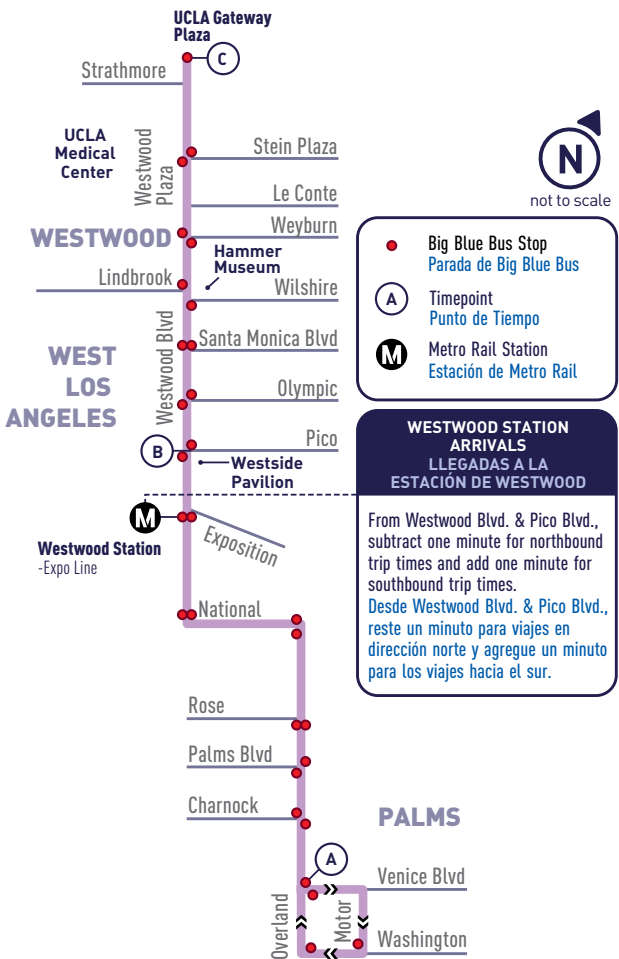

rapid
12

PALMS TO UCLA/WESTWOOD

WEEKDAY
DURANTE LA SEMANA

Overland & Venice A	Westwood & Pico B	UCLA Gateway Plaza C
5:33	5:41	5:53
5:48	5:56	6:08
6:00	6:08	6:20
6:10	6:19	6:32
6:20	6:29	6:42
6:30	6:39	6:52
6:40	6:49	7:02
6:50	7:00	7:14
7:00	7:10	7:24
Then service every 7 minutes or less until:		
9:00	9:11	9:28
Then service every 10 minutes or less until:		
10:00	10:10	10:26
Then service every 12 minutes or less until:		
5:34	5:44	6:01
5:48	5:58	6:15
6:03	6:13	6:29
6:23	6:33	6:49
6:43	6:52	7:07
7:03	7:12	7:27
7:23	7:32	7:47
7:45	7:53	8:06
8:05	8:13	8:26
8:25	8:32	8:45
8:45	8:52	9:05
9:05	9:12	9:25
9:25	9:32	9:45
9:45	9:52	10:03
10:05	10:12	10:23
10:45	10:52	11:03

Trip operates on Saturday only./Viaje opera solo en sábado.

ALL PM
TIMES IN
BOLD

RAPID
12

UCLA/WESTWOOD TO PALMS

WEEKEND LOS FINES DE SEMANA

UCLA Gateway Plaza C	Westwood & Pico B	Overland & Venice A
6:26	6:36	6:46
6:54	7:04	7:14
7:19	7:29	7:40
7:44	7:54	8:05
8:09	8:20	8:32
8:35	8:46	8:58
9:03	9:15	9:27
9:33	9:45	9:57
10:03	10:15	10:29
10:33	10:45	10:59
11:03	11:15	11:29
11:28	11:40	11:54
11:50	12:02	12:16
12:12	12:25	12:40
12:34	12:47	1:02
12:56	1:09	1:24
1:18	1:31	1:46
1:40	1:53	2:08
2:02	2:16	2:31
2:24	2:38	2:53
2:46	3:00	3:15
3:08	3:22	3:37
3:30	3:44	3:59
3:52	4:06	4:21
4:14	4:28	4:43
4:36	4:50	5:05
4:58	5:12	5:27
5:20	5:34	5:49
5:42	5:56	6:11
6:04	6:18	6:32
6:33	6:47	7:01
7:03	7:16	7:29
7:33	7:46	7:59
8:03	8:16	8:29
8:33	8:46	8:59
9:03	9:15	9:27
9:30	9:42	9:54
10:10	10:21	10:33
10:50	11:01	11:13