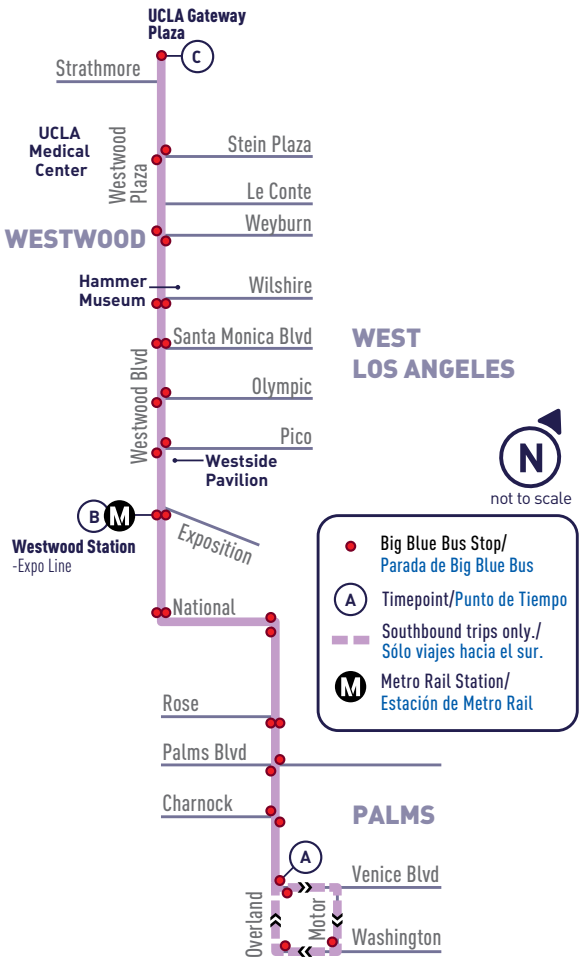

UCLA/WESTWOOD &
OVERLAND AVE

rapid 12

PALMS TO UCLA/WESTWOOD

WEEKDAY
DURANTE LA SEMANA

Overland & Venice (A)	Westwood & Exposition (Westwood Station) (B)	UCLA Gateway Plaza (C)
5:30	5:37	5:48
5:50	5:57	6:08
6:04	6:12	6:25
6:18	6:26	6:39
6:32	6:40	6:53
Then service every 12 minutes or less until:		
6:49	6:57	7:13
7:04	7:12	7:28
7:25	7:32	7:47
7:45	7:52	8:07
8:05	8:12	8:27
8:26	8:33	8:48
8:46	8:53	9:05
9:06	9:13	9:25
9:26	9:33	9:45
9:46	9:53	10:05
10:07	10:13	10:25
10:47	10:53	11:05

UCLA/WESTWOOD TO PALMS

WEEKDAY
DURANTE LA SEMANA

UCLA Gateway Plaza (C)	Westwood & Exposition (Westwood Station) (B)	Overland & Venice (A)
6:14	6:23	6:33
6:26	6:36	6:48
Then service every 12 minutes or less until:		
6:30	6:48	7:06
6:44	7:00	7:16
6:56	7:12	7:28
7:10	7:26	7:42
7:30	7:44	7:58
7:48	8:02	8:16
8:08	8:22	8:36
8:28	8:42	8:56
8:51	9:02	9:15
9:11	9:22	9:35
9:31	9:42	9:55
9:52	10:02	10:14
10:12	10:22	10:34
10:32	10:42	10:54
10:52	11:02	11:14
11:32	11:42	11:54

ALL PM
TIMES IN
BOLD

RAPID
12

**WEEKEND
LOS FINES DE SEMANA**

PALMS TO UCLA/WESTWOOD

A Overland & Venice	B Westwood & Exposition (Westwood Station)	C UCLA Gateway Plaza
5:55	6:00	6:12
6:20	6:25	6:37
6:47	6:53	7:06
Then service every 30 minutes at:		
:09	:15	:30
:39	:45	:00
Until:		
8:39	8:45	8:58
9:09	9:15	9:28
9:39	9:45	9:58
10:49	10:55	11:07

UCLA/WESTWOOD TO PALMS

**WEEKEND
LOS FINES DE SEMANA**

C UCLA Gateway Plaza	B Westwood & Exposition (Westwood Station)	A Overland & Venice
6:37	6:47	6:55
7:07	7:17	7:25
7:36	7:47	7:56
8:06	8:17	8:26
8:36	8:47	8:56
9:06	9:17	9:26
9:35	9:47	9:57
10:05	10:17	10:29
10:35	10:47	10:59
11:05	11:17	11:29
11:35	11:47	11:59
Then service every 30 minutes at:		
:02	:17	:30
:32	:47	:00
Until:		
8:04	8:17	8:28
8:34	8:47	8:58
9:05	9:17	9:27
9:35	9:47	9:57
10:13	10:25	10:35