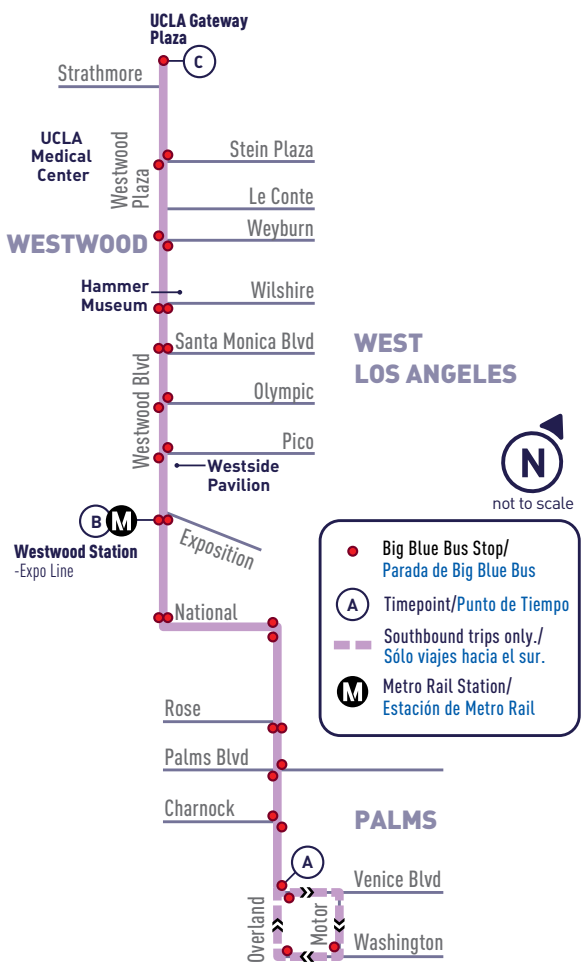

UCLA/WESTWOOD &
OVERLAND AVE

rapid

12

PALMS TO UCLA/WESTWOOD

WEEKDAY
DURANTE LA SEMANA

Overland & Venice (A)	Westwood & Exposition (Westwood Station) (B)	UCLA Gateway Plaza (C)
5:30	5:37	5:48
5:50	5:57	6:08
6:04	6:12	6:25
6:18	6:26	6:39
6:32	6:40	6:53
Then service every 12 minutes or less until:		
6:49	6:57	7:13
7:04	7:12	7:28
7:25	7:32	7:47
7:45	7:52	8:07
8:05	8:12	8:27
8:26	8:33	8:48
8:46	8:53	9:05
9:06	9:13	9:25
9:26	9:33	9:45
9:46	9:53	10:05
10:07	10:13	10:25
10:47	10:53	11:05

UCLA/WESTWOOD TO PALMS

WEEKDAY
DURANTE LA SEMANA

UCLA Gateway Plaza (C)	Westwood & Exposition (Westwood Station) (B)	Overland & Venice (A)
6:14	6:23	6:33
6:26	6:36	6:48
Then service every 12 minutes or less until:		
6:30	6:48	7:06
6:44	7:00	7:16
6:56	7:12	7:28
7:10	7:26	7:42
7:30	7:44	7:58
7:48	8:02	8:16
8:08	8:22	8:36
8:28	8:42	8:56
8:51	9:02	9:15
9:11	9:22	9:35
9:31	9:42	9:55
9:52	10:02	10:14
10:12	10:22	10:34
10:32	10:42	10:54
10:52	11:02	11:14
11:32	11:42	11:54

ALL PM
TIMES IN
BOLD

RAPID
12

**WEEKEND
LOS FINES DE SEMANA**

PALMS TO UCLA/WESTWOOD

Overland & Venice (A)	Westwood & Exposition (Westwood Station) (B)	UCLA Gateway Plaza (C)
5:55	6:00	6:12
6:20	6:25	6:37
6:47	6:53	7:06
Then service every 30 minutes at:		
:09	:15	:30
:39	:45	:00
Until:		
8:39	8:45	8:58
9:09	9:15	9:28
9:39	9:45	9:58
10:49	10:55	11:07

UCLA/WESTWOOD TO PALMS

**WEEKEND
LOS FINES DE SEMANA**

UCLA Gateway Plaza (C)	Westwood & Exposition (Westwood Station) (B)	Overland & Venice (A)
6:37	6:47	6:55
7:07	7:17	7:25
7:36	7:47	7:56
8:06	8:17	8:26
8:36	8:47	8:56
9:06	9:17	9:26
9:35	9:47	9:57
10:05	10:17	10:29
10:35	10:47	10:59
11:05	11:17	11:29
11:35	11:47	11:59
Then service every 30 minutes at:		
:02	:17	:30
:32	:47	:00
Until:		
8:04	8:17	8:28
8:34	8:47	8:58
9:05	9:17	9:27
9:35	9:47	9:57
10:13	10:25	10:35