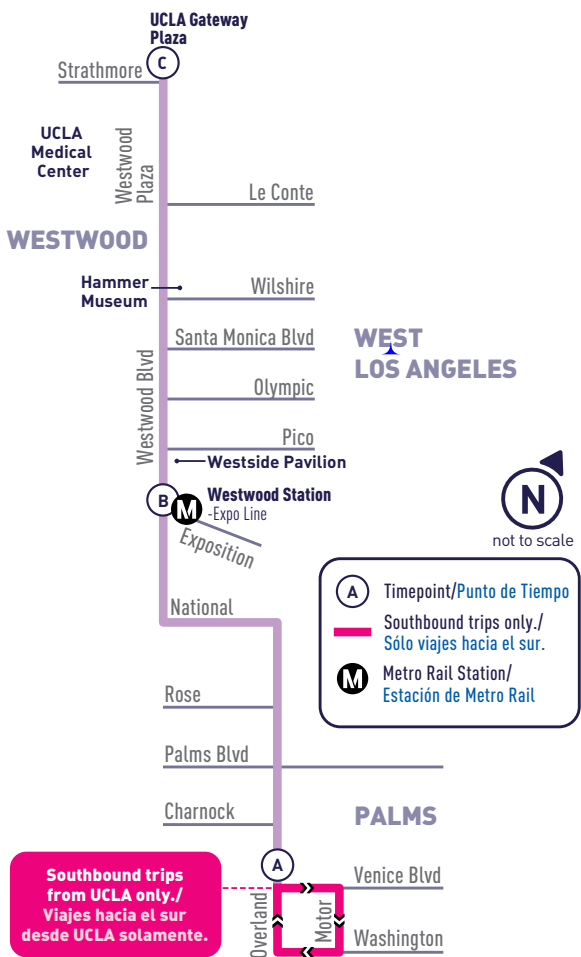

UCLA/WESTWOOD &
OVERLAND AVE

rapid

12

RAPID 12 STOPS

STOPS TO UCLA/WESTWOOD	STOPS TO PALMS
Overland & Venice	UCLA Gateway Plaza
Overland & Charnock	Westwood Plaza/ UCLA Medical Center
Overland & Palms	Westwood & Weyburn
Overland & Rose	Westwood & Wilshire
National & Overland	Westwood & Santa Monica
Westwood & National	Westwood & Olympic
Westwood & Ashby (Westwood Station)	Westwood & Pico
Westwood & Pico	Westwood & Exposition (Westwood Station)
Westwood & Olympic	Westwood & National
Westwood & Santa Monica	Overland & National
Westwood & Wilshire	Overland & Rose
Westwood & Weyburn	Overland & Palms
Westwood Plaza & J Stein Eye Institute	Overland & Charnock
UCLA Gateway Plaza	Venice & Overland
	Motor & Washington
	Washington & Overland
	Overland & Venice

Fare Tip

Riding BBB to Metro Rail?

Interagency transfers are available for only 50¢ cash at this time. Ask the Operator for a special TAP transfer card to get through the turnstiles at the station.

PALMS TO UCLA/WESTWOOD

Good Bus Karma

Keep it clean: Respect those who will ride after you. Keep your feet off the seats and take litter with you when you leave.

ALL PM
TIMES IN
BOLD

RAPID
12

PALMS TO UCLA/WESTWOOD

WEEKEND LOS FINES DE SEMANA

ALL PM
TIMES IN
BOLD

RAPID
12

UCLA/WESTWOOD TO PALMS

WEEKEND LOS FINES DE SEMANA

UCLA Gateway Plaza C	Westwood & Exposition (Westwood Station) B	Overland & Venice A
6:37	6:47	6:55
7:07	7:17	7:25
7:36	7:47	7:56
8:06	8:17	8:26
8:36	8:47	8:56
9:06	9:17	9:26
9:35	9:47	9:57
10:05	10:17	10:29
10:35	10:47	10:59
11:05	11:17	11:29
11:35	11:47	11:59
Then service every 30 minutes at:		
:02	:17	:30
:32	:47	:00
Until:		
7:03	7:17	7:29
7:33	7:47	7:59
8:04	8:17	8:28
8:34	8:47	8:58
9:05	9:17	9:27
9:35	9:47	9:57
10:13	10:25	10:35