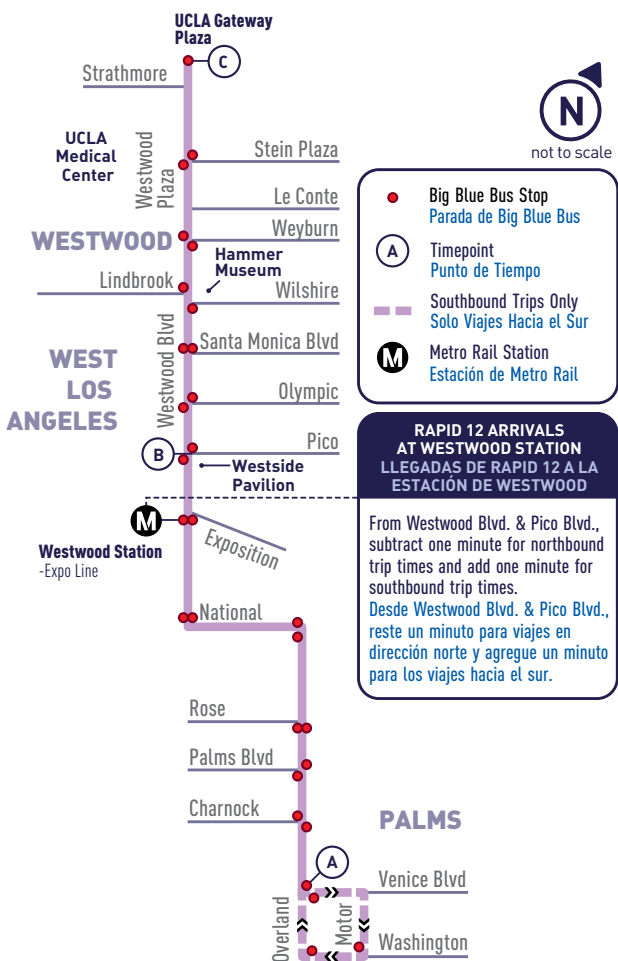

UCLA/WESTWOOD &
OVERLAND AVE

rapid

12

PALMS TO UCLA/WESTWOOD

**WEEKDAY
DURANTE LA SEMANA**

Overland & Venice (A)	Westwood & Pico (B)	UCLA Gateway Plaza (C)
5:33	5:41	5:52
5:53	6:01	6:12
6:07	6:16	6:29
6:22	6:31	6:44
6:37	6:46	6:59
6:45	6:54	7:07

ALL PM
TIMES IN
BOLD

RAPID
12

UCLA/WESTWOOD TO PALMS

WEEKDAY
DURANTE LA SEMANA

UCLA Gateway Plaza C	Westwood & Pico B	Overland & Venice A
6:14	6:23	6:34
6:26	6:35	6:46
6:38	6:49	7:02
6:50	7:01	7:14

Then service every 12 minutes at:

Trip operates on Saturday only./Viaje opera solo en sábado.

ALL PM
TIMES IN
BOLD

RAPID
12

UCLA/WESTWOOD TO PALMS

WEEKEND LOS FINES DE SEMANA

UCLA Gateway Plaza C	Westwood & Pico B	Overland & Venice A
6:40	6:50	7:00
7:10	7:20	7:30
7:36	7:47	7:58
8:06	8:17	8:28
8:36	8:47	8:58
9:06	9:17	9:28
9:35	9:47	9:59
10:05	10:17	10:29
10:35	10:47	10:59
11:05	11:17	11:29
11:35	11:47	11:59
11:57	12:10	12:22
12:19	12:34	12:48
12:41	12:56	1:10
1:03	1:18	1:32
1:25	1:40	1:54
1:47	2:02	2:16
2:09	2:24	2:38
2:31	2:46	3:00
2:53	3:08	3:22
3:15	3:30	3:44
3:37	3:52	4:06
3:59	4:14	4:28
4:21	4:36	4:50
4:43	4:58	5:12
5:05	5:20	5:34
5:27	5:42	5:56
5:49	6:03	6:16
6:11	6:25	6:38
6:33	6:47	7:00
7:03	7:17	7:30
7:33	7:47	8:00
8:04	8:17	8:29
8:34	8:47	8:59
9:05	9:16	9:28
9:35	9:46	9:58
10:10	10:21	10:33
10:50	11:01	11:13

Trip operates on Saturday only./Viaje opera solo en sábado.

ALL PM
TIMES IN
BOLD

RAPID
12