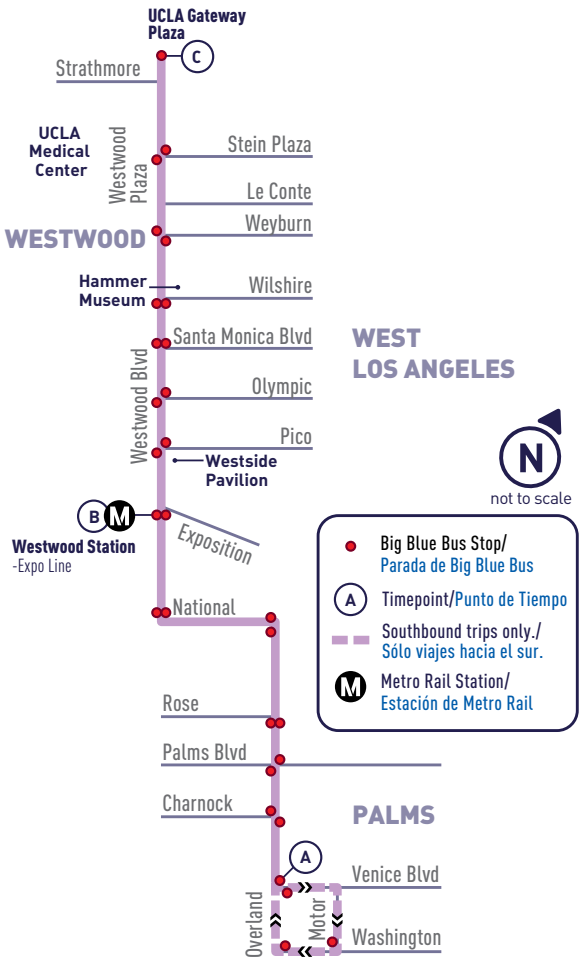

UCLA/WESTWOOD &
OVERLAND AVE

rapid 12

PALMS TO UCLA/WESTWOOD

WEEKDAY
DURANTE LA SEMANA

| Overland & Venice (A) | Westwood & Exposition (Westwood Station) (B) | UCLA Gateway Plaza (C) |
|--|--|---------------------------|
| 5:30 | 5:37 | 5:48 |
| 5:50 | 5:57 | 6:08 |
| 6:04 | 6:12 | 6:25 |
| 6:18 | 6:26 | 6:39 |
| 6:32 | 6:40 | 6:53 |
| Then service every 12 minutes or less until: | | |
| 6:49 | 6:57 | 7:13 |
| 7:04 | 7:12 | 7:28 |
| 7:25 | 7:32 | 7:47 |
| 7:45 | 7:52 | 8:07 |
| 8:05 | 8:12 | 8:27 |
| 8:26 | 8:33 | 8:48 |
| 8:46 | 8:53 | 9:05 |
| 9:06 | 9:13 | 9:25 |
| 9:26 | 9:33 | 9:45 |
| 9:46 | 9:53 | 10:05 |
| 10:07 | 10:13 | 10:25 |
| 10:47 | 10:53 | 11:05 |

UCLA/WESTWOOD TO PALMS

WEEKDAY
DURANTE LA SEMANA

| UCLA Gateway Plaza (C) | Westwood & Exposition (Westwood Station) (B) | Overland & Venice (A) |
|--|--|--------------------------|
| 6:14 | 6:23 | 6:33 |
| 6:26 | 6:36 | 6:48 |
| Then service every 12 minutes or less until: | | |
| 6:30 | 6:48 | 7:06 |
| 6:44 | 7:00 | 7:16 |
| 6:56 | 7:12 | 7:28 |
| 7:10 | 7:26 | 7:42 |
| 7:30 | 7:44 | 7:58 |
| 7:48 | 8:02 | 8:16 |
| 8:08 | 8:22 | 8:36 |
| 8:28 | 8:42 | 8:56 |
| 8:51 | 9:02 | 9:15 |
| 9:11 | 9:22 | 9:35 |
| 9:31 | 9:42 | 9:55 |
| 9:52 | 10:02 | 10:14 |
| 10:12 | 10:22 | 10:34 |
| 10:32 | 10:42 | 10:54 |
| 10:52 | 11:02 | 11:14 |
| 11:32 | 11:42 | 11:54 |

ALL PM
TIMES IN
BOLD

RAPID
12

**WEEKEND
LOS FINES DE SEMANA**

PALMS TO UCLA/WESTWOOD

| Overland & Venice (A) | Westwood & Exposition (Westwood Station) (B) | UCLA Gateway Plaza (C) |
|-----------------------------------|--|---------------------------|
| 5:55 | 6:00 | 6:12 |
| 6:20 | 6:25 | 6:37 |
| 6:47 | 6:53 | 7:06 |
| Then service every 30 minutes at: | | |
| :09 | :15 | :30 |
| :39 | :45 | :00 |
| Until: | | |
| 8:39 | 8:45 | 8:58 |
| 9:09 | 9:15 | 9:28 |
| 9:39 | 9:45 | 9:58 |
| 10:49 | 10:55 | 11:07 |

ALL PM
TIMES IN
BOLD

RAPID
12