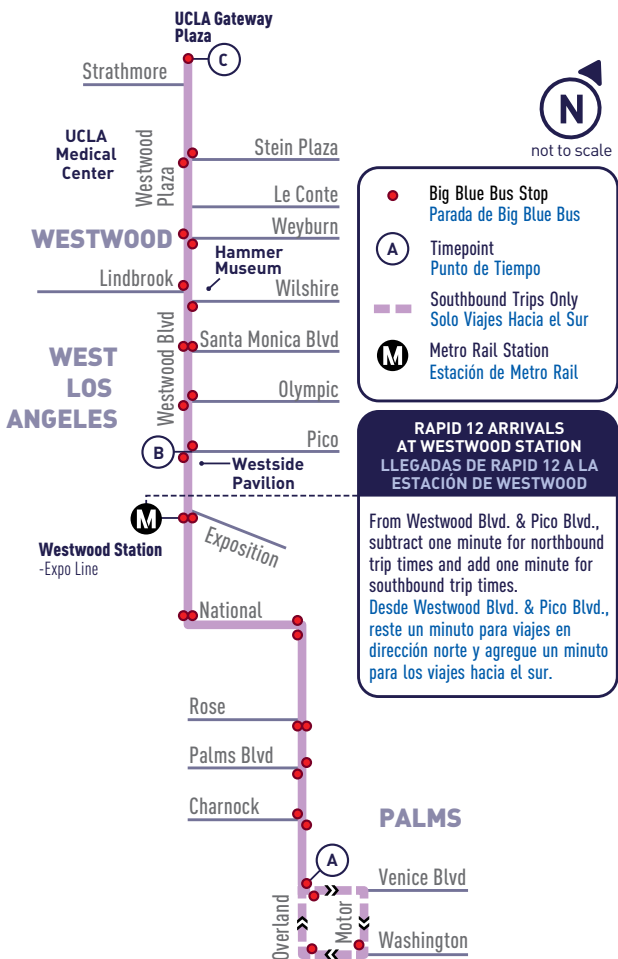

UCLA/WESTWOOD &
OVERLAND AVE

rapid

12

PALMS TO UCLA/WESTWOOD

WEEKDAY
DURANTE LA SEMANA

Overland & Venice A	Westwood & Pico B	UCLA Gateway Plaza C
5:33	5:41	5:52
5:53	6:01	6:12
6:07	6:16	6:29
6:22	6:31	6:44
6:37	6:46	6:59
6:45	6:54	7:07
Then service every 8 minutes or less until:		
9:10	9:20	9:37
9:20	9:30	9:47
9:30	9:40	9:57
9:40	9:50	10:07
9:50	10:00	10:17
Then service every 12 minutes at:		
:00	:10	:27
:12	:22	:39
:24	:34	:51
:36	:46	:03
:48	:58	:15
Until:		
7:05	7:14	7:28
7:25	7:34	7:48
7:45	7:54	8:08
8:06	8:14	8:26
8:26	8:34	8:46
8:46	8:54	9:06
9:06	9:14	9:26
9:26	9:34	9:46
9:46	9:53	10:04
10:06	10:13	10:24
10:46	10:53	11:04

WEEKDAY
DURANTE LA SEMANA

UCLA Gateway Plaza C	Westwood & Pico B	Overland & Venice A
6:14	6:23	6:34
6:26	6:35	6:46
6:38	6:49	7:02
6:50	7:01	7:14

Then service every 12 minutes at:

:02	:14	:29
:14	:26	:41
:26	:38	:53
:38	:50	:05
:50	:02	:17

Trip operates on Saturday only./Viaje opera solo en sábado.

ALL PM
TIMES IN
BOLD

RAPID
12

UCLA/WESTWOOD TO PALMS

WEEKEND LOS FINES DE SEMANA

UCLA Gateway Plaza C	Westwood & Pico B	Overland & Venice A
6:40	6:50	7:00
7:10	7:20	7:30
7:36	7:47	7:58
8:06	8:17	8:28
8:36	8:47	8:58
9:06	9:17	9:28
9:35	9:47	9:59
10:05	10:17	10:29
10:35	10:47	10:59
11:05	11:17	11:29
11:35	11:47	11:59
11:57	12:10	12:22
12:19	12:34	12:48
12:41	12:56	1:10
1:03	1:18	1:32
1:25	1:40	1:54
1:47	2:02	2:16
2:09	2:24	2:38
2:31	2:46	3:00
2:53	3:08	3:22
3:15	3:30	3:44
3:37	3:52	4:06
3:59	4:14	4:28
4:21	4:36	4:50
4:43	4:58	5:12
5:05	5:20	5:34
5:27	5:42	5:56
5:49	6:03	6:16
6:11	6:25	6:38
6:33	6:47	7:00
7:03	7:17	7:30
7:33	7:47	8:00
8:04	8:17	8:29
8:34	8:47	8:59
9:05	9:16	9:28
9:35	9:46	9:58
10:10	10:21	10:33
10:50	11:01	11:13

Trip operates on Saturday only./Viaje opera solo en sábado.

ALL PM
TIMES IN
BOLD

RAPID
12