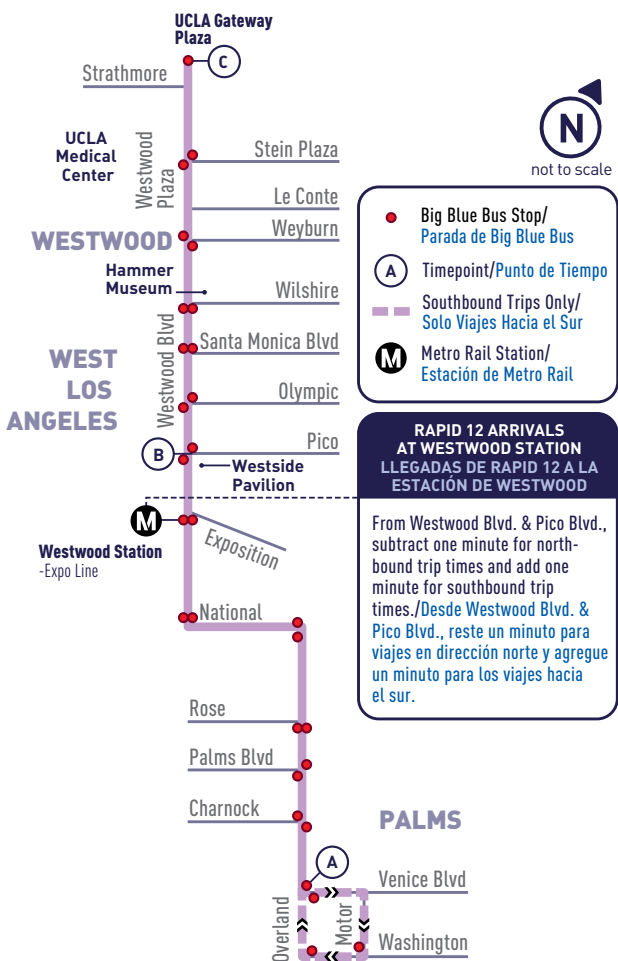

UCLA/WESTWOOD &
OVERLAND AVE

rapid

12

PALMS TO UCLA/WESTWOOD

WEEKDAY
DURANTE LA SEMANA

Overland & Venice A	Westwood & Pico B	UCLA Gateway Plaza C
5:33	5:40	5:51
5:53	6:00	6:11
6:07	6:15	6:29
6:22	6:30	6:44
6:37	6:45	6:59
6:45	6:53	7:07
Then service every 8 minutes or less until:		
9:04	9:14	9:33
9:14	9:23	9:41
9:24	9:33	9:51
9:36	9:45	10:03
9:48	9:57	10:15
Then service every 12 minutes at:		
:00	:09	:28
:12	:21	:40
:24	:33	:52
:36	:45	:04
:48	:57	:16
Until:		
7:05	7:12	7:25
Then service every 20 minutes at:		
:05	:12	:25
:25	:32	:45
:45	:52	:05
Until:		
10:06	10:12	10:24
10:46	10:52	11:04

RAPID
12

PALMS TO UCLA/WESTWOOD

WEEKEND
LOS FINES DE SEMANA

Overland & Venice A	Westwood & Pico B	UCLA Gateway Plaza C
5:55	6:01	6:12
6:20	6:26	6:37
6:47	6:54	7:07
Then service every 30 minutes at:		
:09	:15	:29
:39	:45	:59
Until:		
9:09	9:15	9:28
9:39	9:45	9:58
10:19	10:25	10:37

Trip operates on Saturday only./Viaje opera sólo en sábado.

UCLA/WESTWOOD TO PALMS

WEEKEND
LOS FINES DE SEMANA

UCLA Gateway Plaza C	Westwood & Pico B	Overland & Venice A
6:40	6:49	6:58
7:10	7:19	7:28
7:36	7:47	7:56
8:06	8:17	8:26
8:36	8:47	8:56
9:06	9:17	9:26
9:35	9:47	9:58
10:05	10:17	10:29
10:35	10:47	10:59
11:05	11:17	11:29
11:35	11:47	11:59
Then service every 30 minutes at:		
:03	:17	:29
:33	:47	:59
Until:		
8:04	8:17	8:28
8:34	8:47	8:58
9:05	9:16	9:27
9:35	9:46	9:57
10:10	10:21	10:32
10:50	11:01	11:12

Trip operates on Saturday only./Viaje opera sólo en sábado.

ALL PM
TIMES IN
BOLD

RAPID
12