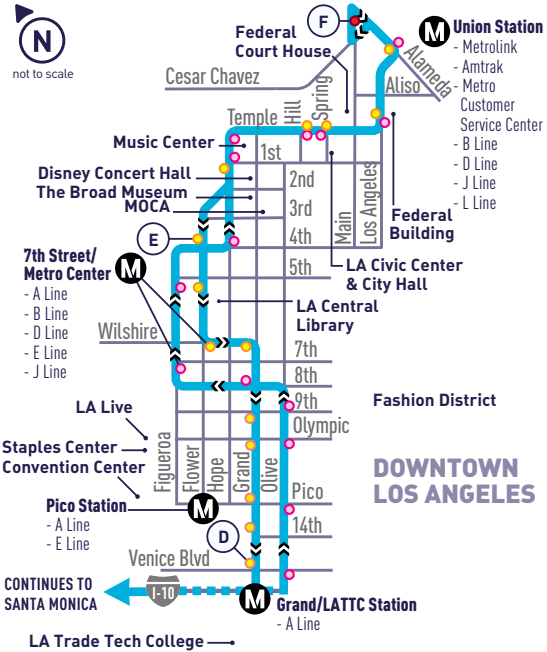

**DOWNTOWN LA
FREEWAY EXPRESS**

**rapid
10**

**MONDAY - FRIDAY SERVICE ONLY
NO OFF-PEAK SERVICE**

DOWNTOWN LOS ANGELES DETAIL

- (A)** Timepoint
Punto de Tiempo
- Freeway Travel
Viajes por la Autopista
- (M)** Metro Rail Station
Estación de Metro Rail
- Big Blue Bus Stop
Parada de Big Blue Bus
- Pick Up Only Stop
Parada Solo de Subida
- Drop Off Only Stop
Parada Solo de Salida

DOWNTOWN SM TO DOWNTOWN LA (IN FRONT OF UNION STATION)

WEEKDAY
DURANTE LA SEMANA

| | | | |
|---------------------------------|---------------------------------------|-------------------------------|---------------------------------|
| Broadway & 5th (A) | Santa Monica & Bundy (B) | Bundy & Pico (C) | Main & Alameda (F) |
|---------------------------------|---------------------------------------|-------------------------------|---------------------------------|

DOWNTOWN LA (ACROSS FROM UNION STATION) TO DOWNTOWN SM

WEEKDAY
DURANTE LA SEMANA

| | | | |
|---------------------------------|-------------------------------|---------------------------------|---------------------------------|
| Main & Alameda (F) | Flower & 4th (E) | Grand & Venice (D) | Broadway & 5th (A) |
|---------------------------------|-------------------------------|---------------------------------|---------------------------------|

ALL PM
TIMES IN
BOLD

RAPID
10