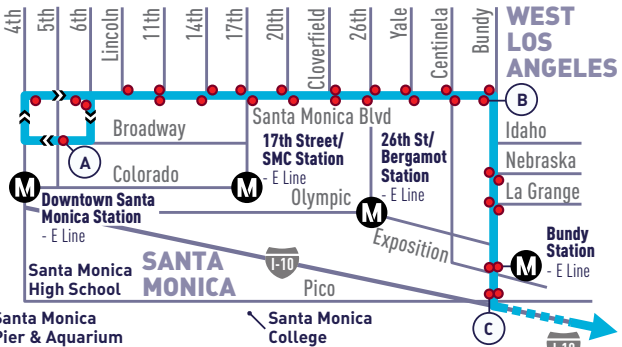

**DOWNTOWN LA
FREEWAY EXPRESS**

**rapid
10**

**MONDAY - FRIDAY SERVICE ONLY
NO OFF-PEAK SERVICE**

DOWNTOWN LOS ANGELES DETAIL

- (A)** Timepoint
Punto de Tiempo
- Freeway Travel
Viajes por la Autopista
- (M)** Metro Rail Station
Estación de Metro Rail
- Big Blue Bus Stop
Parada de Big Blue Bus
- Pick Up Only Stop
Parada Solo de Subida
- Drop Off Only Stop
Parada Solo de Salida

DOWNTOWN SM TO DOWNTOWN LA (IN FRONT OF UNION STATION)

WEEKDAY
DURANTE LA SEMANA

| | | | |
|---------------------------------|---------------------------------------|-------------------------------|---------------------------------|
| Broadway & 5th (A) | Santa Monica & Bundy (B) | Bundy & Pico (C) | Main & Alameda (F) |
|---------------------------------|---------------------------------------|-------------------------------|---------------------------------|

| | | | |
|------|------|------|------|
| 6:00 | 6:10 | 6:14 | 6:49 |
| 7:00 | 7:14 | 7:20 | 8:10 |
| 8:00 | 8:14 | 8:21 | 9:19 |

NO MIDDAY OR EVENING SERVICE

Rapid 10 does not operate on weekends or the following holidays: / Rapid 10 no opera los fines de semana, ni en los siguientes días festivos:

DOWNTOWN LA (ACROSS FROM UNION STATION) TO DOWNTOWN SM

WEEKDAY
DURANTE LA SEMANA

| | | | |
|---------------------------------|-------------------------------|---------------------------------|---------------------------------|
| Main & Alameda (F) | Flower & 4th (E) | Grand & Venice (D) | Broadway & 5th (A) |
|---------------------------------|-------------------------------|---------------------------------|---------------------------------|