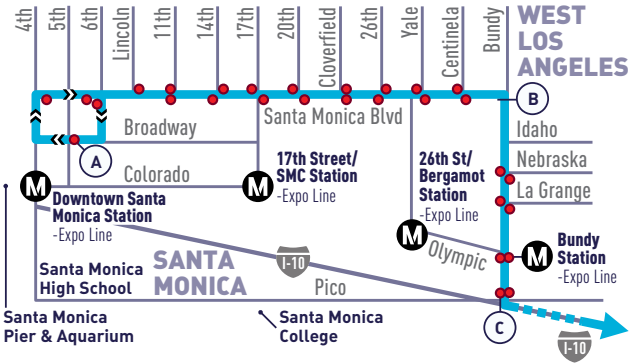

**DOWNTOWN LA
FREEWAY EXPRESS**

**rapid
10**

**MONDAY - FRIDAY SERVICE ONLY
NO MIDDAY SERVICE**

DOWNTOWN LOS ANGELES DETAIL

**DOWNTOWN
LOS ANGELES**

- (A)** Timepoint
Punto de Tiempo
- Freeway Travel
Viajes por la Autopista
- (M)** Metro Rail Station
Estación de Metro Rail

- Big Blue Bus Stop
Parada de Big Blue Bus
- Pick Up Only Stop
Parada Solo de Subida
- Drop Off Only Stop
Parada Solo de Salida

DOWNTOWN SM TO DOWNTOWN LA (IN FRONT OF UNION STATION)

WEEKDAY
DURANTE LA SEMANA

Broadway & 5th A	Santa Monica & Bundy B	Bundy & Pico C	Main & Alameda F
6:00	6:11	6:16	6:52
6:30	6:42	6:48	7:25
7:00	7:13	7:19	8:07
7:30	7:44	7:51	8:43
8:00	8:15	8:23	9:17
8:30	8:45	8:53	9:47
NO MIDDAY OR EVENING SERVICE			

DOWNTOWN LA (ACROSS FROM UNION STATION) TO DOWNTOWN SM

WEEKDAY
DURANTE LA SEMANA

Main & Alameda F	Flower & 4th E	Grand & Venice D	Broadway & 5th A
NO MORNING OR MIDDAY SERVICE			
3:30	3:42	3:53	4:30
4:00	4:13	4:27	5:05
4:30	4:44	4:58	5:41
5:00	5:14	5:30	6:13
5:30	5:43	5:57	6:39
6:00	6:12	6:25	7:04