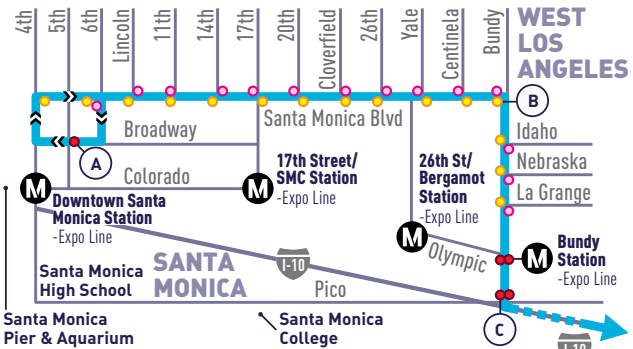

**DOWNTOWN LA
FREEWAY EXPRESS**

rapid
10

MONDAY - FRIDAY SERVICE ONLY

DOWNTOWN LOS ANGELES DETAIL

- (A)** Timepoint
Punto de Tiempo
- (M)** Metro Rail Station
Estación de Metro Rail
- (●)** Big Blue Bus Stop
Parada de Big Blue Bus
- (●)** Pick Up Only
Solo Recojer
- (●)** Drop Off Only
Solo Descargo

DOWNTOWN SM TO DOWNTOWN LA (IN FRONT OF UNION STATION)

WEEKDAY
DURANTE LA SEMANA

A Broadway & 5th	B Santa Monica & Bundy	C Bundy & Pico	F Main & Alameda
5:28	5:38	5:43	6:16
5:58	6:09	6:14	6:50
6:18	6:30	6:36	7:12
6:38	6:51	6:57	7:41
6:58	7:11	7:17	8:01
7:18	7:31	7:37	8:26
7:38	7:52	7:58	8:50
7:57	8:13	8:19	9:13
8:22	8:38	8:44	9:38
8:47	9:03	9:09	10:03
9:17	9:33	9:39	10:21
9:47	10:03	10:09	10:51
10:17	10:33	10:39	11:21
10:47	11:03	11:09	11:51
11:17	11:33	11:39	12:21
11:47	12:04	12:11	12:55
12:17	12:34	12:41	1:25
12:47	1:04	1:11	1:55
1:15	1:32	1:39	2:27
1:45	2:02	2:09	2:57
2:15	2:33	2:42	3:42
2:45	3:03	3:12	4:12
3:15	3:33	3:43	4:53
3:45	4:03	4:15	5:30
4:15	4:33	4:47	6:07
4:45	5:03	5:17	6:37
5:20	5:38	5:52	7:05
6:20	6:35	6:47	7:55

Good Bike Karma

Be the good guy. If yours is the last bike on the rack, please return the rack to the upright position.

ALL PM
TIMES IN
BOLD

RAPID
10

DOWNTOWN LA (ACROSS FROM UNION STATION) TO DOWNTOWN SM

**WEEKDAY
DURANTE LA SEMANA**

Main & Alameda (F)	Flower & 4th (E)	Grand & Venice (D)	Broadway & 5th (A)
5:35	5:44	5:53	6:27
5:55	6:04	6:13	6:53
6:35	6:46	6:57	7:57
7:25	7:38	7:50	9:07
8:15	8:28	8:40	9:57
9:05	9:17	9:28	10:28
9:50	10:02	10:13	11:03
10:35	10:46	10:57	11:37
11:05	11:16	11:27	12:07
11:35	11:46	11:57	12:37
12:05	12:16	12:27	1:07
12:35	12:46	12:57	1:37
1:05	1:16	1:27	2:07
1:35	1:46	1:57	2:37
2:05	2:16	2:27	3:07
2:38	2:49	3:00	3:40
3:08	3:20	3:32	4:14
3:35	3:47	3:59	4:41
3:55	4:08	4:22	5:07
4:15	4:28	4:42	5:27
4:35	4:49	5:03	5:51
4:55	5:09	5:23	6:11
5:15	5:28	5:41	6:27
5:35	5:48	6:01	6:47
5:55	6:07	6:19	7:01
6:20	6:31	6:42	7:18
6:50	7:01	7:12	7:48
7:30	7:40	7:50	8:22
8:15	8:24	8:33	9:00