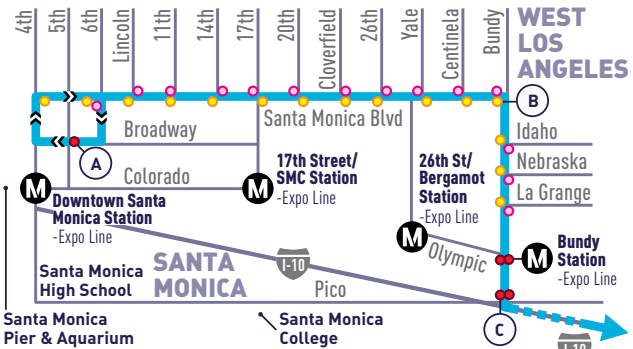

**DOWNTOWN LA  
FREEWAY EXPRESS**

**rapid**  
**10**

**MONDAY - FRIDAY SERVICE ONLY**

**DOWNTOWN LOS ANGELES DETAIL**

- (A) Timepoint  
Punto de Tiempo
- Freeway Travel  
Viajes por la Autopista
- (M) Metro Rail Station  
Estación de Metro Rail

- Big Blue Bus Stop  
Parada de Big Blue Bus
- Pick Up Only  
Solo Recojer
- Drop Off Only  
Solo Descargo

# DOWNTOWN SM TO DOWNTOWN LA (IN FRONT OF UNION STATION)

WEEKDAY  
DURANTE LA SEMANA

Broadway & 5th <b>(A)</b>	Santa Monica & Bundy <b>(B)</b>	Bundy & Pico <b>(C)</b>	Main & Alameda <b>(F)</b>
5:28	5:38	5:43	6:16
5:58	6:09	6:14	6:50
6:18	6:30	6:36	7:12
6:38	6:51	6:57	7:41
6:58	7:11	7:17	8:01
7:18	7:31	7:37	8:26
7:38	7:52	7:58	8:50
7:57	8:13	8:19	9:13
8:22	8:38	8:44	9:38
8:47	9:03	9:09	10:03
9:17	9:33	9:39	10:21
9:47	10:03	10:09	10:51
10:17	10:33	10:39	11:21
10:47	11:03	11:09	11:51
11:17	11:33	11:39	<b>12:21</b>
11:47	<b>12:04</b>	<b>12:11</b>	<b>12:55</b>
<b>12:17</b>	<b>12:34</b>	<b>12:41</b>	<b>1:25</b>
<b>12:47</b>	<b>1:04</b>	<b>1:11</b>	<b>1:55</b>
<b>1:15</b>	<b>1:32</b>	<b>1:39</b>	<b>2:27</b>
<b>1:45</b>	<b>2:02</b>	<b>2:09</b>	<b>2:57</b>
<b>2:15</b>	<b>2:33</b>	<b>2:42</b>	<b>3:42</b>
<b>2:45</b>	<b>3:03</b>	<b>3:12</b>	<b>4:12</b>
<b>3:15</b>	<b>3:33</b>	<b>3:43</b>	<b>4:53</b>
<b>3:45</b>	<b>4:03</b>	<b>4:15</b>	<b>5:30</b>
<b>4:15</b>	<b>4:33</b>	<b>4:47</b>	<b>6:07</b>
<b>4:45</b>	<b>5:03</b>	<b>5:17</b>	<b>6:37</b>
<b>5:20</b>	<b>5:38</b>	<b>5:52</b>	<b>7:05</b>
<b>6:20</b>	<b>6:35</b>	<b>6:47</b>	<b>7:55</b>

## Good Bike Karma

**Be the good guy.** If yours is the last bike on the rack, please return the rack to the upright position.

ALL PM  
TIMES IN  
BOLD

RAPID  
**10**

**DOWNTOWN LA (ACROSS FROM UNION STATION) TO DOWNTOWN SM**