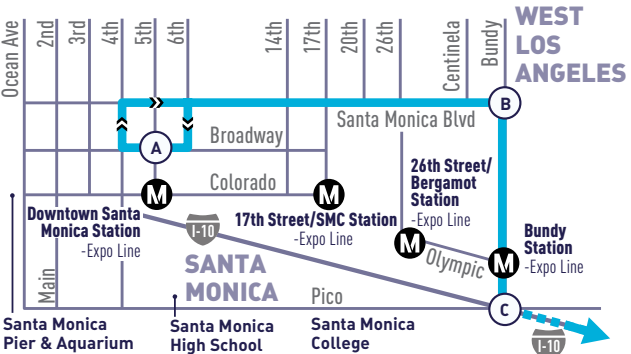

**DOWNTOWN LA  
FREEWAY EXPRESS**

**rapid  
10**

**MONDAY - FRIDAY SERVICE ONLY**

**DOWNTOWN LOS ANGELES DETAIL**

- (A)** Timepoint/Punto de Tiempo
- Freeway Travel/  
Viajes por la Autopista
- (M)** Metro Rail Station/  
Estación de Metro Rail

# RAPID 10 STOPS

STOPS TO DOWNTOWN SM	STOPS TO DOWNTOWN LA (UNION STATION)
Main & Alameda ▲	Broadway & 5th ▲
Alameda & Los Angeles (Union Station) ▲	Santa Monica & 4th ▲
Los Angeles & Aliso ▲	Santa Monica & 6th ▲
Los Angeles & Temple ▲	Santa Monica & Lincoln ▲
Temple & Spring ▲	Santa Monica & 11th ▲
Temple & Hill ▲	Santa Monica & 14th ▲
Hope & 1st ▲	Santa Monica & 17th ▲
Flower & 4th ▲	Santa Monica & 20th ▲
Flower & 5th ▲	Santa Monica & Cloverfield ▲
Wilshire & Hope ▲	Santa Monica & 26th ▲
Wilshire & Grand ▲	Santa Monica & Yale ▲
Grand & 9th ▲	Santa Monica & Centinela ▲
Grand & Olympic ▲	Santa Monica & Bundy ▲
Grand & Pico ▲	Bundy & Idaho ▲
Grand & 14th ▲	Bundy & Nebraska ▲
Grand & Venice ▲	Bundy & La Grange ▲
Bundy & Pico	Bundy & Olympic (Bundy Station)
Bundy & Olympic (Bundy Station)	Bundy & Pico
Bundy & La Grange ▲	Olive & Venice ▲
Bundy & Nebraska ▲	Olive & Pico ▲
Bundy & Idaho ▲	Olive & Olympic ▲
Santa Monica & Bundy ▲	Olive & 9th ▲
Santa Monica & Centinela ▲	7th & Olive ▲
Santa Monica & Yale ▲	7th & Hope ▲
Santa Monica & 26th ▲	7th & Figueroa ▲
Santa Monica & Cloverfield ▲	Figueroa & 5th ▲
Santa Monica & 20th ▲	Hope & 4th ▲
Santa Monica & 17th ▲	Hope & 1st ▲
Santa Monica & 14th ▲	Hope & Temple ▲
Santa Monica & 11th ▲	Temple & Hill ▲
Santa Monica & Lincoln ▲	Temple & Spring ▲
6th & Santa Monica ▲	Los Angeles & Temple ▲
Broadway & 5th ▲	Alameda & Los Angeles (Union Station) ▲
LEGEND ▲ Pick Up Only/Recojer solamente ▲ Drop Off Only/Descargo solamente	Main & Alameda ▲