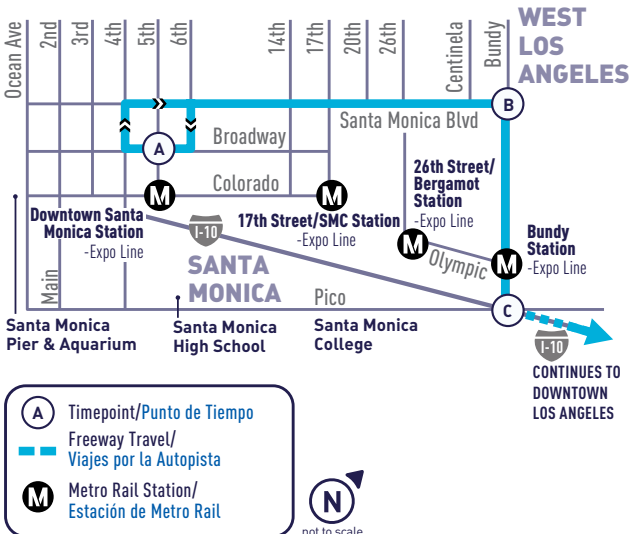

**DOWNTOWN LA  
FREEWAY EXPRESS**

**rapid  
10**

**MONDAY - FRIDAY SERVICE ONLY**

# RAPID 10 STOPS

STOPS TO DOWNTOWN SM	STOPS TO DOWNTOWN LA (UNION STATION)
Main & Alameda ▲	Broadway & 5th ▲
Alameda & Los Angeles (Union Station) ▲	Santa Monica & 4th ▲
Los Angeles & Aliso ▲	Santa Monica & 6th ▲
Los Angeles & Temple ▲	Santa Monica & Lincoln ▲
Temple & Spring ▲	Santa Monica & 11th ▲
Temple & Hill ▲	Santa Monica & 14th ▲
Hope & 1st ▲	Santa Monica & 17th ▲
Flower & 4th ▲	Santa Monica & 20th ▲
Flower & 5th ▲	Santa Monica & Cloverfield ▲
Wilshire & Hope ▲	Santa Monica & 26th ▲
Wilshire & Grand ▲	Santa Monica & Yale ▲
Grand & 9th ▲	Santa Monica & Centinela ▲
Grand & Olympic ▲	Santa Monica & Bundy ▲
Grand & Pico ▲	Bundy & Idaho ▲
Grand & 14th ▲	Bundy & Nebraska ▲
Grand & Venice ▲	Bundy & La Grange ▲
Bundy & Pico	Bundy & Olympic (Bundy Station)
Bundy & Olympic (Bundy Station)	Bundy & Pico
Bundy & La Grange ▲	Olive & Venice ▲
Bundy & Nebraska ▲	Olive & Pico ▲
Bundy & Idaho ▲	Olive & Olympic ▲
Santa Monica & Bundy ▲	Olive & 9th ▲
Santa Monica & Centinela ▲	7th & Olive ▲
Santa Monica & Yale ▲	7th & Hope ▲
Santa Monica & 26th ▲	7th & Figueroa ▲
Santa Monica & Cloverfield ▲	Figueroa & 5th ▲
Santa Monica & 20th ▲	Hope & 4th ▲
Santa Monica & 17th ▲	Hope & 1st ▲
Santa Monica & 14th ▲	Hope & Temple ▲
Santa Monica & 11th ▲	Temple & Hill ▲
Santa Monica & Lincoln ▲	Temple & Spring ▲
6th & Santa Monica ▲	Los Angeles & Temple ▲
Broadway & 5th ▲	Alameda & Los Angeles (Union Station) ▲
LEGEND ▲ Pick Up Only/Recojer solamente ▲ Drop Off Only/Descargo solamente	Main & Alameda ▲