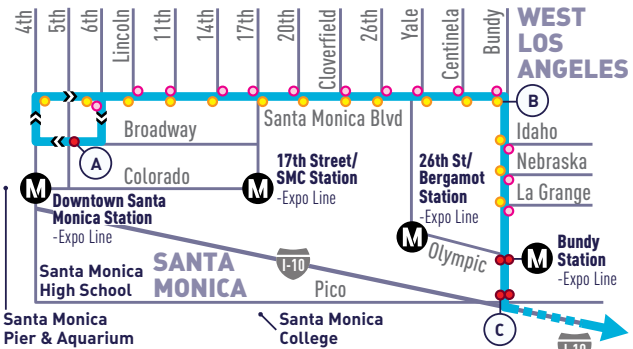

**DOWNTOWN LA
FREEWAY EXPRESS**

**rapid
10**

MONDAY - FRIDAY SERVICE ONLY

DOWNTOWN LOS ANGELES DETAIL

**DOWNTOWN
LOS ANGELES**

- (A)** Timepoint/Punto de Tiempo
- (M)** Metro Rail Station/ Estación de Metro Rail
- (●)** Big Blue Bus Stop/ Parada de Big Blue Bus
- (●)** Pick Up Only/ Recojer solamente
- (●)** Drop Off Only/ Descargo solamente
- (—)** Freeway Travel/ Viajes por la Autopista

DOWNTOWN SM TO DOWNTOWN LA (IN FRONT OF UNION STATION)

WEEKDAY
DURANTE LA SEMANA

Broadway & 5th (A)	Santa Monica & Bundy (B)	Bundy & Pico (C)	Main & Alameda (F)
5:27	5:36	5:41	6:14
5:57	6:08	6:14	6:51
6:17	6:28	6:34	7:11
6:37	6:49	6:55	7:42
6:57	7:09	7:15	8:02
7:17	7:30	7:37	8:29
7:37	7:51	7:58	8:53
7:57	8:11	8:18	9:13
8:22	8:36	8:43	9:38
8:47	9:01	9:08	10:03
Then service every 30 minutes at:			
:15	:32	:40	:22
:45	:02	:10	:52
Until:			
2:05	2:23	2:31	3:23
2:25	2:43	2:52	3:51
2:45	3:03	3:12	4:11
3:05	3:23	3:34	4:41
3:25	3:43	3:55	5:10
3:45	4:03	4:15	5:30
4:05	4:23	4:39	5:59
4:25	4:43	4:59	6:19
4:45	5:03	5:19	6:39
5:10	5:28	5:44	7:04
5:40	5:58	6:14	7:26
6:10	6:28	6:42	7:47
6:40	6:56	7:07	8:07
7:15	7:30	7:39	8:31

WEEKDAY
DURANTE LA SEMANA

Main & Alameda (F)	Flower & 4th (E)	Grand & Venice (D)	Broadway & 5th (A)
5:35	5:44	5:54	6:27
5:52	6:01	6:11	6:51
6:09	6:18	6:28	7:16
6:26	6:36	6:46	7:46
6:46	6:57	7:08	8:18
7:06	7:17	7:28	8:38
7:26	7:39	7:51	9:06
7:50	8:03	8:15	9:30
8:14	8:27	8:39	9:55
8:38	8:51	9:03	10:08
Then service every 30 minutes at:			
:03	:14	:25	:10
:33	:44	:55	:40
Until:			
1:33	1:44	1:55	2:35
2:08	2:19	2:30	3:10
2:38	2:49	3:00	3:40
3:08	3:19	3:30	4:10
3:33	3:44	3:55	4:35
3:53	4:06	4:18	5:00
4:13	4:26	4:38	5:20
4:33	4:48	5:01	5:49
4:53	5:08	5:21	6:09
5:13	5:27	5:40	6:26
5:33	5:47	6:00	6:46
5:53	6:06	6:18	7:04
6:13	6:25	6:36	7:16
6:43	6:55	7:06	7:46
7:13	7:23	7:33	8:06
7:43	7:53	8:03	8:36
8:15	8:24	8:33	9:00
8:45	8:54	9:03	9:30