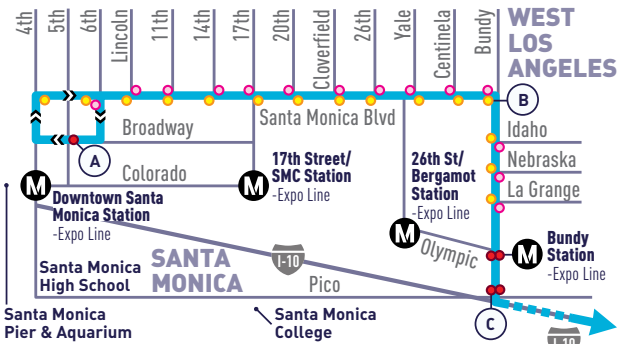

**DOWNTOWN LA
FREEWAY EXPRESS**

**rapid
10**

MONDAY - FRIDAY SERVICE ONLY

- (A)** Timepoint
Punto de Tiempo
- (M)** Metro Rail Station
Estación de Metro Rail
- (●)** Big Blue Bus Stop
Parada de Big Blue Bus
- (●)** Pick Up Only
Recojer solamente
- (●)** Drop Off Only
Descargo solamente

DOWNTOWN SM TO DOWNTOWN LA (IN FRONT OF UNION STATION)

WEEKDAY
DURANTE LA SEMANA

Broadway & 5th (A)	Santa Monica & Bundy (B)	Bundy & Pico (C)	Main & Alameda (F)
5:27	5:36	5:41	6:14
5:57	6:08	6:14	6:51
6:17	6:28	6:34	7:11
6:37	6:49	6:55	7:42
6:57	7:09	7:15	8:02
7:17	7:30	7:37	8:29
7:37	7:51	7:58	8:53
7:57	8:11	8:18	9:13
8:22	8:36	8:43	9:38
8:47	9:01	9:08	10:03
Then service every 30 minutes at:			
:15	:32	:40	:22
:45	:02	:10	:52
Until:			
2:05	2:23	2:31	3:23
2:25	2:43	2:52	3:51
2:45	3:03	3:12	4:11
3:05	3:23	3:34	4:41
3:25	3:43	3:55	5:10
3:45	4:03	4:15	5:30
4:05	4:23	4:39	5:59
4:25	4:43	4:59	6:19
4:45	5:03	5:19	6:39
5:10	5:28	5:44	7:04
5:40	5:58	6:14	7:26
6:10	6:28	6:42	7:47
6:40	6:56	7:07	8:07
7:15	7:30	7:39	8:31

Good Bike Karma

Be the good guy. If yours is the last bike on the rack, please return the rack to the upright position.

ALL PM
TIMES IN
BOLD

RAPID
10

DOWNTOWN LA (ACROSS FROM UNION STATION) TO DOWNTOWN SM

WEEKDAY
DURANTE LA SEMANA

Main & Alameda (F)	Flower & 4th (E)	Grand & Venice (D)	Broadway & 5th (A)
5:35	5:44	5:54	6:27
5:52	6:01	6:11	6:51
6:09	6:18	6:28	7:16
6:26	6:36	6:46	7:46
6:46	6:57	7:08	8:18
7:06	7:17	7:28	8:38
7:26	7:39	7:51	9:06
7:50	8:03	8:15	9:30
8:14	8:27	8:39	9:55
8:38	8:51	9:03	10:08
Then service every 30 minutes at:			
:03	:14	:25	:10
:33	:44	:55	:40
Until:			
1:33	1:44	1:55	2:35
2:08	2:19	2:30	3:10
2:38	2:49	3:00	3:40
3:08	3:19	3:30	4:10
3:33	3:44	3:55	4:35
3:53	4:06	4:18	5:00
4:13	4:26	4:38	5:20
4:33	4:48	5:01	5:49
4:53	5:08	5:21	6:09
5:13	5:27	5:40	6:26
5:33	5:47	6:00	6:46
5:53	6:06	6:18	7:04
6:13	6:25	6:36	7:16
6:43	6:55	7:06	7:46
7:13	7:23	7:33	8:06
7:43	7:53	8:03	8:36
8:15	8:24	8:33	9:00
8:45	8:54	9:03	9:30