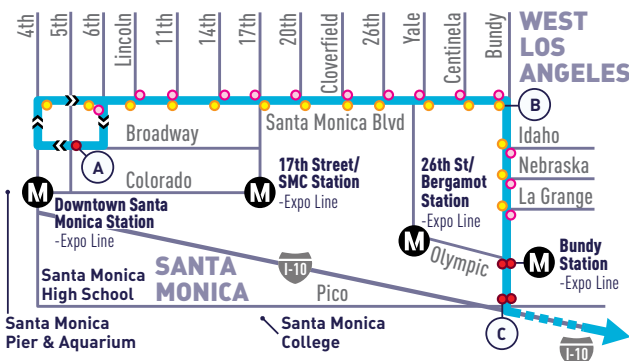

**DOWNTOWN LA
FREEWAY EXPRESS**

rapid

10

MONDAY - FRIDAY SERVICE ONLY

- (A) Timepoint/Punto de Tiempo
- Freeway Travel/
Viajes por la Autopista
- (M) Metro Rail Station/
Estación de Metro Rail
- Big Blue Bus Stop/
Parada de Big Blue Bus
- Pick Up Only/
Recojer solamente
- Drop Off Only/
Descargo solamente

DOWNTOWN SM TO DOWNTOWN LA (IN FRONT OF UNION STATION)

WEEKDAY
DURANTE LA SEMANA

Broadway & 5th (A)	Santa Monica & Bundy (B)	Bundy & Pico (C)	Main & Alameda (F)
5:27	5:36	5:41	6:14
5:57	6:08	6:14	6:51
6:17	6:28	6:34	7:11
6:37	6:49	6:55	7:42
6:57	7:09	7:15	8:02
7:17	7:30	7:37	8:29
7:37	7:51	7:58	8:53
7:57	8:11	8:18	9:13
8:22	8:36	8:43	9:38
8:47	9:01	9:08	10:03
Then service every 30 minutes at:			
:15	:32	:40	:22
:45	:02	:10	:52
Until:			
2:05	2:23	2:31	3:23
2:25	2:43	2:52	3:51
2:45	3:03	3:12	4:11
3:05	3:23	3:34	4:41
3:25	3:43	3:55	5:10
3:45	4:03	4:15	5:30
4:05	4:23	4:39	5:59
4:25	4:43	4:59	6:19
4:45	5:03	5:19	6:39
5:10	5:28	5:44	7:04
5:40	5:58	6:14	7:26
6:10	6:28	6:42	7:47
6:40	6:56	7:07	8:07
7:15	7:30	7:39	8:31

Good Bike Karma

Be the good guy. If yours is the last bike on the rack, please return the rack to the upright position.

ALL PM
TIMES IN
BOLD

RAPID
10

DOWNTOWN LA (ACROSS FROM UNION STATION) TO DOWNTOWN SM

WEEKDAY
DURANTE LA SEMANA

Main & Alameda (F)	Flower & 4th (E)	Grand & Venice (D)	Broadway & 5th (A)
5:35	5:44	5:54	6:27
5:52	6:01	6:11	6:51
6:09	6:18	6:28	7:16
6:26	6:36	6:46	7:46
6:46	6:57	7:08	8:18
7:06	7:17	7:28	8:38
7:26	7:39	7:51	9:06
7:50	8:03	8:15	9:30
8:14	8:27	8:39	9:55
8:38	8:51	9:03	10:08
Then service every 30 minutes at:			
:03	:14	:25	:10
:33	:44	:55	:40
Until:			
1:33	1:44	1:55	2:35
2:08	2:19	2:30	3:10
2:38	2:49	3:00	3:40
3:08	3:19	3:30	4:10
3:33	3:44	3:55	4:35
3:53	4:06	4:18	5:00
4:13	4:26	4:38	5:20
4:33	4:48	5:01	5:49
4:53	5:08	5:21	6:09
5:13	5:27	5:40	6:26
5:33	5:47	6:00	6:46
5:53	6:06	6:18	7:04
6:13	6:25	6:36	7:16
6:43	6:55	7:06	7:46
7:13	7:23	7:33	8:06
7:43	7:53	8:03	8:36
8:15	8:24	8:33	9:00
8:45	8:54	9:03	9:30