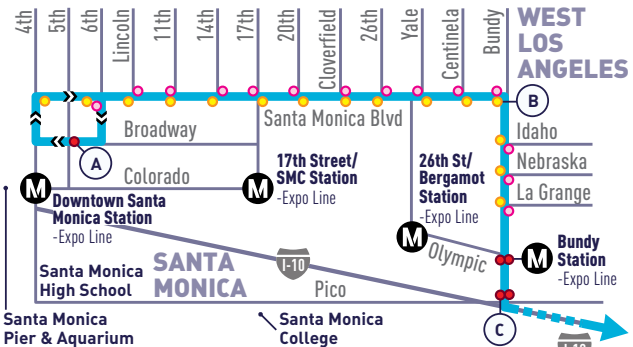

**DOWNTOWN LA
FREEWAY EXPRESS**

**rapid
10**

MONDAY - FRIDAY SERVICE ONLY

DOWNTOWN LOS ANGELES DETAIL

- (A)** Timepoint
Punto de Tiempo
- Freeway Travel
Viajes por la Autopista
- (M)** Metro Rail Station
Estación de Metro Rail

- Big Blue Bus Stop
Parada de Big Blue Bus
- Pick Up Only
Solo Recojer
- Drop Off Only
Solo Descargo

DOWNTOWN SM TO DOWNTOWN LA (IN FRONT OF UNION STATION)

WEEKDAY
DURANTE LA SEMANA

A Broadway & 5th	B Santa Monica & Bundy	C Bundy & Pico	F Main & Alameda
5:28	5:38	5:43	6:16
5:58	6:09	6:14	6:50
6:18	6:30	6:36	7:12
6:38	6:51	6:57	7:41
6:58	7:11	7:17	8:01
7:18	7:31	7:37	8:26
7:38	7:52	7:58	8:50
7:57	8:13	8:19	9:13
8:22	8:38	8:44	9:38
8:47	9:03	9:09	10:03
9:17	9:33	9:39	10:21
9:47	10:03	10:09	10:51
10:17	10:33	10:39	11:21
10:47	11:03	11:09	11:51
11:17	11:33	11:39	12:21
11:47	12:04	12:11	12:55
12:17	12:34	12:41	1:25
12:47	1:04	1:11	1:55
1:15	1:32	1:39	2:27
1:45	2:02	2:09	2:57
2:15	2:33	2:42	3:42
2:45	3:03	3:12	4:12
3:15	3:33	3:43	4:53
3:45	4:03	4:15	5:30
4:15	4:33	4:47	6:07
4:45	5:03	5:17	6:37
5:20	5:38	5:52	7:05
6:20	6:35	6:47	7:55

Good Bike Karma

Be the good guy. If yours is the last bike on the rack, please return the rack to the upright position.

ALL PM
TIMES IN
BOLD

RAPID
10

DOWNTOWN LA (ACROSS FROM UNION STATION) TO DOWNTOWN SM

**WEEKDAY
DURANTE LA SEMANA**

Main & Alameda (F)	Flower & 4th (E)	Grand & Venice (D)	Broadway & 5th (A)
5:35	5:44	5:53	6:27
5:55	6:04	6:13	6:53
6:35	6:46	6:57	7:57
7:25	7:38	7:50	9:07
8:15	8:28	8:40	9:57
9:05	9:17	9:28	10:28
9:50	10:02	10:13	11:03
10:35	10:46	10:57	11:37
11:05	11:16	11:27	12:07
11:35	11:46	11:57	12:37
12:05	12:16	12:27	1:07
12:35	12:46	12:57	1:37
1:05	1:16	1:27	2:07
1:35	1:46	1:57	2:37
2:05	2:16	2:27	3:07
2:38	2:49	3:00	3:40
3:08	3:20	3:32	4:14
3:35	3:47	3:59	4:41
3:55	4:08	4:22	5:07
4:15	4:28	4:42	5:27
4:35	4:49	5:03	5:51
4:55	5:09	5:23	6:11
5:15	5:28	5:41	6:27
5:35	5:48	6:01	6:47
5:55	6:07	6:19	7:01
6:20	6:31	6:42	7:18
6:50	7:01	7:12	7:48
7:30	7:40	7:50	8:22
8:15	8:24	8:33	9:00