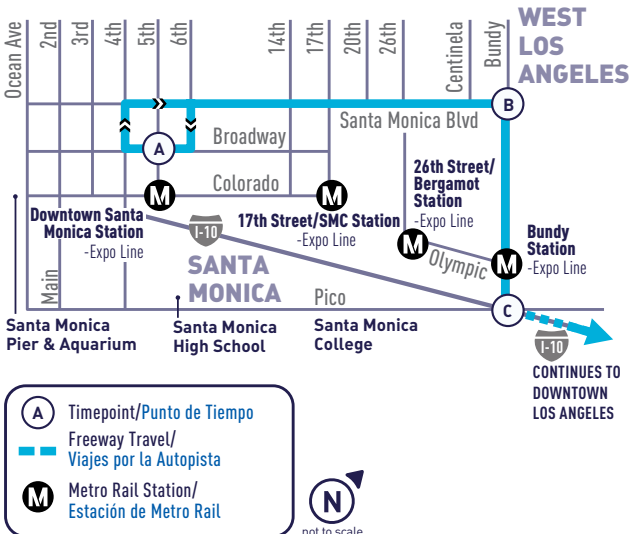

**DOWNTOWN LA
FREEWAY EXPRESS**

**rapid
10**

MONDAY - FRIDAY SERVICE ONLY

RAPID 10 STOPS

STOPS TO DOWNTOWN SM	STOPS TO DOWNTOWN LA (UNION STATION)
Main & Alameda ▲	Broadway & 5th ▲
Alameda & Los Angeles (Union Station) ▲	Santa Monica & 4th ▲
Los Angeles & Aliso ▲	Santa Monica & 6th ▲
Los Angeles & Temple ▲	Santa Monica & Lincoln ▲
Temple & Spring ▲	Santa Monica & 11th ▲
Temple & Hill ▲	Santa Monica & 14th ▲
Hope & 1st ▲	Santa Monica & 17th ▲
Flower & 4th ▲	Santa Monica & 20th ▲
Flower & 5th ▲	Santa Monica & Cloverfield ▲
Wilshire & Hope ▲	Santa Monica & 26th ▲
Wilshire & Grand ▲	Santa Monica & Yale ▲
Grand & 9th ▲	Santa Monica & Centinela ▲
Grand & Olympic ▲	Santa Monica & Bundy ▲
Grand & Pico ▲	Bundy & Idaho ▲
Grand & 14th ▲	Bundy & Nebraska ▲
Grand & Venice ▲	Bundy & La Grange ▲
Bundy & Pico	Bundy & Olympic (Bundy Station)
Bundy & Olympic (Bundy Station)	Bundy & Pico
Bundy & La Grange ▲	Olive & Venice ▲
Bundy & Nebraska ▲	Olive & Pico ▲
Bundy & Idaho ▲	Olive & Olympic ▲
Santa Monica & Bundy ▲	Olive & 9th ▲
Santa Monica & Centinela ▲	7th & Olive ▲
Santa Monica & Yale ▲	7th & Hope ▲
Santa Monica & 26th ▲	7th & Figueroa ▲
Santa Monica & Cloverfield ▲	Figueroa & 5th ▲
Santa Monica & 20th ▲	Hope & 4th ▲
Santa Monica & 17th ▲	Hope & 1st ▲
Santa Monica & 14th ▲	Hope & Temple ▲
Santa Monica & 11th ▲	Temple & Hill ▲
Santa Monica & Lincoln ▲	Temple & Spring ▲
6th & Santa Monica ▲	Los Angeles & Temple ▲
Broadway & 5th ▲	Alameda & Los Angeles (Union Station) ▲
LEGEND ▲ Pick Up Only/Recojer solamente ▲ Drop Off Only/Descargo solamente	Main & Alameda ▲