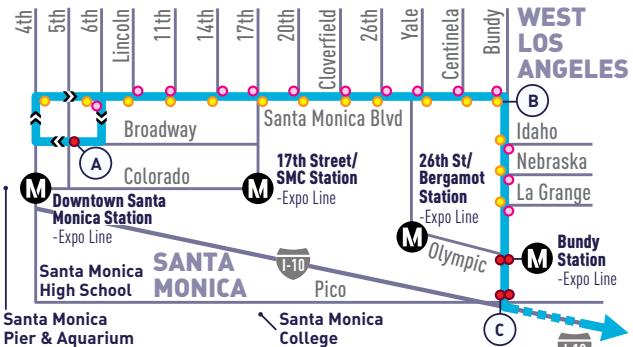

**DOWNTOWN LA
FREEWAY EXPRESS**

**rapid
10**

MONDAY - FRIDAY SERVICE ONLY

DOWNTOWN LOS ANGELES DETAIL

**DOWNTOWN
LOS ANGELES**

- (A)** Timepoint/Punto de Tiempo
- Freeway Travel/
Viajes por la Autopista
- (M)** Metro Rail Station/
Estación de Metro Rail

- Big Blue Bus Stop/
Parada de Big Blue Bus
- Pick Up Only/
Recojer solamente
- Drop Off Only/
Descargo solamente

DOWNTOWN SM TO DOWNTOWN LA (IN FRONT OF UNION STATION)

WEEKDAY
DURANTE LA SEMANA

Broadway & 5th (A)	Santa Monica & Bundy (B)	Bundy & Pico (C)	Main & Alameda (F)
5:27	5:36	5:41	6:14
5:57	6:08	6:14	6:51
6:17	6:28	6:34	7:11
6:37	6:49	6:55	7:42
6:57	7:09	7:15	8:02
7:17	7:30	7:37	8:29
7:37	7:51	7:58	8:53
7:57	8:11	8:18	9:13
8:22	8:36	8:43	9:38
8:47	9:01	9:08	10:03
Then service every 30 minutes at:			
:15	:32	:40	:22
:45	:02	:10	:52
Until:			
2:05	2:23	2:31	3:23
2:25	2:43	2:52	3:51
2:45	3:03	3:12	4:11
3:05	3:23	3:34	4:41
3:25	3:43	3:55	5:10
3:45	4:03	4:15	5:30
4:05	4:23	4:39	5:59
4:25	4:43	4:59	6:19
4:45	5:03	5:19	6:39
5:10	5:28	5:44	7:04
5:40	5:58	6:14	7:26
6:10	6:28	6:42	7:47
6:40	6:56	7:07	8:07
7:15	7:30	7:39	8:31

WEEKDAY
DURANTE LA SEMANA

Main & Alameda (F)	Flower & 4th (E)	Grand & Venice (D)	Broadway & 5th (A)
5:35	5:44	5:54	6:27
5:52	6:01	6:11	6:51
6:09	6:18	6:28	7:16
6:26	6:36	6:46	7:46
6:46	6:57	7:08	8:18
7:06	7:17	7:28	8:38
7:26	7:39	7:51	9:06
7:50	8:03	8:15	9:30
8:14	8:27	8:39	9:55
8:38	8:51	9:03	10:08
Then service every 30 minutes at:			
:03	:14	:25	:10
:33	:44	:55	:40
Until:			
1:33	1:44	1:55	2:35
2:08	2:19	2:30	3:10
2:38	2:49	3:00	3:40
3:08	3:19	3:30	4:10
3:33	3:44	3:55	4:35
3:53	4:06	4:18	5:00
4:13	4:26	4:38	5:20
4:33	4:48	5:01	5:49
4:53	5:08	5:21	6:09
5:13	5:27	5:40	6:26
5:33	5:47	6:00	6:46
5:53	6:06	6:18	7:04
6:13	6:25	6:36	7:16
6:43	6:55	7:06	7:46
7:13	7:23	7:33	8:06
7:43	7:53	8:03	8:36
8:15	8:24	8:33	9:00
8:45	8:54	9:03	9:30