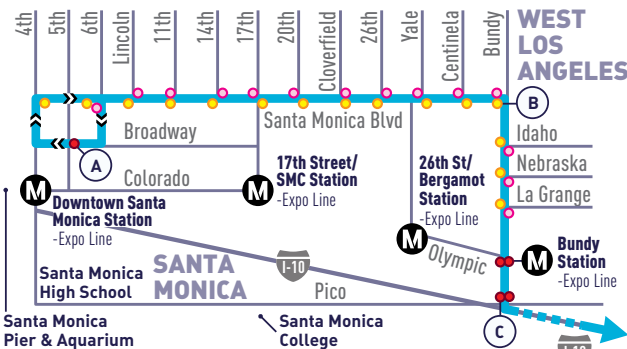

**DOWNTOWN LA
FREEWAY EXPRESS**

rapid

10

MONDAY - FRIDAY SERVICE ONLY

- (A) Timepoint/Punto de Tiempo
- Freeway Travel/
Viajes por la Autopista
- (M) Metro Rail Station/
Estación de Metro Rail
- Big Blue Bus Stop/
Parada de Big Blue Bus
- Pick Up Only/
Recojer solamente
- Drop Off Only/
Descargo solamente

DOWNTOWN SM TO DOWNTOWN LA (IN FRONT OF UNION STATION)

WEEKDAY
DURANTE LA SEMANA

Broadway & 5th (A)	Santa Monica & Bundy (B)	Bundy & Pico (C)	Main & Alameda (F)
5:27	5:36	5:41	6:14
5:57	6:08	6:14	6:51
6:17	6:28	6:34	7:11
6:37	6:49	6:55	7:42
6:57	7:09	7:15	8:02
7:17	7:30	7:37	8:29
7:37	7:51	7:58	8:53
7:57	8:11	8:18	9:13
8:22	8:36	8:43	9:38
8:47	9:01	9:08	10:03
Then service every 30 minutes at:			
:15	:32	:40	:22
:45	:02	:10	:52
Until:			
2:05	2:23	2:31	3:23
2:25	2:43	2:52	3:51
2:45	3:03	3:12	4:11
3:05	3:23	3:34	4:41
3:25	3:43	3:55	5:10
3:45	4:03	4:15	5:30
4:05	4:23	4:39	5:59
4:25	4:43	4:59	6:19
4:45	5:03	5:19	6:39
5:10	5:28	5:44	7:04
5:40	5:58	6:14	7:26
6:10	6:28	6:42	7:47
6:40	6:56	7:07	8:07
7:15	7:30	7:39	8:31

WEEKDAY
DURANTE LA SEMANA

Main & Alameda (F)	Flower & 4th (E)	Grand & Venice (D)	Broadway & 5th (A)
5:35	5:44	5:54	6:27
5:52	6:01	6:11	6:51
6:09	6:18	6:28	7:16
6:26	6:36	6:46	7:46
6:46	6:57	7:08	8:18
<hr/>			
7:06	7:17	7:28	8:38
7:26	7:39	7:51	9:06
7:50	8:03	8:15	9:30
8:14	8:27	8:39	9:55
8:38	8:51	9:03	10:08
<hr/>			
Then service every 30 minutes at:			
:03	:14	:25	:10
:33	:44	:55	:40
<hr/>			
Until:			
1:33	1:44	1:55	2:35
2:08	2:19	2:30	3:10
2:38	2:49	3:00	3:40
3:08	3:19	3:30	4:10
3:33	3:44	3:55	4:35
<hr/>			
3:53	4:06	4:18	5:00
4:13	4:26	4:38	5:20
4:33	4:48	5:01	5:49
4:53	5:08	5:21	6:09
5:13	5:27	5:40	6:26
<hr/>			
5:33	5:47	6:00	6:46
5:53	6:06	6:18	7:04
6:13	6:25	6:36	7:16
6:43	6:55	7:06	7:46
7:13	7:23	7:33	8:06
<hr/>			
7:43	7:53	8:03	8:36
8:15	8:24	8:33	9:00
8:45	8:54	9:03	9:30