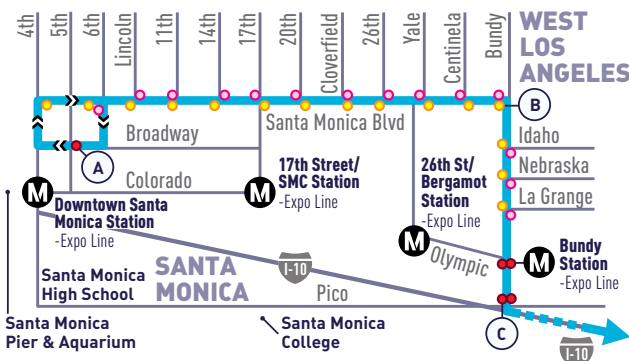

**DOWNTOWN LA
FREEWAY EXPRESS**

rapid

10

MONDAY - FRIDAY SERVICE ONLY

(A) Timepoint/Punto de Tiempo	● Big Blue Bus Stop/ Parada de Big Blue Bus
— Freeway Travel/ Viajes por la Autopista	● Pick Up Only/ Recojer solamente
(M) Metro Rail Station/ Estación de Metro Rail	● Drop Off Only/ Descargo solamente

not to scale

DOWNTOWN SM TO DOWNTOWN LA (IN FRONT OF UNION STATION)

WEEKDAY
DURANTE LA SEMANA

Broadway & 5th (A)	Santa Monica & Bundy (B)	Bundy & Pico (C)	Main & Alameda (F)
5:27	5:36	5:41	6:14
5:57	6:08	6:14	6:51
6:17	6:28	6:34	7:11
6:37	6:49	6:55	7:42
6:57	7:09	7:15	8:02
7:17	7:30	7:37	8:29
7:37	7:51	7:58	8:53
7:57	8:11	8:18	9:13
8:22	8:36	8:43	9:38
8:47	9:01	9:08	10:03
Then service every 30 minutes at:			
:15	:32	:40	:22
:45	:02	:10	:52
Until:			
2:05	2:23	2:31	3:23
2:25	2:43	2:52	3:51
2:45	3:03	3:12	4:11
3:05	3:23	3:34	4:41
3:25	3:43	3:55	5:10
3:45	4:03	4:15	5:30
4:05	4:23	4:39	5:59
4:25	4:43	4:59	6:19
4:45	5:03	5:19	6:39
5:10	5:28	5:44	7:04
5:40	5:58	6:14	7:26
6:10	6:28	6:42	7:47
6:40	6:56	7:07	8:07
7:15	7:30	7:39	8:31

WEEKDAY
DURANTE LA SEMANA

Main & Alameda (F)	Flower & 4th (E)	Grand & Venice (D)	Broadway & 5th (A)
5:35	5:44	5:54	6:27
5:52	6:01	6:11	6:51
6:09	6:18	6:28	7:16
6:26	6:36	6:46	7:46
6:46	6:57	7:08	8:18
<hr/>			
7:06	7:17	7:28	8:38
7:26	7:39	7:51	9:06
7:50	8:03	8:15	9:30
8:14	8:27	8:39	9:55
8:38	8:51	9:03	10:08
<hr/>			
Then service every 30 minutes at:			
:03	:14	:25	:10
:33	:44	:55	:40
<hr/>			
Until:			
1:33	1:44	1:55	2:35
2:08	2:19	2:30	3:10
2:38	2:49	3:00	3:40
3:08	3:19	3:30	4:10
3:33	3:44	3:55	4:35
<hr/>			
3:53	4:06	4:18	5:00
4:13	4:26	4:38	5:20
4:33	4:48	5:01	5:49
4:53	5:08	5:21	6:09
5:13	5:27	5:40	6:26
<hr/>			
5:33	5:47	6:00	6:46
5:53	6:06	6:18	7:04
6:13	6:25	6:36	7:16
6:43	6:55	7:06	7:46
7:13	7:23	7:33	8:06
<hr/>			
7:43	7:53	8:03	8:36
8:15	8:24	8:33	9:00
8:45	8:54	9:03	9:30