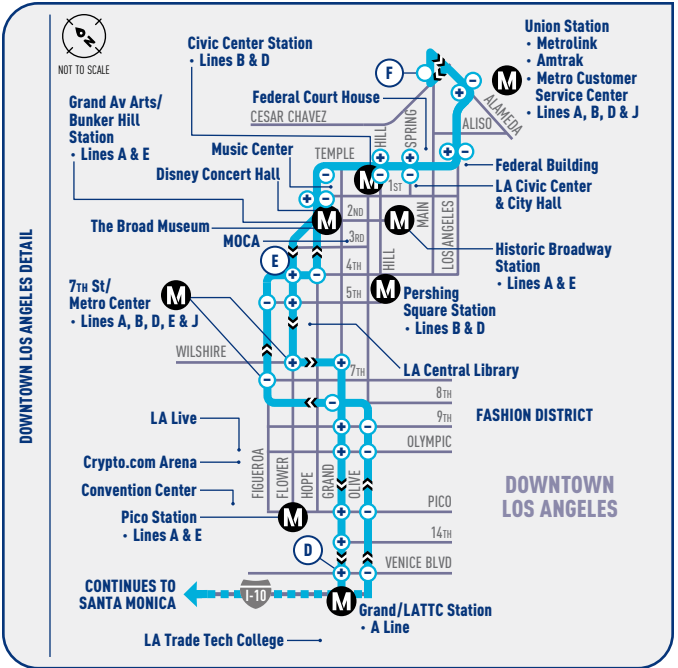

DOWNTOWN LA FREEWAY EXPRESS

rapid

10

MONDAY-FRIDAY SERVICE ONLY | NO OFF-PEAK SERVICE
SERVICIO SÓLO DE LUNES A VIERNES | NO HAY SERVICIO DURANTE HORAS NO PICO

TIMEPOINT
PUNTO DE TIEMPO

FREEWAY TRAVEL
VIAJES POR LA AUTOPISTA

METRO RAIL STATION
ESTACIÓN DE METRO RAIL

BIG BLUE BUS STOP
PARADA DE BIG BLUE BUS

PICK UP ONLY STOP
PARADA SOLO DE SUBIDA

DROP OFF ONLY STOP
PARADA SOLO DE SALIDA

WEEKDAY | DURANTE LA SEMANA

DOWNTOWN SANTA MONICA TO DOWNTOWN LOS ANGELES (IN FRONT OF UNION STATION)

A BROADWAY & 5 TH	B SANTA MONICA & BUNDY	C BUNDY & PICO	F MAIN & ALAMEDA
6:00	6:10	6:14	6:49
7:00	7:14	7:20	8:10
8:04	8:18	8:25	9:23

NO MIDDAY OR EVENING SERVICE

RAPID 10 DOES NOT OPERATE ON WEEKENDS OR THE FOLLOWING HOLIDAYS:

WEEKDAY | DURANTE LA SEMANA

DOWNTOWN LOS ANGELES (ACROSS FROM UNION STATION) TO DOWNTOWN SANTA MONICA

F MAIN & ALAMEDA	E FLOWER & 4 TH	D GRAND & VENICE	A BROADWAY & 5 TH
NO MORNING OR MIDDAY SERVICE			
3:35	3:47	3:58	4:35
5:05	5:19	5:37	6:29
6:05	6:18	6:31	7:15