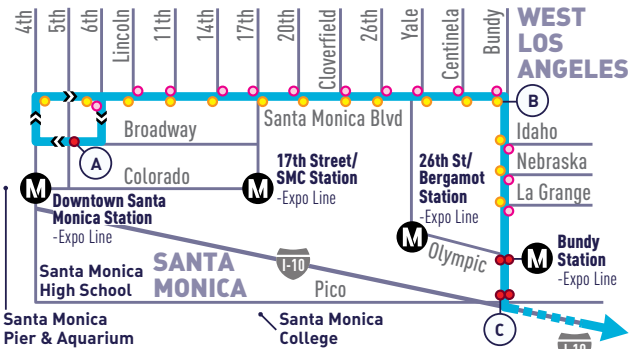

**DOWNTOWN LA
FREEWAY EXPRESS**

rapid
10

MONDAY - FRIDAY SERVICE ONLY

DOWNTOWN LOS ANGELES DETAIL

**DOWNTOWN
LOS ANGELES**

- (A)** Timepoint
Punto de Tiempo
- (M)** Metro Rail Station
Estación de Metro Rail
- (●)** Big Blue Bus Stop
Parada de Big Blue Bus
- (●)** Pick Up Only
Solo Recojer
- (●)** Drop Off Only
Solo Descargo

DOWNTOWN SM TO DOWNTOWN LA (IN FRONT OF UNION STATION)

WEEKDAY
DURANTE LA SEMANA

Broadway & 5th (A)	Santa Monica & Bundy (B)	Bundy & Pico (C)	Main & Alameda (F)
5:28	5:38	5:43	6:16
5:58	6:09	6:14	6:50
6:18	6:30	6:36	7:12
6:38	6:51	6:57	7:41
6:58	7:11	7:17	8:01
7:18	7:31	7:37	8:26
7:38	7:52	7:58	8:50
7:57	8:13	8:19	9:13
8:22	8:38	8:44	9:38
8:47	9:03	9:09	10:03
9:17	9:33	9:39	10:21
9:47	10:03	10:09	10:51
10:17	10:33	10:39	11:21
10:47	11:03	11:09	11:51
11:17	11:33	11:39	12:21
11:47	12:04	12:11	12:55
12:17	12:34	12:41	1:25
12:47	1:04	1:11	1:55
1:15	1:32	1:39	2:27
1:45	2:02	2:09	2:57
2:15	2:33	2:42	3:42
2:45	3:03	3:12	4:12
3:15	3:33	3:43	4:53
3:45	4:03	4:15	5:30
4:15	4:33	4:47	6:07
4:45	5:03	5:17	6:37
5:20	5:38	5:52	7:05
6:20	6:35	6:47	7:55

Good Bike Karma

Be the good guy. If yours is the last bike on the rack, please return the rack to the upright position.

ALL PM
TIMES IN
BOLD

RAPID
10

DOWNTOWN LA (ACROSS FROM UNION STATION) TO DOWNTOWN SM

**WEEKDAY
DURANTE LA SEMANA**

Main & Alameda F	Flower & 4th E	Grand & Venice D	Broadway & 5th A
5:35	5:44	5:53	6:27
5:55	6:04	6:13	6:53
6:35	6:46	6:57	7:57
7:25	7:38	7:50	9:07
8:15	8:28	8:40	9:57
9:05	9:17	9:28	10:28
9:50	10:02	10:13	11:03
10:35	10:46	10:57	11:37
11:05	11:16	11:27	12:07
11:35	11:46	11:57	12:37
12:05	12:16	12:27	1:07
12:35	12:46	12:57	1:37
1:05	1:16	1:27	2:07
1:35	1:46	1:57	2:37
2:05	2:16	2:27	3:07
2:38	2:49	3:00	3:40
3:08	3:20	3:32	4:14
3:35	3:47	3:59	4:41
3:55	4:08	4:22	5:07
4:15	4:28	4:42	5:27
4:35	4:49	5:03	5:51
4:55	5:09	5:23	6:11
5:15	5:28	5:41	6:27
5:35	5:48	6:01	6:47
5:55	6:07	6:19	7:01
6:20	6:31	6:42	7:18
6:50	7:01	7:12	7:48
7:30	7:40	7:50	8:22
8:15	8:24	8:33	9:00