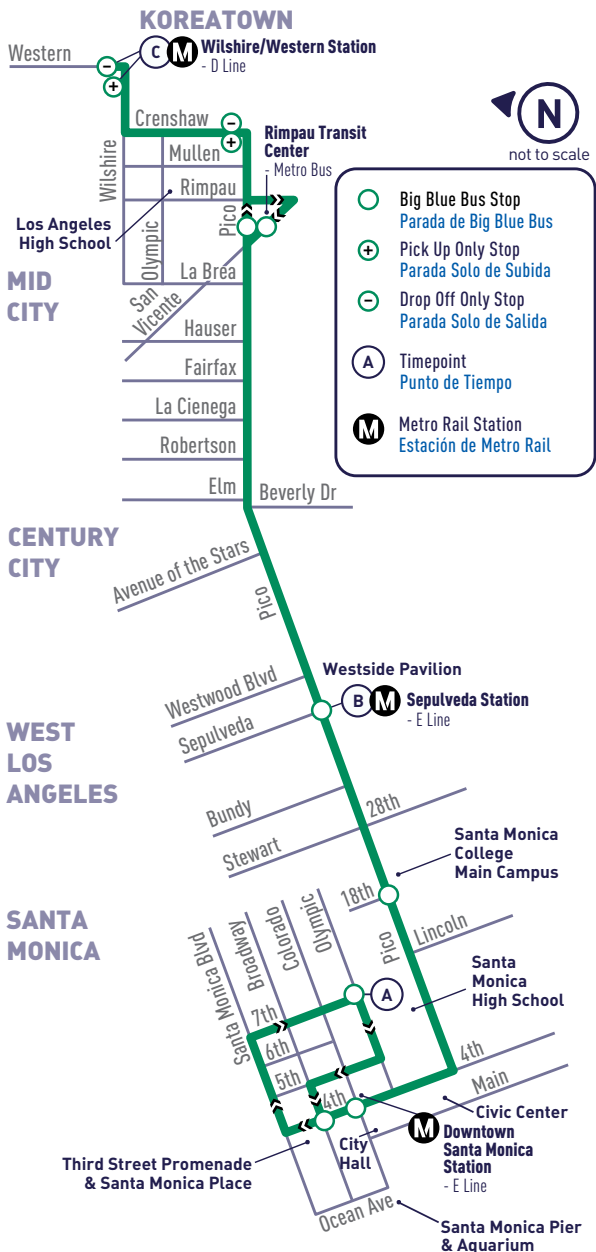

PICO BLVD

EXPRESS

7

MONDAY - FRIDAY SERVICE ONLY
SERVICIO DE LUNES - VIERNES
SOLAMENTE

DOWNTOWN SM TO WILSHIRE/ WESTERN STATION D LINE

**WEEKDAY
DURANTE LA SEMANA**

A 7th & Olympic	B Pico & Sepulveda	C Wilshire & Western (Wilshire/ Western Station)
6:50	7:06	7:36
7:10	7:27	7:59
7:30	7:47	8:19
7:50	8:07	8:39
8:10	8:27	8:59
8:30	8:47	9:19
8:50	9:07	9:39
9:10	9:27	9:59
9:30	9:47	10:19
9:50	10:07	10:39
10:10	10:27	11:01
10:30	10:49	11:23
10:50	11:09	11:43
11:10	11:29	12:03
11:30	11:49	12:23
11:50	12:09	12:43
12:10	12:29	1:03
12:30	12:51	1:30
12:50	1:11	1:50
1:10	1:31	2:10
1:30	1:51	2:30
1:50	2:13	2:54
2:10	2:33	3:14
2:30	2:53	3:34
2:50	3:13	3:54
3:10	3:33	4:14
3:30	3:53	4:36
3:50	4:14	4:57
4:10	4:34	5:17
4:30	4:54	5:37
4:50	5:14	5:57
5:10	5:34	6:17
5:30	5:52	6:29
5:50	6:12	6:47
6:10	6:32	7:07
6:30	6:50	7:25
6:50	7:10	7:38
7:10	7:26	7:54
7:30	7:46	8:14
7:50	8:06	8:34

ALL PM
TIMES IN
BOLD

EXPRESS

7

WILSHIRE/WESTERN STATION D LINE TO DOWNTOWN SM

WEEKDAY
DURANTE LA SEMANA

Wilshire & Western (Wilshire/ Western Station) C	Pico & Sepulveda B	7th & Olympic A
6:15	6:41	7:01
6:35	7:02	7:22
6:55	7:23	7:43
7:15	7:48	8:08
7:35	8:14	8:34
7:55	8:34	8:54
8:15	8:54	9:16
8:35	9:14	9:36
8:55	9:31	9:53
9:15	9:47	10:09
9:35	10:07	10:29
9:55	10:27	10:49
10:15	10:46	11:08
10:35	11:06	11:28
10:55	11:26	11:48
11:15	11:46	12:08
11:35	12:06	12:28
11:55	12:26	12:48
12:15	12:46	1:08
12:35	1:06	1:28
12:55	1:26	1:48
1:15	1:46	2:08
1:35	2:06	2:28
1:55	2:26	2:48
2:15	2:46	3:08
2:35	3:06	3:28
2:55	3:26	3:48
3:15	3:45	4:07
3:35	4:05	4:27
3:55	4:25	4:47
4:15	4:45	5:07
4:35	5:05	5:27
4:55	5:25	5:47
5:15	5:45	6:07
5:35	6:05	6:27
5:55	6:25	6:47
6:15	6:45	7:07
6:35	7:05	7:27
6:55	7:25	7:47
7:15	7:45	8:07
7:35	8:05	8:27
7:55	8:25	8:47

ALL PM
TIMES IN
BOLD

EXPRESS

7