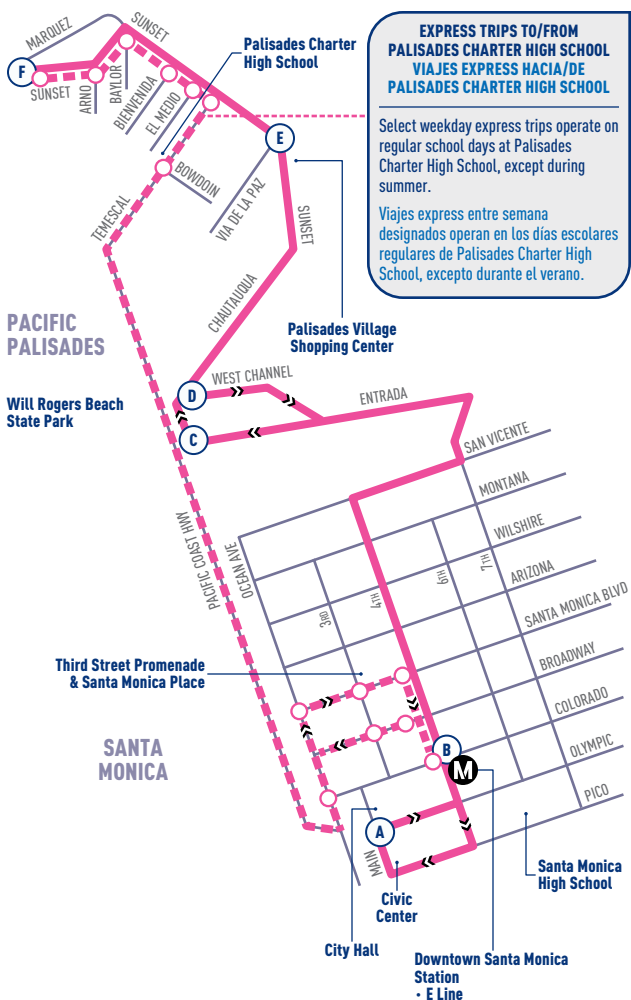

# 9

**EXPRESS TRIPS TO/FROM PALISADES CHARTER HIGH SCHOOL VIAJES EXPRESS HACIA/DE PALISADES CHARTER HIGH SCHOOL**

Select weekday express trips operate on regular school days at Palisades Charter High School, except during summer.

Viajes express entre semana designados operan en los días escolares regulares de Palisades Charter High School, excepto durante el verano.

- A** TIMEPOINT PUNTO DE TIEMPO
- BIG BLUE BUS STOP PARADA DE BIG BLUE BUS
- SELECT TRIPS ONLY VIAJES DESIGNADOS
- M** METRO RAIL STATION ESTACIÓN DE METRO RAIL

EXPRESS TRIP ARRIVES TO PALISADES CHARTER HIGH SCHOOL AT APPROXIMATELY 8:02AM AND 8:13AM ON REGULAR SCHOOL DAYS ONLY.

LOS VIAJES EXPRES LLEGAN A PALISADES CHARTER HIGH SCHOOL APROXIMADAMENTE A LAS 8:02AM Y A LAS 8:13AM SOLO EN DÍAS ESCOLARES REGULARES.

EXPRESS TRIP DEPARTS FROM PALISADES CHARTER HIGH SCHOOL AT APPROXIMATELY 3:11PM AND 3:14PM ON REGULAR SCHOOL DAYS ONLY.

LOS VIAJES EXPRES SALEN DE PALISADES CHARTER HIGH SCHOOL APROXIMADAMENTE A LAS 3:11PM Y A LAS 3:14PM SOLO EN DÍAS ESCOLARES REGULARES.