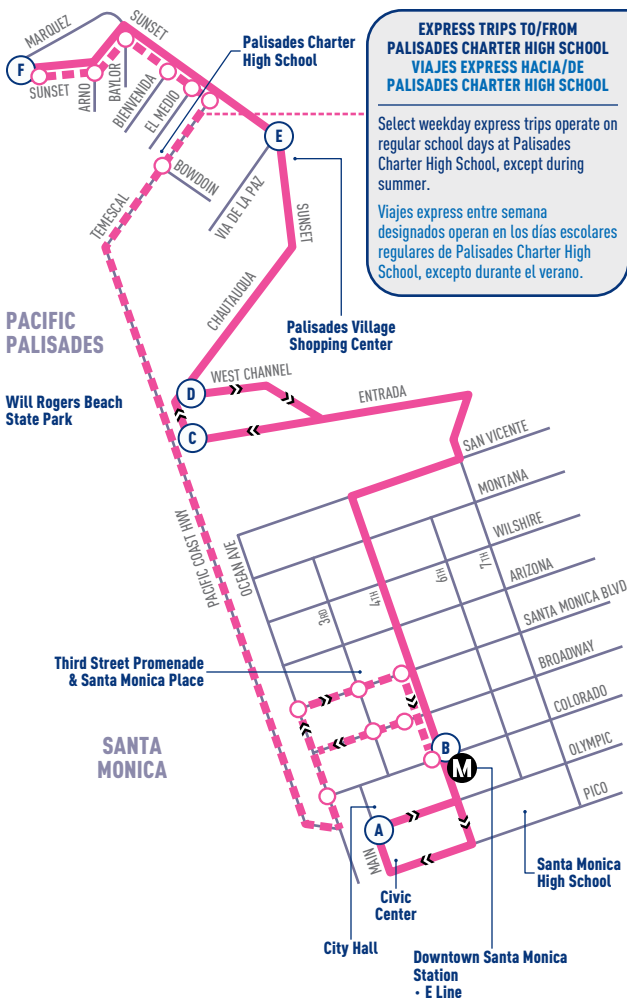

PACIFIC PALISADES

9

PACIFIC PALISADES

Will Rogers Beach State Park

Third Street Promenade & Santa Monica Place

SANTA MONICA

City Hall
Downtown Santa Monica Station - E Line

Santa Monica High School

- A** TIMEPOINT
PUNTO DE TIEMPO
- BIG BLUE BUS STOP
PARADA DE BIG BLUE BUS
- SELECT TRIPS ONLY
VIAJES DESIGNADOS
- M** METRO RAIL STATION
ESTACIÓN DE METRO RAIL

WEEKDAY | DURANTE LA SEMANA

SANTA MONICA TO PACIFIC PALISADES

MAIN & OLYMPIC A	4TH & COLORADO (DOWNTOWN SANTA MONICA STATION) B	ENTRADA & PACIFIC COAST HIGHWAY C	SUNSET & VIA DE LA PAZ E	SUNSET & MARQUEZ F
-	6:25	6:38	6:45	6:51
-	6:40	6:54	7:02	7:09
-	6:55	7:09	7:17	7:24
-	7:10	7:25	7:33	7:40
7:23	7:25	7:40	7:46	7:54
-	7:40	7:55	8:03	8:10
-	7:50	-	-	8:22
7:53	7:55	8:10	8:16	8:24
-	8:10	8:25	8:33	8:40
8:23	8:25	8:40	8:46	8:54
8:52	8:55	9:10	9:16	9:23
9:22	9:25	9:40	9:46	9:53
9:52	9:55	10:10	10:16	10:23
10:22	10:25	10:40	10:46	10:53
10:52	10:55	11:10	11:16	11:23
11:21	11:24	11:39	11:45	11:52
11:51	11:54	12:09	12:15	12:22
12:21	12:24	12:39	12:45	12:52
12:51	12:54	1:09	1:15	1:22
1:21	1:24	1:39	1:45	1:52
1:51	1:54	2:09	2:15	2:22
2:21	2:24	2:41	2:48	2:56
2:45	2:48	3:05	3:12	3:20
3:05	3:08	3:25	3:32	3:40
3:25	3:28	3:45	3:52	4:00
3:50	3:53	4:10	4:17	4:25
4:21	4:24	4:41	4:48	4:56
4:51	4:54	5:09	5:15	5:22
5:21	5:24	5:39	5:45	5:52
5:51	5:54	6:08	6:14	6:20
6:21	6:24	6:38	6:44	6:50
7:21	7:24	7:37	7:42	7:48
8:45	8:48	8:59	9:04	9:09