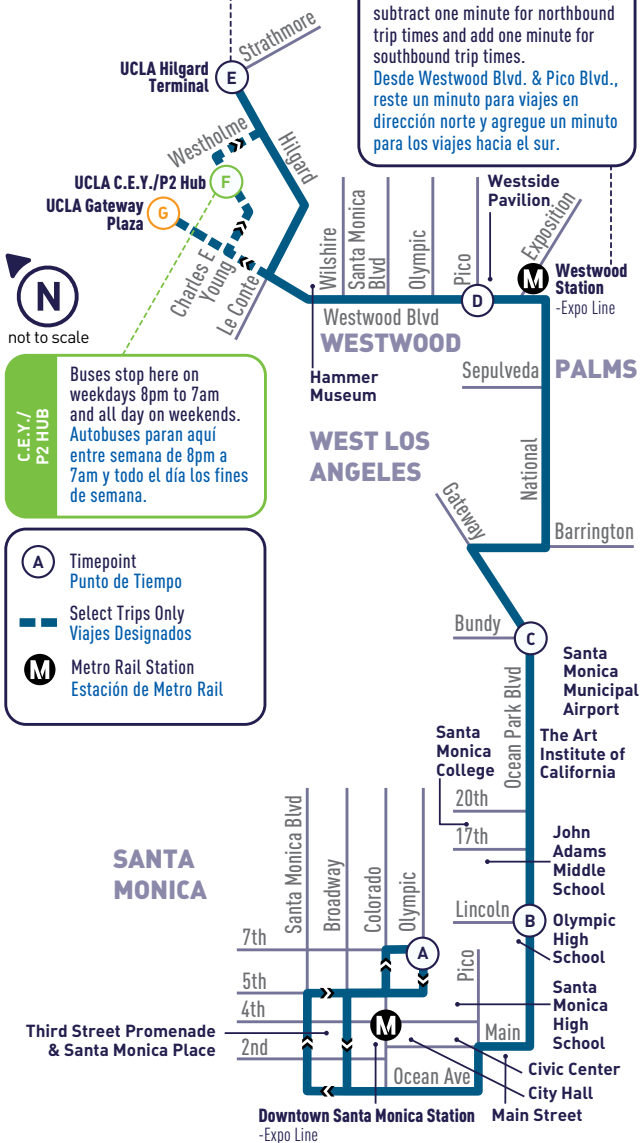

UCLA/WESTWOOD & OCEAN PARK BLVD

8

HILGARD TERMINAL

Buses stop here on weekdays only 7am to 8pm.
Autobuses paran aquí solo entre semana de 7am a 8pm.

ROUTE 8 ARRIVALS AT WESTWOOD STATION
LLEGADAS DE LA RUTA 8 A LA ESTACIÓN DE WESTWOOD

From Westwood Blvd. & Pico Blvd., subtract one minute for northbound trip times and add one minute for southbound trip times.
Desde Westwood Blvd. & Pico Blvd., reste un minuto para viajes en dirección norte y agregue un minuto para los viajes hacia el sur.

(G) Trip ends at UCLA Gateway Plaza and does not serve C.E.Y./P2 Hub./Viaje termina en UCLA Gateway Plaza y no sirve al C.E.Y/P2 Hub.

Be Aware!

Watch where you stand. Stay on the sidewalk at a safe distance until the bus comes to a complete stop.

ALL PM
TIMES IN
BOLD

ROUTE

8

UCLA TO DOWNTOWN SANTA MONICA

WEEKEND LOS FINES DE SEMANA

UCLA C.E.Y./P2 Hub	Westwood & Pico	Ocean Park & Bundy	Ocean Park & Lincoln	7th & Olympic
F	D	C	B	A
6:45	6:57	7:06	7:14	7:28
7:45	7:57	8:06	8:14	8:28
8:12	8:25	8:35	8:44	8:59
8:42	8:55	9:05	9:14	9:29
9:12	9:25	9:35	9:44	9:59
9:42	9:55	10:05	10:14	10:29
10:10	10:25	10:36	10:46	11:02
10:40	10:55	11:06	11:16	11:32
11:10	11:25	11:36	11:46	12:02
11:38	11:54	12:06	12:17	12:35
12:08	12:24	12:36	12:47	1:05
12:35	12:53	1:06	1:17	1:37
1:05	1:23	1:36	1:47	2:07
1:35	1:53	2:06	2:17	2:37
2:05	2:23	2:36	2:47	3:07
2:35	2:53	3:06	3:17	3:37
3:05	3:23	3:36	3:47	4:07
3:35	3:53	4:06	4:17	4:37
4:05	4:23	4:36	4:47	5:07
4:35	4:53	5:06	5:17	5:37
5:05	5:23	5:36	5:47	6:07
5:35	5:53	6:06	6:17	6:37
6:05	6:22	6:34	6:44	7:02
6:35	6:52	7:04	7:14	7:32
7:05	7:21	7:33	7:42	7:58
7:35	7:51	8:03	8:12	8:28
8:05	8:21	8:33	8:42	8:56
8:35	8:51	9:03	9:12	9:26
9:05	9:19	9:29	9:36	9:49
9:35	9:49	9:59	10:06	10:19
10:35	10:48	10:57	11:04	11:15
11:35	11:48	11:57	12:04	12:15