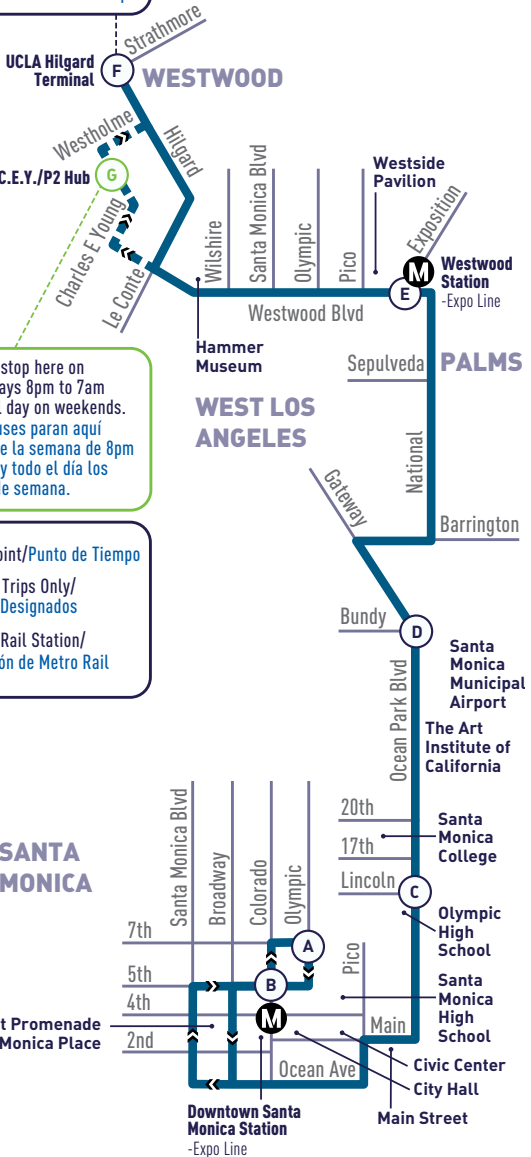

**A**

Timepoint/Punto de Tiempo

Select Trips Only/  
Viajes Designados

**M**

Metro Rail Station/  
Estación de Metro Rail

**SANTA MONICA**

Third Street Promenade & Santa Monica Place

**Downtown Santa Monica Station**  
-Expo Line

Main Street

# DOWNTOWN SANTA MONICA TO UCLA

# UCLA TO DOWNTOWN SANTA MONICA