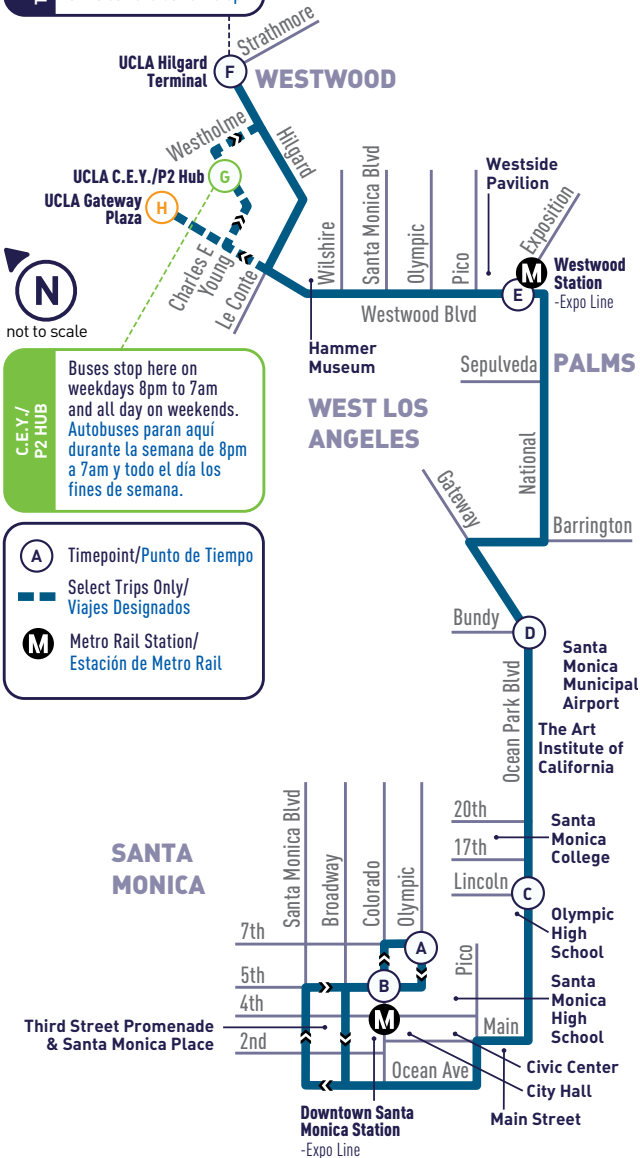

UCLA/WESTWOOD & OCEAN PARK BLVD

8

HILGARD TERMINAL

Buses stop here on weekdays only 7am to 8pm.
Autobuses paran aquí solo entre semana de 7am a 8pm.