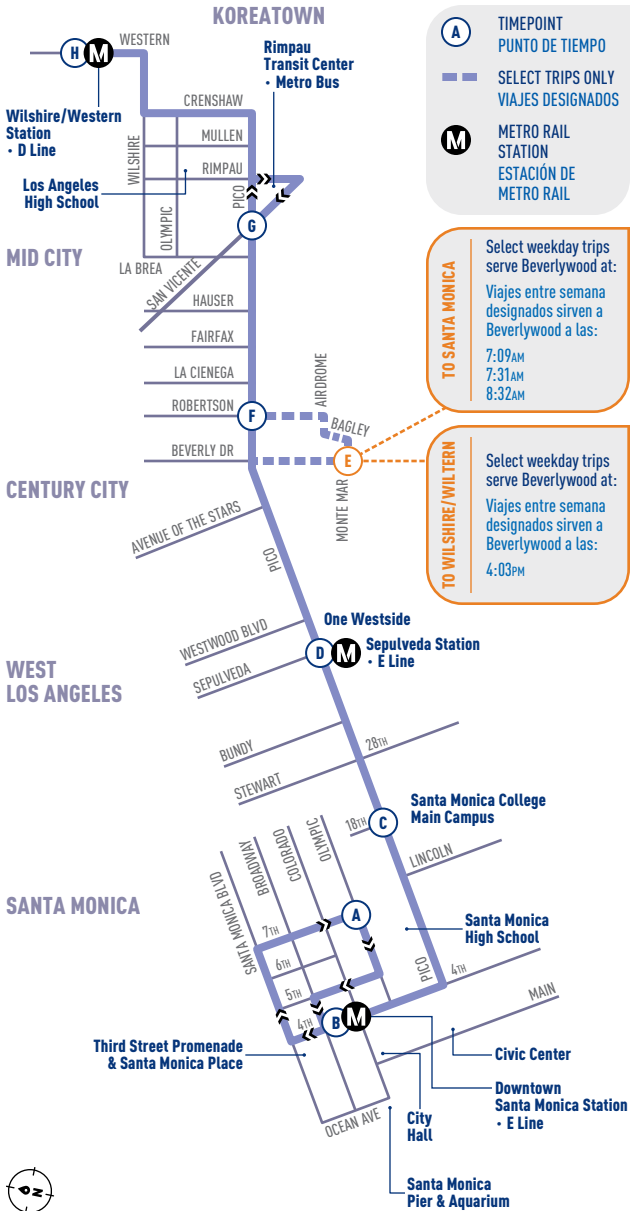

PICO BLVD

A TIMEPOINT
 PUNTO DE TIEMPO

--- SELECT TRIPS ONLY
 VIAJES DESIGNADOS

M METRO RAIL
 STATION
 ESTACIÓN DE METRO RAIL

TO SANTA MONICA

Select weekday trips serve Beverlywood at:
 Viajes entre semana designados sirven a Beverlywood a las:

7:09AM
 7:31AM
 8:32AM

TO WILSHIRE/WILTERN

Select weekday trips serve Beverlywood at:
 Viajes entre semana designados sirven a Beverlywood a las:

4:03PM

WEEKDAY | DURANTE LA SEMANA

DOWNTOWN SANTA MONICA TO WILSHIRE/WESTERN STATION D LINE

TRIP DEVIATES FROM PICO BLVD. TO SERVE **E** BEVERLYWOOD.
 VIAJE SE DESVÍA DE PICO BLVD. PARA SERVIR **E** BEVERLYWOOD.

WEEKEND | LOS FINES DE SEMANA

DOWNTOWN SANTA MONICA TO WILSHIRE/WESTERN STATION D LINE