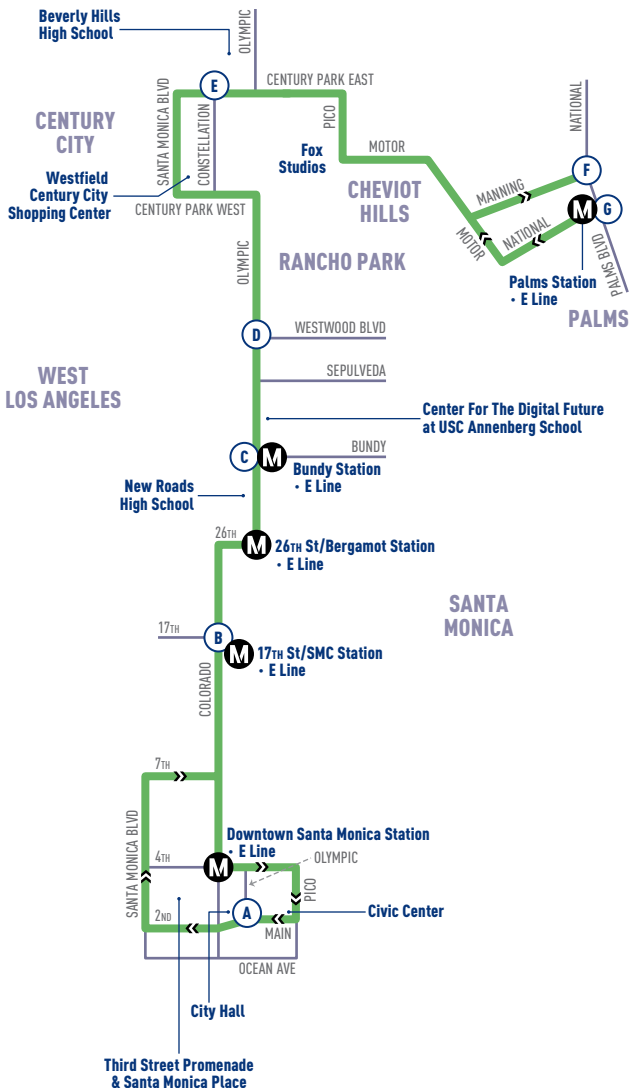

5

OLYMPIC BLVD - CENTURY CITY

MONDAY-FRIDAY SERVICE ONLY
SERVICIO SÓLO DE LUNES A VIERNES

NOT TO SCALE

TIMEPOINT
PUNTO DE TIEMPO

METRO RAIL STATION
ESTACIÓN DE METRO RAIL

SANTA MONICA
TO PALMS STATION E LINE

MAIN & OLYMPIC (A)	COLORADO & 17 TH (17 TH /SANTA MONICA COLLEGE STATION) (B)	OLYMPIC & BUNDY (BUNDY STATION) (C)	OLYMPIC & WESTWOOD (D)	CENTURY PARK EAST & CONSTELLATION (E)	MANNING & NATIONAL (PALMS STATION) (F)
7:20	7:30	7:38	7:43	7:53	8:06
8:10	8:22	8:30	8:35	8:45	9:00
9:10	9:22	9:30	9:35	9:45	10:00
10:10	10:22	10:30	10:35	10:45	11:00
11:10	11:22	11:30	11:35	11:45	12:00
12:10	12:22	12:30	12:40	12:50	1:05
1:10	1:22	1:30	1:40	1:50	2:05
2:10	2:22	2:30	2:40	2:50	3:05
3:05	3:17	3:27	3:39	3:51	4:10
3:55	4:07	4:17	4:30	4:43	5:05
4:50	5:02	5:12	5:25	5:38	6:00
5:53	6:05	6:15	6:28	6:41	7:03

ROUTE 5 DOES NOT OPERATE ON WEEKENDS OR THE FOLLOWING HOLIDAYS:

LA RUTA 5 NO OPERA LOS FINES DE SEMANA, NI EN LOS SIGUIENTES DÍAS FESTIVOS:

NEW YEAR'S EVE

NEW YEAR'S DAY

MARTIN LUTHER KING JR. DAY

PRESIDENTS' DAY