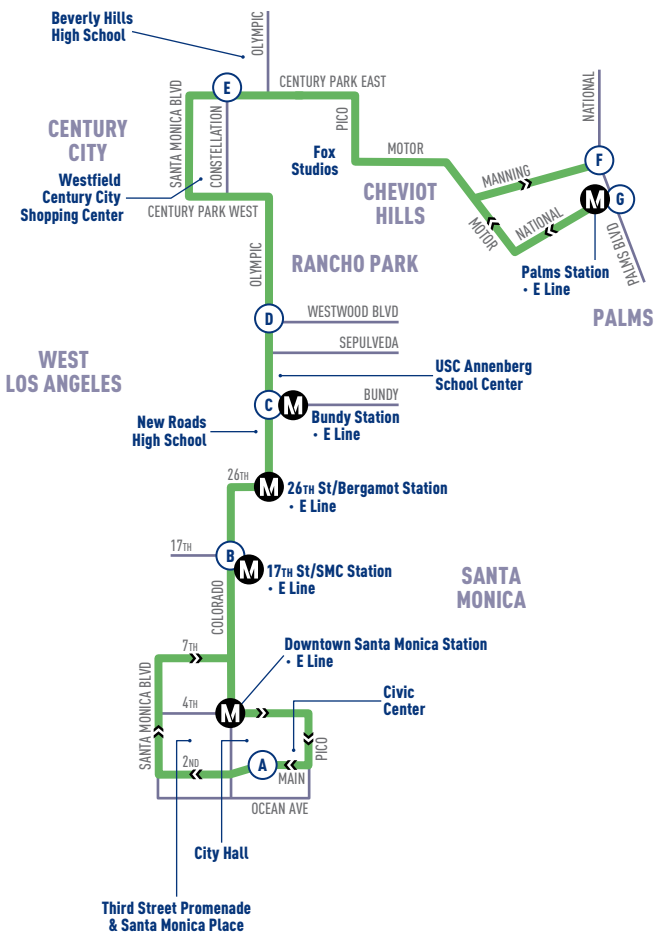

OLYMPIC BLVD – CENTURY CITY

5

MONDAY-FRIDAY SERVICE ONLY
SERVICIO DE LUNES-VIERNES SOLAMENTE

NOT TO SCALE

TIMEPOINT
PUNTO DE TIEMPO

METRO RAIL STATION
ESTACIÓN DE METRO RAIL

SANTA MONICA TO PALMS STATION E LINE

MAIN & CIVIC AUDITORIUM (A)	COLORADO & 17 TH (17 TH /SANTA MONICA COLLEGE STATION) (B)	OLYMPIC & BUNDBY (BUNDBY STATION) (C)	OLYMPIC & WESTWOOD (D)	CENTURY PARK EAST & CONSTELLATION (E)	MANNING & NATIONAL (PALMS STATION) (F)
7:20	7:28	7:34	7:40	7:49	8:04
8:10	8:20	8:28	8:35	8:46	9:02
9:10	9:21	9:28	9:35	9:45	10:00
10:10	10:21	10:28	10:35	10:45	10:59
11:10	11:21	11:28	11:35	11:45	11:59
12:10	12:21	12:29	12:36	12:46	1:00
1:10	1:21	1:29	1:36	1:46	2:00
2:10	2:21	2:29	2:37	2:47	3:02
3:00	3:11	3:19	3:30	3:41	3:58
3:50	4:01	4:11	4:25	4:36	4:54
4:50	5:01	5:11	5:31	5:45	6:05
5:53	6:03	6:13	6:29	6:42	6:59

ROUTE 5 DOES NOT OPERATE ON WEEKENDS OR THE FOLLOWING HOLIDAYS:

LA RUTA 5 NO OPERA LOS FINES DE SEMANA, NI EN LOS SIGUIENTES DÍAS FESTIVOS:

NEW YEAR'S EVE
PRESIDENTS' DAY
LABOR DAY
CHRISTMAS EVE

NEW YEAR'S DAY
MEMORIAL DAY
THANKSGIVING DAY
CHRISTMAS