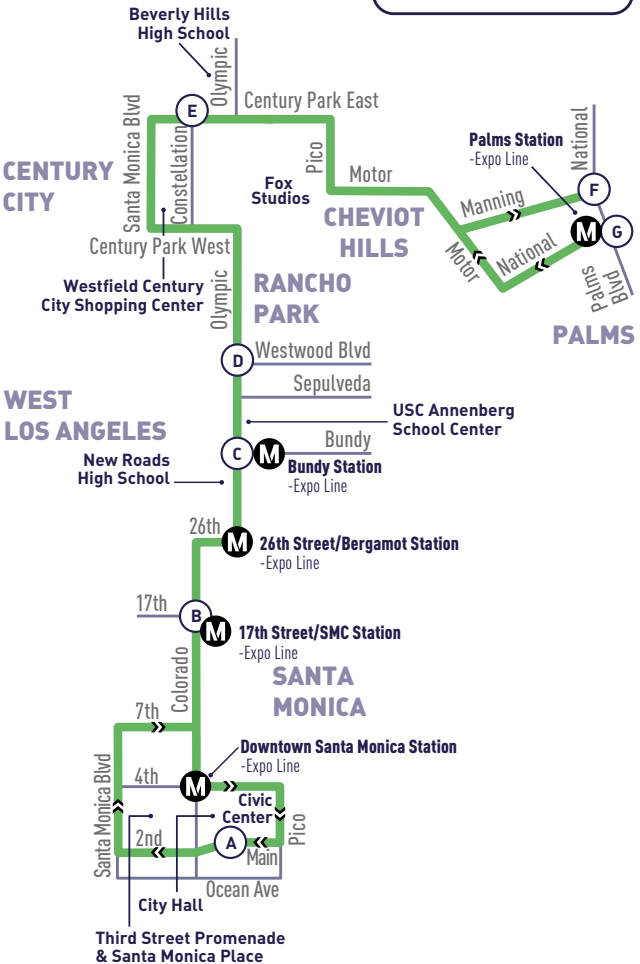

OLYMPIC BLVD -
CENTURY CITY

5

MONDAY - FRIDAY SERVICE ONLY

not to scale

- A** Timepoint
Punto de Tiempo
- M** Metro Rail Station
Estación de Metro Rail

SANTA MONICA TO PALMS STATION EXPO LINE

**WEEKDAY
DURANTE LA SEMANA**

(A) Main & Civic Auditorium	(B) Colorado & 17th (17th/SMC Station)	(C) Olympic & Bundy (Bundy Station)	(D) Olympic & Westwood	(E) Century Park East & Constellation	(F) Manning & National (Palms Station)
7:20	7:30	7:38	7:45	7:54	8:06
7:40	7:51	8:01	8:09	8:20	8:32
8:00	8:12	8:23	8:31	8:43	8:56
8:20	8:32	8:43	8:51	9:03	9:16
8:40	8:52	9:03	9:11	9:23	9:36
9:10	9:23	9:33	9:41	9:52	10:04
9:40	9:53	10:02	10:09	10:20	10:31
10:10	10:23	10:32	10:39	10:50	11:01
10:40	10:53	11:02	11:09	11:20	11:31
11:10	11:23	11:32	11:39	11:50	12:01
11:40	11:53	12:04	12:12	12:23	12:34
12:10	12:23	12:34	12:42	12:53	1:04
12:40	12:53	1:04	1:12	1:23	1:34
1:10	1:23	1:34	1:42	1:53	2:04
1:40	1:53	2:04	2:12	2:23	2:34
2:10	2:23	2:34	2:43	2:54	3:06
2:40	2:53	3:04	3:15	3:27	3:40
3:05	3:18	3:29	3:42	3:54	4:08
3:25	3:38	3:51	4:08	4:20	4:35
3:45	3:58	4:11	4:28	4:40	4:55
4:05	4:18	4:31	4:50	5:03	5:19
4:25	4:38	4:51	5:10	5:23	5:39
4:45	4:58	5:11	5:35	5:50	6:06
5:05	5:18	5:31	5:55	6:10	6:26
5:25	5:38	5:51	6:15	6:30	6:46
5:50	6:02	6:15	6:34	6:48	7:02
6:20	6:32	6:45	7:00	7:12	7:25
6:50	7:02	7:13	7:26	7:37	7:48

Route 5 does not operate on weekends or the following holidays:/La Ruta 5 no opera los fines de semana ni en los siguientes días festivos:

New Year's Day	Memorial Day	Independence Day
Labor Day	Thanksgiving Day	Christmas Day