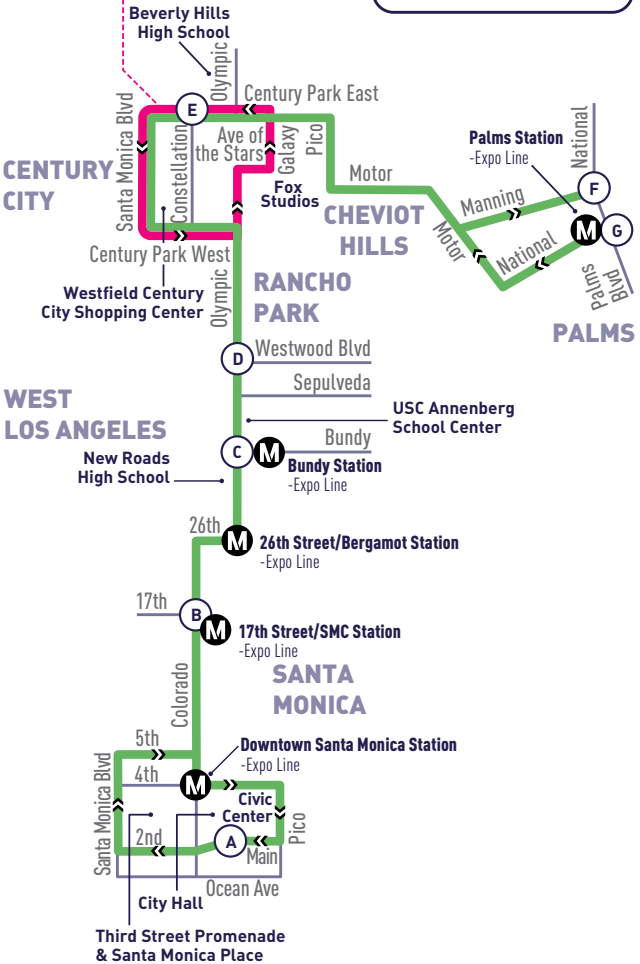

OLYMPIC BLVD -  
CENTURY CITY

5

**Weekends Only**

Route ends at Century Park East & Constellation Blvd.

**Solo fines de semana**

Ruta termina en Century Park East & Constellation Blvd.

not to scale

Timepoint  
Punto de Tiempo

Weekends Only  
Solo Fines de Semana

Metro Rail Station  
Estación de Metro Rail

CENTURY CITY TO SANTA MONICA

WEEKEND  
LOS FINES DE SEMANA

(E) Century Park East & Constellation	(D) Olympic & Westwood	(C) Olympic & Bundy (Bundy Station)	(B) Colorado & 17th (17th/ SMC Station)	(A) Main & Civic Auditorium
7:20	7:28	7:33	7:39	7:47
8:00	8:08	8:14	8:21	8:30
8:45	8:53	8:59	9:06	9:15
9:30	9:38	9:44	9:51	10:00
10:15	10:24	10:30	10:38	10:49
11:00	11:09	11:15	11:23	11:34
11:45	11:54	<b>12:00</b>	<b>12:08</b>	<b>12:19</b>
<b>12:30</b>	<b>12:39</b>	<b>12:46</b>	<b>12:54</b>	<b>1:07</b>
1:15	1:24	1:31	1:39	1:52
2:00	2:09	2:16	2:24	2:37
2:45	2:54	3:01	3:09	3:22
3:30	3:39	3:46	3:54	4:07
4:15	4:24	4:31	4:39	4:52
5:00	5:09	5:15	5:22	5:35
5:45	5:54	6:00	6:07	6:20
6:30	6:38	6:43	6:50	7:02
7:10	7:18	7:23	7:29	7:39
7:50	7:58	8:03	8:09	8:19

ALL PM  
TIMES IN  
BOLD

ROUTE  
**5**