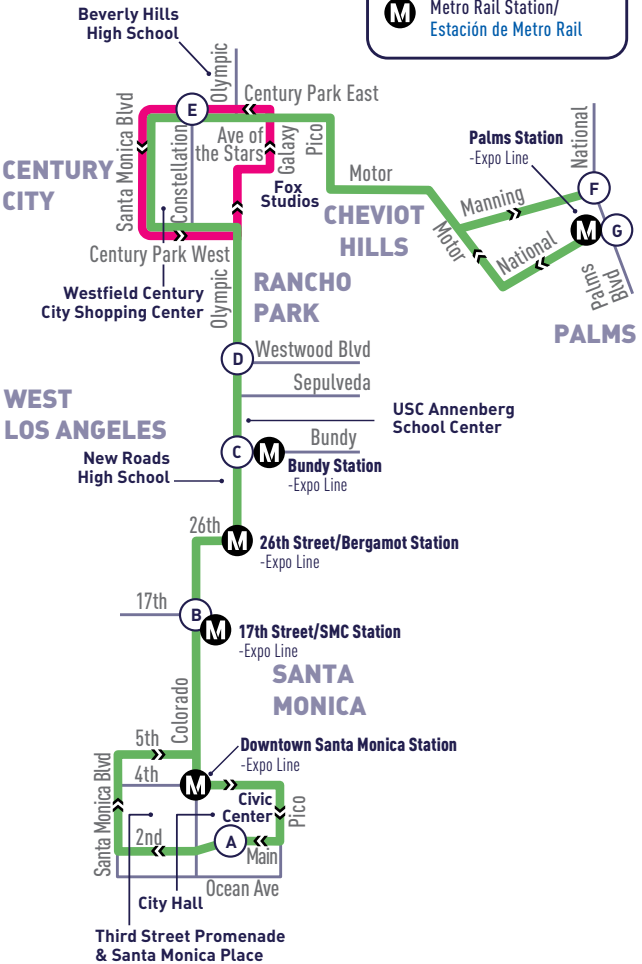

OLYMPIC BLVD -
CENTURY CITY

5

- A** Timepoint/Punto de Tiempo
- Weekends Only/
Solo fines de semana**
- M** Metro Rail Station/
Estación de Metro Rail

SANTA MONICA TO PALMS STATION EXPO LINE

WEEKDAY
DURANTE LA SEMANA

A	B	C	D	E	F
Main & Civic Auditorium	Colorado & 17th (17th/ SMC Station)	Olympic & Bundy (Bundy Station)	Olympic & Westwood	Century Park East & Constellation	Manning & National (Palms Station)
5:55	6:04	6:12	6:18	6:26	6:37
6:20	6:29	6:37	6:43	6:51	7:02
6:40	6:50	6:58	7:05	7:14	7:26
7:00	7:10	7:18	7:25	7:34	7:46
7:20	7:30	7:38	7:45	7:54	8:06
7:40	7:51	8:01	8:09	8:20	8:33
8:00	8:11	8:21	8:29	8:40	8:53
8:20	8:31	8:41	8:49	9:00	9:13
8:40	8:52	9:02	9:11	9:22	9:34
9:10	9:22	9:32	9:41	9:52	10:04
9:40	9:52	10:02	10:09	10:20	10:31
10:10	10:22	10:32	10:39	10:50	11:01
10:40	10:52	11:00	11:07	11:18	11:28
11:10	11:22	11:30	11:37	11:48	11:58
11:40	11:53	12:03	12:11	12:22	12:32
12:10	12:23	12:33	12:41	12:52	1:02
12:40	12:53	1:03	1:11	1:22	1:32
1:10	1:23	1:33	1:41	1:52	2:02
1:40	1:53	2:03	2:11	2:22	2:32
2:10	2:23	2:34	2:43	2:54	3:06
2:40	2:53	3:04	3:13	3:24	3:36
3:05	3:17	3:28	3:40	3:51	4:03
3:25	3:37	3:48	4:00	4:11	4:23
3:45	3:57	4:10	4:24	4:35	4:48
4:05	4:17	4:30	4:44	4:55	5:08
4:25	4:37	4:50	5:05	5:17	5:31
4:45	4:57	5:10	5:25	5:37	5:51
5:05	5:18	5:31	5:49	6:02	6:16
5:25	5:38	5:51	6:09	6:22	6:36
5:50	6:03	6:16	6:34	6:47	7:01
6:20	6:32	6:45	7:00	7:12	7:24
6:50	7:01	7:12	7:24	7:35	7:47
7:20	7:31	7:41	7:50	8:01	8:12
7:50	8:01	8:11	8:18	8:28	8:38
8:20	8:30	8:38	8:44	8:52	9:02
8:50	9:00	9:08	9:14	9:22	9:32

Fares on TAP

Use your TAP card to connect from Big Blue Bus to Metro's Expo Line, which runs from Santa Monica Beach all the way to Downtown LA.

ALL PM
TIMES IN
BOLD

ROUTE

5

CENTURY CITY TO SANTA MONICA

WEEKEND LOS FINES DE SEMANA