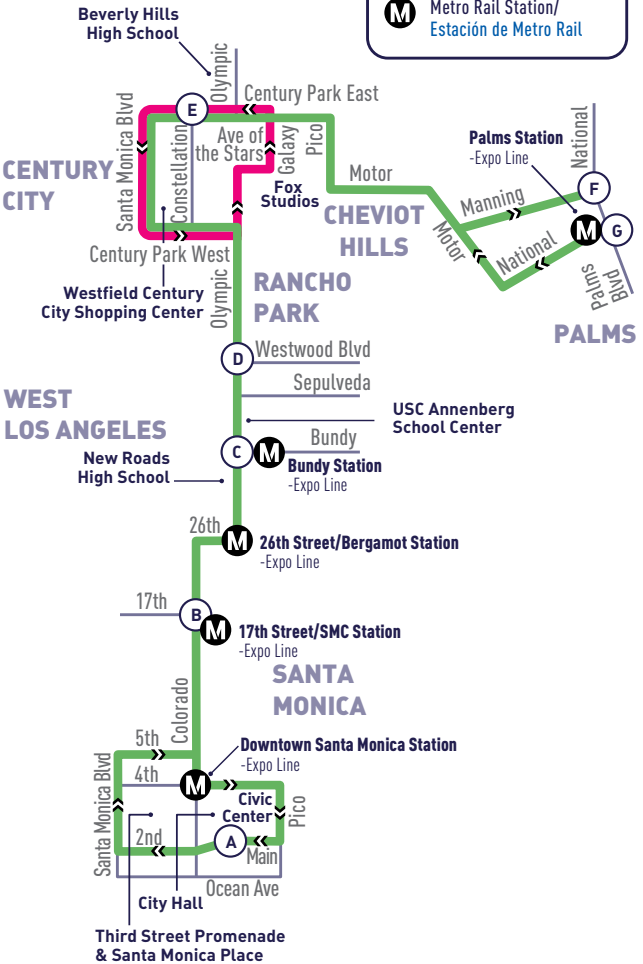

OLYMPIC BLVD -
CENTURY CITY

5

- **(A)** Timepoint/Punto de Tiempo
- **(M)** Metro Rail Station/ Estación de Metro Rail
- **(Pink line)** Weekends Only/ Solo fines de semana