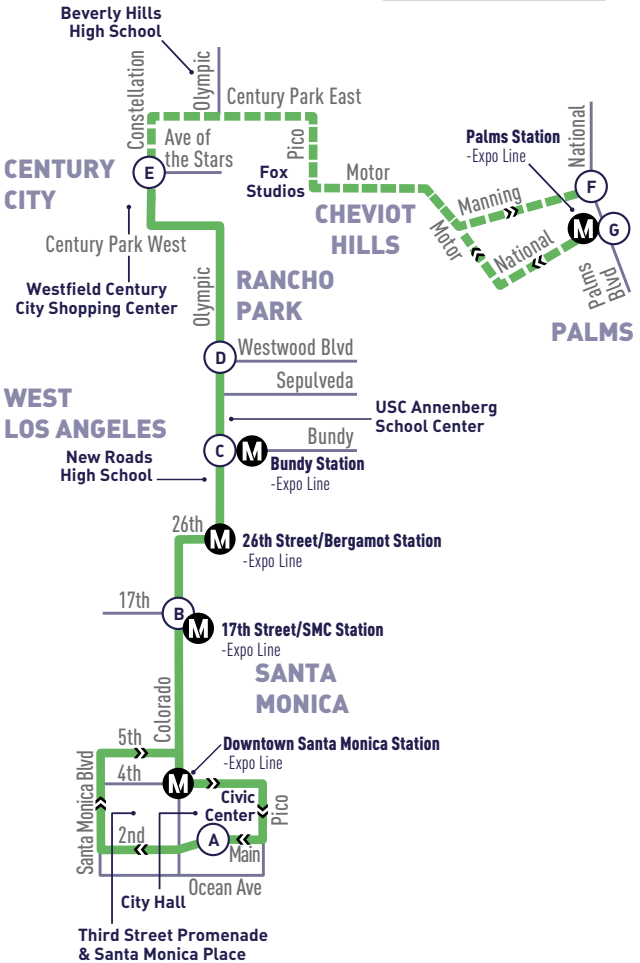

OLYMPIC BLVD -
CENTURY CITY

5

not to scale

(A) Timepoint/Punto de Tiempo
 --- Weekdays Only/
 Solo días de semana
 (M) Metro Rail Station/
 Estación de Metro Rail

SANTA MONICA TO PALMS STATION EXPO LINE

WEEKDAY
DURANTE LA SEMANA

A	B	C	D	E	F
Main & Civic Auditorium	Colorado & 17th (17th/SMC Station)	Olympic & Bundy (Bundy Station)	Olympic & Westwood	Constellation & Avenue of the Stars	Manning & National (Palms Station)
5:55	6:04	6:12	6:18	6:24	6:37
6:20	6:29	6:37	6:43	6:49	7:02
6:40	6:50	6:58	7:05	7:12	7:26
7:00	7:10	7:18	7:25	7:32	7:46
7:20	7:30	7:38	7:45	7:52	8:06
7:40	7:51	8:01	8:09	8:18	8:33
8:00	8:11	8:21	8:29	8:38	8:53
8:20	8:31	8:41	8:49	8:58	9:13
8:40	8:52	9:02	9:11	9:20	9:34
9:10	9:22	9:32	9:41	9:50	10:04
9:40	9:52	10:02	10:09	10:18	10:31
10:10	10:22	10:32	10:39	10:48	11:01
10:40	10:52	11:00	11:07	11:16	11:28
11:10	11:22	11:30	11:37	11:46	11:58
11:40	11:53	12:03	12:11	12:20	12:32
12:10	12:23	12:33	12:41	12:50	1:02
12:40	12:53	1:03	1:11	1:20	1:32
1:10	1:23	1:33	1:41	1:50	2:02
1:40	1:53	2:03	2:11	2:20	2:32
2:10	2:23	2:34	2:43	2:52	3:06
2:40	2:53	3:04	3:13	3:22	3:36
3:05	3:17	3:28	3:40	3:49	4:03
3:25	3:37	3:48	4:00	4:09	4:23
3:45	3:57	4:10	4:24	4:33	4:48
4:05	4:17	4:30	4:44	4:53	5:08
4:25	4:37	4:50	5:05	5:15	5:31
4:45	4:57	5:10	5:25	5:35	5:51
5:05	5:18	5:31	5:49	6:00	6:16
5:25	5:38	5:51	6:09	6:20	6:36
5:50	6:03	6:16	6:34	6:45	7:01
6:20	6:32	6:45	7:00	7:10	7:24
6:50	7:01	7:12	7:24	7:33	7:47
7:20	7:31	7:41	7:50	7:59	8:12
7:50	8:01	8:11	8:18	8:26	8:38
8:20	8:30	8:38	8:44	8:50	9:02
8:50	9:00	9:08	9:14	9:20	9:32