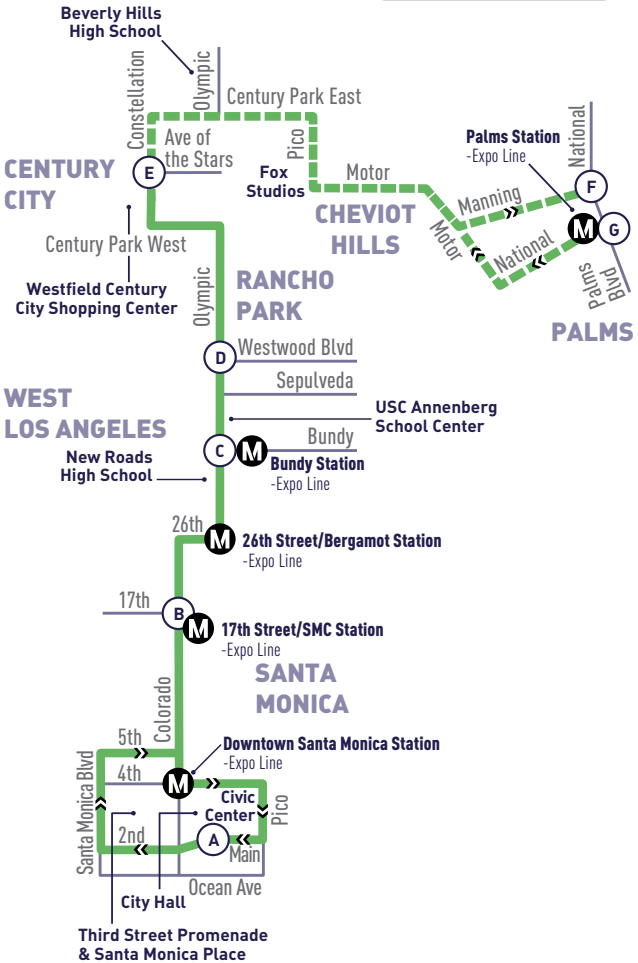

OLYMPIC BLVD -
CENTURY CITY

5

not to scale

(A) Timepoint/Punto de Tiempo
 --- Weekdays Only/
 Solo días de semana
 (M) Metro Rail Station/
 Estación de Metro Rail

SANTA MONICA TO PALMS STATION EXPO LINE

WEEKDAY
DURANTE LA SEMANA

A	B	C	D	E	F
Main & Civic Auditorium	Colorado & 17th (17th/ SMC Station)	Olympic & Bundy (Bundy Station)	Olympic & Westwood	Constellation & Avenue of the Stars	Manning & National (Palms Station)
5:55	6:04	6:12	6:18	6:24	6:37
6:20	6:29	6:37	6:43	6:49	7:02
6:40	6:50	6:58	7:05	7:12	7:26
7:00	7:10	7:18	7:25	7:32	7:46
7:20	7:30	7:38	7:45	7:52	8:06
7:40	7:51	8:01	8:09	8:18	8:33
8:00	8:11	8:21	8:29	8:38	8:53
8:20	8:31	8:41	8:49	8:58	9:13
8:40	8:52	9:02	9:11	9:20	9:34
9:10	9:22	9:32	9:41	9:50	10:04
9:40	9:52	10:02	10:09	10:18	10:31
10:10	10:22	10:32	10:39	10:48	11:01
10:40	10:52	11:00	11:07	11:16	11:28
11:10	11:22	11:30	11:37	11:46	11:58
11:40	11:53	12:03	12:11	12:20	12:32
12:10	12:23	12:33	12:41	12:50	1:02
12:40	12:53	1:03	1:11	1:20	1:32
1:10	1:23	1:33	1:41	1:50	2:02
1:40	1:53	2:03	2:11	2:20	2:32
2:10	2:23	2:34	2:43	2:52	3:06
2:40	2:53	3:04	3:13	3:22	3:36
3:05	3:17	3:28	3:40	3:49	4:03
3:25	3:37	3:48	4:00	4:09	4:23
3:45	3:57	4:10	4:24	4:33	4:48
4:05	4:17	4:30	4:44	4:53	5:08
4:25	4:37	4:50	5:05	5:15	5:31
4:45	4:57	5:10	5:25	5:35	5:51
5:05	5:18	5:31	5:49	6:00	6:16
5:25	5:38	5:51	6:09	6:20	6:36
5:50	6:03	6:16	6:34	6:45	7:01
6:20	6:32	6:45	7:00	7:10	7:24
6:50	7:01	7:12	7:24	7:33	7:47
7:20	7:31	7:41	7:50	7:59	8:12
7:50	8:01	8:11	8:18	8:26	8:38
8:20	8:30	8:38	8:44	8:50	9:02
8:50	9:00	9:08	9:14	9:20	9:32