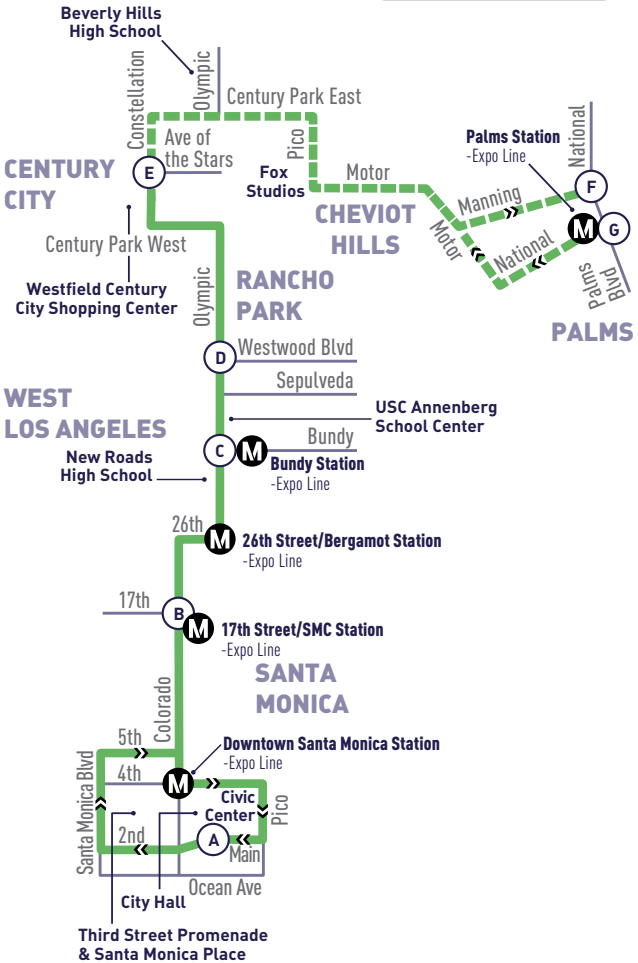

OLYMPIC BLVD -
CENTURY CITY

5

not to scale

(A) Timepoint/Punto de Tiempo
 --- Weekdays Only/
 Solo días de semana
 (M) Metro Rail Station/
 Estación de Metro Rail

SANTA MONICA TO PALMS STATION EXPO LINE

WEEKDAY
DURANTE LA SEMANA

A	B	C	D	E	F
Main & Civic Auditorium	Colorado & 17th (17th/SMC Station)	Olympic & Bundy (Bundy Station)	Olympic & Westwood	Constellation & Avenue of the Stars	Manning & National (Palms Station)
5:55	6:04	6:12	6:18	6:24	6:37
6:20	6:29	6:37	6:43	6:49	7:02
6:40	6:50	6:58	7:05	7:12	7:26
7:00	7:10	7:18	7:25	7:32	7:46
7:20	7:30	7:38	7:45	7:52	8:06
7:40	7:51	8:01	8:09	8:18	8:33
8:00	8:11	8:21	8:29	8:38	8:53
8:20	8:31	8:41	8:49	8:58	9:13
8:40	8:52	9:02	9:11	9:20	9:34
9:10	9:22	9:32	9:41	9:50	10:04
9:40	9:52	10:02	10:09	10:18	10:31
10:10	10:22	10:32	10:39	10:48	11:01
10:40	10:52	11:00	11:07	11:16	11:28
11:10	11:22	11:30	11:37	11:46	11:58
11:40	11:53	12:03	12:11	12:20	12:32
12:10	12:23	12:33	12:41	12:50	1:02
12:40	12:53	1:03	1:11	1:20	1:32
1:10	1:23	1:33	1:41	1:50	2:02
1:40	1:53	2:03	2:11	2:20	2:32
2:10	2:23	2:34	2:43	2:52	3:06
2:40	2:53	3:04	3:13	3:22	3:36
3:05	3:17	3:28	3:40	3:49	4:03
3:25	3:37	3:48	4:00	4:09	4:23
3:45	3:57	4:10	4:24	4:33	4:48
4:05	4:17	4:30	4:44	4:53	5:08
4:25	4:37	4:50	5:05	5:15	5:31
4:45	4:57	5:10	5:25	5:35	5:51
5:05	5:18	5:31	5:49	6:00	6:16
5:25	5:38	5:51	6:09	6:20	6:36
5:50	6:03	6:16	6:34	6:45	7:01
6:20	6:32	6:45	7:00	7:10	7:24
6:50	7:01	7:12	7:24	7:33	7:47
7:20	7:31	7:41	7:50	7:59	8:12
7:50	8:01	8:11	8:18	8:26	8:38
8:20	8:30	8:38	8:44	8:50	9:02
8:50	9:00	9:08	9:14	9:20	9:32