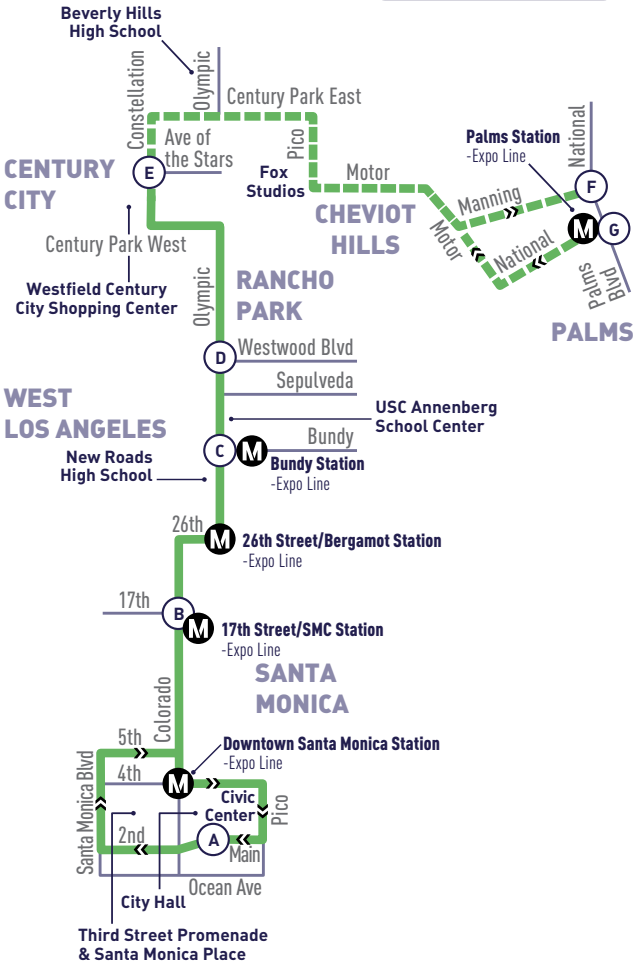

OLYMPIC BLVD -
CENTURY CITY

5

not to scale

(A) Timepoint/Punto de Tiempo
 --- Weekdays Only/
 Solo días de semana
 (M) Metro Rail Station/
 Estación de Metro Rail

SANTA MONICA TO PALMS STATION EXPO LINE

WEEKDAY
DURANTE LA SEMANA

A	B	C	D	E	F
Main & Civic Auditorium	Colorado & 17th (17th/ SMC Station)	Olympic & Bundy (Bundy Station)	Olympic & Westwood	Constellation & Avenue of the Stars	Manning & National (Palms Station)
5:55	6:04	6:12	6:18	6:24	6:37
6:20	6:29	6:37	6:43	6:49	7:02
6:40	6:50	6:58	7:05	7:12	7:26
7:00	7:10	7:18	7:25	7:32	7:46
7:20	7:30	7:38	7:45	7:52	8:06
7:40	7:51	8:01	8:09	8:18	8:33
8:00	8:11	8:21	8:29	8:38	8:53
8:20	8:31	8:41	8:49	8:58	9:13
8:40	8:52	9:02	9:11	9:20	9:34
9:10	9:22	9:32	9:41	9:50	10:04
9:40	9:52	10:02	10:09	10:18	10:31
10:10	10:22	10:32	10:39	10:48	11:01
10:40	10:52	11:00	11:07	11:16	11:28
11:10	11:22	11:30	11:37	11:46	11:58
11:40	11:53	12:03	12:11	12:20	12:32
12:10	12:23	12:33	12:41	12:50	1:02
12:40	12:53	1:03	1:11	1:20	1:32
1:10	1:23	1:33	1:41	1:50	2:02
1:40	1:53	2:03	2:11	2:20	2:32
2:10	2:23	2:34	2:43	2:52	3:06
2:40	2:53	3:04	3:13	3:22	3:36
3:05	3:17	3:28	3:40	3:49	4:03
3:25	3:37	3:48	4:00	4:09	4:23
3:45	3:57	4:10	4:24	4:33	4:48
4:05	4:17	4:30	4:44	4:53	5:08
4:25	4:37	4:50	5:05	5:15	5:31
4:45	4:57	5:10	5:25	5:35	5:51
5:05	5:18	5:31	5:49	6:00	6:16
5:25	5:38	5:51	6:09	6:20	6:36
5:50	6:03	6:16	6:34	6:45	7:01
6:20	6:32	6:45	7:00	7:10	7:24
6:50	7:01	7:12	7:24	7:33	7:47
7:20	7:31	7:41	7:50	7:59	8:12
7:50	8:01	8:11	8:18	8:26	8:38
8:20	8:30	8:38	8:44	8:50	9:02
8:50	9:00	9:08	9:14	9:20	9:32