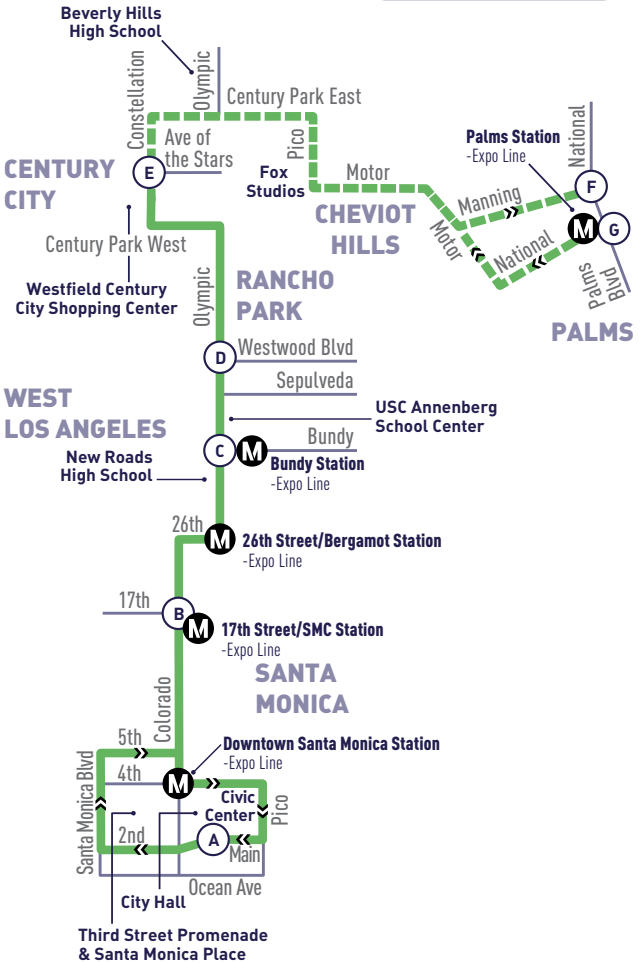

OLYMPIC BLVD -
CENTURY CITY

5

not to scale

(A) Timepoint/Punto de Tiempo
--- Weekdays Only/
Solo días de semana
(M) Metro Rail Station/
Estación de Metro Rail