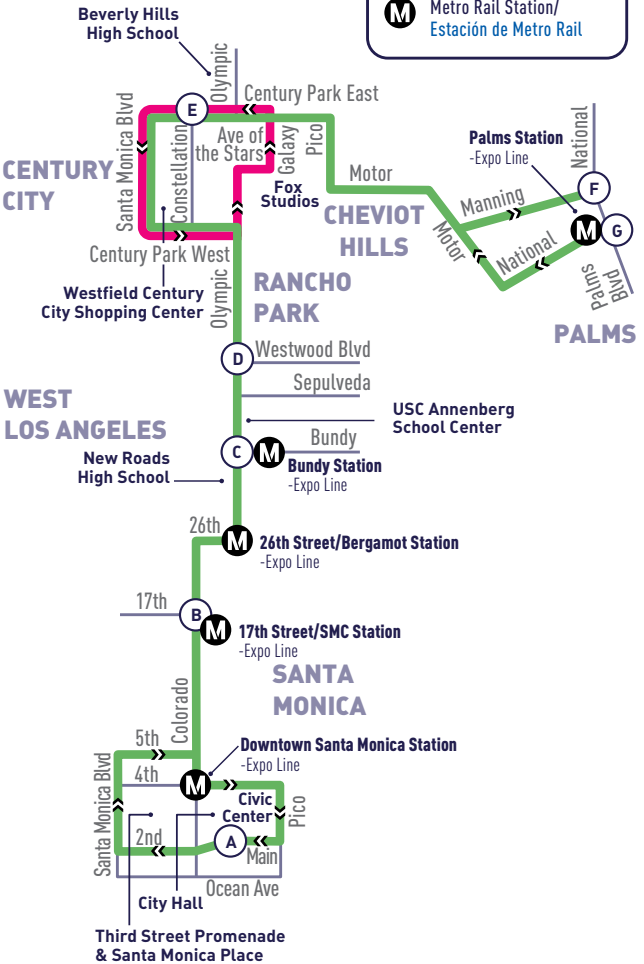

OLYMPIC BLVD -
CENTURY CITY

5

not to scale

- (A)** Timepoint/Punto de Tiempo
- (M)** Metro Rail Station/ Estación de Metro Rail
- (Pink line)** Weekends Only/ Solo fines de semana

SANTA MONICA TO PALMS STATION EXPO LINE

WEEKDAY
DURANTE LA SEMANA

A	B	C	D	E	F
Main & Civic Auditorium	Colorado & 17th (17th/ SMC Station)	Olympic & Bundy (Bundy Station)	Olympic & Westwood	Century Park East & Constellation	Manning & National (Palms Station)
5:55	6:04	6:12	6:18	6:26	6:37
6:20	6:29	6:37	6:43	6:51	7:02
6:40	6:50	6:58	7:05	7:14	7:26
7:00	7:10	7:18	7:25	7:34	7:46
7:20	7:30	7:38	7:45	7:54	8:06
7:40	7:51	8:01	8:09	8:20	8:33
8:00	8:11	8:21	8:29	8:40	8:53
8:20	8:31	8:41	8:49	9:00	9:13
8:40	8:52	9:02	9:11	9:22	9:34
9:10	9:22	9:32	9:41	9:52	10:04
9:40	9:52	10:02	10:09	10:20	10:31
10:10	10:22	10:32	10:39	10:50	11:01
10:40	10:52	11:00	11:07	11:18	11:28
11:10	11:22	11:30	11:37	11:48	11:58
11:40	11:53	12:03	12:11	12:22	12:32
12:10	12:23	12:33	12:41	12:52	1:02
12:40	12:53	1:03	1:11	1:22	1:32
1:10	1:23	1:33	1:41	1:52	2:02
1:40	1:53	2:03	2:11	2:22	2:32
2:10	2:23	2:34	2:43	2:54	3:06
2:40	2:53	3:04	3:13	3:24	3:36
3:05	3:17	3:28	3:40	3:51	4:03
3:25	3:37	3:48	4:00	4:11	4:23
3:45	3:57	4:10	4:24	4:35	4:48
4:05	4:17	4:30	4:44	4:55	5:08
4:25	4:37	4:50	5:05	5:17	5:31
4:45	4:57	5:10	5:25	5:37	5:51
5:05	5:18	5:31	5:49	6:02	6:16
5:25	5:38	5:51	6:09	6:22	6:36
5:50	6:03	6:16	6:34	6:47	7:01
6:20	6:32	6:45	7:00	7:12	7:24
6:50	7:01	7:12	7:24	7:35	7:47
7:20	7:31	7:41	7:50	8:01	8:12
7:50	8:01	8:11	8:18	8:28	8:38
8:20	8:30	8:38	8:44	8:52	9:02
8:50	9:00	9:08	9:14	9:22	9:32

Fares on TAP

Use your TAP card to connect from Big Blue Bus to Metro's Expo Line, which runs from Santa Monica Beach all the way to Downtown LA.

ALL PM
TIMES IN
BOLD

ROUTE

5

CENTURY CITY TO SANTA MONICA

WEEKEND LOS FINES DE SEMANA