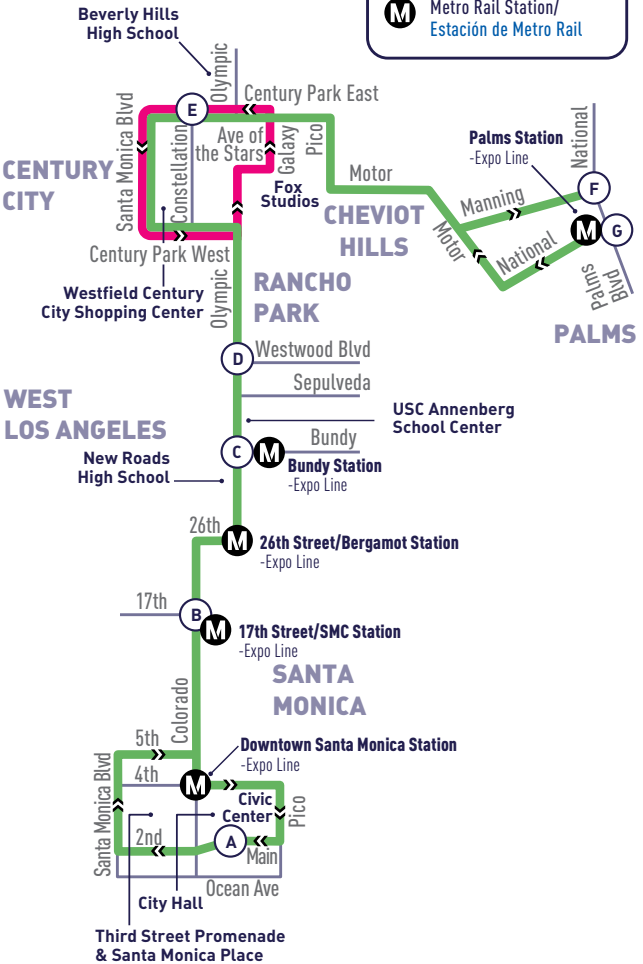

OLYMPIC BLVD -  
CENTURY CITY

5

not to scale

- (A)** Timepoint/Punto de Tiempo
- (M)** Metro Rail Station/ Estación de Metro Rail
- (Pink line)** Weekends Only/ Solo fines de semana

# SANTA MONICA TO CENTURY CITY

### Fares on TAP

Use your TAP card to connect from Big Blue Bus to Metro's Expo Line, which runs from Santa Monica Beach all the way to Downtown LA.

ALL PM  
TIMES IN  
BOLD

ROUTE

**5**

# CENTURY CITY TO SANTA MONICA