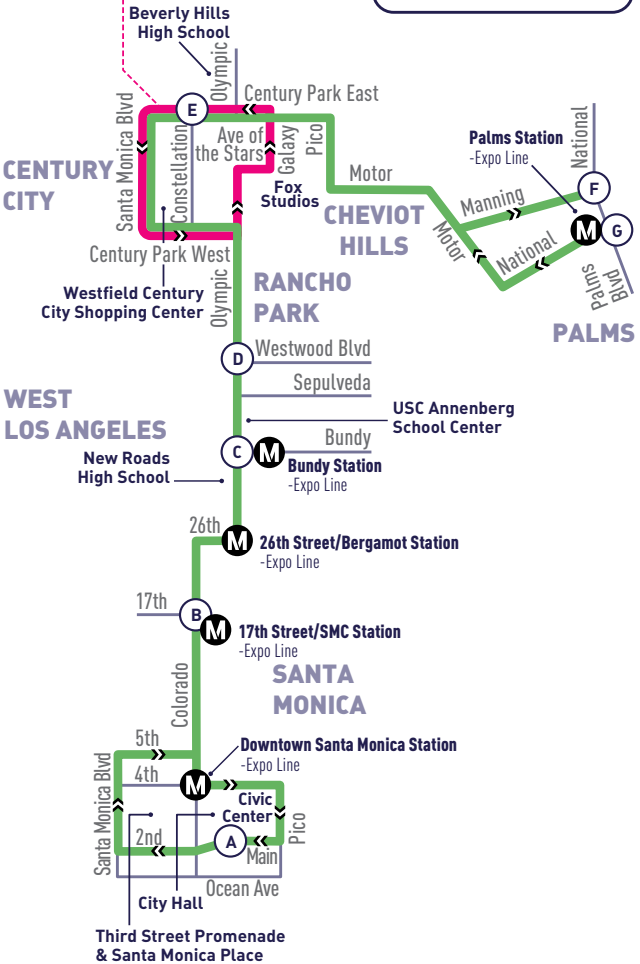

OLYMPIC BLVD -  
CENTURY CITY

5

**Weekends Only**

Route ends at Century Park East & Constellation Blvd.

**Solo fines de semana**

Ruta termina en Century Park East & Constellation Blvd.

not to scale

Timepoint  
Punto de Tiempo

Weekends Only  
Solo Fines de Semana

Metro Rail Station  
Estación de Metro Rail

**CENTURY CITY TO SANTA MONICA**

**WEEKEND  
LOS FINES DE SEMANA**

<b>(E)</b> Century Park East & Constellation	<b>(D)</b> Olympic & Westwood	<b>(C)</b> Olympic & Bundy (Bundy Station)	<b>(B)</b> Colorado & 17th (17th/ SMC Station)	<b>(A)</b> Main & Civic Auditorium
7:20	7:28	7:33	7:39	7:47
8:00	8:08	8:14	8:21	8:30
8:45	8:53	8:59	9:06	9:15
9:30	9:38	9:44	9:51	10:00
10:15	10:24	10:30	10:38	10:49
11:00	11:09	11:15	11:23	11:34
11:45	11:54	<b>12:00</b>	<b>12:08</b>	<b>12:19</b>
<b>12:30</b>	<b>12:39</b>	<b>12:46</b>	<b>12:54</b>	<b>1:07</b>
1:15	1:24	1:31	1:39	1:52
<b>2:00</b>	<b>2:09</b>	<b>2:16</b>	<b>2:24</b>	<b>2:37</b>
<b>2:45</b>	<b>2:54</b>	<b>3:01</b>	<b>3:09</b>	<b>3:22</b>
<b>3:30</b>	<b>3:39</b>	<b>3:46</b>	<b>3:54</b>	<b>4:07</b>
<b>4:15</b>	<b>4:24</b>	<b>4:31</b>	<b>4:39</b>	<b>4:52</b>
<b>5:00</b>	<b>5:09</b>	<b>5:15</b>	<b>5:22</b>	<b>5:35</b>
<b>5:45</b>	<b>5:54</b>	<b>6:00</b>	<b>6:07</b>	<b>6:20</b>
<b>6:30</b>	<b>6:38</b>	<b>6:43</b>	<b>6:50</b>	<b>7:02</b>
<b>7:10</b>	<b>7:18</b>	<b>7:23</b>	<b>7:29</b>	<b>7:39</b>
<b>7:50</b>	<b>7:58</b>	<b>8:03</b>	<b>8:09</b>	<b>8:19</b>

ALL PM  
TIMES IN  
BOLD

ROUTE  
**5**