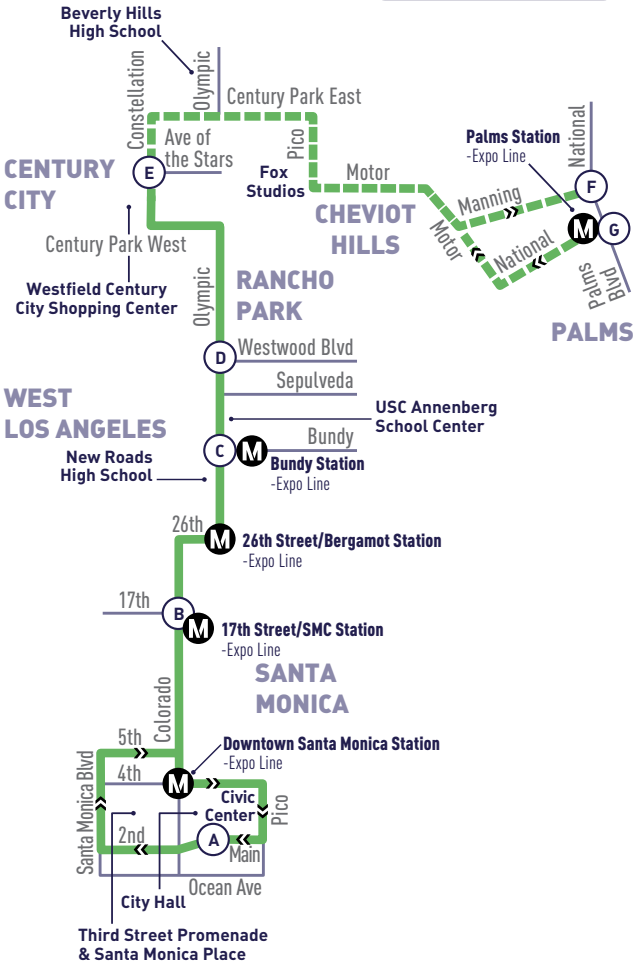

OLYMPIC BLVD -
CENTURY CITY

5

not to scale

(A) Timepoint/Punto de Tiempo
 --- Weekdays Only/
 Solo días de semana
 (M) Metro Rail Station/
 Estación de Metro Rail

SANTA MONICA TO PALMS STATION EXPO LINE

**WEEKDAY
DURANTE LA SEMANA**

ALL PM
TIMES IN
BOLD

ROUTE
5

SANTA MONICA TO CENTURY CITY

WEEKEND LOS FINES DE SEMANA

(A) Main & Civic Auditorium	(B) Colorado & 17th (17th/ SMC Station)	(C) Olympic & Bundy (Bundy Station)	(D) Olympic & Westwood	(E) Constellation & Avenue of the Stars
6:00	6:09	6:17	6:23	6:28
6:40	6:49	6:57	7:03	7:08
7:20	7:29	7:37	7:43	7:48
8:00	8:09	8:17	8:23	8:28
8:40	8:49	8:57	9:03	9:08
9:20	9:30	9:39	9:45	9:50
10:00	10:10	10:19	10:25	10:30
10:40	10:50	10:59	11:05	11:10
11:20	11:30	11:39	11:45	11:50
12:00	12:10	12:19	12:25	12:30
12:40	12:52	1:02	1:09	1:15
1:20	1:32	1:42	1:49	1:55
2:00	2:12	2:22	2:29	2:35
2:40	2:52	3:02	3:09	3:15
3:20	3:32	3:42	3:49	3:55
4:00	4:12	4:22	4:29	4:35
4:40	4:52	5:02	5:09	5:15
5:20	5:32	5:42	5:49	5:55
6:00	6:12	6:22	6:29	6:35
6:40	6:52	7:01	7:08	7:13
7:20	7:32	7:41	7:48	7:53
8:00	8:12	8:21	8:28	8:33
8:40	8:52	9:01	9:08	9:13

Constellation & Avenue of the Stars (E)	Olympic & Westwood (D)	Olympic & Bundy (Bundy Station) (C)	Colorado & 17th (17th/ SMC Station) (B)	Main & Civic Auditorium (A)
6:36	6:41	6:45	6:53	7:01
7:16	7:21	7:25	7:33	7:41
7:56	8:01	8:05	8:13	8:21
8:36	8:41	8:46	8:54	9:03
9:16	9:21	9:26	9:34	9:43
9:56	10:01	10:06	10:14	10:23
10:36	10:42	10:48	10:57	11:07
11:16	11:22	11:28	11:37	11:47
11:56	12:02	12:08	12:17	12:27
12:36	12:42	12:48	12:57	1:07
1:21	1:27	1:33	1:42	1:52
2:01	2:07	2:13	2:22	2:32
2:41	2:47	2:53	3:02	3:12
3:21	3:26	3:32	3:41	3:51
4:01	4:06	4:12	4:21	4:31
4:41	4:46	4:52	5:01	5:11
5:21	5:26	5:32	5:41	5:51
6:01	6:06	6:11	6:19	6:28
6:41	6:46	6:51	6:59	7:08
7:21	7:26	7:31	7:39	7:48
8:01	8:06	8:11	8:19	8:28
8:41	8:46	8:51	8:59	9:08
9:21	9:26	9:31	9:39	9:48