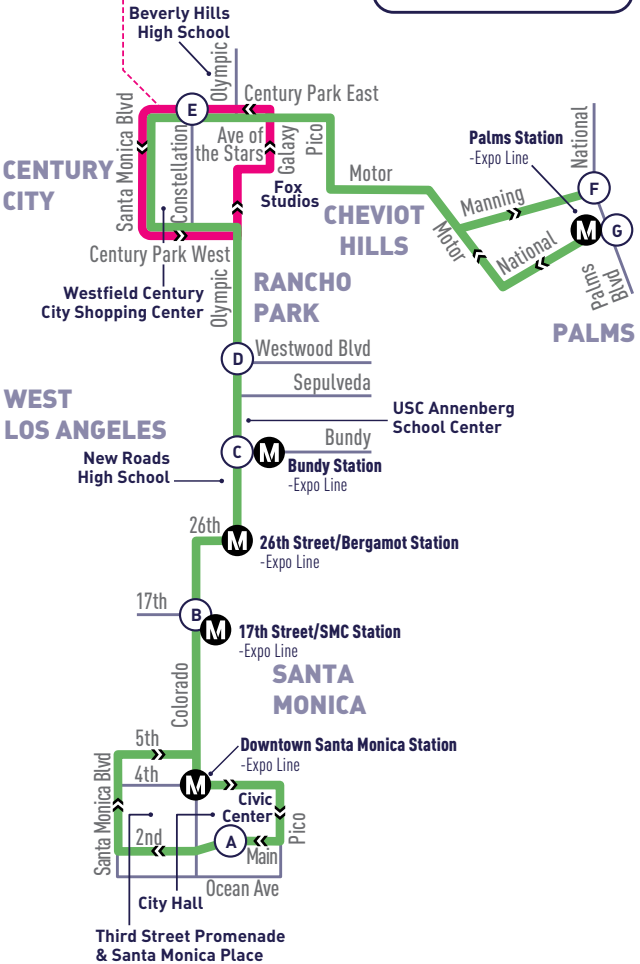

OLYMPIC BLVD -
CENTURY CITY

5

Weekends Only

Route ends at Century Park East & Constellation Blvd.

Solo fines de semana

Ruta termina en Century Park East & Constellation Blvd.

not to scale

Timepoint
Punto de Tiempo

Weekends Only
Solo Fines de Semana

Metro Rail Station
Estación de Metro Rail

SANTA MONICA TO PALMS STATION EXPO LINE

**WEEKDAY
DURANTE LA SEMANA**

A Main & Civic Auditorium	B Colorado & 17th (17th/ SMC Station)	C Olympic & Bundy (Bundy Station)	D Olympic & Westwood	E Century Park East & Constellation	F Manning & National (Palms Station)
6:20	6:29	6:37	6:43	6:51	7:02
6:40	6:50	6:58	7:05	7:14	7:26
7:00	7:10	7:18	7:25	7:34	7:46
7:20	7:30	7:38	7:45	7:54	8:06
7:40	7:52	8:02	8:10	8:21	8:34
8:00	8:12	8:22	8:30	8:41	8:54
8:20	8:32	8:42	8:50	9:01	9:14
8:40	8:52	9:02	9:10	9:21	9:34
9:10	9:22	9:32	9:40	9:51	10:04
9:40	9:52	10:02	10:09	10:20	10:31
10:10	10:22	10:32	10:39	10:50	11:01
10:40	10:52	11:00	11:07	11:18	11:28
11:10	11:22	11:30	11:37	11:48	11:58
11:40	11:53	12:03	12:11	12:22	12:32
12:10	12:23	12:33	12:41	12:52	1:02
12:40	12:53	1:03	1:11	1:22	1:32
1:10	1:23	1:33	1:41	1:52	2:02
1:40	1:53	2:03	2:11	2:22	2:32
2:10	2:23	2:34	2:42	2:53	3:04
2:40	2:53	3:04	3:13	3:24	3:36
3:05	3:17	3:28	3:40	3:51	4:03
3:25	3:37	3:48	4:00	4:11	4:23
3:45	3:57	4:10	4:24	4:36	4:50
4:05	4:17	4:30	4:44	4:56	5:10
4:25	4:37	4:50	5:05	5:18	5:33
4:45	4:57	5:10	5:25	5:38	5:53
5:05	5:18	5:31	5:49	6:04	6:20
5:25	5:38	5:51	6:09	6:24	6:40
5:50	6:03	6:16	6:34	6:49	7:05
6:20	6:32	6:45	7:00	7:13	7:26
6:50	7:01	7:12	7:24	7:36	7:48
7:20	7:31	7:41	7:50	8:01	8:12
7:50	8:01	8:11	8:18	8:28	8:38

ALL PM
TIMES IN
BOLD

ROUTE
5