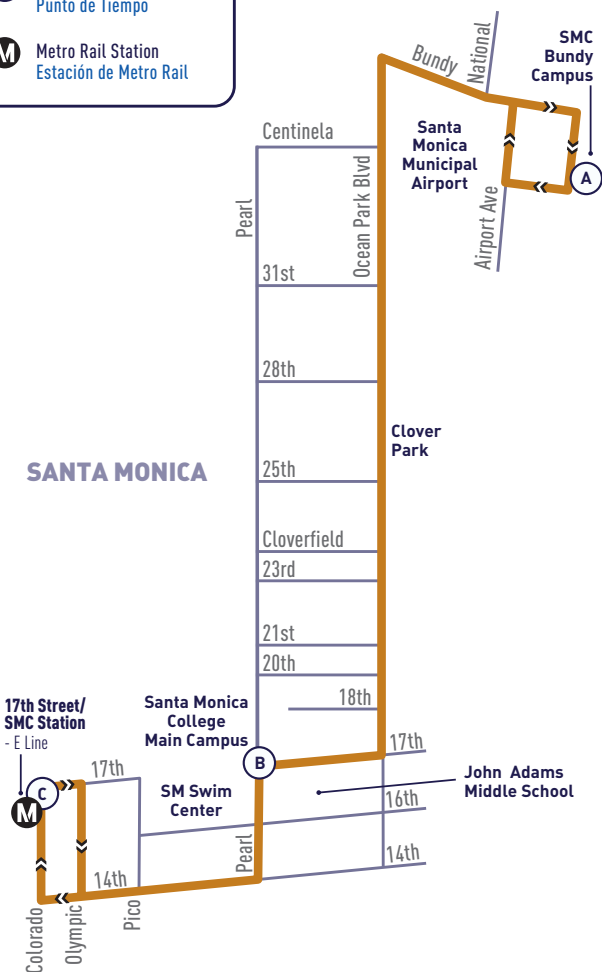

OCEAN PARK – SMC
– 17TH ST STATION

44

SERVICE RESUMES FEBRUARY 14, 2022.

EL SERVICIO DE REANUDA
EL 14 DE FEBRERO DE 2022.

not to scale

- A** Timepoint
Punto de Tiempo
- M** Metro Rail Station
Estación de Metro Rail

WEST LOS ANGELES

SANTA MONICA

SMC BUNDY CAMPUS → SMC → 17TH ST STATION E LINE

WEEKDAY
DURANTE LA SEMANA

SMC Bundy Campus (A)	17th & Pearl (SMC Main Campus) (B)	Colorado & 17th (17th/SMC Station) (C)
6:56	7:04	7:10
7:09	7:18	7:25
7:22	7:31	7:38
7:35	7:47	7:56
7:48	8:00	8:09
8:01	8:13	8:22
8:14	8:26	8:35
8:27	8:39	8:48
8:40	8:52	9:01
8:53	9:05	9:14
9:06	9:18	9:27
9:19	9:31	9:40
9:32	9:43	9:49
9:45	9:56	10:02
9:58	10:09	10:15
10:11	10:21	10:27
10:24	10:34	10:40
10:37	10:47	10:53
10:50	11:00	11:06
11:03	11:13	11:19
11:16	11:26	11:32
11:29	11:39	11:45
11:42	11:52	11:58
11:55	12:05	12:13
12:08	12:18	12:26
12:21	12:31	12:39
12:34	12:44	12:52
12:47	12:57	1:05
1:00	1:10	1:18
1:13	1:23	1:31
1:26	1:36	1:44
1:39	1:49	1:57
1:52	2:02	2:10
2:05	2:15	2:23
2:18	2:28	2:36
2:31	2:41	2:49
2:44	2:54	3:02
2:57	3:09	3:17
3:10	3:22	3:30
3:23	3:35	3:43
3:36	3:48	3:56
3:49	4:01	4:09
4:02	4:14	4:22
4:15	4:27	4:35
4:29	4:41	4:49
4:44	4:55	5:04
4:59	5:10	5:19
5:14	5:25	5:34
5:29	5:40	5:49
5:43	5:54	6:03
5:57	6:08	6:17
6:11	6:22	6:31

ALL PM
TIMES IN
BOLD

ROUTE
44

Trip operates Monday - Thursday only./Viaje opera solo de lunes a jueves.

Route 44 service begins February 14, 2022./El servicio de la Ruta 44 comienza el 14 de febrero de 2022.