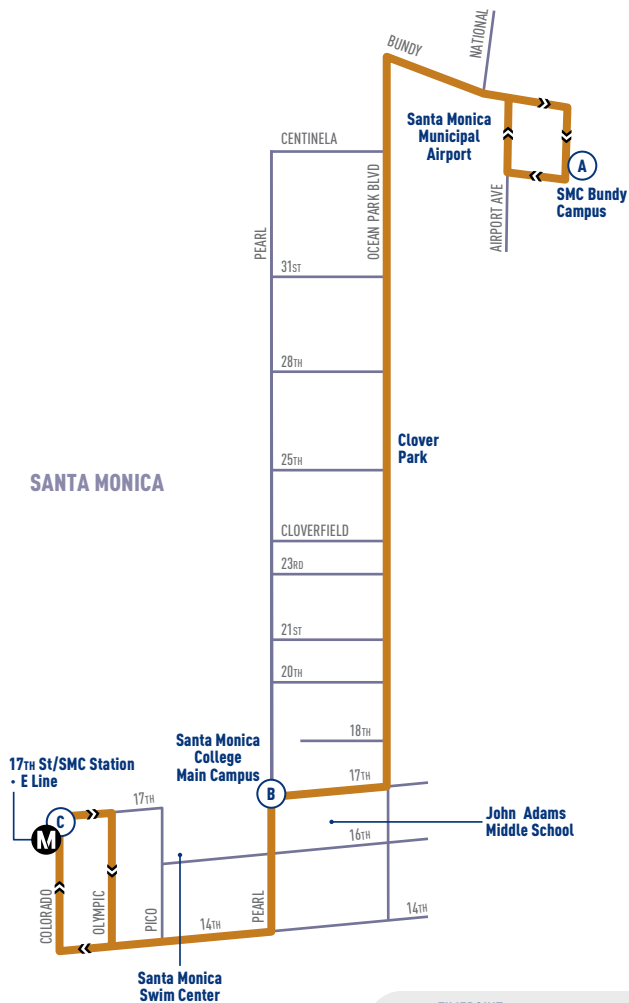

44

OCEAN PARK - SMC - 17TH ST STATION

NO SERVICE UNTIL FURTHER NOTICE
FUERA DE SERVICIO HASTA NUEVO AVISO

WEST LOS ANGELES

A

TIMEPOINT
PUNTO DE TIEMPO

M

METRO RAIL STATION
ESTACIÓN DE METRO RAIL

NOT TO SCALE

EFFECTIVE MAY 5, 2024

WEEKDAY | DURANTE LA SEMANA

**SMC BUNDY CAMPUS → SMC →
17TH ST STATION E LINE**

**SANTA MONICA
COLLEGE
BUNDY CAMPUS**

A

**17TH & PEARL
(SANTA MONICA
COLLEGE MAIN
CAMPUS)**

B

**COLORADO & 17TH
(17TH ST/SANTA
MONICA COLLEGE
STATION)**

C

**NO SERVICE UNTIL FURTHER NOTICE
FUERA DE SERVICIO HASTA NUEVO AVISO**

WEEKDAY | DURANTE LA SEMANA

**17TH ST STATION E LINE → SMC →
SMC BUNDY CAMPUS**

COLORADO & 17TH
(17TH ST/SANTA
MONICA COLLEGE
STATION)

C

17TH & PEARL
(SANTA MONICA
COLLEGE MAIN
CAMPUS)

B

SANTA MONICA
COLLEGE
BUNDY CAMPUS

A

NO SERVICE UNTIL FURTHER NOTICE
FUERA DE SERVICIO HASTA NUEVO AVISO