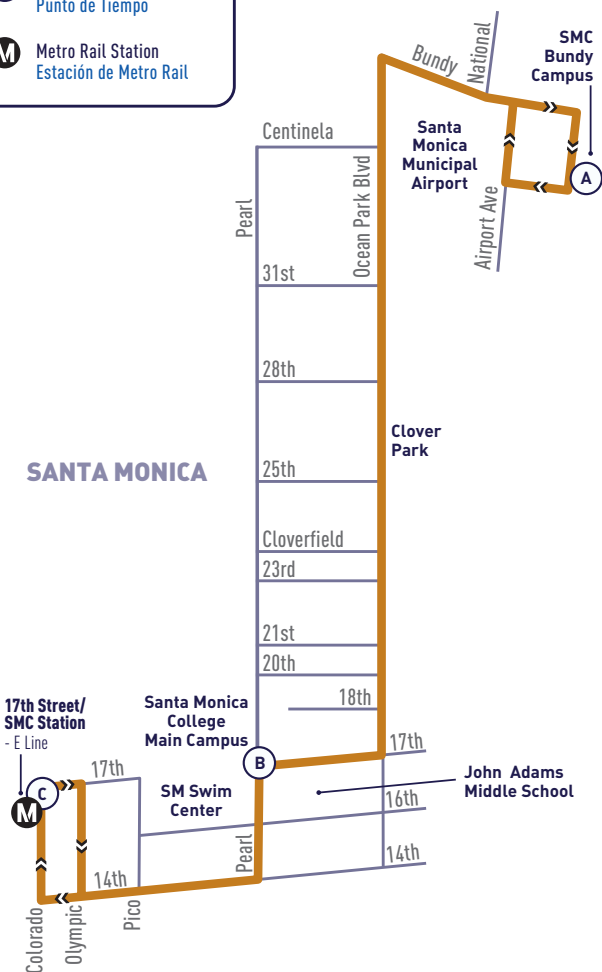

OCEAN PARK – SMC
– 17TH ST STATION

44

**NO SERVICE
UNTIL FURTHER NOTICE**

not to scale

- A** Timepoint
Punto de Tiempo
- M** Metro Rail Station
Estación de Metro Rail

WEST LOS ANGELES

SANTA MONICA

**WEEKDAY
DURANTE LA SEMANA**

ALL PM
TIMES IN
BOLD

ROUTE
44

**SMC BUNDY CAMPUS → SMC →
17TH ST STATION E LINE**

**NO SERVICE UNTIL
FURTHER NOTICE**

**WEEKDAY
DURANTE LA SEMANA**

ALL PM
TIMES IN
BOLD

ROUTE
44

**17TH ST STATION E LINE →
SMC → SMC BUNDY CAMPUS**

**NO SERVICE UNTIL
FURTHER NOTICE**