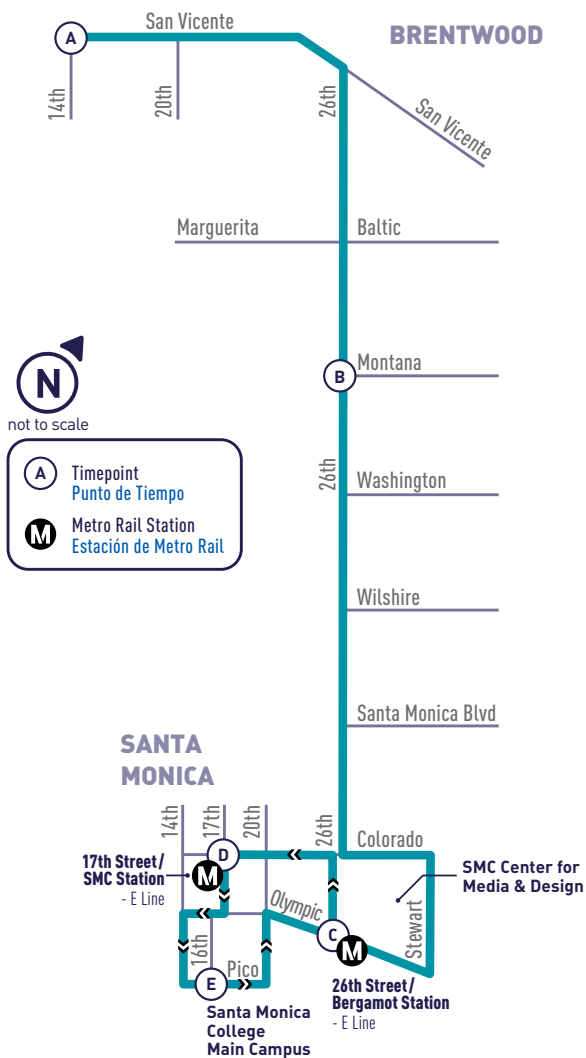

SAN VICENTE BLVD -  
26TH ST - SMC

# SMC TO SAN VICENTE BLVD/14TH ST

**WEEKDAY  
DURANTE LA SEMANA**

Pico & 16th (SMC) <b>(E)</b>	Olympic & 26th (26th/ Bergamot Station) <b>(C)</b>	26th & Montana <b>(B)</b>	San Vicente & 14th <b>(A)</b>
6:25	6:29	6:35	6:41
6:55	7:00	7:08	7:15
7:25	7:30	7:38	7:45
7:45	7:50	7:58	8:05
8:15	8:20	8:28	8:35
8:45	8:50	8:58	9:05
9:15	9:20	9:28	9:35
9:45	9:50	9:58	10:05
10:15	10:20	10:28	10:33
<b>NO MIDDAY SERVICE</b>			
<b>1:56</b>	<b>2:01</b>	<b>2:09</b>	<b>2:15</b>
<b>2:56</b>	<b>3:01</b>	<b>3:10</b>	<b>3:18</b>
<b>3:26</b>	<b>3:31</b>	<b>3:40</b>	<b>3:48</b>
<b>3:56</b>	<b>4:01</b>	<b>4:10</b>	<b>4:18</b>
<b>4:26</b>	<b>4:31</b>	<b>4:40</b>	<b>4:48</b>
<b>4:56</b>	<b>5:01</b>	<b>5:10</b>	<b>5:18</b>
<b>5:26</b>	<b>5:31</b>	<b>5:40</b>	<b>5:48</b>
<b>5:56</b>	<b>6:01</b>	<b>6:09</b>	<b>6:15</b>

# SAN VICENTE BLVD/14TH ST TO SMC

WEEKDAY  
DURANTE LA SEMANA

A	B	C	D	E
San Vicente & 14th	26th & Montana	Olympic & 26th (26th/Bergamot Station)	17th & Colorado (17th/SMC Station)	Pico & 16th (SMC)
6:43	6:47	6:53	6:58	7:02
7:17	7:21	7:28	7:33	7:37
7:47	7:51	7:58	8:04	8:08
8:07	8:11	8:18	8:24	8:28
8:37	8:41	8:48	8:54	8:58
9:07	9:11	9:18	9:24	9:28
9:37	9:41	9:48	9:54	9:58
10:07	10:11	10:18	10:23	10:27
<b>NO MIDDAY SERVICE</b>				
<b>1:14</b>	<b>1:19</b>	<b>1:27</b>	<b>1:32</b>	<b>1:36</b>
<b>2:17</b>	<b>2:22</b>	<b>2:30</b>	<b>2:35</b>	<b>2:39</b>
<b>2:50</b>	<b>2:55</b>	<b>3:03</b>	<b>3:08</b>	<b>3:12</b>
<b>3:20</b>	<b>3:25</b>	<b>3:33</b>	<b>3:38</b>	<b>3:42</b>
<b>3:50</b>	<b>3:55</b>	<b>4:03</b>	<b>4:08</b>	<b>4:12</b>
<b>4:20</b>	<b>4:25</b>	<b>4:33</b>	<b>4:38</b>	<b>4:42</b>
<b>4:50</b>	<b>4:55</b>	<b>5:03</b>	<b>5:08</b>	<b>5:12</b>
<b>5:20</b>	<b>5:25</b>	<b>5:33</b>	<b>5:38</b>	<b>5:42</b>
<b>5:50</b>	<b>5:55</b>	<b>6:03</b>	<b>6:08</b>	<b>6:12</b>
<b>6:17</b>	<b>6:22</b>	<b>6:30</b>	<b>6:35</b>	<b>6:39</b>