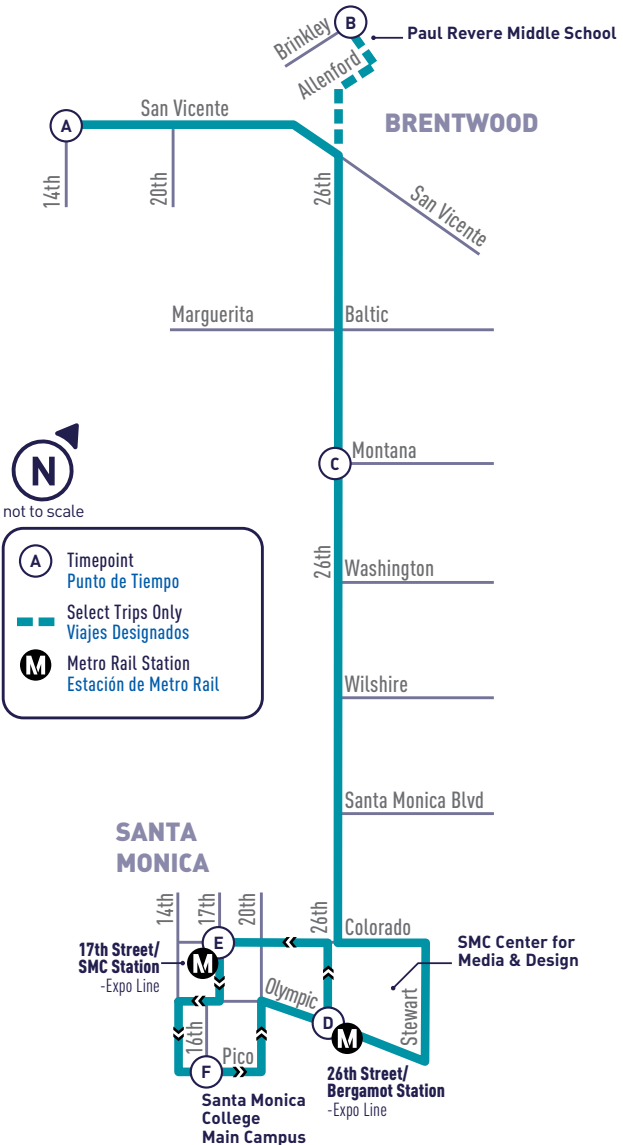

SMC - 26TH ST -
SAN VICENTE BLVD

43

MONDAY - FRIDAY SERVICE ONLY
NO MIDDAY SERVICE

SMC TO SAN VICENTE BLVD/14TH ST

WEEKDAY
DURANTE LA SEMANA

Pico & 16th (SMC) (F)	Olympic & 26th (26th/Bergamot Station) (D)	26th & Montana (C)	Paul Revere Middle School (B)	San Vicente & 14th (A)
6:25	6:30	6:37	-	6:44
6:54	7:00	7:09	-	7:17
7:13	7:20	7:30	7:41	7:49
7:43	7:50	8:00	-	8:08
8:13	8:20	8:30	-	8:38
8:43	8:50	9:00	-	9:08
9:13	9:20	9:30	-	9:37
9:43	9:50	10:00	-	10:07
10:13	10:20	10:29	-	10:35
NO MIDDAY SERVICE				
1:45	1:52	2:02	2:13	2:22
2:45	2:52	3:02	3:13	3:22
3:25	3:32	3:43	-	3:51
3:55	4:02	4:13	-	4:21
4:25	4:32	4:43	-	4:51
4:55	5:02	5:13	-	5:21
5:25	5:32	5:43	-	5:51
5:55	6:01	6:11	-	6:18

SAN VICENTE BLVD/14TH ST TO SMC

WEEKDAY
DURANTE LA SEMANA

Paul Revere Middle School (B)	San Vicente & 14th (A)	26th & Montana (C)	Olympic & 26th (26th/Bergamot Station) (D)	17th & Colorado (17th/SMC Station) (E)	Pico & 16th (SMC) (F)
-	6:46	6:51	6:59	7:06	7:10
-	7:18	7:23	7:32	7:39	7:43
7:41	7:50	7:55	8:05	8:13	8:17
-	8:10	8:15	8:25	8:33	8:37
-	8:40	8:45	8:55	9:03	9:07
-	9:10	9:15	9:25	9:33	9:37
-	9:40	9:45	9:55	10:03	10:07
-	10:10	10:15	10:24	10:31	10:35
NO MIDDAY SERVICE					
-	1:13	1:19	1:30	1:36	1:40
2:13	2:23	2:29	2:40	2:46	2:50
2:46	2:53	2:59	3:10	3:16	3:20
3:13	3:23	3:30	3:41	3:48	3:52
-	3:53	4:00	4:11	4:18	4:22
-	4:23	4:30	4:41	4:48	4:52
-	4:53	5:00	5:11	5:18	5:22
-	5:23	5:30	5:41	5:48	5:52
-	5:53	6:00	6:11	6:18	6:22
-	6:20	6:25	6:35	6:41	6:45

ALL PM
TIMES IN
BOLD

ROUTE
43

Route 43 does not operate on weekends or the following holidays:/La Ruta 43 no opera los fines de semana ni en los siguientes días festivos:

New Year's Day	Memorial Day	Independence Day
Labor Day	Thanksgiving Day	Christmas Day