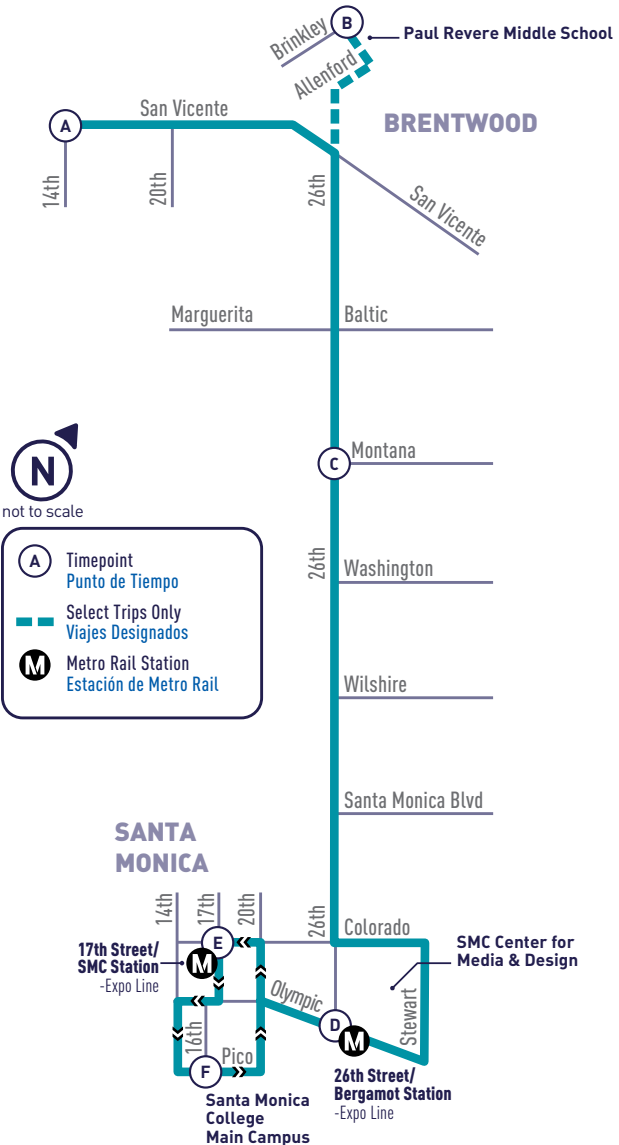

SMC - 26TH ST -
SAN VICENTE BLVD

43

MONDAY - FRIDAY SERVICE ONLY
NO MIDDAY SERVICE

SMC TO SAN VICENTE BLVD/14TH ST

WEEKDAY
DURANTE LA SEMANA

Pico & 16th (SMC) F	Olympic & 26th (26th/Bergamot Station) D	26th & Montana C	Paul Revere Middle School B	San Vicente & 14th A
6:25	6:30	6:37	-	6:44
6:54	7:00	7:09	-	7:17
7:13	7:20	7:30	7:41	7:49
7:43	7:50	8:00	-	8:08
8:13	8:20	8:30	-	8:38
8:43	8:50	9:00	-	9:08
9:13	9:20	9:30	-	9:37
9:43	9:50	10:00	-	10:07
10:13	10:20	10:29	-	10:35
NO MIDDAY SERVICE				
1:45	1:52	2:02	2:13	2:22
2:45	2:52	3:02	3:13	3:22
3:25	3:32	3:43	-	3:51
3:55	4:02	4:13	-	4:21
4:25	4:32	4:43	-	4:51
4:55	5:02	5:13	-	5:21
5:25	5:32	5:43	-	5:51
5:55	6:01	6:11	-	6:18
6:25	6:31	6:39	-	6:46

SAN VICENTE BLVD/14TH ST TO SMC

WEEKDAY
DURANTE LA SEMANA

Paul Revere Middle School B	San Vicente & 14th A	26th & Montana C	Olympic & 26th (26th/Bergamot Station) D	17th & Colorado (17th/SMC Station) E	Pico & 16th (SMC) F
-	6:46	6:51	6:59	7:06	7:10
-	7:18	7:23	7:32	7:39	7:43
7:41	7:50	7:55	8:05	8:13	8:17
-	8:10	8:15	8:25	8:33	8:37
-	8:40	8:45	8:55	9:03	9:07
-	9:10	9:15	9:25	9:33	9:37
-	9:40	9:45	9:55	10:03	10:07
-	10:10	10:15	10:24	10:31	10:35
NO MIDDAY SERVICE					
-	1:13	1:19	1:30	1:36	1:40
2:13	2:23	2:29	2:40	2:46	2:50
2:46	2:53	2:59	3:10	3:16	3:20
3:13	3:23	3:30	3:41	3:48	3:52
-	3:53	4:00	4:11	4:18	4:22
-	4:23	4:30	4:41	4:48	4:52
-	4:53	5:00	5:11	5:18	5:22
-	5:23	5:30	5:41	5:48	5:52
-	5:53	6:00	6:11	6:18	6:22
-	6:20	6:25	6:35	6:41	6:45

ALL PM
TIMES IN
BOLD

ROUTE
43

Route 43 does not operate on weekends or the following holidays:/La Ruta 43 no opera los fines de semana ni en los siguientes días festivos:

New Year's Day	Memorial Day	Independence Day
Labor Day	Thanksgiving Day	Christmas Day