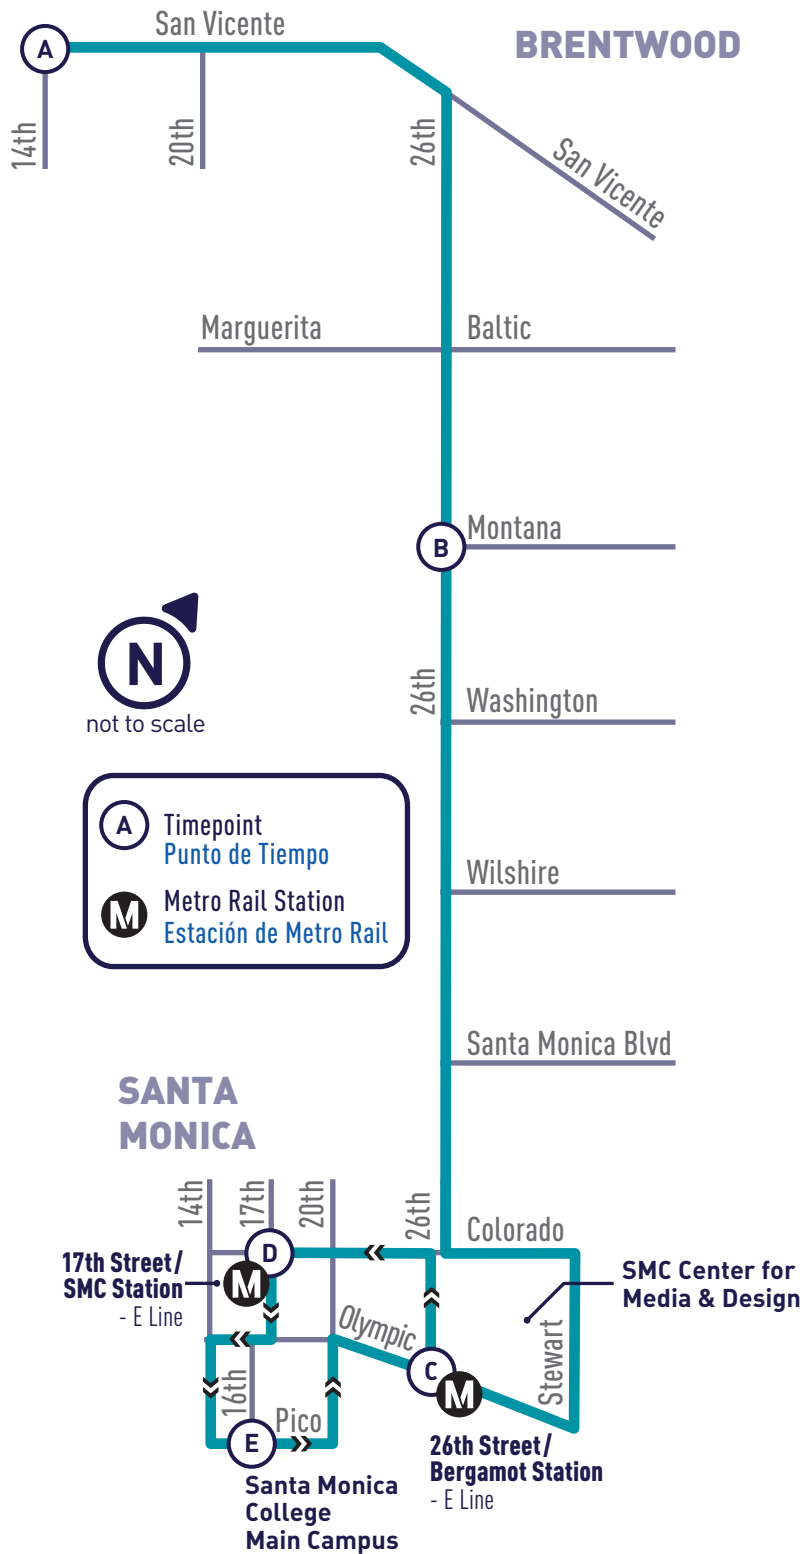

**SAN VICENTE BLVD -
26TH ST -
SMC**

43

**MONDAY - FRIDAY
SERVICE ONLY
NO MIDDAY SERVICE**

SMC TO SAN VICENTE BLVD/14TH ST

**WEEKDAY
DURANTE LA SEMANA**

Pico & 16th (SMC)	Olympic & 26th (26th/Bergamot Station)	26th & Montana	San Vicente & 14th
E	C	B	A
6:25	6:30	6:37	6:44
6:54	7:00	7:09	7:17
7:23	7:30	7:40	7:48
7:43	7:50	8:00	8:08
8:13	8:20	8:30	8:38
8:43	8:50	9:00	9:08
9:13	9:20	9:30	9:37
9:43	9:50	10:00	10:07
10:13	10:20	10:29	10:35
NO MIDDAY SERVICE			
1:55	2:02	2:12	2:19
2:55	3:02	3:13	3:21
3:25	3:32	3:43	3:51
3:55	4:02	4:13	4:21
4:25	4:32	4:43	4:51
4:55	5:02	5:13	5:21
5:25	5:32	5:43	5:51
5:55	6:01	6:11	6:18

Route 43 does not operate on weekends or the following holidays:/La Ruta 43 no opera los fines de semana, ni en los siguientes días festivos:

New Year's Day
Labor Day

Memorial Day
Thanksgiving Day

Independence Day
Christmas Day

SAN VICENTE BLVD/14TH ST TO SMC

**WEEKDAY
DURANTE LA SEMANA**

	San Vicente & 14th	26th & Montana	Olympic & 26th (26th/Bergamot Station)	17th & Colorado (17th/SMC Station)	Pico & 16th (SMC)
	A	B	C	D	E
	6:46	6:51	6:59	7:06	7:10
	7:18	7:23	7:32	7:39	7:43
	7:50	7:55	8:05	8:13	8:17
	8:10	8:15	8:25	8:33	8:37
	8:40	8:45	8:55	9:03	9:07
	9:10	9:15	9:25	9:33	9:37
	9:40	9:45	9:55	10:03	10:07
	10:10	10:15	10:24	10:31	10:35
NO MIDDAY SERVICE					
	1:13	1:19	1:30	1:36	1:40
	2:23	2:29	2:40	2:46	2:50
	2:53	3:00	3:11	3:18	3:22
	3:23	3:30	3:41	3:48	3:52
	3:53	4:00	4:11	4:18	4:22
	4:23	4:30	4:41	4:48	4:52
	4:53	5:00	5:11	5:18	5:22
	5:23	5:30	5:41	5:48	5:52
	5:53	6:00	6:11	6:18	6:22
	6:20	6:25	6:35	6:41	6:45

Route 43 does not operate on weekends or the following holidays:/La Ruta 43 no opera los fines de semana, ni en los siguientes días festivos:

New Year's Day	Memorial Day	Independence Day
Labor Day	Thanksgiving Day	Christmas Day