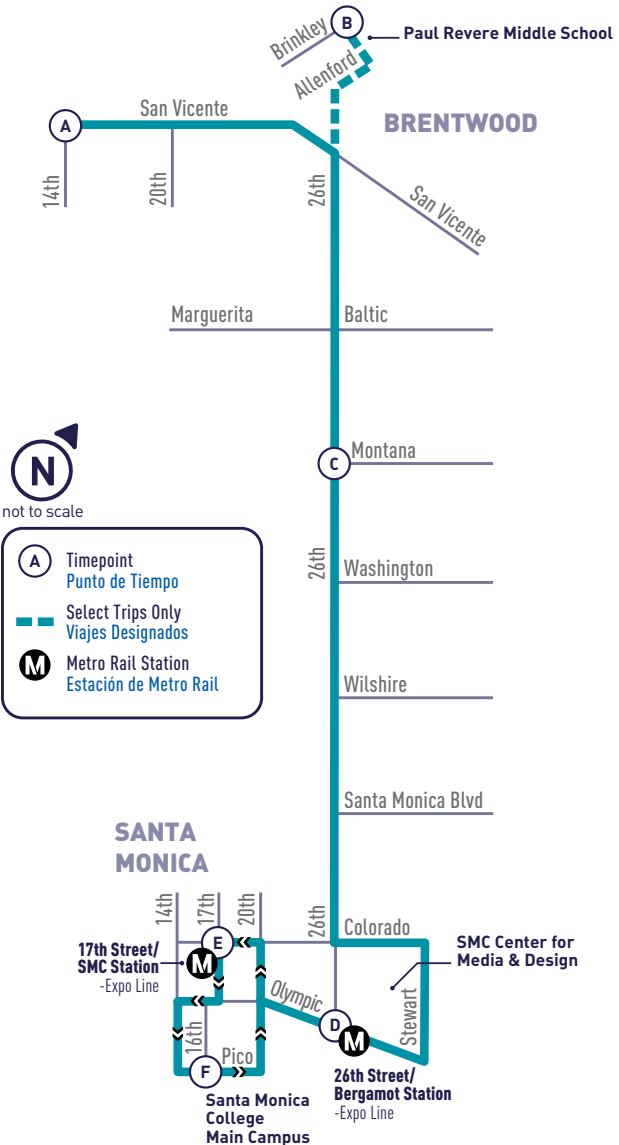

SMC - 26TH ST -
SAN VICENTE BLVD

43

MONDAY - FRIDAY SERVICE ONLY
NO MIDDAY SERVICE

SMC TO SAN VICENTE BLVD/14TH ST

WEEKDAY
DURANTE LA SEMANA

F	D	C	B	A
Pico & 16th (SMC)	Olympic & 26th (26th/Bergamot Station)	26th & Montana	Paul Revere Middle School	San Vicente & 14th
6:25	6:30	6:37	-	6:44
6:54	7:00	7:09	-	7:17
7:13	7:20	7:30	7:41	7:49
7:43	7:50	8:00	-	8:08
8:13	8:20	8:30	-	8:38
8:43	8:50	9:00	-	9:08
9:13	9:20	9:30	-	9:37
9:43	9:50	10:00	-	10:07
10:13	10:20	10:29	-	10:35
NO MIDDAY SERVICE				
1:45	1:52	2:02	2:13	2:22
2:45	2:52	3:02	3:13	3:22
3:25	3:32	3:43	-	3:51
3:55	4:02	4:13	-	4:21
4:25	4:32	4:43	-	4:51
4:55	5:02	5:13	-	5:21
5:25	5:32	5:43	-	5:51
5:55	6:01	6:11	-	6:18
6:25	6:31	6:39	-	6:46

SAN VICENTE BLVD/14TH ST TO SMC

WEEKDAY
DURANTE LA SEMANA

B	A	C	D	E	F
Paul Revere Middle School	San Vicente & 14th	26th & Montana	Olympic & 26th (26th/Bergamot Station)	17th & Colorado (17th/SMC Station)	Pico & 16th (SMC)
-	6:46	6:51	6:59	7:06	7:10
-	7:18	7:23	7:32	7:39	7:43
7:41	7:50	7:55	8:05	8:13	8:17
-	8:10	8:15	8:25	8:33	8:37
-	8:40	8:45	8:55	9:03	9:07
-	9:10	9:15	9:25	9:33	9:37
-	9:40	9:45	9:55	10:03	10:07
-	10:10	10:15	10:24	10:31	10:35
NO MIDDAY SERVICE					
-	1:13	1:19	1:30	1:36	1:40
2:13	2:23	2:29	2:40	2:46	2:50
2:46	2:53	2:59	3:10	3:16	3:20
3:13	3:23	3:30	3:41	3:48	3:52
-	3:53	4:00	4:11	4:18	4:22
-	4:23	4:30	4:41	4:48	4:52
-	4:53	5:00	5:11	5:18	5:22
-	5:23	5:30	5:41	5:48	5:52
-	5:53	6:00	6:11	6:18	6:22
-	6:20	6:25	6:35	6:41	6:45

ALL PM
TIMES IN
BOLD

ROUTE
43

Route 43 does not operate on weekends or the following holidays:/La Ruta 43 no opera los fines de semana ni en los siguientes días festivos:

New Year's Day	Memorial Day	Independence Day
Labor Day	Thanksgiving Day	Christmas Day