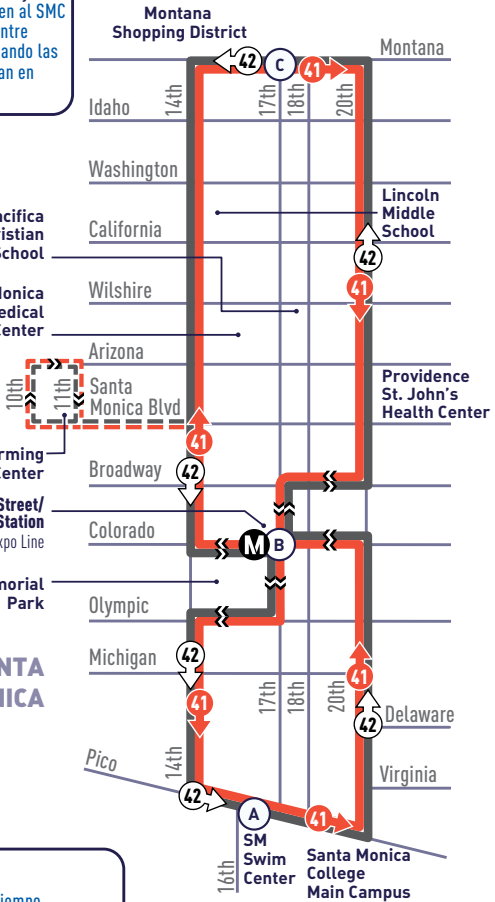

**17TH ST STATION -  
SMC - MONTANA**

**41** ↻  
**42** ↻

**ROUTE 42  
MONDAY - FRIDAY SERVICE ONLY**

**SMC Performing  
Arts Center**

Trips serve SMC PAC on weekdays when classes are in session only.  
Viajes sirven al SMC PAC solo entre semana cuando las clases estan en sesión.

SMC Performing Arts Center

17th Street/  
SMC Station  
-Expo Line

Memorial  
Park

**SANTA  
MONICA**

not to scale

- (A)** Timepoint  
Punto de Tiempo
- ==** Weekdays Only  
Solo Entre Semana
- (M)** Metro Rail Station  
Estación de Metro Rail
- 41** ↻ 41 Clockwise  
Dextrorso
- 42** ↻ 42 Counterclockwise  
Sinistrórsum

ALL PM  
TIMES IN  
BOLD

ROUTE  
**42**

41

SMC → 17TH ST STATION  
EXPO LINE → MONTANA AVEWEEKEND  
LOS FINES DE SEMANA

Pico & 16th (SMC) <b>(A)</b>	17th & Colorado (17th/SMC Station) <b>(B)</b>	Montana & 17th <b>(C)</b>	17th & Colorado (17th/SMC Station) <b>(B)</b>	Pico & 16th (SMC) <b>(A)</b>
8:12	8:16	8:21	8:27	8:30
8:36	8:40	8:45	8:51	8:54
9:00	9:04	9:10	9:17	9:20
9:24	9:28	9:34	9:41	9:44
9:48	9:52	9:58	10:05	10:08
10:12	10:16	10:22	10:29	10:32
10:36	10:40	10:46	10:53	10:56
11:00	11:04	11:10	11:17	11:21
11:30	11:34	11:40	11:47	11:51
<b>12:00</b>	<b>12:04</b>	<b>12:10</b>	<b>12:17</b>	<b>12:21</b>
<b>12:30</b>	<b>12:35</b>	<b>12:41</b>	<b>12:48</b>	<b>12:52</b>
1:00	1:05	1:11	1:18	1:22
1:30	1:35	1:41	1:48	1:52
2:00	2:05	2:11	2:18	2:22
2:30	2:35	2:41	2:48	2:52
3:00	3:05	3:11	3:18	3:22
3:30	3:35	3:41	3:48	3:52
4:00	4:05	4:11	4:18	4:22
4:30	4:35	4:41	4:48	4:52
5:00	5:05	5:11	5:18	5:22
5:30	5:35	5:41	5:48	5:52
6:00	6:05	6:11	6:18	6:22
6:30	6:35	6:40	6:46	6:50