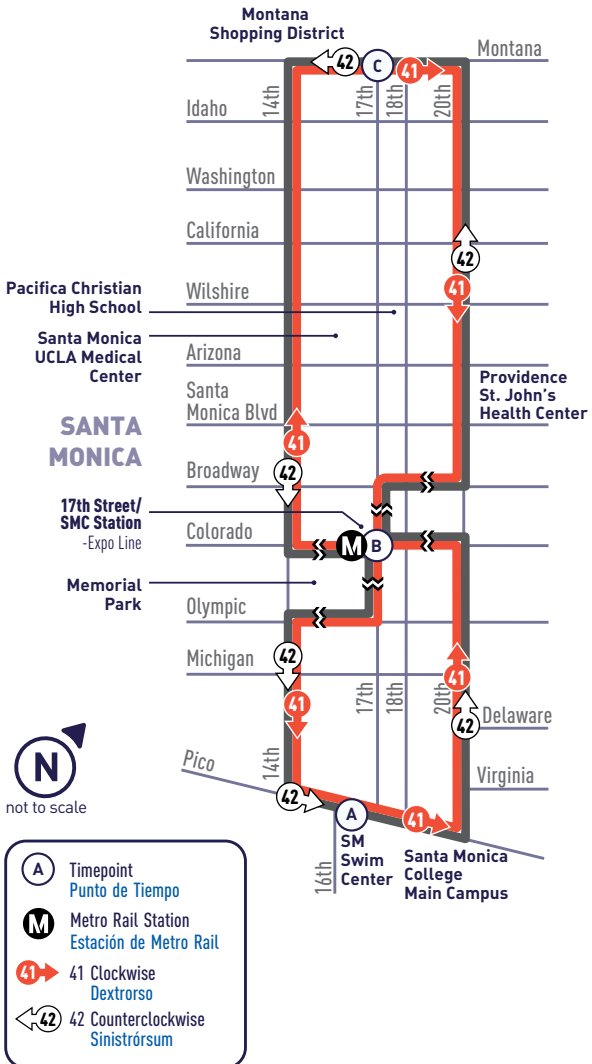

**17TH ST STATION -  
SMC - MONTANA**

**41** ↻  
**42** ↻

**N**  
not to scale

41 SMC → 17TH ST STATION  
EXPO LINE → MONTANA AVEWEEKDAY  
DURANTE LA SEMANA

A	B	C	B	A
Pico & 16th (SMC)	17th & Colorado (17th/SMC Station)	Montana & 17th	17th & Colorado (17th/SMC Station)	Pico & 16th (SMC)
6:00	6:04	6:09	6:15	6:19
6:20	6:24	6:29	6:35	6:39
6:40	6:45	6:51	6:58	7:02
7:00	7:06	7:12	7:21	7:25
7:20	7:26	7:32	7:41	7:45
7:40	7:46	7:52	8:01	8:05
Then service every 20 minutes at:				
:00	:06	:12	:21	:25
:20	:26	:32	:41	:45
:40	:46	:52	:01	:05
Until:				
<b>5:00</b>	<b>5:06</b>	<b>5:12</b>	<b>5:21</b>	<b>5:25</b>
<b>5:20</b>	<b>5:26</b>	<b>5:32</b>	<b>5:41</b>	<b>5:45</b>
<b>5:40</b>	<b>5:46</b>	<b>5:52</b>	<b>6:01</b>	<b>6:05</b>
<b>6:00</b>	<b>6:06</b>	<b>6:12</b>	<b>6:21</b>	<b>6:25</b>
<b>6:20</b>	<b>6:26</b>	<b>6:31</b>	<b>6:38</b>	<b>6:42</b>
<b>6:40</b>	<b>6:46</b>	<b>6:51</b>	<b>6:58</b>	<b>7:02</b>
<b>7:00</b>	<b>7:05</b>	<b>7:10</b>	<b>7:16</b>	<b>7:20</b>

SMC → 17TH ST STATION  
EXPO LINE → MONTANA AVE

**WEEKEND  
LOS FINES DE SEMANA**

A	B	C	B	A
Pico & 16th (SMC)	17th & Colorado (17th/SMC Station)	Montana & 17th	17th & Colorado (17th/SMC Station)	Pico & 16th (SMC)
7:12	7:16	7:22	7:27	7:30
7:36	7:40	7:46	7:51	7:54
8:00	8:04	8:10	8:15	8:18
8:24	8:28	8:34	8:39	8:42
8:48	8:52	8:58	9:03	9:06
9:12	9:16	9:23	9:28	9:32
9:36	9:40	9:47	9:52	9:56
10:00	10:04	10:11	10:16	10:20
10:24	10:28	10:35	10:40	10:44
10:48	10:52	10:59	11:04	11:08
<b>Then service every 30 minutes at:</b>				
:15	:20	:27	:32	:36
:45	:50	:57	:02	:06
<b>Until:</b>				
<b>7:15</b>	<b>7:20</b>	<b>7:25</b>	<b>7:31</b>	<b>7:35</b>
<b>7:45</b>	<b>7:50</b>	<b>7:55</b>	<b>8:01</b>	<b>8:05</b>
<b>8:15</b>	<b>8:20</b>	<b>8:25</b>	<b>8:31</b>	<b>8:35</b>
<b>8:40</b>	<b>8:44</b>	<b>8:49</b>	<b>8:55</b>	<b>8:58</b>
<b>9:00</b>	<b>9:04</b>	<b>9:09</b>	<b>9:15</b>	<b>9:18</b>

ALL PM  
TIMES IN  
BOLD

ROUTE  
**42**