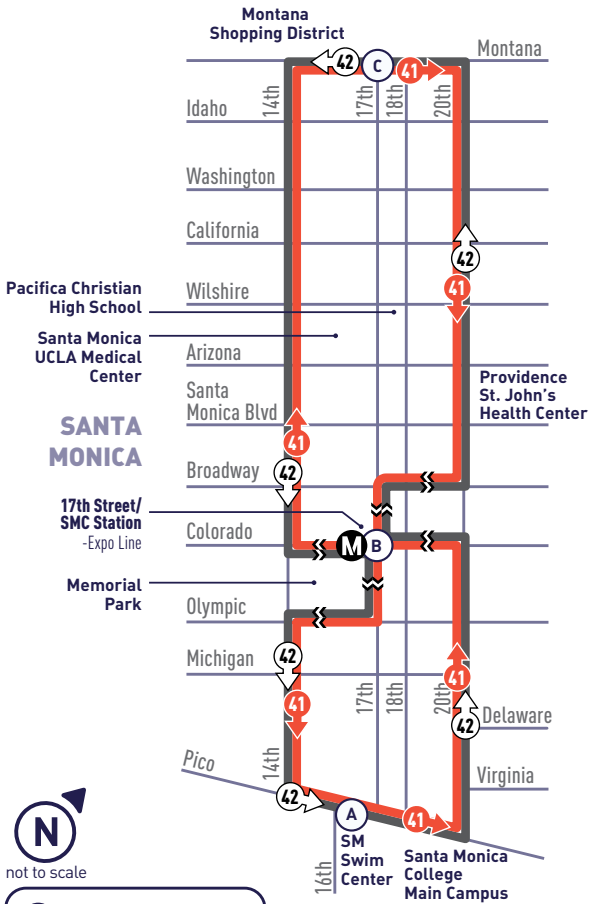

**17TH ST STATION -  
SMC - MONTANA**

**41** ↻  
**42** ↻

- (A)** Timepoint/Punto de Tiempo
- (M)** Metro Rail Station/ Estación de Metro Rail
- 41** → 41 Clockwise/Dextrorso
- 42** ↻ 42 Counterclockwise/Sinistrórsum

**Good Bus Karma**

**Use headphones and respect others' privacy:** Groove, jam, rock out to your own soundtrack. Don't share it with others.

ALL PM  
TIMES IN  
BOLDROUTE  
**41**

SMC → 17TH ST STATION  
EXPO LINE → MONTANA AVE

SMC → 17TH ST STATION  
EXPO LINE → MONTANA AVE

**WEEKEND  
LOS FINES DE SEMANA**

Pico & 16th (SMC) <b>(A)</b>	17th & Colorado (17th/SMC Station) <b>(B)</b>	Montana & 17th <b>(C)</b>	17th & Colorado (17th/SMC Station) <b>(B)</b>	Pico & 16th (SMC) <b>(A)</b>
7:12	7:16	7:22	7:27	7:30
7:36	7:40	7:46	7:51	7:54
8:00	8:04	8:10	8:15	8:18
8:24	8:28	8:34	8:39	8:42
8:48	8:52	8:58	9:03	9:06
9:12	9:16	9:23	9:28	9:32
9:36	9:40	9:47	9:52	9:56
10:00	10:04	10:11	10:16	10:20
10:24	10:28	10:35	10:40	10:44
10:48	10:52	10:59	11:04	11:08
<b>Then service every 30 minutes at:</b>				
:15	:20	:27	:32	:36
:45	:50	:57	:02	:06
<b>Until:</b>				
<b>7:15</b>	<b>7:20</b>	<b>7:25</b>	<b>7:31</b>	<b>7:35</b>
<b>7:45</b>	<b>7:50</b>	<b>7:55</b>	<b>8:01</b>	<b>8:05</b>
<b>8:15</b>	<b>8:20</b>	<b>8:25</b>	<b>8:31</b>	<b>8:35</b>
<b>8:40</b>	<b>8:44</b>	<b>8:49</b>	<b>8:55</b>	<b>8:58</b>
<b>9:00</b>	<b>9:04</b>	<b>9:09</b>	<b>9:15</b>	<b>9:18</b>