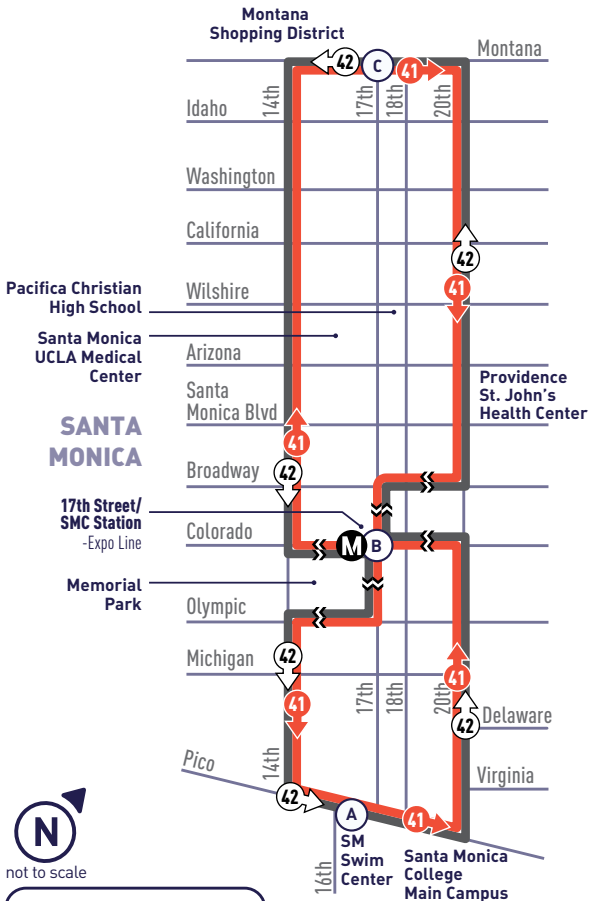

**17TH ST STATION -
SMC - MONTANA**

41 ↻
42 ↻

41 SMC → 17TH ST STATION
EXPO LINE → MONTANA AVEWEEKDAY
DURANTE LA SEMANA

Pico & 16th (SMC) (A)	17th & Colorado (17th/SMC Station) (B)	Montana & 17th (C)	17th & Colorado (17th/SMC Station) (B)	Pico & 16th (SMC) (A)
6:00	6:04	6:09	6:15	6:19
6:20	6:24	6:29	6:35	6:39
6:40	6:45	6:51	6:58	7:02
7:00	7:06	7:12	7:21	7:25
7:20	7:26	7:32	7:41	7:45
7:40	7:46	7:52	8:01	8:05
Then service every 20 minutes at:				
:00	:06	:12	:21	:25
:20	:26	:32	:41	:45
:40	:46	:52	:01	:05
Until:				
5:00	5:06	5:12	5:21	5:25
5:20	5:26	5:32	5:41	5:45
5:40	5:46	5:52	6:01	6:05
6:00	6:06	6:12	6:21	6:25
6:20	6:26	6:31	6:38	6:42
6:40	6:46	6:51	6:58	7:02
7:00	7:05	7:10	7:16	7:20

Good Bus Karma

Use headphones and respect others' privacy: Groove, jam, rock out to your own soundtrack. Don't share it with others.

ALL PM
TIMES IN
BOLDROUTE
41

EFFECTIVE DATE: FEBRUARY 18, 2018

SMC → 17TH ST STATION
EXPO LINE → MONTANA AVE

Good Bus Karma

Keep it clean: Respect those who will ride after you.

ALL PM
TIMES IN
BOLD

ROUTE
42

41 SMC → 17TH ST STATION
EXPO LINE → MONTANA AVEWEEKEND
LOS FINES DE SEMANA

Pico & 16th (SMC) A	17th & Colorado (17th/SMC Station) B	Montana & 17th C	17th & Colorado (17th/SMC Station) B	Pico & 16th (SMC) A
6:12	6:15	6:20	6:26	6:29
6:36	6:39	6:44	6:50	6:53
7:00	7:03	7:08	7:14	7:17
7:24	7:28	7:33	7:39	7:42
7:48	7:52	7:57	8:03	8:06
8:12	8:16	8:21	8:27	8:30
8:36	8:40	8:45	8:51	8:54
9:00	9:04	9:10	9:17	9:20
9:24	9:28	9:34	9:41	9:44
9:48	9:52	9:58	10:05	10:08
10:12	10:16	10:22	10:29	10:32
10:36	10:40	10:46	10:53	10:56
Then service every 30 minutes at:				
:00	:04	:10	:17	:21
:30	:34	:40	:47	:51
Until:				
6:00	6:05	6:11	6:18	6:22
6:30	6:35	6:40	6:46	6:50
7:00	7:04	7:09	7:15	7:18
7:25	7:29	7:34	7:40	7:43

ALL PM
TIMES IN
BOLD

ROUTE
42