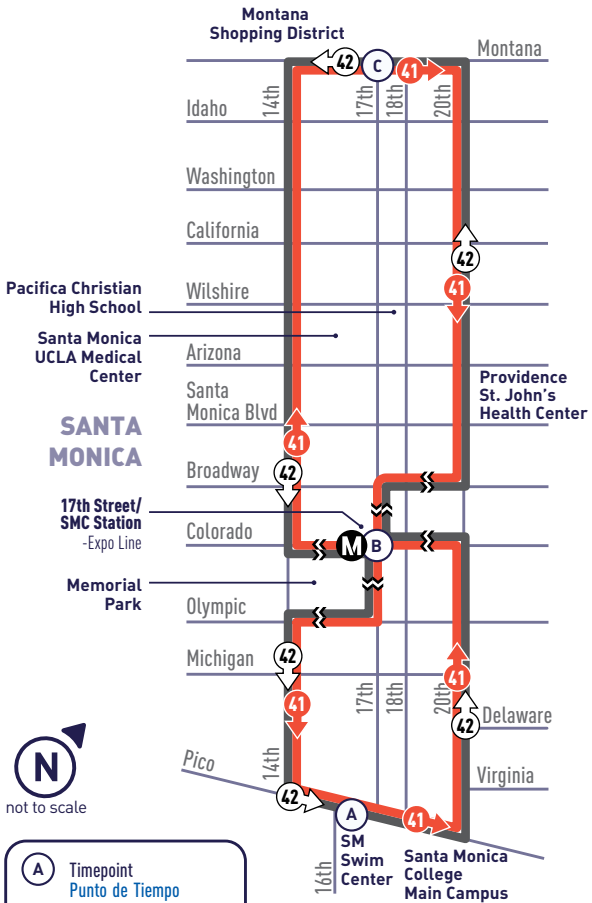

**17TH ST STATION -
SMC - MONTANA**

41 ↻

42 ↻

- A** Timepoint
Punto de Tiempo
- M** Metro Rail Station
Estación de Metro Rail
- 41** ↻ 41 Clockwise
Dextrorso
- 42** ↻ 42 Counterclockwise
Sinistrórsum

41 SMC → 17TH ST STATION
EXPO LINE → MONTANA AVEWEEKDAY
DURANTE LA SEMANA

Good Bus Karma

Use headphones and respect others' privacy: Groove, jam, rock out to your own soundtrack. Don't share it with others.

ALL PM
TIMES IN
BOLDROUTE
41

SMC → 17TH ST STATION
EXPO LINE → MONTANA AVE

SMC → 17TH ST STATION
EXPO LINE → MONTANA AVE

WEEKEND
LOS FINES DE SEMANA

A	B	C	B	A
Pico & 16th (SMC)	17th & Colorado (17th/SMC Station)	Montana & 17th	17th & Colorado (17th/SMC Station)	Pico & 16th (SMC)
7:12	7:16	7:22	7:27	7:30
7:36	7:40	7:46	7:51	7:54
8:00	8:04	8:10	8:15	8:18
8:24	8:28	8:34	8:39	8:42
8:48	8:52	8:58	9:03	9:06
9:12	9:16	9:23	9:28	9:32
9:36	9:40	9:47	9:52	9:56
10:00	10:04	10:11	10:16	10:20
10:24	10:28	10:35	10:40	10:44
10:48	10:52	10:59	11:04	11:08
Then service every 30 minutes at:				
:15	:20	:27	:32	:36
:45	:50	:57	:02	:06
Until:				
7:15	7:20	7:25	7:31	7:35
7:45	7:50	7:55	8:01	8:05
8:15	8:20	8:25	8:31	8:35
8:40	8:44	8:49	8:55	8:58
9:00	9:04	9:09	9:15	9:18

ALL PM
TIMES IN
BOLD

ROUTE
42