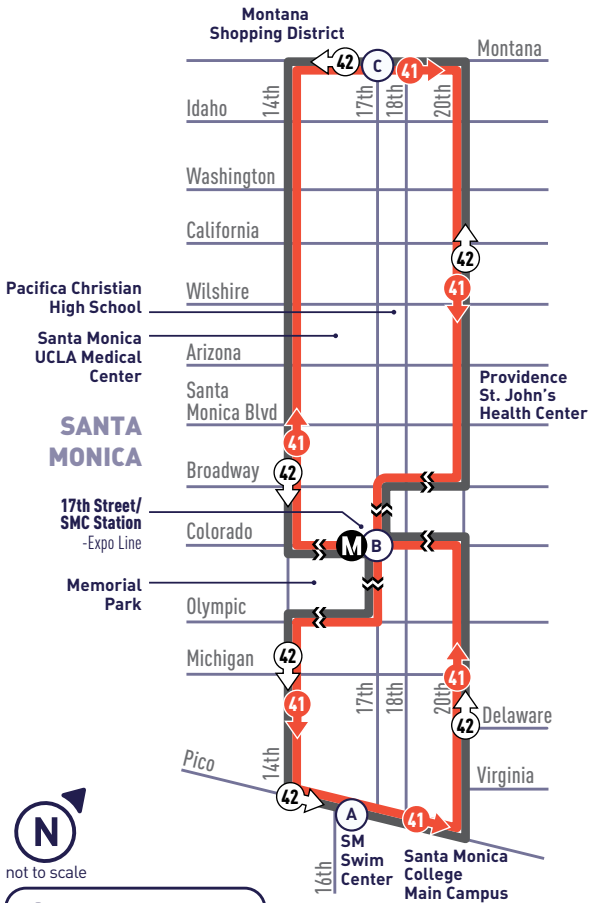

**17TH ST STATION -  
SMC - MONTANA**

**41** ↻  
**42** ↻

- (A)** Timepoint/Punto de Tiempo
- (M)** Metro Rail Station/ Estación de Metro Rail
- 41** → 41 Clockwise/Dextrorso
- 42** ↻ 42 Counterclockwise/Sinistrórsum

41 SMC → 17TH ST STATION  
EXPO LINE → MONTANA AVEWEEKDAY  
DURANTE LA SEMANA

Pico & 16th (SMC) <b>(A)</b>	17th & Colorado (17th/SMC Station) <b>(B)</b>	Montana & 17th <b>(C)</b>	17th & Colorado (17th/SMC Station) <b>(B)</b>	Pico & 16th (SMC) <b>(A)</b>
6:00	6:04	6:09	6:15	6:19
6:20	6:24	6:29	6:35	6:39
6:40	6:45	6:51	6:58	7:02
7:00	7:06	7:12	7:21	7:25
7:20	7:26	7:32	7:41	7:45
7:40	7:46	7:52	8:01	8:05
Then service every 20 minutes at:				
:00	:06	:12	:21	:25
:20	:26	:32	:41	:45
:40	:46	:52	:01	:05
Until:				
<b>5:00</b>	<b>5:06</b>	<b>5:12</b>	<b>5:21</b>	<b>5:25</b>
<b>5:20</b>	<b>5:26</b>	<b>5:32</b>	<b>5:41</b>	<b>5:45</b>
<b>5:40</b>	<b>5:46</b>	<b>5:52</b>	<b>6:01</b>	<b>6:05</b>
<b>6:00</b>	<b>6:06</b>	<b>6:12</b>	<b>6:21</b>	<b>6:25</b>
<b>6:20</b>	<b>6:26</b>	<b>6:31</b>	<b>6:38</b>	<b>6:42</b>
<b>6:40</b>	<b>6:46</b>	<b>6:51</b>	<b>6:58</b>	<b>7:02</b>
<b>7:00</b>	<b>7:05</b>	<b>7:10</b>	<b>7:16</b>	<b>7:20</b>

**Good Bus Karma**

**Use headphones and respect others' privacy:** Groove, jam, rock out to your own soundtrack. Don't share it with others.

ALL PM  
TIMES IN  
BOLDROUTE  
**41**

SMC → 17TH ST STATION  
EXPO LINE → MONTANA AVE

ALL PM  
TIMES IN  
BOLD

ROUTE  
**42**