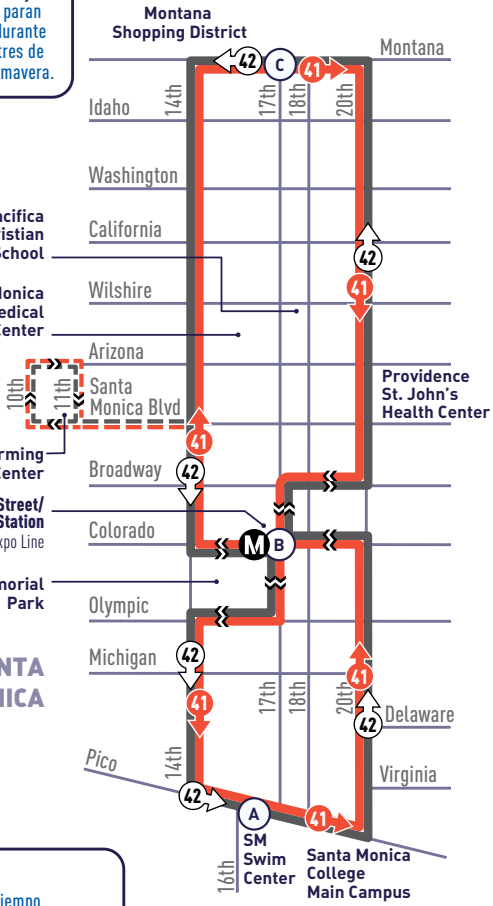

**SANTA
MONICA**

not to scale

- (A)** Timepoint
Punto de Tiempo
- ==** Weekdays Only
Solo Entre Semana
- (M)** Metro Rail Station
Estación de Metro Rail
- 41** ↻ 41 Clockwise
Dextrorso
- 42** ↻ 42 Counterclockwise
Sinistrórsum

41

SMC → 17TH ST STATION
EXPO LINE → MONTANA AVEWEEKDAY
DURANTE LA SEMANA

Pico & 16th (SMC) A	17th & Colorado (17th/SMC Station) B	Montana & 17th C	17th & Colorado (17th/SMC Station) B	Pico & 16th (SMC) A
6:20	6:24	6:31	6:38	6:42
6:40	6:45	6:54	7:02	7:06
7:00	7:06	7:16	7:25	7:29
7:20	7:26	7:36	7:45	7:49
7:40	7:48	7:58	8:09	8:13
8:00	8:08	8:18	8:29	8:33
8:20	8:28	8:38	8:49	8:53
8:40	8:48	8:58	9:09	9:13
9:00	9:08	9:18	9:29	9:33
Then service every 20 minutes at:				
:20	:27	:37	:47	:51
:40	:47	:57	:07	:11
:00	:07	:17	:27	:31
Until:				
2:20	2:27	2:38	2:49	2:53
2:40	2:47	2:58	3:09	3:13
3:00	3:08	3:20	3:31	3:35
3:20	3:28	3:40	3:51	3:55
3:40	3:48	4:00	4:11	4:15
4:00	4:08	4:20	4:31	4:35
4:20	4:28	4:40	4:51	4:55
4:40	4:48	5:00	5:11	5:15
5:00	5:08	5:20	5:31	5:35
5:20	5:28	5:40	5:51	5:55
5:40	5:47	5:58	6:07	6:11
6:00	6:07	6:18	6:27	6:31
6:20	6:27	6:38	6:47	6:51
6:40	6:46	6:56	7:04	7:07
7:00	7:05	7:14	7:22	7:25

Good Bus Karma

Use headphones and respect others' privacy: Groove, jam, rock out to your own soundtrack. Don't share it with others.

ALL PM
TIMES IN
BOLDROUTE
41

42

SMC → 17TH ST STATION
EXPO LINE → MONTANA AVEWEEKDAY
DURANTE LA SEMANA

ALL PM
TIMES IN
BOLD

ROUTE
42