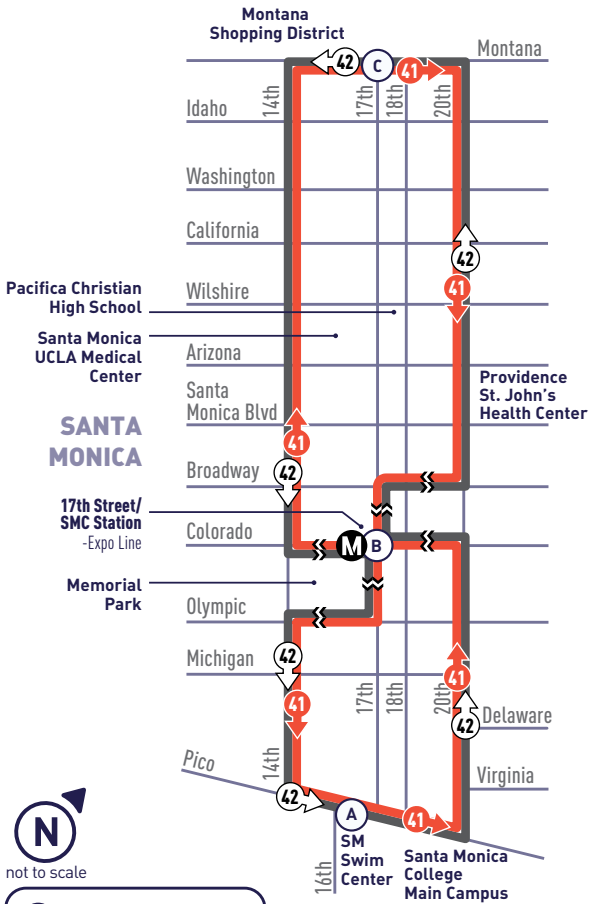

**17TH ST STATION -  
SMC - MONTANA**

**41** ↻  
**42** ↻

not to scale

**A** Timepoint/Punto de Tiempo

**M** Metro Rail Station/  
Estación de Metro Rail

**41** → 41 Clockwise/Dextrorso

**42** ↻ 42 Counterclockwise/  
Sinistrórsum

41 SMC → 17TH ST STATION  
EXPO LINE → MONTANA AVEWEEKDAY  
DURANTE LA SEMANA

Pico & 16th (SMC) <b>(A)</b>	17th & Colorado (17th/SMC Station) <b>(B)</b>	Montana & 17th <b>(C)</b>	17th & Colorado (17th/SMC Station) <b>(B)</b>	Pico & 16th (SMC) <b>(A)</b>
6:00	6:04	6:09	6:15	6:19
6:20	6:24	6:29	6:35	6:39
6:40	6:45	6:51	6:58	7:02
7:00	7:06	7:12	7:21	7:25
7:20	7:26	7:32	7:41	7:45
7:40	7:46	7:52	8:01	8:05
Then service every 20 minutes at:				
:00	:06	:12	:21	:25
:20	:26	:32	:41	:45
:40	:46	:52	:01	:05
Until:				
<b>5:00</b>	<b>5:06</b>	<b>5:12</b>	<b>5:21</b>	<b>5:25</b>
<b>5:20</b>	<b>5:26</b>	<b>5:32</b>	<b>5:41</b>	<b>5:45</b>
<b>5:40</b>	<b>5:46</b>	<b>5:52</b>	<b>6:01</b>	<b>6:05</b>
<b>6:00</b>	<b>6:06</b>	<b>6:12</b>	<b>6:21</b>	<b>6:25</b>
<b>6:20</b>	<b>6:26</b>	<b>6:31</b>	<b>6:38</b>	<b>6:42</b>
<b>6:40</b>	<b>6:46</b>	<b>6:51</b>	<b>6:58</b>	<b>7:02</b>
<b>7:00</b>	<b>7:05</b>	<b>7:10</b>	<b>7:16</b>	<b>7:20</b>

**Good Bus Karma**

**Use headphones and respect others' privacy:** Groove, jam, rock out to your own soundtrack. Don't share it with others.

ALL PM  
TIMES IN  
BOLDROUTE  
**41**

SMC → 17TH ST STATION  
EXPO LINE → MONTANA AVE

ALL PM  
TIMES IN  
BOLD

ROUTE  
**42**