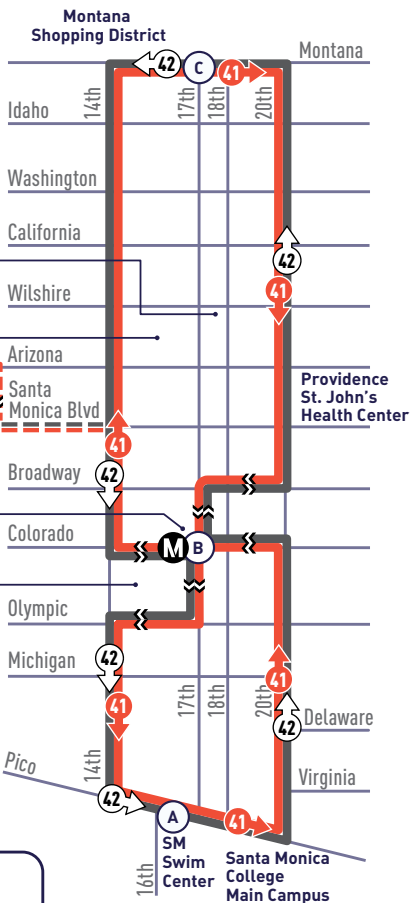

**17TH ST STATION -
SMC - MONTANA**

41 ↻
42 ↻

**SMC Performing
Arts Center**

Buses stop here on weekdays during Fall and Spring semesters only. *Autobuses paran aquí solo durante los semestres de otoño y primavera.*

- (A)** Timepoint
Punto de Tiempo
- ==** Weekdays Only
Solo Entre Semana
- (M)** Metro Rail Station
Estación de Metro Rail
- 41** → 41 Clockwise
Dextrorso
- 42** ↻ 42 Counterclockwise
Sinistrórsum

41

SMC → 17TH ST STATION
EXPO LINE → MONTANA AVEWEEKDAY
DURANTE LA SEMANA

Good Bus Karma

Use headphones and respect others' privacy: Groove, jam, rock out to your own soundtrack. Don't share it with others.

ALL PM
TIMES IN
BOLDROUTE
41

42

SMC → 17TH ST STATION
EXPO LINE → MONTANA AVE

ALL PM
TIMES IN
BOLD

ROUTE
42