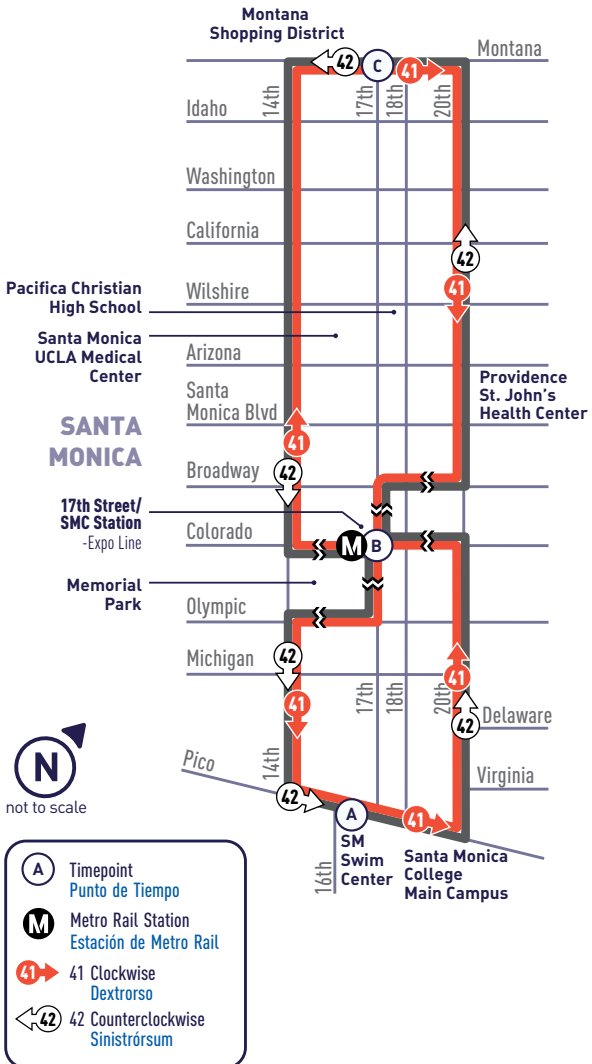

**17TH ST STATION -
SMC - MONTANA**

41 ↻
42 ↻

N
not to scale

41 SMC → 17TH ST STATION
EXPO LINE → MONTANA AVEWEEKDAY
DURANTE LA SEMANA

Pico & 16th (SMC) (A)	17th & Colorado (17th/SMC Station) (B)	Montana & 17th (C)	17th & Colorado (17th/SMC Station) (B)	Pico & 16th (SMC) (A)
6:00	6:04	6:09	6:15	6:19
6:20	6:24	6:29	6:35	6:39
6:40	6:45	6:51	6:58	7:02
7:00	7:06	7:12	7:21	7:25
7:20	7:26	7:32	7:41	7:45
7:40	7:46	7:52	8:01	8:05
Then service every 20 minutes at:				
:00	:06	:12	:21	:25
:20	:26	:32	:41	:45
:40	:46	:52	:01	:05
Until:				
5:00	5:06	5:12	5:21	5:25
5:20	5:26	5:32	5:41	5:45
5:40	5:46	5:52	6:01	6:05
6:00	6:06	6:12	6:21	6:25
6:20	6:26	6:31	6:38	6:42
6:40	6:46	6:51	6:58	7:02
7:00	7:05	7:10	7:16	7:20

Good Bus Karma

Use headphones and respect others' privacy: Groove, jam, rock out to your own soundtrack. Don't share it with others.

ALL PM
TIMES IN
BOLDROUTE
41

SMC → 17TH ST STATION
EXPO LINE → MONTANA AVE

SMC → 17TH ST STATION
EXPO LINE → MONTANA AVE

**WEEKEND
LOS FINES DE SEMANA**

Pico & 16th (SMC) (A)	17th & Colorado (17th/SMC Station) (B)	Montana & 17th (C)	17th & Colorado (17th/SMC Station) (B)	Pico & 16th (SMC) (A)
7:12	7:16	7:22	7:27	7:30
7:36	7:40	7:46	7:51	7:54
8:00	8:04	8:10	8:15	8:18
8:24	8:28	8:34	8:39	8:42
8:48	8:52	8:58	9:03	9:06
9:12	9:16	9:23	9:28	9:32
9:36	9:40	9:47	9:52	9:56
10:00	10:04	10:11	10:16	10:20
10:24	10:28	10:35	10:40	10:44
10:48	10:52	10:59	11:04	11:08
Then service every 30 minutes at:				
:15	:20	:27	:32	:36
:45	:50	:57	:02	:06
Until:				
7:15	7:20	7:25	7:31	7:35
7:45	7:50	7:55	8:01	8:05
8:15	8:20	8:25	8:31	8:35
8:40	8:44	8:49	8:55	8:58
9:00	9:04	9:09	9:15	9:18

ALL PM
TIMES IN
BOLD

ROUTE
42