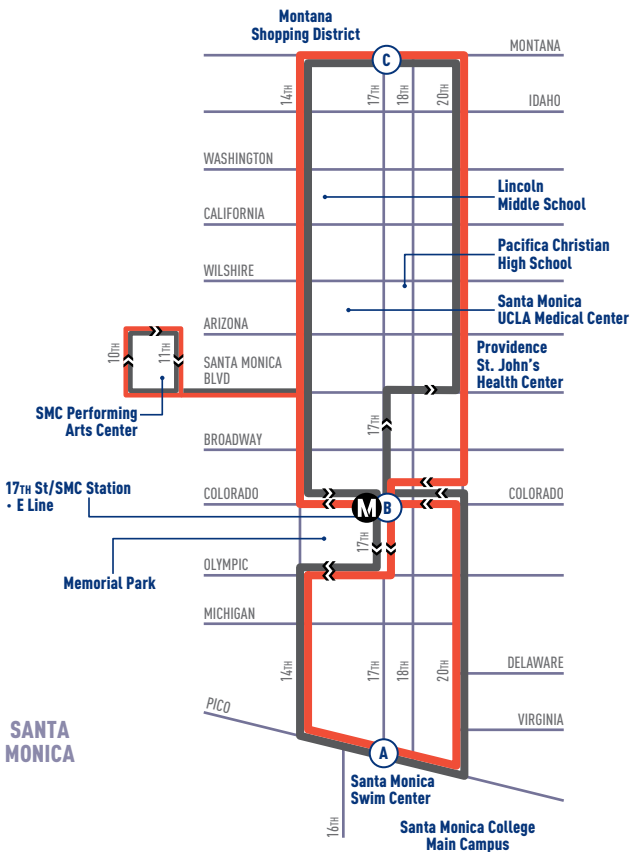

**SMC –
17TH ST STATION –
MONTANA AVE**

ROUTE 41: MONDAY-FRIDAY SERVICE ONLY
RUTA 41: SERVICIO SÓLO DE LUNES A VIERNES

ROUTE 42: NO SERVICE UNTIL FURTHER NOTICE
RUTA 42: FUERA DE SERVICIO HASTA NUEVO AVISO

SANTA MONICA

- A** TIMEPOINT
PUNTO DE TIEMPO
- M** METRO RAIL STATION
ESTACIÓN DE METRO RAIL
- 41** 41 CLOCKWISE
DEXTRORSO
- 42** 42 COUNTERCLOCKWISE
SINISTRÓRSUM

NOT TO SCALE

WEEKDAY | DURANTE LA SEMANA

41 

SMC → 17TH ST STATION E LINE →
MONTANA AVE

PICO & 17 TH (SANTA MONICA COLLEGE)	17 TH & COLORADO (17 TH ST/ SANTA MONICA COLLEGE STATION)	MONTANA & 17 TH	17 TH & COLORADO (17 TH ST/ SANTA MONICA COLLEGE STATION)	PICO & 17 TH (SANTA MONICA COLLEGE)
A	B	C	B	A
6:20	6:23	6:30	6:37	6:41
6:40	6:44	6:53	7:01	7:05
7:00	7:05	7:14	7:23	7:27
7:20	7:25	7:34	7:43	7:47
7:40	7:46	7:55	8:05	8:09
8:00	8:06	8:15	8:25	8:29
8:20	8:26	8:35	8:45	8:49
8:40	8:46	8:55	9:05	9:09
9:00	9:06	9:15	9:25	9:29
9:20	9:25	9:34	9:44	9:48
9:40	9:45	9:54	10:04	10:08
10:00	10:05	10:14	10:24	10:28
10:20	10:25	10:34	10:44	10:48
10:40	10:45	10:54	11:04	11:08
11:00	11:05	11:14	11:24	11:28
11:20	11:25	11:34	11:44	11:48
11:40	11:45	11:54	12:04	12:08
12:00	12:05	12:14	12:24	12:28
12:20	12:25	12:34	12:44	12:48
12:40	12:45	12:54	1:04	1:08
1:00	1:05	1:14	1:24	1:28
1:20	1:25	1:34	1:44	1:48
1:40	1:45	1:54	2:04	2:08
2:00	2:05	2:14	2:24	2:28
2:20	2:25	2:35	2:45	2:49
2:40	2:45	2:55	3:05	3:09
3:00	3:06	3:17	3:27	3:31
3:20	3:26	3:37	3:47	3:51
3:40	3:46	3:57	4:07	4:11
4:00	4:06	4:17	4:27	4:31
4:20	4:26	4:37	4:47	4:51
4:40	4:46	4:57	5:07	5:11
5:00	5:06	5:17	5:27	5:31
5:20	5:26	5:37	5:47	5:51
5:40	5:45	5:55	6:04	6:08
6:00	6:05	6:15	6:24	6:28
6:20	6:25	6:35	6:44	6:48
6:40	6:45	6:54	7:02	7:06

MARTIN LUTHER KING JR. DAY
INDEPENDENCE DAY
DAY AFTER THANKSGIVING

ALL PM TIMES IN BOLD

EFFECTIVE DATE: JANUARY 15, 2023

ROUTE 41

WEEKDAY | DURANTE LA SEMANA

42 

SMC → 17TH ST STATION E LINE →
MONTANA AVE

PICO & 17TH
(SANTA MONICA
COLLEGE)