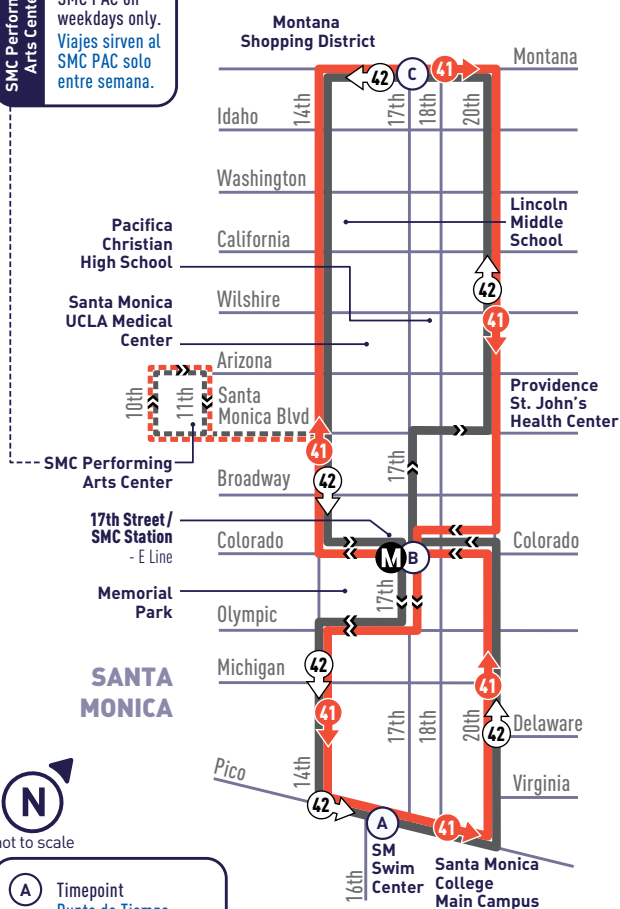

SMC -
17TH ST STATION -
MONTANA AVE

41 ↻
42 ↻

ROUTE 41
MONDAY - SATURDAY SERVICE ONLY
SERVICIO DE LUNES - SÁBADO SOLAMENTE

ROUTE 42 - NO SERVICE UNTIL
FURTHER NOTICE
NO HAY SERVICIO HASTA
OTRO AVISO

SMC Performing
Arts Center

Trips serve
SMC PAC on
weekdays only.
Viajes sirven al
SMC PAC solo
entre semana.

not to scale

- A** Timepoint
Punto de Tiempo
- ■ ■** Weekdays Only
Solo Entre Semana
- M** Metro Rail Station
Estación de Metro Rail
- 41** ↻ 41 Clockwise
Dextrorso
- 42** ↻ 42 Counterclockwise
Sinistrórsum

SMC → 17TH ST STATION
E LINE → MONTANA AVE

WEEKDAY
DURANTE LA SEMANA

Pico & 16th (SMC) A	17th & Colorado (17th/SMC Station) B	Montana & 17th C	17th & Colorado (17th/SMC Station) B	Pico & 16th (SMC) A
6:20	6:23	6:30	6:37	6:41
6:40	6:44	6:53	7:01	7:05
7:00	7:05	7:14	7:23	7:27
7:20	7:25	7:34	7:43	7:47
7:40	7:46	7:55	8:05	8:09
8:00	8:06	8:15	8:25	8:29
8:20	8:26	8:35	8:45	8:49
8:40	8:46	8:55	9:05	9:09
9:00	9:06	9:15	9:25	9:29
9:20	9:25	9:34	9:44	9:48
9:40	9:45	9:54	10:04	10:08
10:00	10:05	10:14	10:24	10:28
10:20	10:25	10:34	10:44	10:48
10:40	10:45	10:54	11:04	11:08
11:00	11:05	11:14	11:24	11:28
11:20	11:25	11:34	11:44	11:48
11:40	11:45	11:54	12:04	12:08
12:00	12:05	12:14	12:24	12:28
12:20	12:25	12:34	12:44	12:48
12:40	12:45	12:54	1:04	1:08
1:00	1:05	1:14	1:24	1:28
1:20	1:25	1:34	1:44	1:48
1:40	1:45	1:54	2:04	2:08
2:00	2:05	2:14	2:24	2:28
2:20	2:25	2:35	2:45	2:49
2:40	2:45	2:55	3:05	3:09
3:00	3:06	3:17	3:27	3:31
3:20	3:26	3:37	3:47	3:51
3:40	3:46	3:57	4:07	4:11
4:00	4:06	4:17	4:27	4:31
4:20	4:26	4:37	4:47	4:51
4:40	4:46	4:57	5:07	5:11
5:00	5:06	5:17	5:27	5:31
5:20	5:26	5:37	5:47	5:51
5:40	5:45	5:55	6:04	6:08
6:00	6:05	6:15	6:24	6:28
6:20	6:25	6:35	6:44	6:48
6:40	6:45	6:54	7:02	7:06
7:00	7:04	7:13	7:21	7:25

ALL PM
TIMES IN
BOLD

**WEEKDAY
DURANTE LA SEMANA**

42 ↻

**SMC → 17TH ST STATION
E LINE → MONTANA AVE**

Pico & 16th
(SMC)
A

**17th
& Colorado**
(17th/SMC
Station)
B

**Montana
& 17th**
C

**17th
& Colorado**
(17th/SMC
Station)
B