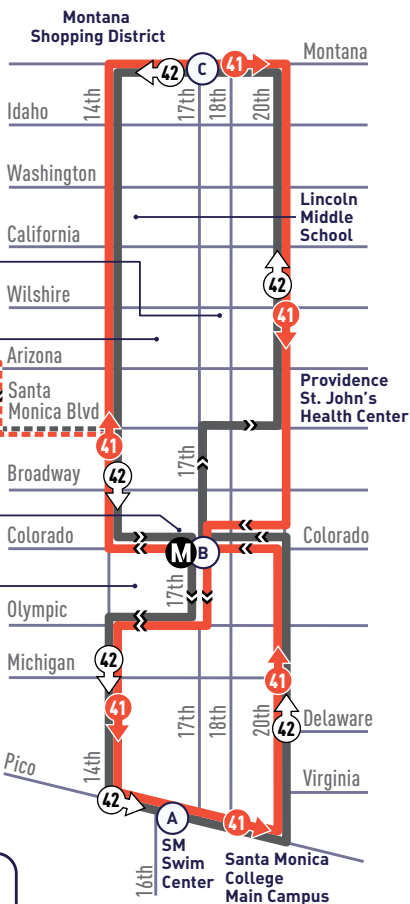

SMC Performing  
Arts Center

17th Street/  
SMC Station  
- E Line

Memorial  
Park

SANTA  
MONICA

not to scale

- A** Timepoint  
Punto de Tiempo
- ■ ■** Weekdays Only  
Solo Entre Semana
- M** Metro Rail Station  
Estación de Metro Rail
- 41** ↻ 41 Clockwise  
Dextrorso
- 42** ↻ 42 Counterclockwise  
Sinistrórsum

# SMC → 17TH ST STATION E LINE → MONTANA AVE

# ROUTE 41