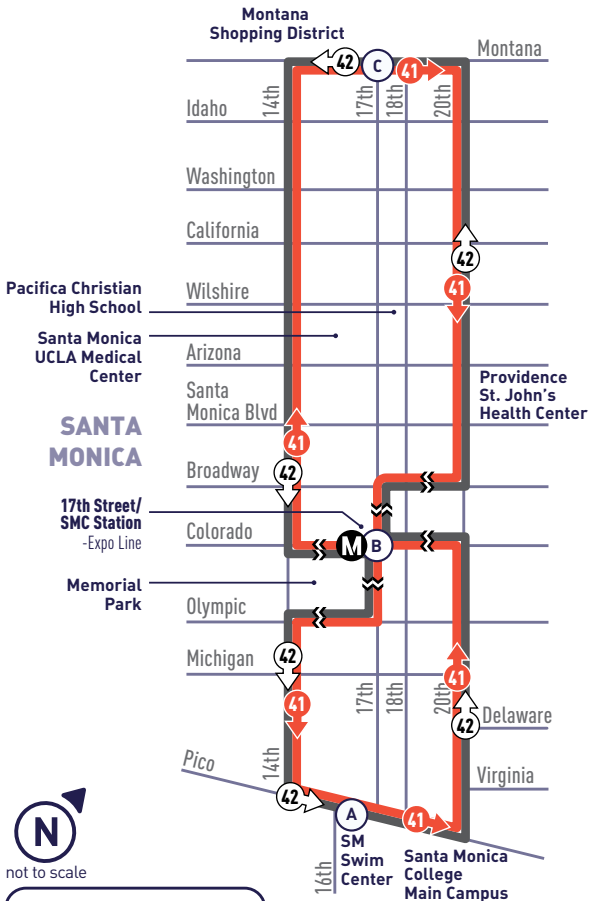

**17TH ST STATION -
SMC - MONTANA**

41 ↻
42 ↻

- (A)** Timepoint/Punto de Tiempo
- (M)** Metro Rail Station/ Estación de Metro Rail
- 41** → 41 Clockwise/Dextrorso
- 42** ↻ 42 Counterclockwise/ Sinistrórsum

41 SMC → 17TH ST STATION
EXPO LINE → MONTANA AVEWEEKDAY
DURANTE LA SEMANA

Pico & 16th (SMC) (A)	17th & Colorado (17th/SMC Station) (B)	Montana & 17th (C)	17th & Colorado (17th/SMC Station) (B)	Pico & 16th (SMC) (A)
6:00	6:04	6:09	6:15	6:19
6:20	6:24	6:29	6:35	6:39
6:40	6:45	6:51	6:58	7:02
7:00	7:06	7:12	7:21	7:25
7:20	7:26	7:32	7:41	7:45
7:40	7:46	7:52	8:01	8:05
Then service every 20 minutes at:				
:00	:06	:12	:21	:25
:20	:26	:32	:41	:45
:40	:46	:52	:01	:05
Until:				
5:00	5:06	5:12	5:21	5:25
5:20	5:26	5:32	5:41	5:45
5:40	5:46	5:52	6:01	6:05
6:00	6:06	6:12	6:21	6:25
6:20	6:26	6:31	6:38	6:42
6:40	6:46	6:51	6:58	7:02
7:00	7:05	7:10	7:16	7:20

Good Bus Karma

Use headphones and respect others' privacy: Groove, jam, rock out to your own soundtrack. Don't share it with others.

ALL PM
TIMES IN
BOLDROUTE
41

EFFECTIVE DATE: FEBRUARY 18, 2018

SMC → 17TH ST STATION
EXPO LINE → MONTANA AVE

ALL PM
TIMES IN
BOLD

ROUTE
42