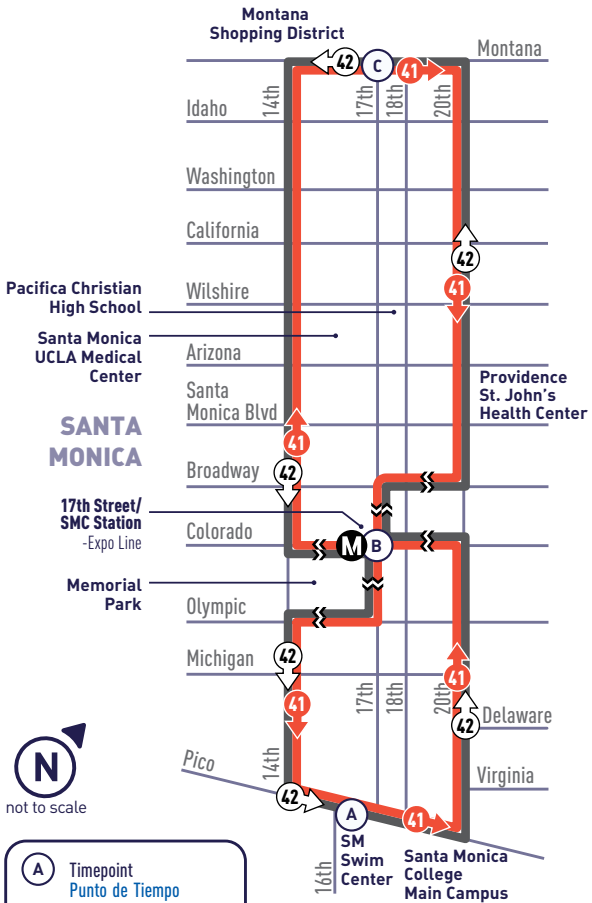

**17TH ST STATION -  
SMC - MONTANA**

**41** ↻

**42** ↻

- A** Timepoint  
Punto de Tiempo
- M** Metro Rail Station  
Estación de Metro Rail
- 41** ↻ 41 Clockwise  
Dextrorso
- 42** ↻ 42 Counterclockwise  
Sinistrórsum

**Good Bus Karma**

**Use headphones and respect others' privacy:** Groove, jam, rock out to your own soundtrack. Don't share it with others.

ALL PM  
TIMES IN  
BOLDROUTE  
**41**

SMC → 17TH ST STATION  
EXPO LINE → MONTANA AVE

SMC → 17TH ST STATION  
EXPO LINE → MONTANA AVE

**WEEKEND  
LOS FINES DE SEMANA**

Pico & 16th (SMC) <b>(A)</b>	17th & Colorado (17th/SMC Station) <b>(B)</b>	Montana & 17th <b>(C)</b>	17th & Colorado (17th/SMC Station) <b>(B)</b>	Pico & 16th (SMC) <b>(A)</b>
7:12	7:16	7:22	7:27	7:30
7:36	7:40	7:46	7:51	7:54
8:00	8:04	8:10	8:15	8:18
8:24	8:28	8:34	8:39	8:42
8:48	8:52	8:58	9:03	9:06
9:12	9:16	9:23	9:28	9:32
9:36	9:40	9:47	9:52	9:56
10:00	10:04	10:11	10:16	10:20
10:24	10:28	10:35	10:40	10:44
10:48	10:52	10:59	11:04	11:08
<b>Then service every 30 minutes at:</b>				
:15	:20	:27	:32	:36
:45	:50	:57	:02	:06
<b>Until:</b>				
<b>7:15</b>	<b>7:20</b>	<b>7:25</b>	<b>7:31</b>	<b>7:35</b>
<b>7:45</b>	<b>7:50</b>	<b>7:55</b>	<b>8:01</b>	<b>8:05</b>
<b>8:15</b>	<b>8:20</b>	<b>8:25</b>	<b>8:31</b>	<b>8:35</b>
<b>8:40</b>	<b>8:44</b>	<b>8:49</b>	<b>8:55</b>	<b>8:58</b>
<b>9:00</b>	<b>9:04</b>	<b>9:09</b>	<b>9:15</b>	<b>9:18</b>