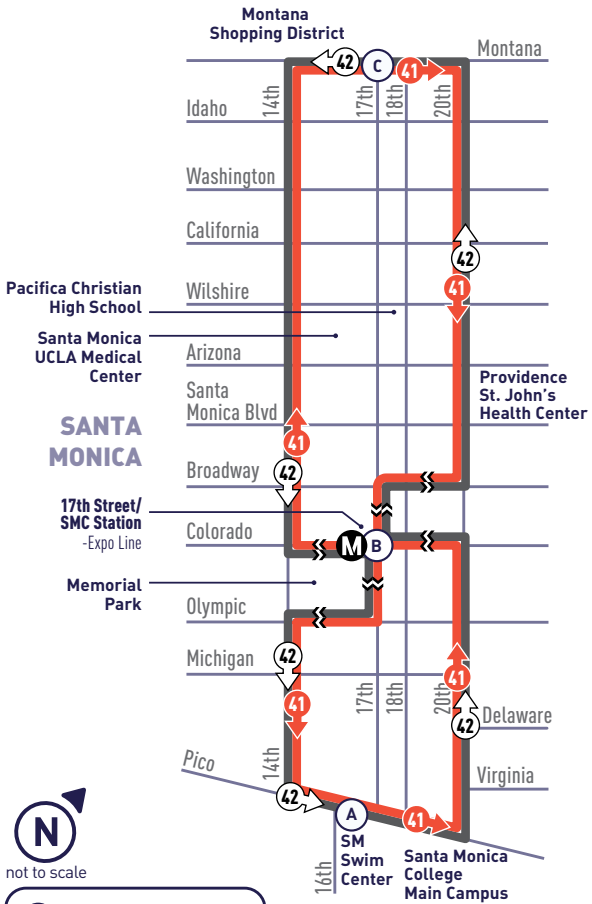

**17TH ST STATION -
SMC - MONTANA**

41 ↻
42 ↻

- (A)** Timepoint/Punto de Tiempo
- (M)** Metro Rail Station/ Estación de Metro Rail
- 41** → 41 Clockwise/Dextrorso
- 42** ↻ 42 Counterclockwise/Sinistrórsum

41

SMC → 17TH ST STATION
EXPO LINE → MONTANA AVEWEEKDAY
DURANTE LA SEMANA

Pico & 16th (SMC) A	17th & Colorado (17th/SMC Station) B	Montana & 17th C	17th & Colorado (17th/SMC Station) B	Pico & 16th (SMC) A
6:00	6:04	6:09	6:15	6:19
6:20	6:24	6:29	6:35	6:39
6:40	6:45	6:51	6:58	7:02
7:00	7:06	7:12	7:21	7:25
7:20	7:26	7:32	7:41	7:45
7:40	7:46	7:52	8:01	8:05
Then service every 20 minutes at:				
:00	:06	:12	:21	:25
:20	:26	:32	:41	:45
:40	:46	:52	:01	:05
Until:				
5:00	5:06	5:12	5:21	5:25
5:20	5:26	5:32	5:41	5:45
5:40	5:46	5:52	6:01	6:05
6:00	6:06	6:12	6:21	6:25
6:20	6:26	6:31	6:38	6:42
6:40	6:46	6:51	6:58	7:02
7:00	7:05	7:10	7:16	7:20

Good Bus Karma

Use headphones and respect others' privacy: Groove, jam, rock out to your own soundtrack. Don't share it with others.

ALL PM
TIMES IN
BOLDROUTE
41

EFFECTIVE DATE: FEBRUARY 18, 2018

SMC → 17TH ST STATION
EXPO LINE → MONTANA AVE

ALL PM
TIMES IN
BOLD

ROUTE
42