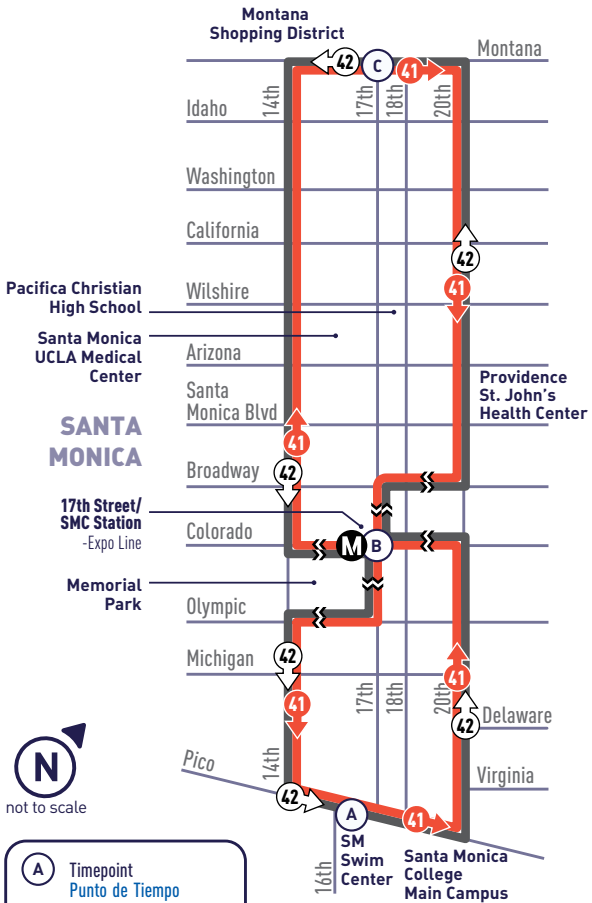

**17TH ST STATION -
SMC - MONTANA**

41 ↻

42 ↻

- A** Timepoint
Punto de Tiempo
- M** Metro Rail Station
Estación de Metro Rail
- 41** ↻ 41 Clockwise
Dextrorso
- 42** ↻ 42 Counterclockwise
Sinistrórsum

41 SMC → 17TH ST STATION
EXPO LINE → MONTANA AVEWEEKDAY
DURANTE LA SEMANA

Good Bus Karma

Use headphones and respect others' privacy: Groove, jam, rock out to your own soundtrack. Don't share it with others.

ALL PM
TIMES IN
BOLDROUTE
41

SMC → 17TH ST STATION
EXPO LINE → MONTANA AVE

SMC → 17TH ST STATION
EXPO LINE → MONTANA AVE

**WEEKEND
LOS FINES DE SEMANA**

Pico & 16th (SMC) (A)	17th & Colorado (17th/SMC Station) (B)	Montana & 17th (C)	17th & Colorado (17th/SMC Station) (B)	Pico & 16th (SMC) (A)
7:12	7:16	7:22	7:27	7:30
7:36	7:40	7:46	7:51	7:54
8:00	8:04	8:10	8:15	8:18
8:24	8:28	8:34	8:39	8:42
8:48	8:52	8:58	9:03	9:06
9:12	9:16	9:23	9:28	9:32
9:36	9:40	9:47	9:52	9:56
10:00	10:04	10:11	10:16	10:20
10:24	10:28	10:35	10:40	10:44
10:48	10:52	10:59	11:04	11:08
Then service every 30 minutes at:				
:15	:20	:27	:32	:36
:45	:50	:57	:02	:06
Until:				
7:15	7:20	7:25	7:31	7:35
7:45	7:50	7:55	8:01	8:05
8:15	8:20	8:25	8:31	8:35
8:40	8:44	8:49	8:55	8:58
9:00	9:04	9:09	9:15	9:18

ALL PM
TIMES IN
BOLD

ROUTE
42