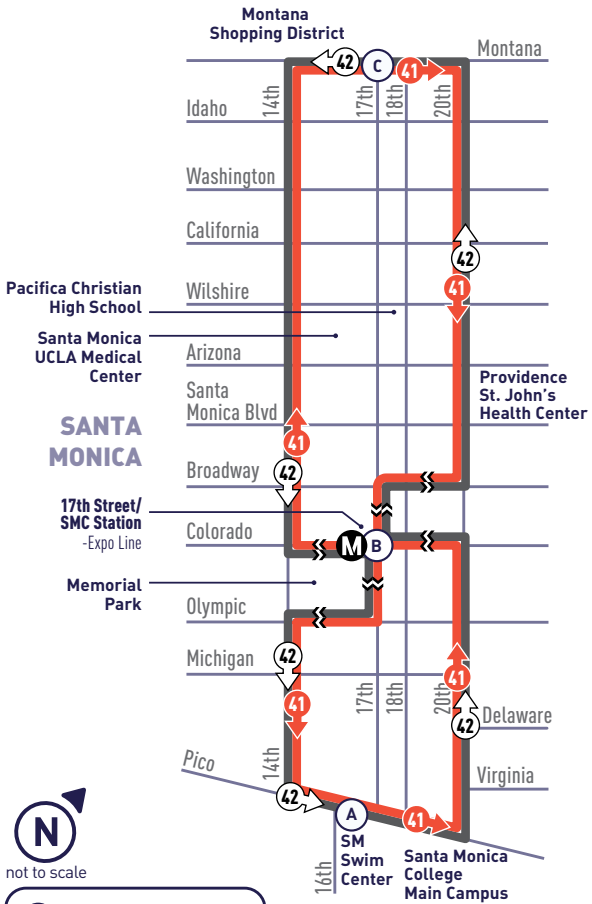

**17TH ST STATION -  
SMC - MONTANA**

**41** ↻  
**42** ↻

- A** Timepoint/Punto de Tiempo
- M** Metro Rail Station/ Estación de Metro Rail
- 41** → 41 Clockwise/Dextrorso
- 42** ↻ 42 Counterclockwise/Sinistrórsum

41 SMC → 17TH ST STATION  
EXPO LINE → MONTANA AVEWEEKDAY  
DURANTE LA SEMANA

Pico & 16th (SMC) <b>(A)</b>	17th & Colorado (17th/SMC Station) <b>(B)</b>	Montana & 17th <b>(C)</b>	17th & Colorado (17th/SMC Station) <b>(B)</b>	Pico & 16th (SMC) <b>(A)</b>
6:00	6:04	6:09	6:15	6:19
6:20	6:24	6:29	6:35	6:39
6:40	6:45	6:51	6:58	7:02
7:00	7:06	7:12	7:21	7:25
7:20	7:26	7:32	7:41	7:45
7:40	7:46	7:52	8:01	8:05
Then service every 20 minutes at:				
:00	:06	:12	:21	:25
:20	:26	:32	:41	:45
:40	:46	:52	:01	:05
Until:				
<b>5:00</b>	<b>5:06</b>	<b>5:12</b>	<b>5:21</b>	<b>5:25</b>
<b>5:20</b>	<b>5:26</b>	<b>5:32</b>	<b>5:41</b>	<b>5:45</b>
<b>5:40</b>	<b>5:46</b>	<b>5:52</b>	<b>6:01</b>	<b>6:05</b>
<b>6:00</b>	<b>6:06</b>	<b>6:12</b>	<b>6:21</b>	<b>6:25</b>
<b>6:20</b>	<b>6:26</b>	<b>6:31</b>	<b>6:38</b>	<b>6:42</b>
<b>6:40</b>	<b>6:46</b>	<b>6:51</b>	<b>6:58</b>	<b>7:02</b>
<b>7:00</b>	<b>7:05</b>	<b>7:10</b>	<b>7:16</b>	<b>7:20</b>

ALL PM  
TIMES IN  
BOLD

ROUTE  
**42**