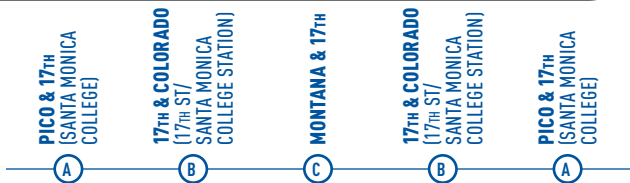

WEEKDAY | DURANTE LA SEMANA

SMC → 17TH ST STATION E LINE →
MONTANA AVE

42 ↻

NO SERVICE UNTIL FURTHER NOTICE
NO HAY SERVICIO HASTA NUEVO AVISO