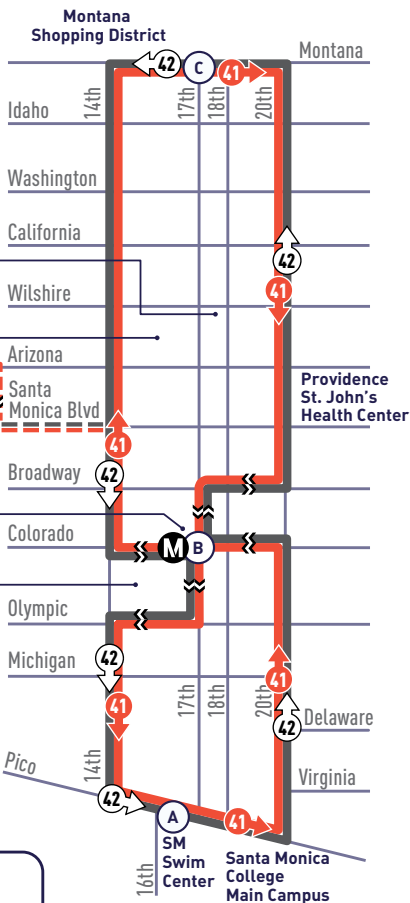

**17TH ST STATION -
SMC - MONTANA**

41 ↻
42 ↻

**SMC Performing
Arts Center**

Buses stop here on weekdays during Fall and Spring semesters only. *Autobuses paran aquí solo durante los semestres de otoño y primavera.*

not to scale

- (A)** Timepoint
Punto de Tiempo
- ==** Weekdays Only
Solo Entre Semana
- (M)** Metro Rail Station
Estación de Metro Rail
- 41** ↻ 41 Clockwise
Dextrorso
- 42** ↻ 42 Counterclockwise
Sinistrórsum

41 SMC → 17TH ST STATION
EXPO LINE → MONTANA AVEWEEKDAY
DURANTE LA SEMANA

Pico & 16th (SMC) (A)	17th & Colorado (17th/SMC Station) (B)	Montana & 17th (C)	17th & Colorado (17th/SMC Station) (B)	Pico & 16th (SMC) (A)
6:20	6:24	6:31	6:38	6:42
6:40	6:45	6:54	7:02	7:06
7:00	7:06	7:16	7:25	7:29
7:20	7:26	7:36	7:45	7:49
7:40	7:48	7:58	8:09	8:13
8:00	8:08	8:18	8:29	8:33
8:20	8:28	8:38	8:49	8:53
8:40	8:48	8:58	9:09	9:13
9:00	9:08	9:18	9:29	9:33
Then service every 20 minutes at:				
:20	:27	:37	:47	:51
:40	:47	:57	:07	:11
:00	:07	:17	:27	:31
Until:				
2:20	2:27	2:38	2:49	2:53
2:40	2:47	2:58	3:09	3:13
3:00	3:08	3:20	3:31	3:35
3:20	3:28	3:40	3:51	3:55
3:40	3:48	4:00	4:11	4:15
4:00	4:08	4:20	4:31	4:35
4:20	4:28	4:40	4:51	4:55
4:40	4:48	5:00	5:11	5:15
5:00	5:08	5:20	5:31	5:35
5:20	5:28	5:40	5:51	5:55
5:40	5:47	5:58	6:07	6:11
6:00	6:07	6:18	6:27	6:31
6:20	6:27	6:38	6:47	6:51
6:40	6:46	6:56	7:04	7:07
7:00	7:05	7:14	7:22	7:25

ALL PM
TIMES IN
BOLD

ROUTE
42