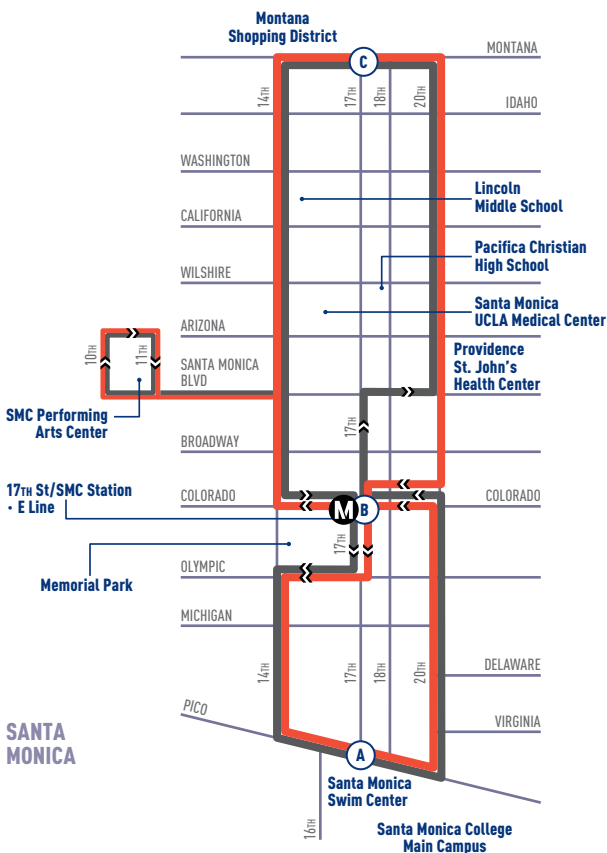

**SMC -
17TH ST STATION -
MONTANA AVE**

ROUTE 41: MONDAY-FRIDAY SERVICE ONLY

RUTA 41: SERVICIO SÓLO DE LUNES A VIERNES

ROUTE 42: NO SERVICE UNTIL FURTHER NOTICE

RUTA 42: FUERA DE SERVICIO HASTA NUEVO AVISO

- A** TIMEPOINT
PUNTO DE TIEMPO
- M** METRO RAIL STATION
ESTACIÓN DE METRO RAIL
- 41** → 41 CLOCKWISE
DEXTRORSO
- ← **42** 42 COUNTERCLOCKWISE
SINISTRORSUM

PICO & 17TH (SANTA MONICA COLLEGE)	17TH & COLORADO (17TH ST/ SANTA MONICA COLLEGE STATION)	MONTANA & 17TH	17TH & COLORADO (17TH ST/ SANTA MONICA COLLEGE STATION)	PICO & 17TH (SANTA MONICA COLLEGE)
A	B	C	B	A
6:20	6:23	6:30	6:37	6:41
6:40	6:44	6:53	7:01	7:05
7:00	7:05	7:14	7:23	7:27
7:20	7:25	7:34	7:43	7:47
7:40	7:46	7:55	8:05	8:09
8:00	8:06	8:15	8:25	8:29
8:20	8:26	8:35	8:45	8:49
8:40	8:46	8:55	9:05	9:09
9:00	9:06	9:15	9:25	9:29
9:20	9:25	9:34	9:44	9:48
9:40	9:45	9:54	10:04	10:08
10:00	10:05	10:14	10:24	10:28
10:20	10:25	10:34	10:44	10:48
10:40	10:45	10:54	11:04	11:08
11:00	11:05	11:14	11:24	11:28
11:20	11:25	11:34	11:44	11:48
11:40	11:45	11:54	12:04	12:08
12:00	12:05	12:14	12:24	12:28
12:20	12:25	12:34	12:44	12:48
12:40	12:45	12:54	1:04	1:08
1:00	1:05	1:14	1:24	1:28
1:20	1:25	1:34	1:44	1:48
1:40	1:45	1:54	2:04	2:08
2:00	2:05	2:14	2:24	2:28
2:20	2:25	2:35	2:45	2:49
2:40	2:45	2:55	3:05	3:09
3:00	3:06	3:17	3:27	3:31
3:20	3:26	3:37	3:47	3:51
3:40	3:46	3:57	4:07	4:11
4:00	4:06	4:17	4:27	4:31
4:20	4:26	4:37	4:47	4:51
4:40	4:46	4:57	5:07	5:11
5:00	5:06	5:17	5:27	5:31
5:20	5:26	5:37	5:47	5:51
5:40	5:45	5:55	6:04	6:08
6:00	6:05	6:15	6:24	6:28
6:20	6:25	6:35	6:44	6:48
6:40	6:45	6:54	7:02	7:06

WEEKDAY | DURANTE LA SEMANA

SMC → 17TH ST STATION E LINE →
MONTANA AVE

42 ↻

NO SERVICE UNTIL FURTHER NOTICE
NO HAY SERVICIO HASTA NUEVO AVISO