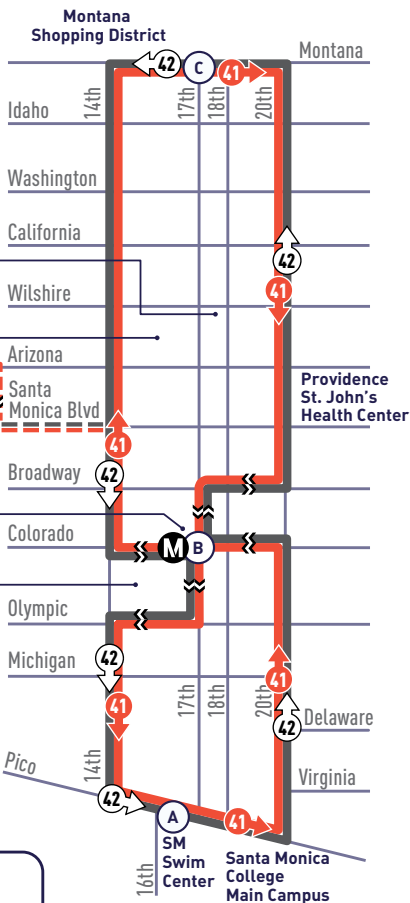

**17TH ST STATION -
SMC - MONTANA**

41 ↻
42 ↻

**SMC Performing
Arts Center**

Buses stop here on weekdays during Fall and Spring semesters only. *Autobuses paran aquí solo durante los semestres de otoño y primavera.*

SMC Performing Arts Center

17th Street/
SMC Station
-Expo Line

Memorial
Park

**SANTA
MONICA**

- (A)** Timepoint
Punto de Tiempo
- ==** Weekdays Only
Solo Entre Semana
- (M)** Metro Rail Station
Estación de Metro Rail
- 41** ↻ 41 Clockwise
Dextrorso
- 42** ↻ 42 Counterclockwise
Sinistrórsum

41 SMC → 17TH ST STATION
EXPO LINE → MONTANA AVEWEEKDAY
DURANTE LA SEMANA

Pico & 16th (SMC) (A)	17th & Colorado (17th/SMC Station) (B)	Montana & 17th (C)	17th & Colorado (17th/SMC Station) (B)	Pico & 16th (SMC) (A)
6:20	6:24	6:31	6:38	6:42
6:40	6:45	6:54	7:02	7:06
7:00	7:06	7:16	7:25	7:29
7:20	7:26	7:36	7:45	7:49
7:40	7:48	7:58	8:09	8:13
8:00	8:08	8:18	8:29	8:33
8:20	8:28	8:38	8:49	8:53
8:40	8:48	8:58	9:09	9:13
9:00	9:08	9:18	9:29	9:33
Then service every 20 minutes at:				
:20	:27	:37	:47	:51
:40	:47	:57	:07	:11
:00	:07	:17	:27	:31
Until:				
2:20	2:27	2:38	2:49	2:53
2:40	2:47	2:58	3:09	3:13
3:00	3:08	3:20	3:31	3:35
3:20	3:28	3:40	3:51	3:55
3:40	3:48	4:00	4:11	4:15
4:00	4:08	4:20	4:31	4:35
4:20	4:28	4:40	4:51	4:55
4:40	4:48	5:00	5:11	5:15
5:00	5:08	5:20	5:31	5:35
5:20	5:28	5:40	5:51	5:55
5:40	5:47	5:58	6:07	6:11
6:00	6:07	6:18	6:27	6:31
6:20	6:27	6:38	6:47	6:51
6:40	6:46	6:56	7:04	7:07
7:00	7:05	7:14	7:22	7:25

ALL PM
TIMES IN
BOLD

ROUTE
42