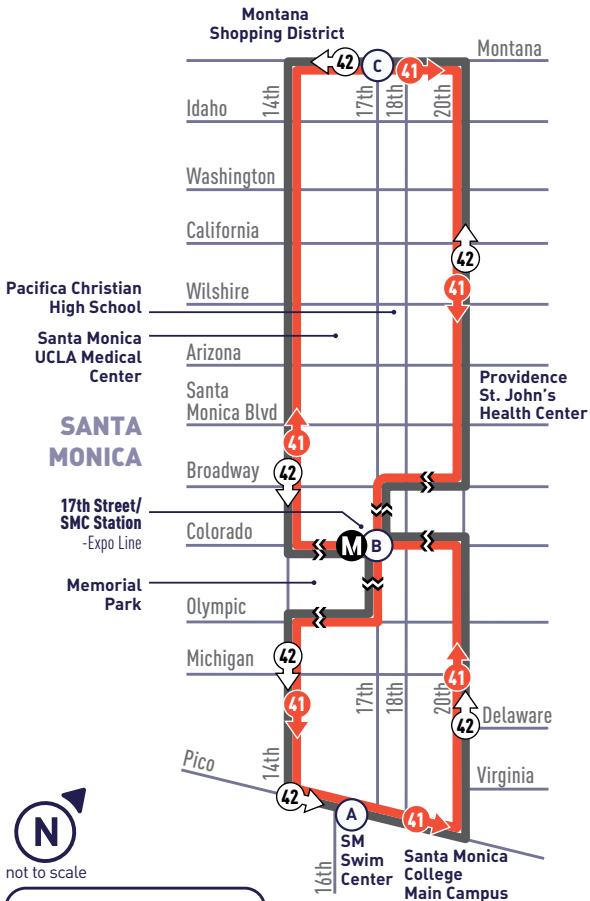

**17TH ST STATION -  
SMC - MONTANA**

**41** ↻  
**42** ↻

- (A)** Timepoint/Punto de Tiempo
- (M)** Metro Rail Station/ Estación de Metro Rail
- 41** → 41 Clockwise/Dextrorso
- 42** ↻ 42 Counterclockwise/Sinistrórsum

41 SMC → 17TH ST STATION  
EXPO LINE → MONTANA AVEWEEKDAY  
DURANTE LA SEMANA

Pico & 16th (SMC) A	17th & Colorado (17th/SMC Station) B	Montana & 17th C	17th & Colorado (17th/SMC Station) B	Pico & 16th (SMC) A
6:00	6:04	6:09	6:15	6:19
6:20	6:24	6:29	6:35	6:39
6:40	6:45	6:51	6:58	7:02
7:00	7:06	7:12	7:21	7:25
7:20	7:26	7:32	7:41	7:45
7:40	7:46	7:52	8:01	8:05
Then service every 20 minutes at:				
:00	:06	:12	:21	:25
:20	:26	:32	:41	:45
:40	:46	:52	:01	:05
Until:				
<b>5:00</b>	<b>5:06</b>	<b>5:12</b>	<b>5:21</b>	<b>5:25</b>
<b>5:20</b>	<b>5:26</b>	<b>5:32</b>	<b>5:41</b>	<b>5:45</b>
<b>5:40</b>	<b>5:46</b>	<b>5:52</b>	<b>6:01</b>	<b>6:05</b>
<b>6:00</b>	<b>6:06</b>	<b>6:12</b>	<b>6:21</b>	<b>6:25</b>
<b>6:20</b>	<b>6:26</b>	<b>6:31</b>	<b>6:38</b>	<b>6:42</b>
<b>6:40</b>	<b>6:46</b>	<b>6:51</b>	<b>6:58</b>	<b>7:02</b>
<b>7:00</b>	<b>7:05</b>	<b>7:10</b>	<b>7:16</b>	<b>7:20</b>

ALL PM  
TIMES IN  
BOLD

ROUTE  
**42**