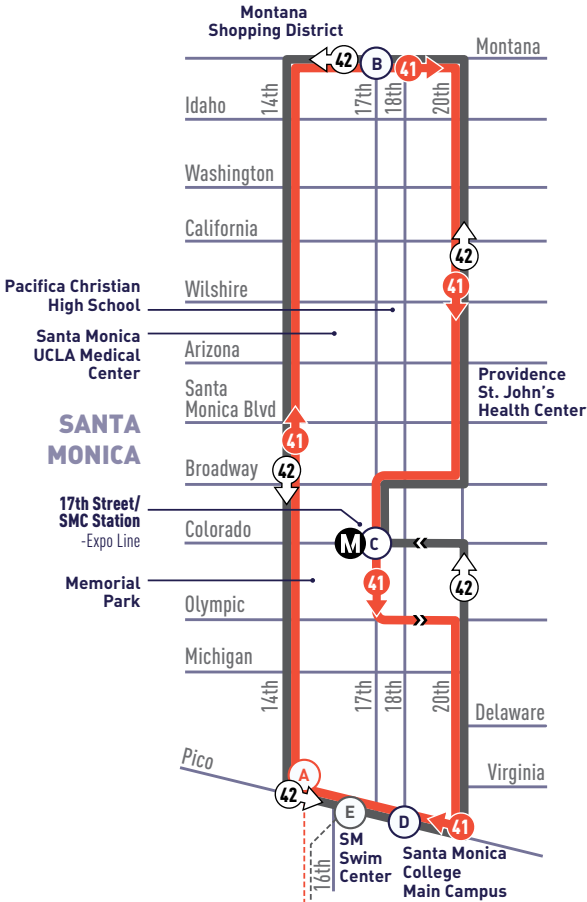

**17TH ST STATION -
SMC - MONTANA**

41 ↻
42 ↻

not to scale

- (A)** Timepoint/Punto de Tiempo
- (M)** Metro Rail Station/ Estación de Metro Rail
- 41** → 41 Clockwise/Dextrorso
- ← **42** 42 Counterclockwise/ Sinistrórsun

Route 41
Trips begin and end on 14th St. at Pico Blvd.
Ruta 41
Viajes inician y terminan en 14th St. y Pico Blvd.

Route 42
Trips begin and end on Pico Blvd. at 16th St.
Ruta 42
Viajes inician y terminan en Pico Blvd. y 16th St.

41

SMC → MONTANA AVE →
17TH ST STATION EXPO LINEWEEKDAY
DURANTE LA SEMANA

14th & Pico (A)	Montana & 17th (B)	17th & Colorado (17th/SMC Station) (C)	Pico & 18th (SMC) (D)	14th & Pico (A)
-	-	5:56	6:01	6:04
6:07	6:13	6:18	6:23	6:26
6:21	6:27	6:32	6:37	6:40
6:33	6:39	6:44	6:49	6:52
6:48	6:54	7:00	7:06	7:10
7:03	7:09	7:15	7:21	7:25
7:17	7:24	7:30	7:37	7:42
7:31	7:38	7:44	7:51	7:56
7:48	7:56	8:03	8:10	8:15
8:06	8:14	8:21	8:28	8:33
8:24	8:32	8:39	8:46	8:51
8:42	8:50	8:57	9:04	9:09
Then service every 25 or 35 minutes at:				
:00	:08	:16	:21	:25
:25	:33	:41	:46	:50
Until:				
4:15	4:23	4:31	4:36	4:40
4:30	4:38	4:46	4:51	4:55
4:45	4:53	5:01	5:06	5:10
5:00	5:08	5:16	5:21	5:25
5:15	5:23	5:31	5:36	5:40
5:30	5:38	5:46	5:51	5:55
5:45	5:53	6:01	6:06	6:10
6:00	6:08	6:16	6:21	6:25
6:19	6:27	6:35	6:40	6:44
6:35	6:42	6:49	6:54	6:58
6:50	6:57	7:03	7:08	7:12
7:05	7:12	7:18	7:23	7:27
7:20	7:27	7:33	7:38	7:42
7:35	7:42	7:48	7:53	7:57
8:02	8:09	8:15	8:20	8:24
8:37	8:44	8:50	8:55	8:57
8:57	9:04	9:10	-	-

ALL PM
TIMES IN
BOLD

ROUTE
42