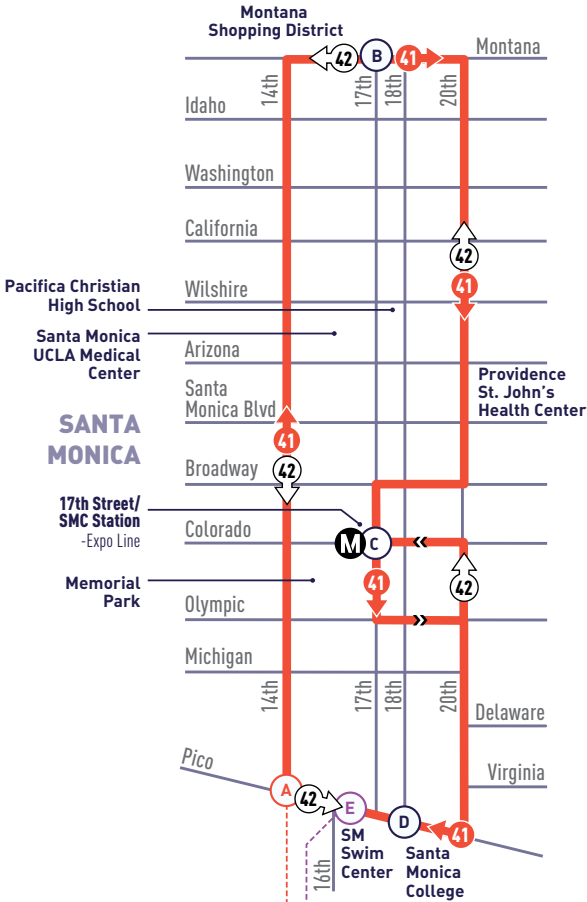

17TH ST STATION -
SMC - MONTANA

41 ↻
42 ↻

not to scale

- A** Timepoint/Punto de Tiempo
- M** Metro Rail Station/
Estación de Metro Rail
- 41** ↻ 41 Clockwise/Dextrorso
- 42** ↻ 42 Counterclockwise/
Sinistrórsum

Route 41
Trips begin and end on
14th St. and Pico Blvd.
Ruta 41
Viajes inician y terminan en
14th St. y Pico Blvd.

Route 42
Trips begin and end on
Pico Blvd. at 16th St.
Ruta 42
Viajes inician y terminan en
Pico Blvd. y 16th St.

ALL PM
TIMES IN
BOLD

ROUTE
42

42

SMC - 17TH ST STATION EXPO LINE - MONTANA AVE

WEEKEND LOS FINES DE SEMANA

Pico & 16th (E)	17th & Colorado (17th/SMC Station) (C)	Montana & 17th (B)	Pico & 16th (E)
-	5:56	6:01	6:09
6:15	6:18	6:24	6:32
6:30	6:33	6:39	6:47
6:45	6:48	6:54	7:02
6:58	7:02	7:08	7:17
7:12	7:16	7:22	7:31
7:26	7:30	7:36	7:45
7:41	7:45	7:51	8:00
8:09	8:13	8:19	8:28
8:34	8:38	8:44	8:53
8:59	9:03	9:09	9:18
Then service every 25 or 35 minutes at:			
:33	:38	:45	:55
:58	:03	:10	:20
Until:			
6:03	6:08	6:15	6:26
6:18	6:23	6:30	6:41
6:33	6:38	6:45	6:56
6:48	6:53	6:59	7:08
7:03	7:08	7:14	7:23
7:18	7:23	7:29	7:38
7:33	7:38	7:44	7:53
7:58	8:03	8:09	8:18
8:33	8:38	8:44	8:52
8:58	9:03	9:09	9:17
9:23	9:28	-	-

ALL PM
TIMES IN
BOLD

ROUTE
42