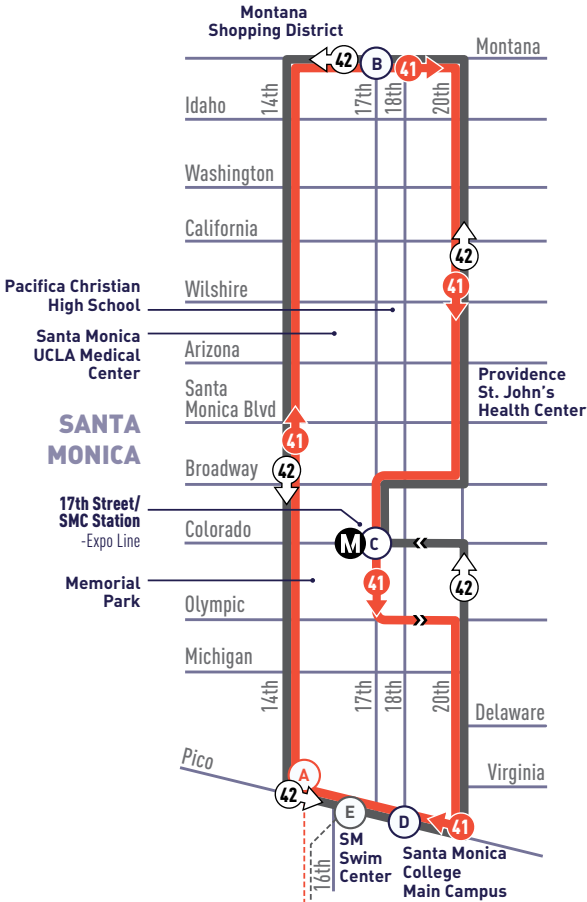

17TH ST STATION -  
SMC - MONTANA

41 ↻  
42 ↻

not to scale

- (A)** Timepoint/Punto de Tiempo
- (M)** Metro Rail Station/  
Estación de Metro Rail
- 41** → 41 Clockwise/Dextrorso
- ← **42** 42 Counterclockwise/  
Sinistrórsum

**Route 41**  
Trips begin and end on  
14th St. at Pico Blvd.  
**Ruta 41**  
Viajes inician y terminan en  
14th St. y Pico Blvd.

**Route 42**  
Trips begin and end on  
Pico Blvd. at 16th St.  
**Ruta 42**  
Viajes inician y terminan en  
Pico Blvd. y 16th St.

# SMC → MONTANA AVE → 17TH ST STATION EXPO LINE

# 42

SMC → 17TH ST STATION  
EXPO LINE → MONTANA AVE