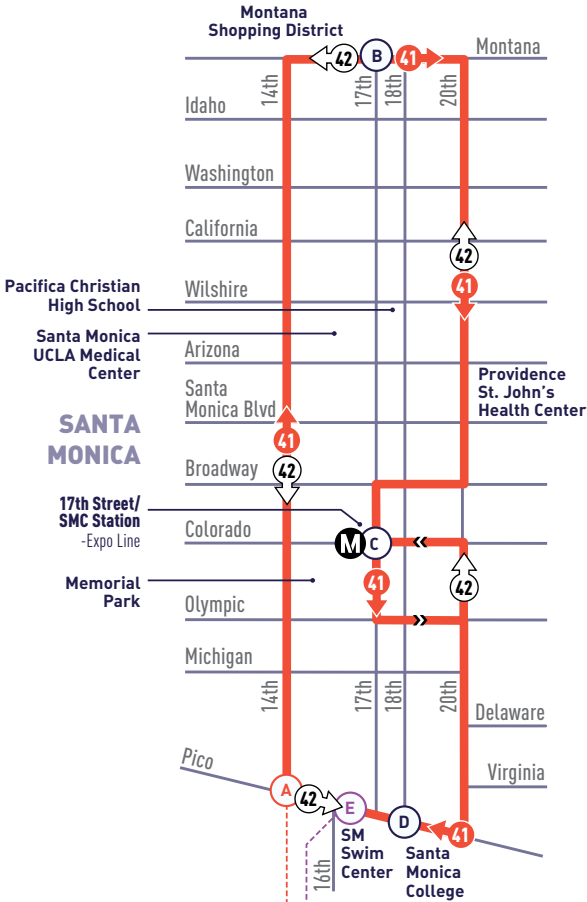

17TH ST STATION -
SMC - MONTANA

41 ↻
42 ↻

not to scale

- A** Timepoint/Punto de Tiempo
- M** Metro Rail Station/ Estación de Metro Rail
- 41** → 41 Clockwise/Dextrorso
- ← **42** 42 Counterclockwise/ Sinistrórsum

Route 41
Trips begin and end on 14th St. and Pico Blvd.
Ruta 41
Viajes inician y terminan en 14th St. y Pico Blvd.

Route 42
Trips begin and end on Pico Blvd. at 16th St.
Ruta 42
Viajes inician y terminan en Pico Blvd. y 16th St.

ALL PM
TIMES IN
BOLD

ROUTE
42

42

SMC - 17TH ST STATION EXPO LINE - MONTANA AVE

WEEKEND LOS FINES DE SEMANA

Pico & 16th (E)	17th & Colorado (17th/SMC Station) (C)	Montana & 17th (B)	Pico & 16th (E)
-	5:56	6:01	6:09
6:15	6:18	6:24	6:32
6:30	6:33	6:39	6:47
6:45	6:48	6:54	7:02
6:58	7:02	7:08	7:17
7:12	7:16	7:22	7:31
7:26	7:30	7:36	7:45
7:41	7:45	7:51	8:00
8:09	8:13	8:19	8:28
8:34	8:38	8:44	8:53
8:59	9:03	9:09	9:18
Then service every 25 or 35 minutes at:			
:33	:38	:45	:55
:58	:03	:10	:20
Until:			
6:03	6:08	6:15	6:26
6:18	6:23	6:30	6:41
6:33	6:38	6:45	6:56
6:48	6:53	6:59	7:08
7:03	7:08	7:14	7:23
7:18	7:23	7:29	7:38
7:33	7:38	7:44	7:53
7:58	8:03	8:09	8:18
8:33	8:38	8:44	8:52
8:58	9:03	9:09	9:17
9:23	9:28	-	-

ALL PM
TIMES IN
BOLD

ROUTE
42