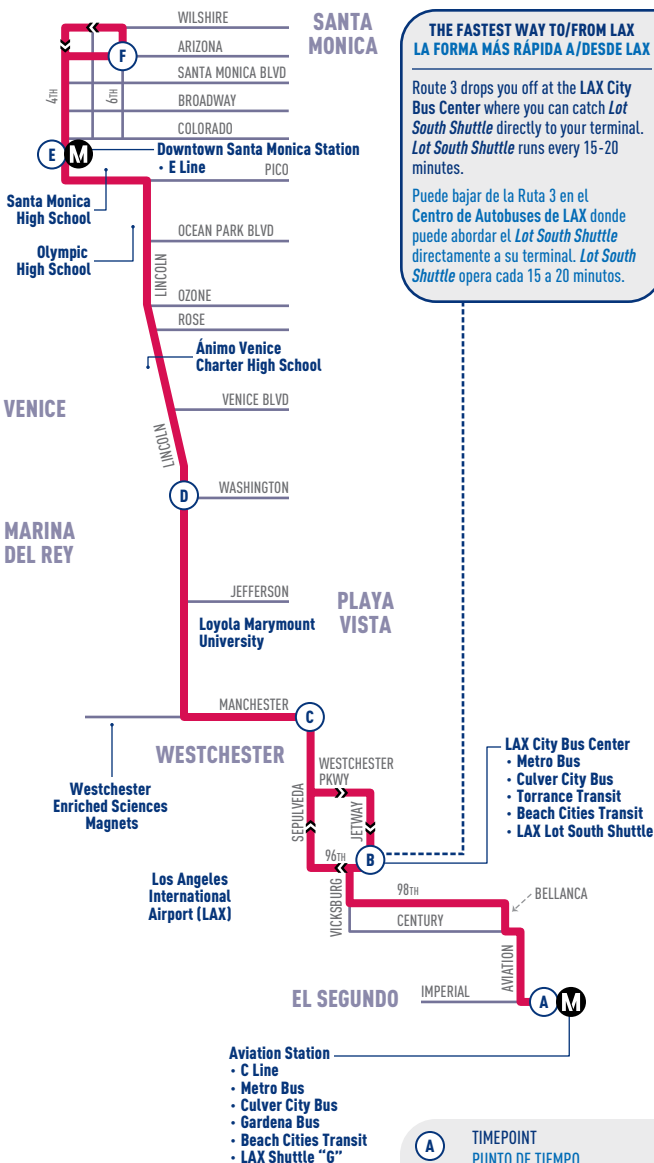

LINCOLN BLVD

3

NOT TO SCALE

EFFECTIVE DATE: JANUARY 15, 2023

TIMEPOINT
PUNTO DE TIEMPO

METRO RAIL STATION
ESTACIÓN DE METRO RAIL