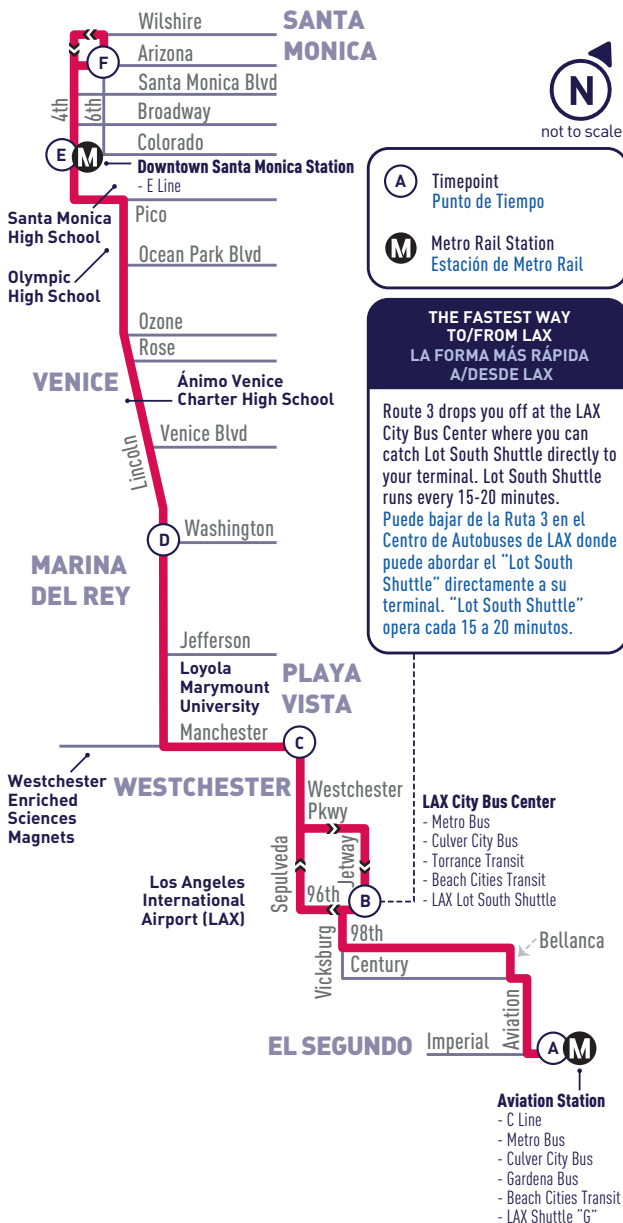

LINCOLN BLVD

3

AVIATION STATION C LINE TO DOWNTOWN SANTA MONICA

WEEKDAY
DURANTE LA SEMANA

Aviation Station (Bay 1) (A)	LAX City Bus Center (Bay 1) (B)	Manchester & Sepulveda (C)	Lincoln & Washington (D)	Arizona & 5th (F)
4:54	5:02	5:05	5:13	5:29
5:09	5:17	5:20	5:28	5:44
5:24	5:32	5:35	5:45	6:02
5:39	5:47	5:50	6:00	6:17
5:54	6:02	6:06	6:17	6:36
6:09	6:17	6:21	6:32	6:51
6:24	6:32	6:36	6:48	7:07
6:39	6:47	6:51	7:03	7:22
6:54	7:03	7:07	7:20	7:41
7:08	7:17	7:21	7:35	7:56
7:23	7:32	7:37	7:52	8:16
7:38	7:47	7:52	8:07	8:31
7:53	8:02	8:07	8:22	8:46
8:08	8:17	8:22	8:37	9:01
8:23	8:32	8:37	8:52	9:16
8:38	8:47	8:52	9:07	9:32
8:53	9:02	9:07	9:22	9:47
9:08	9:18	9:23	9:39	10:04
9:23	9:33	9:38	9:54	10:19
9:38	9:48	9:53	10:09	10:34
9:52	10:02	10:07	10:23	10:48
Then service every 12 minutes until:				
1:52	2:02	2:08	2:23	2:48
2:05	2:15	2:20	2:36	3:01
2:20	2:30	2:35	2:51	3:16
2:35	2:45	2:50	3:06	3:31
Then service every 15 minutes until:				
5:20	5:29	5:34	5:50	6:15
5:35	5:44	5:49	6:05	6:30
5:50	5:59	6:04	6:20	6:45
6:05	6:14	6:19	6:35	7:00
6:20	6:29	6:34	6:49	7:10
6:35	6:44	6:49	7:04	7:25
6:50	6:59	7:03	7:17	7:38
7:05	7:14	7:18	7:32	7:53
7:20	7:29	7:33	7:47	8:06
7:35	7:44	7:48	8:01	8:20
7:50	7:59	8:03	8:16	8:35
8:05	8:13	8:17	8:29	8:48
8:25	8:33	8:37	8:49	9:08
8:45	8:53	8:57	9:09	9:28
9:05	9:13	9:17	9:29	9:48
9:25	9:33	9:37	9:49	10:08
9:45	9:53	9:57	10:08	10:27
10:05	10:13	10:17	10:27	10:44
10:25	10:33	10:37	10:47	11:04
10:45	10:53	10:57	11:07	11:24