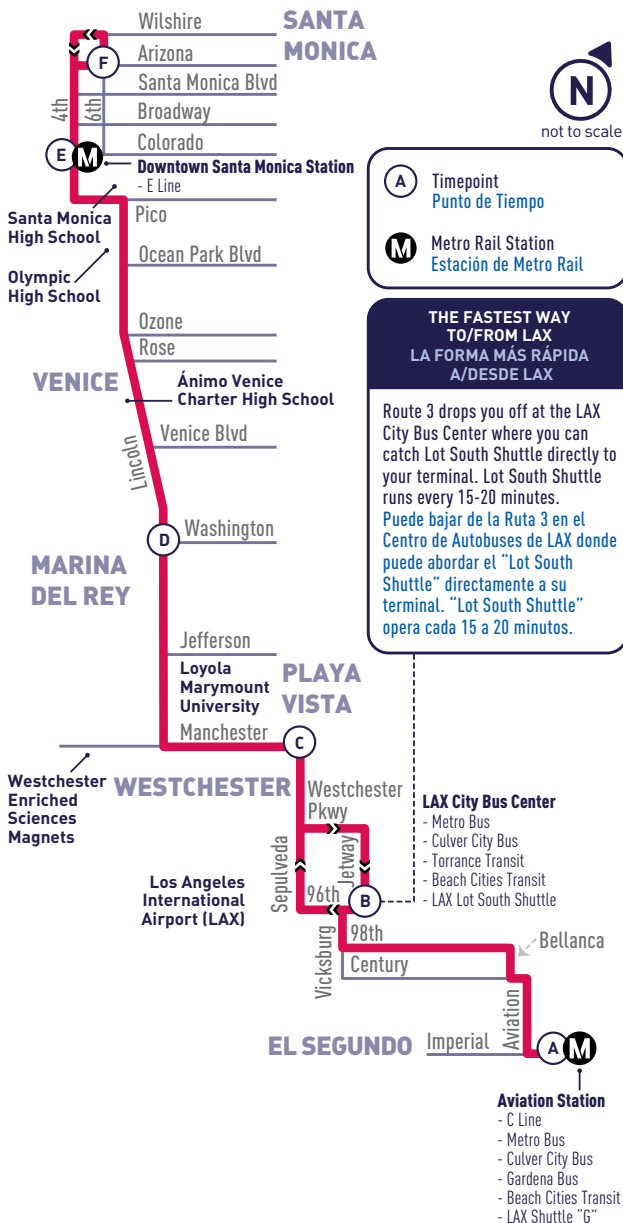

LINCOLN BLVD

3

AVIATION STATION C LINE TO DOWNTOWN SANTA MONICA

WEEKDAY
DURANTE LA SEMANA

Aviation Station (Bay 1) (A)	LAX City Bus Center (Bay 13) (B)	Manchester & Sepulveda (C)	Lincoln & Washington (D)	Arizona & 5th (F)
4:54	5:02	5:05	5:13	5:29
5:09	5:17	5:20	5:28	5:44
5:24	5:32	5:35	5:45	6:02
5:39	5:47	5:50	6:00	6:17
5:54	6:02	6:06	6:17	6:36
6:09	6:17	6:21	6:32	6:51
6:24	6:32	6:36	6:48	7:07
6:39	6:47	6:51	7:03	7:22
6:54	7:03	7:07	7:20	7:41
7:08	7:17	7:21	7:35	7:56
7:23	7:32	7:37	7:52	8:16
7:38	7:47	7:52	8:07	8:31
7:53	8:02	8:07	8:22	8:46
8:08	8:17	8:22	8:37	9:01
8:23	8:32	8:37	8:52	9:16
8:38	8:47	8:52	9:07	9:32
8:53	9:02	9:07	9:22	9:47
9:08	9:18	9:23	9:39	10:04
9:23	9:33	9:38	9:54	10:19
9:38	9:48	9:53	10:09	10:34
9:52	10:02	10:07	10:23	10:48
Then service every 12 minutes until:				
1:52	2:02	2:08	2:23	2:48
2:05	2:15	2:20	2:36	3:01
2:20	2:30	2:35	2:51	3:16
2:35	2:45	2:50	3:06	3:31
Then service every 15 minutes until:				
5:20	5:29	5:34	5:50	6:15
5:35	5:44	5:49	6:05	6:30
5:50	5:59	6:04	6:20	6:45
6:05	6:14	6:19	6:35	7:00
6:20	6:29	6:34	6:49	7:10
6:35	6:44	6:49	7:04	7:25
6:50	6:59	7:03	7:17	7:38
7:05	7:14	7:18	7:32	7:53
7:20	7:29	7:33	7:47	8:06
7:35	7:44	7:48	8:01	8:20
7:50	7:59	8:03	8:16	8:35
8:05	8:13	8:17	8:29	8:48
8:25	8:33	8:37	8:49	9:08
8:45	8:53	8:57	9:09	9:28
9:05	9:13	9:17	9:29	9:48
9:25	9:33	9:37	9:49	10:08
9:45	9:53	9:57	10:08	10:27
10:05	10:13	10:17	10:27	10:44
10:25	10:33	10:37	10:47	11:04
10:45	10:53	10:57	11:07	11:24

Trip operates on Saturday only./Viaje opera solo en sábado.

ALL PM
TIMES IN
BOLD

ROUTE

3

EFFECTIVE DATE: AUGUST 15, 2021