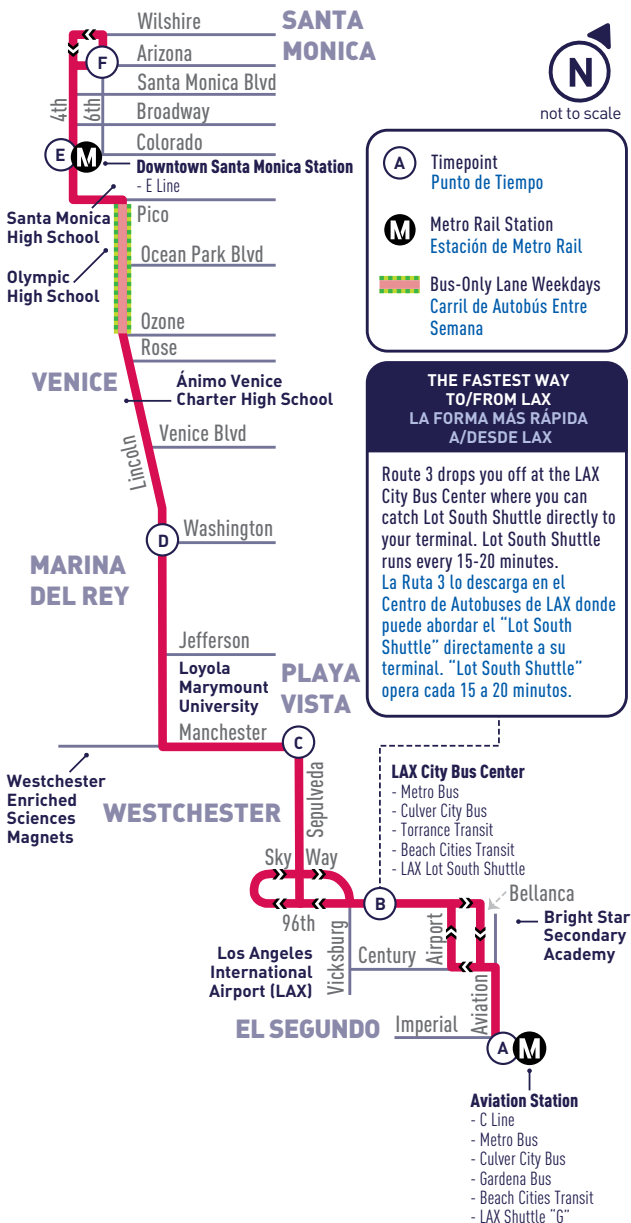

LINCOLN BLVD

3

AVIATION STATION C LINE TO DOWNTOWN SANTA MONICA

WEEKDAY
DURANTE LA SEMANA

Aviation Station (Bay 1) (A)	LAX City Bus Center (Bay 13) (B)	Manchester & Sepulveda (C)	Lincoln & Washington (D)	Arizona & 5th (F)
4:54	5:02	5:05	5:14	5:28
5:09	5:17	5:20	5:29	5:43
5:24	5:33	5:37	5:47	6:02
5:39	5:48	5:52	6:02	6:17
5:54	6:04	6:08	6:19	6:35
6:09	6:19	6:23	6:34	6:50
6:24	6:34	6:38	6:51	7:08
6:39	6:50	6:55	7:10	7:29
6:54	7:05	7:10	7:27	7:47
7:08	7:19	7:24	7:42	8:06
7:23	7:35	7:41	7:59	8:25
7:38	7:50	7:56	8:14	8:40
7:53	8:05	8:11	8:29	8:55
8:08	8:20	8:26	8:44	9:10
8:23	8:35	8:41	8:59	9:25
8:38	8:50	8:56	9:14	9:38
8:53	9:05	9:11	9:29	9:53
9:08	9:19	9:24	9:42	10:06
9:23	9:34	9:39	9:57	10:21
9:38	9:49	9:54	10:12	10:36
9:52	10:03	10:08	10:26	10:50
Then service every 12 minutes until:				
1:52	2:03	2:08	2:26	2:50
2:05	2:16	2:21	2:39	3:03
2:20	2:31	2:36	2:54	3:18
2:35	2:46	2:51	3:09	3:35
Then service every 15 minutes until:				
5:20	5:31	5:36	5:54	6:20
5:35	5:46	5:51	6:08	6:32
5:50	6:01	6:06	6:23	6:47
6:05	6:16	6:21	6:38	7:02
6:20	6:30	6:35	6:51	7:14
6:35	6:45	6:50	7:06	7:29
6:50	7:00	7:05	7:19	7:41
7:05	7:15	7:20	7:34	7:56
7:20	7:30	7:35	7:49	8:10
7:35	7:44	7:49	8:02	8:21
7:50	7:59	8:04	8:17	8:36
8:05	8:14	8:19	8:31	8:49
8:25	8:34	8:39	8:51	9:09
8:45	8:54	8:59	9:11	9:29
9:05	9:14	9:19	9:31	9:49
9:25	9:34	9:39	9:51	10:09
9:45	9:54	9:59	10:11	10:28
10:05	10:14	10:18	10:29	10:45
10:25	10:34	10:38	10:49	11:05
10:45	10:54	10:58	11:09	11:25